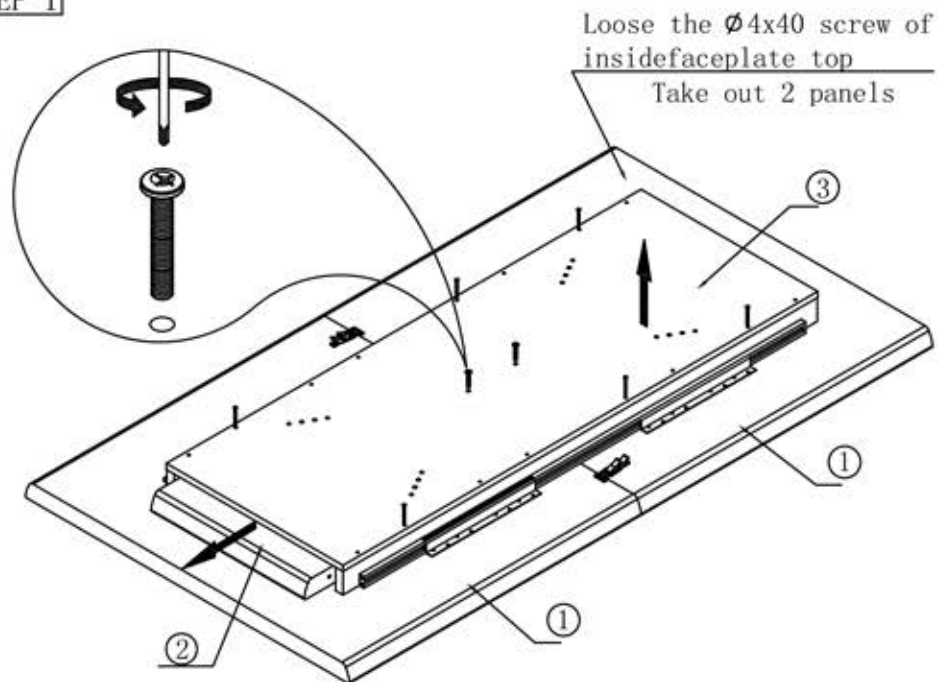

STEP 1

STEP 2

STEP 3

STEP 4