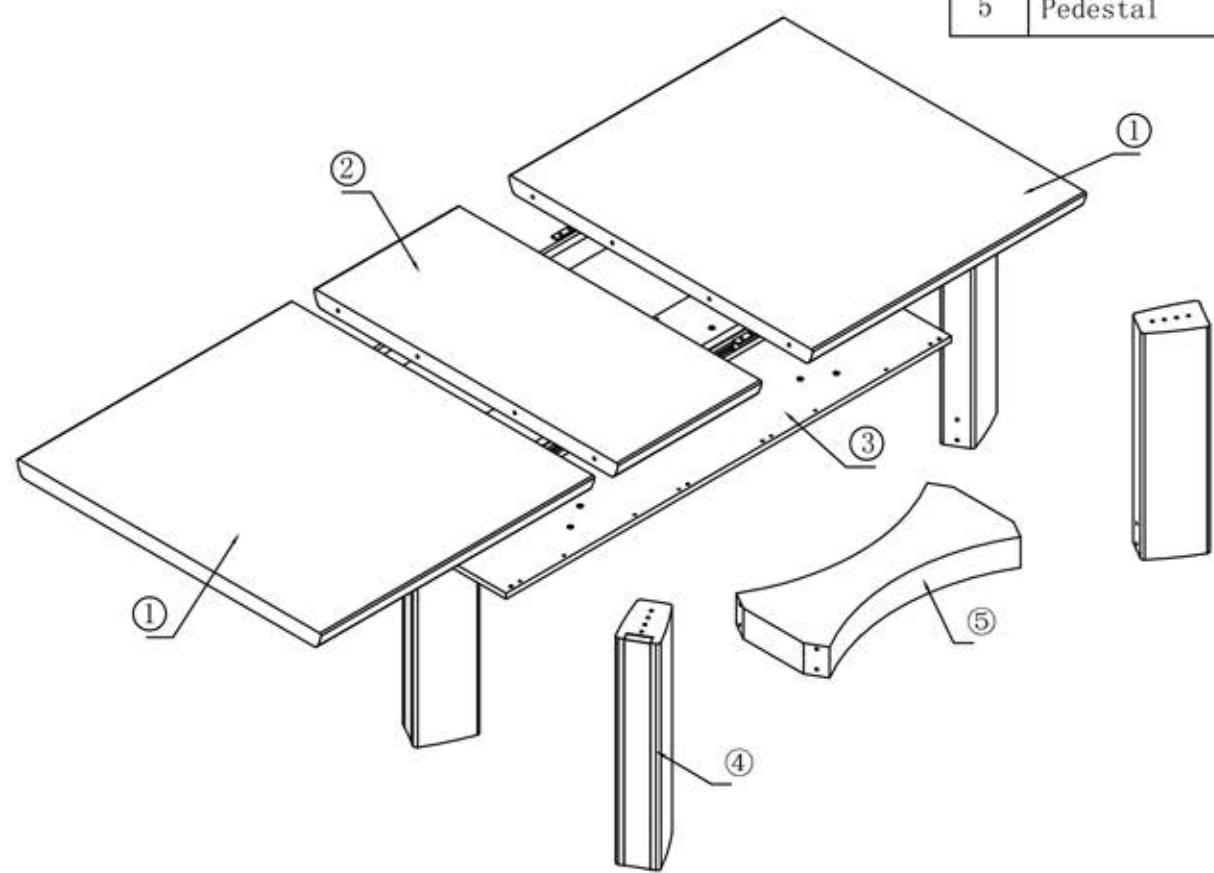

No	Part	Qty
1	Faceplate Top	2
2	Faceplate Top	1
3	Soleplate Bottom	1
4	Wood legs	4
5	Pedestal	1

No	Part	Qty
A	 bag	1
B	 Screw $\phi 4 \times 40$	10
C	 Wooden Tenon $\phi 8 \times 30$	2
D	 Threaded Bolt M8x65	4
E	  Screw M6x35	8
F	 Maxiluna Washer $\phi 40 \times 15$	4
G	 Nut M8	4
H	 Cover Cap $\phi 40$	4
I	 Spanner M8/13mm	1
J	 Gasket M6	8