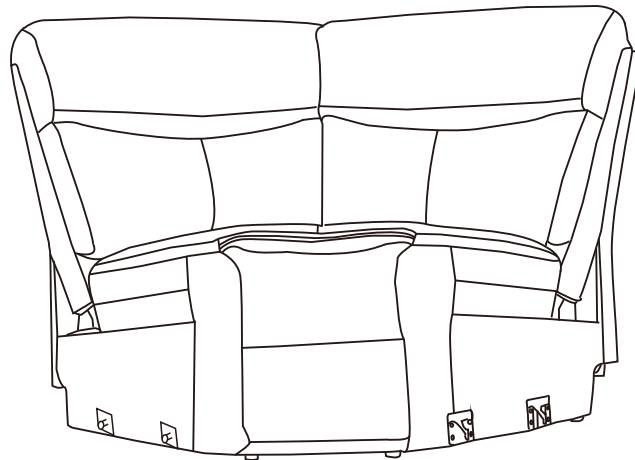

Assembly Instruction

Model: 6967E

Thank you for purchasing this quality product! Make sure all components and small hardware parts are included in the package before you start to assemble the product.

Step 5

Step 6

Step 7