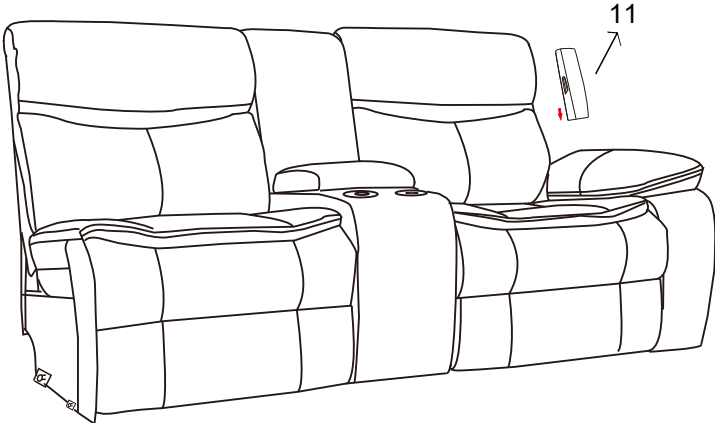

Assembly Instruction

Model: 6967E

Thank you for purchasing this quality product! Make sure all components and small hardware parts are included in the package before you start to assemble the product.

Step 11