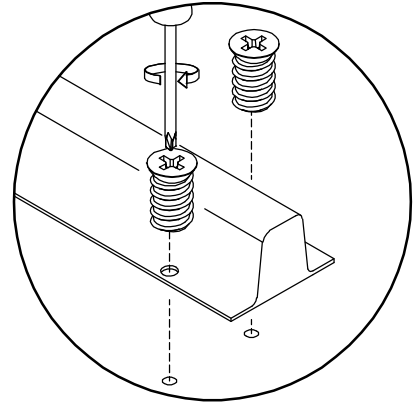

ASSEMBLY INSTRUCTIONS

1340005

A x 10  Ø6 x 35 mm	B x 10  Ø15 mm	C x 26  M 6 x 12.5 mm	D x 2  M 7 x 50 mm
E x 1 	F x 12  Ø8 x 30 mm	G x 4 	H x 4 
I x 2  Ø15 mm	J x 4 	US74 x 1  740 mm	PM1 x 4 

 SET-UP TIME : 60 MINUTES	 NUMBER OF PERSONS : 02	 TOOLS :   (Not Provided)
---	--	---

2

x 2

3

4

5

6

Attention (Leg Mitres) Assembly Position

7

8

9

H	x 4	J	x 4	G	x 4

10

11