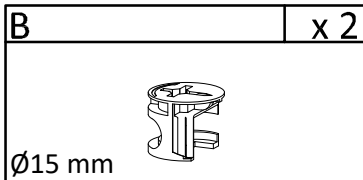

ASSEMBLY INSTRUCTIONS

1340005

A x 10  Ø6 x 35 mm	B x 10  Ø15 mm	C x 26  M 6 x 12.5 mm	D x 2  M 7 x 50 mm
E x 1 	F x 12  Ø8 x 30 mm	G x 4 	H x 4 
I x 2  Ø15 mm	J x 4 	US74 x 1  740 mm	PM1 x 4 

 SET-UP TIME : 60 MINUTES	 NUMBER OF PERSONS : 02	 TOOLS :   (Not Provided)
---	--	---

2

x 2

3

4

5

6

Attention (Leg Mitres) Assembly Position

7