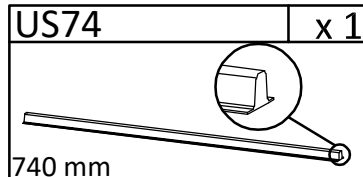

ASSEMBLY INSTRUCTIONS

1340005

A x 10  Ø6 x 35 mm	B x 10  Ø15 mm	C x 26  M 6 x 12.5 mm	D x 2  M 7 x 50 mm
E x 1 	F x 12  Ø8 x 30 mm	G x 4 	H x 4 
I x 2  Ø15 mm	J x 4 	US74 x 1  740 mm	PM1 x 4 

 SET-UP TIME : 60 MINUTES	 NUMBER OF PERSONS : 02	 TOOLS :   (Not Provided)
---	--	---

2

x 2

3

4

5

6

Attention (Leg Mitres) Assembly Position

7