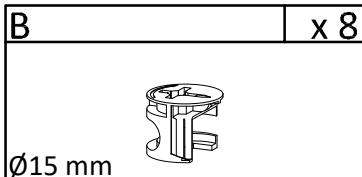

ASSEMBLY INSTRUCTIONS

1340005

A x 10  Ø6 x 35 mm	B x 10  Ø15 mm	C x 26  M 6 x 12.5 mm	D x 2  M 7 x 50 mm
E x 1 	F x 12  Ø8 x 30 mm	G x 4 	H x 4 
I x 2  Ø15 mm	J x 4 	US74 x 1  740 mm	PM1 x 4 

 SET-UP TIME : 60 MINUTES	 NUMBER OF PERSONS : 02	 TOOLS :   (Not Provided)
---	--	---

2

x 2

3

4

5

6

Attention (Leg Mitres) Assembly Position

7

8

9

H	x 4	J	x 4	G	x 4

10

11