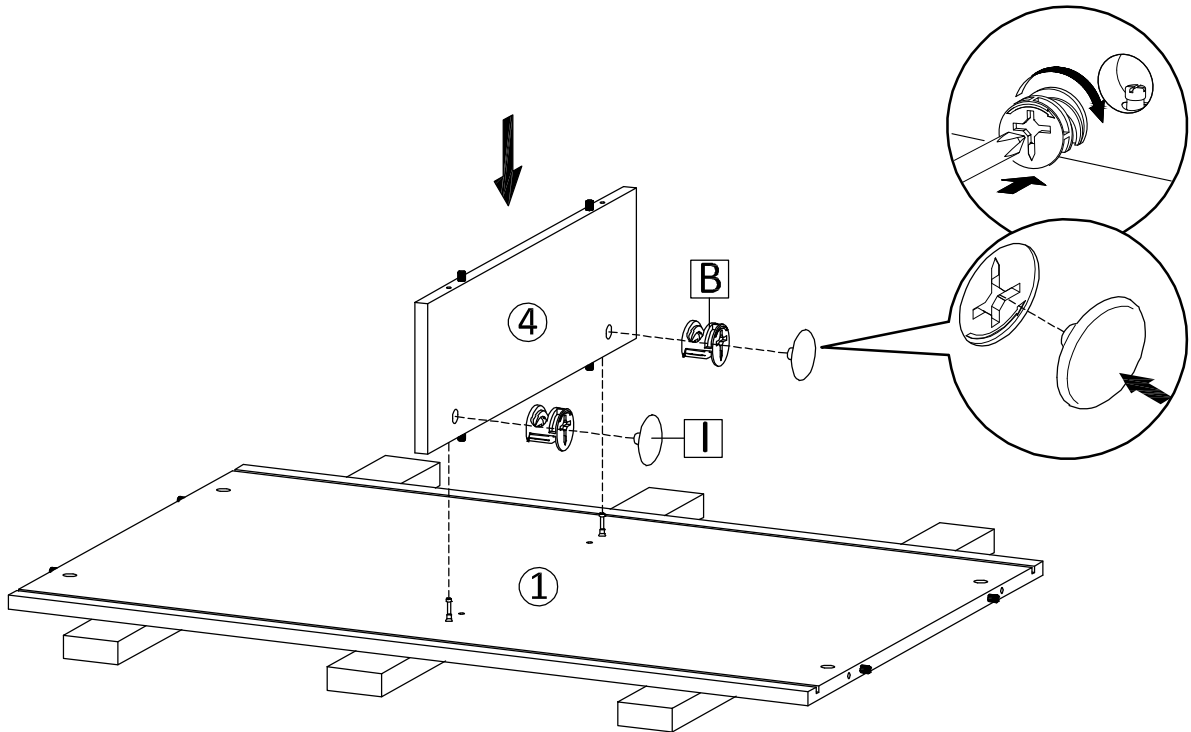

ASSEMBLY INSTRUCTIONS

1340005

A x 10  Ø6 x 35 mm	B x 10  Ø15 mm	C x 26  M 6 x 12.5 mm	D x 2  M 7 x 50 mm
E x 1 	F x 12  Ø8 x 30 mm	G x 4 	H x 4 
I x 2  Ø15 mm	J x 4 	US74 x 1  740 mm	PM1 x 4 

 SET-UP TIME : 60 MINUTES	 NUMBER OF PERSONS : 02	 TOOLS :   (Not Provided)
---	--	---

2

x 2

3

4

5

6

Attention (Leg Mitres) Assembly Position

7