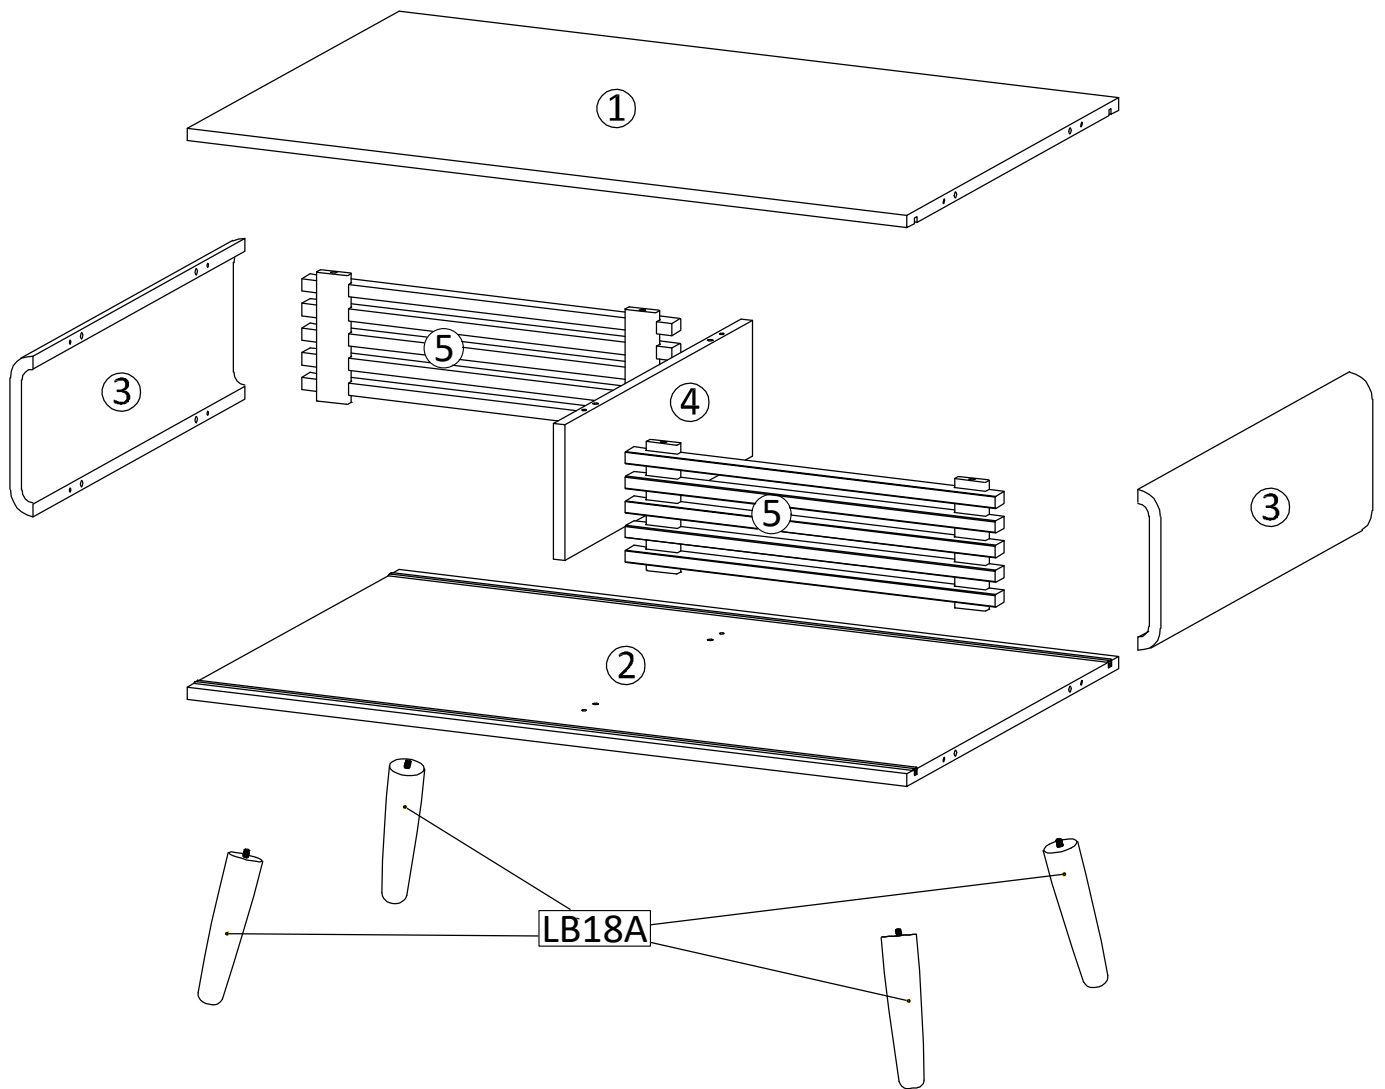

ASSEMBLY INSTRUCTIONS

1340005

A x 10  Ø6 x 35 mm	B x 10  Ø15 mm	C x 26  M 6 x 12.5 mm	D x 2  M 7 x 50 mm
E x 1 	F x 12  Ø8 x 30 mm	G x 4 	H x 4 
I x 2  Ø15 mm	J x 4 	US74 x 1  740 mm	PM1 x 4 

 SET-UP TIME : 60 MINUTES	 NUMBER OF PERSONS : 02	 TOOLS :   (Not Provided)
---	--	---

2

x 2

3

4

5

6

Attention (Leg Mitres) Assembly Position

7