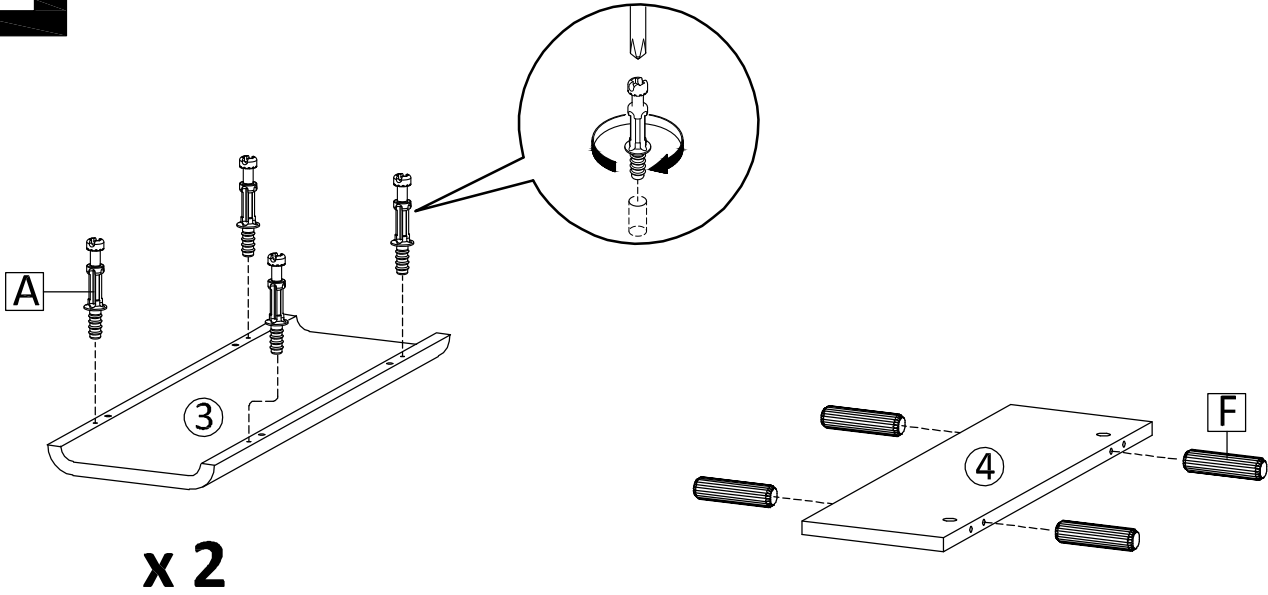

ASSEMBLY INSTRUCTIONS

1340005

A x 10  Ø6 x 35 mm	B x 10  Ø15 mm	C x 26  M 6 x 12.5 mm	D x 2  M 7 x 50 mm
E x 1 	F x 12  Ø8 x 30 mm	G x 4 	H x 4 
I x 2  Ø15 mm	J x 4 	US74 x 1  740 mm	PM1 x 4 

 SET-UP TIME : 60 MINUTES	 NUMBER OF PERSONS : 02	 TOOLS :   (Not Provided)
---	--	---

2

x 2

3

4

5

6

Attention (Leg Mitres) Assembly Position

7