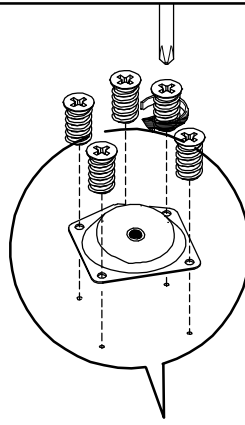

ASSEMBLY INSTRUCTIONS

1340005

A x 10  Ø6 x 35 mm	B x 10  Ø15 mm	C x 26  M 6 x 12.5 mm	D x 2  M 7 x 50 mm
E x 1 	F x 12  Ø8 x 30 mm	G x 4 	H x 4 
I x 2  Ø15 mm	J x 4 	US74 x 1  740 mm	PM1 x 4 

 SET-UP TIME : 60 MINUTES	 NUMBER OF PERSONS : 02	 TOOLS :   (Not Provided)
---	--	---

2

x 2

3

4

5

6

Attention (Leg Mitres) Assembly Position

7

8

9

H	x 4	J	x 4	G	x 4

10

11