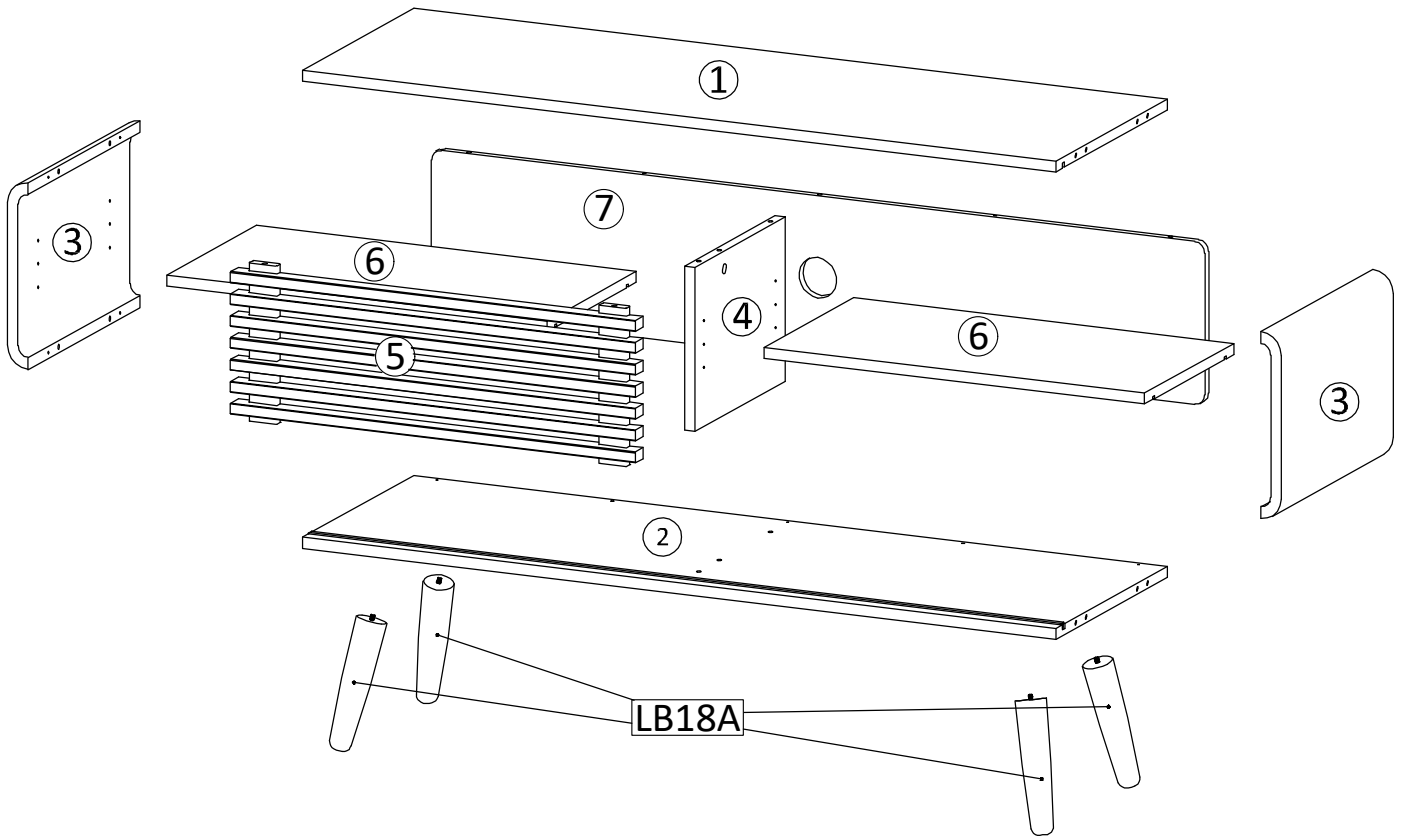

ASSEMBLY INSTRUCTIONS

1340003

A x 15  Ø6 x 35 mm	B x 9  Ø15 mm (BIG)	C x 6  Ø12 mm (SMALL)	D x 1  M 7 x 50 mm
E x 1 	F x 12  Ø8 x 30 mm (BIG)	G x 8 	H x 2 
I x 4  Ø6 x 30 mm (SMALL)	J x 2 	K x 2 	L x 20  M 6 x 12.5 mm
M x 1  Ø15 mm	PM1 x 4 		

 SET-UP TIME : 60 MINUTES	 NUMBER OF PERSONS : 02	 TOOLS :   (Not Provided)
--	---	--

1

USE EPS FROM THE PACKAGING MATERIAL

A x 7  Ø6 x 35 mm	F x 12  Ø8 x 30 mm (BIG)
---	--

2

A	x 8
	
<p>Ø6 x 35 mm</p>	

I	x 4
	
<p>Ø6 x 30 mm (SMALL)</p>	

3

B	x 1
	
<p>Ø15 mm (BIG)</p>	

4

C	x 3
	
Ø12 mm (SMALL)	

5

C	x 3
	
Ø12 mm (SMALL)	

D	x 1
	
M 7 x 50 mm	

E	x 1
	

6

B	x 8
<p>Ø15 mm (BIG)</p>	

7

<p>Attention (Leg Mitres) Assembly Position</p>	

L	x 20
<p>M 6 x 12.5 mm</p>	

PM1	x 4

8

9