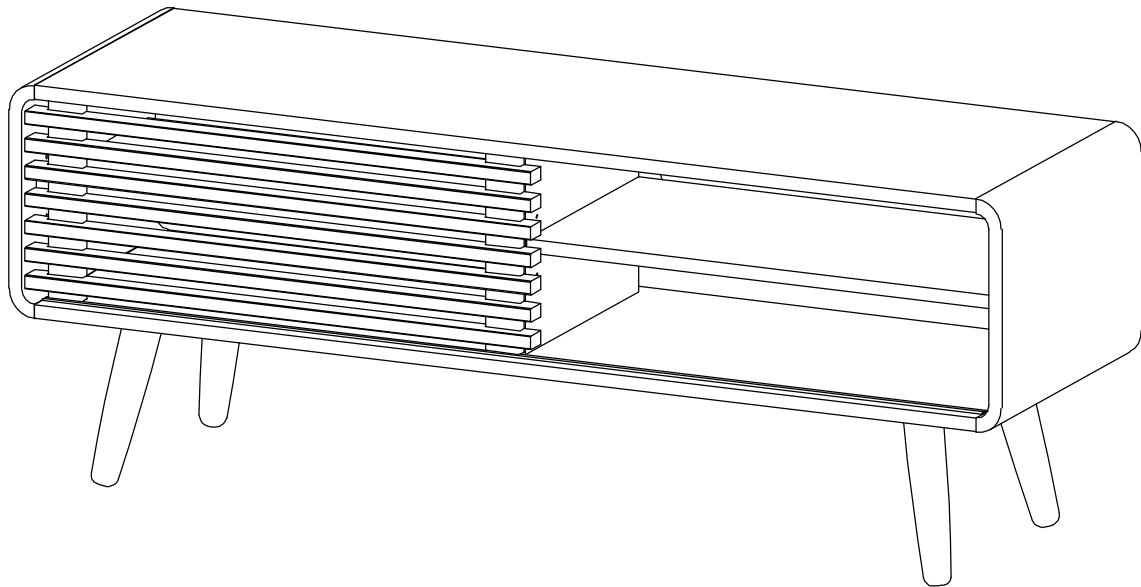

ASSEMBLY INSTRUCTIONS

1340003

A x 15  Ø6 x 35 mm	B x 9  Ø15 mm (BIG)	C x 6  Ø12 mm (SMALL)	D x 1  M 7 x 50 mm
E x 1 	F x 12  Ø8 x 30 mm (BIG)	G x 8 	H x 2 
I x 4  Ø6 x 30 mm (SMALL)	J x 2 	K x 2 	L x 20  M 6 x 12.5 mm
M x 1  Ø15 mm	PM1 x 4 		

 SET-UP TIME : 60 MINUTES	 NUMBER OF PERSONS : 02	 TOOLS :   (Not Provided)
--	---	--

1

USE EPS FROM THE PACKAGING MATERIAL

A x 7  Ø6 x 35 mm	F x 12  Ø8 x 30 mm (BIG)
---	--

2

A	x 8
	
<p>Ø6 x 35 mm</p>	

I	x 4
	
<p>Ø6 x 30 mm (SMALL)</p>	

3

B	x 1
	
<p>Ø15 mm (BIG)</p>	

4

C	x 3
	
Ø12 mm (SMALL)	

5

C	x 3
	
Ø12 mm (SMALL)	

D	x 1
	
M 7 x 50 mm	

E	x 1
	

G	x 8	M	x 1
			
		Ø15 mm	

10

H	x 2	J	x 2	K	x 2

11