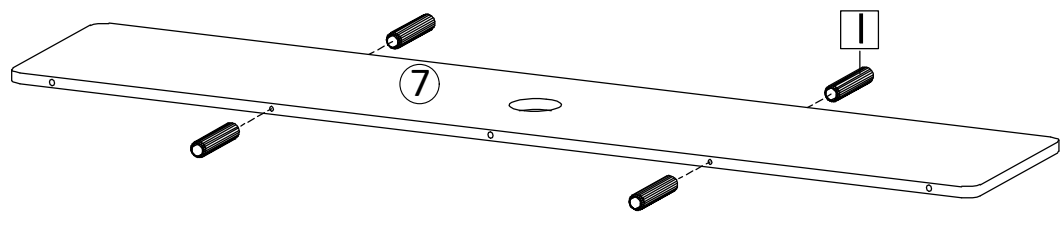

 SET-UP TIME : 60 MINUTES	 NUMBER OF PERSONS : 02	 TOOLS :   (Not Provided)
--	---	--

1

USE EPS FROM THE PACKAGING MATERIAL

A x 7  Ø6 x 35 mm	F x 12  Ø8 x 30 mm (BIG)
---	--

2

A	x 8
	
<p>Ø6 x 35 mm</p>	

I	x 4
	
<p>Ø6 x 30 mm (SMALL)</p>	

3

B	x 1
	
<p>Ø15 mm (BIG)</p>	

4

C	x 3
	
Ø12 mm (SMALL)	

5

C	x 3
	
Ø12 mm (SMALL)	

D	x 1
	
M 7 x 50 mm	

E	x 1
	

6

B	x 8
<p>Ø15 mm (BIG)</p>	

7

<p>Attention (Leg Mitres) Assembly Position</p>	

L	x 20
<p>M 6 x 12.5 mm</p>	

PM1	x 4

8

9