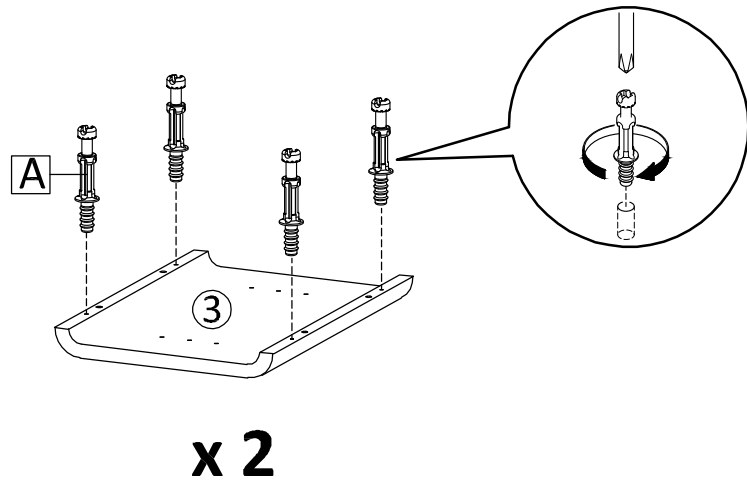

 SET-UP TIME : 60 MINUTES	 NUMBER OF PERSONS : 02	 TOOLS :   (Not Provided)
--	---	--

1

USE EPS FROM THE PACKAGING MATERIAL

A x 7  Ø6 x 35 mm	F x 12  Ø8 x 30 mm (BIG)
---	--

2

A	x 8
	
<p>Ø6 x 35 mm</p>	

I	x 4
	
<p>Ø6 x 30 mm (SMALL)</p>	

3

B	x 1
	
<p>Ø15 mm (BIG)</p>	

4

C	x 3
	
Ø12 mm (SMALL)	

5

C	x 3
	
Ø12 mm (SMALL)	

D	x 1
	
M 7 x 50 mm	

E	x 1
	

6

B	x 8
<p>Ø15 mm (BIG)</p>	

7

<p>Attention (Leg Mitres) Assembly Position</p>	

L	x 20
<p>M 6 x 12.5 mm</p>	

PM1	x 4

8

9