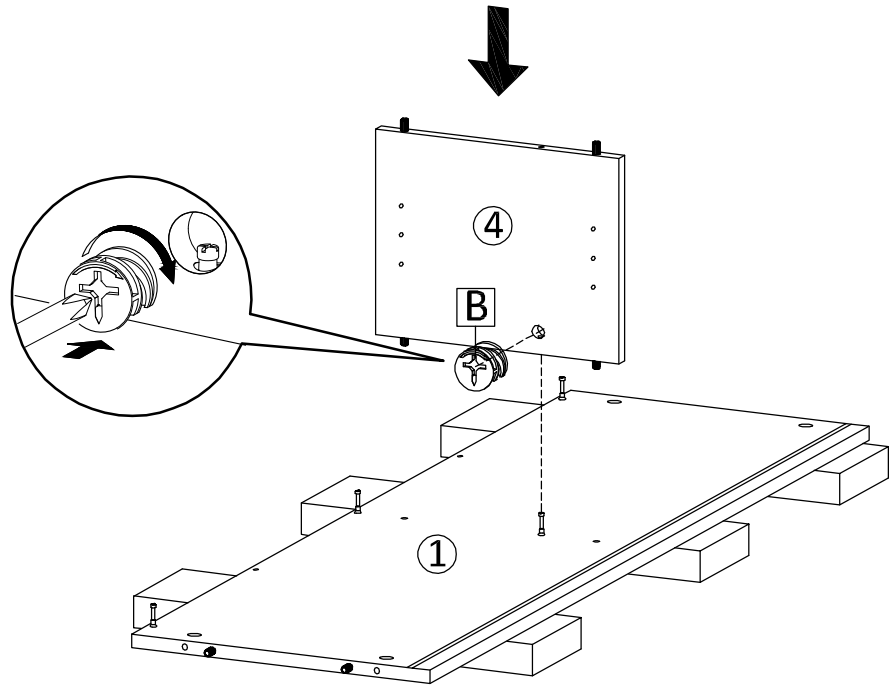

 SET-UP TIME : 60 MINUTES	 NUMBER OF PERSONS : 02	 TOOLS :   (Not Provided)
--	---	--

1

USE EPS FROM THE PACKAGING MATERIAL

A x 7  Ø6 x 35 mm	F x 12  Ø8 x 30 mm (BIG)
---	--

2

A	x 8
	
<p>Ø6 x 35 mm</p>	

I	x 4
	
<p>Ø6 x 30 mm (SMALL)</p>	

3

B	x 1
	
<p>Ø15 mm (BIG)</p>	

4

C	x 3
	
Ø12 mm (SMALL)	

5

C	x 3
	
Ø12 mm (SMALL)	

D	x 1
	
M 7 x 50 mm	

E	x 1
	

6

B	x 8
<p>Ø15 mm (BIG)</p>	

7

<p>Attention (Leg Mitres) Assembly Position</p>	

L	x 20
<p>M 6 x 12.5 mm</p>	

PM1	x 4

8

9