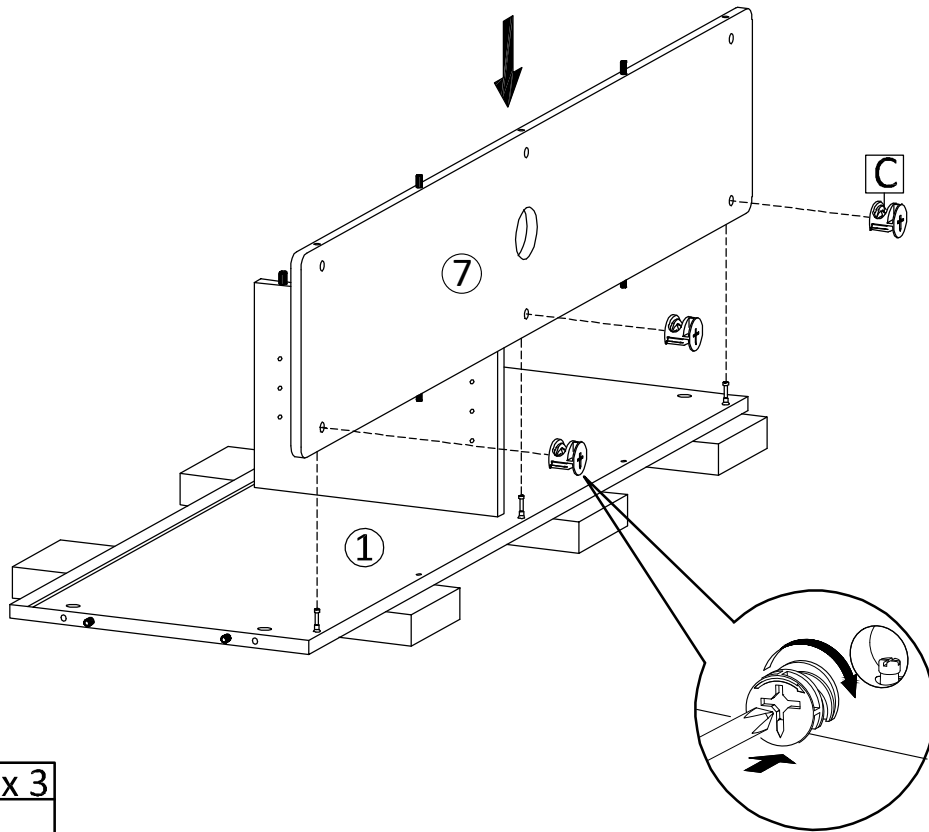

 SET-UP TIME : 60 MINUTES	 NUMBER OF PERSONS : 02	 TOOLS :   (Not Provided)
--	---	--

1

USE EPS FROM THE PACKAGING MATERIAL

A x 7  Ø6 x 35 mm	F x 12  Ø8 x 30 mm (BIG)
---	--

2

A	x 8
	
<p>Ø6 x 35 mm</p>	

I	x 4
	
<p>Ø6 x 30 mm (SMALL)</p>	

3

B	x 1
	
<p>Ø15 mm (BIG)</p>	

4

C	x 3
	
Ø12 mm (SMALL)	

5

C	x 3
	
Ø12 mm (SMALL)	

D	x 1
	
M 7 x 50 mm	

E	x 1
	

6

B	x 8
<p>Ø15 mm (BIG)</p>	

7

<p>Attention (Leg Mitres) Assembly Position</p>	

L	x 20
<p>M 6 x 12.5 mm</p>	

PM1	x 4

8

9