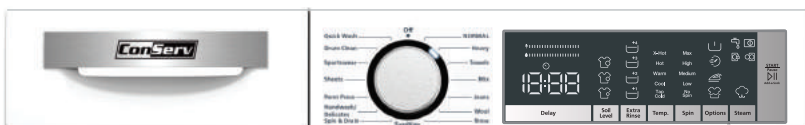

SPECIFICATIONS

Model	CD 4040
Color	White and Titanium
Capacity	4 cu.ft
Electrical	208-240V / 60 Hz
Control Panel	Jog Dial Knob
Number of Dry Cycles	15
Number of Temperatures	3
Weight (Net/Gross) lbs	85.75 / 90
Product Dimension HxWxD (inch)	33.3 x 23.5 x 24
Package Dimension HxWxD (inch)	35 x 25.8 x 26.1
Type of Shipping	Fedex
Certification	UL
Warranty	2 Years Parts & Labor

Keywords: Front Load Dryer, Sanitize, Delay Start, Dryer

Washer

Control Panel