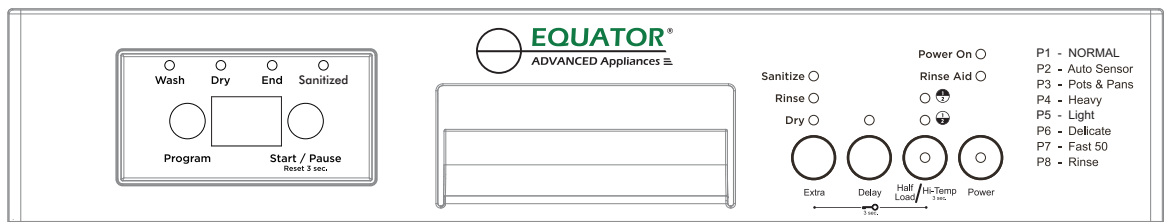

Control Panel

Equator Advanced Appliances • 10222 Georgibelle Drive, Suite 200 • Houston, TX 77043-5249

Toll Free: 800-935-1955 • Fax: 832-202-2732 • www.EquatorAppliances.com • E-Mail: mail@equatorappliances.com