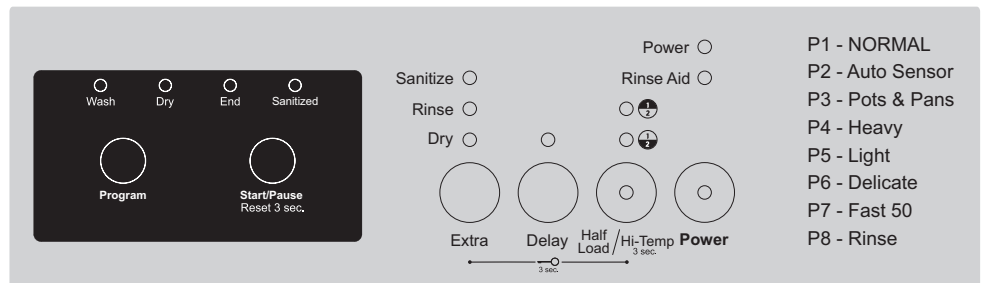

Control Panel

Equator Advanced Appliances • 10222 Georgibelle Drive, Suite 200 • Houston, TX 77043-5249

Toll Free: 800-935-1955 • Fax: 832-202-2732 • www.EquatorAppliances.com • E-Mail: mail@equatorappliances.com