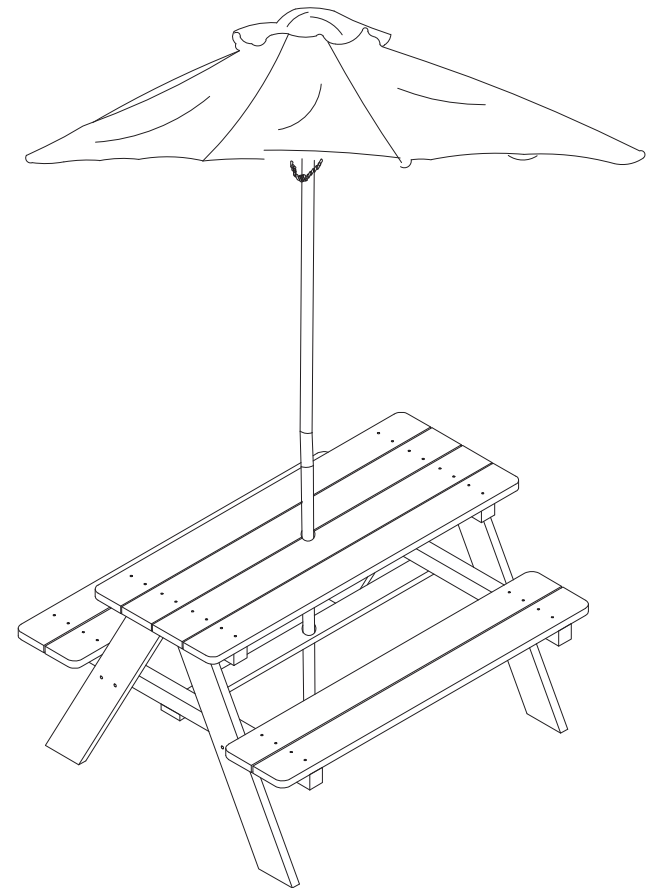

US office:Fontana

UK office:lpswich

USER'S MANUAL
Children picnic table
OP3229/OP70529

PRODUCT ASSEMBLY

		5		4pcs	
		6		1pc	
		A	 3.5*40mm	36pcs	
1		2pcs	B	 6*45mm	16pcs
2		6pcs	C		1pc
3		2pcs	D		1pc
4		2pcs			