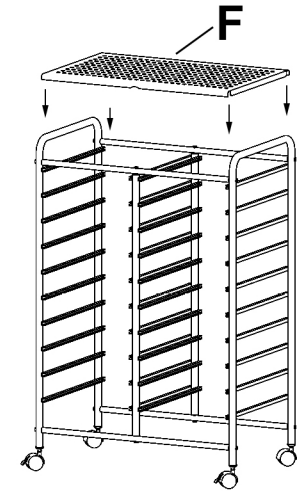

US office:Fontana

UK office:Ipswich

COSTWAY

WHERE THERE IS COSTWAY THERE IS HOME

USER'S MANUAL
DOUBLE SIDE 10 TIER K/D STORAGE CART
HW56501

PRODUCT ASSEMBLY

A 2PCS	B 1PCS	C 4PCS	D 2PCS	E 2PCS
F 1PCS	G 20PCS	H 20PCS	I 4PCS	J 12PCS Ø 1/4" * 1/4"
K 20PCS Ø 3/16" * 3/8"	L 1PCS			

PRODUCT ASSEMBLY

STEP 3

Install D and E to A

STEP 4

Install F to C

STEP 1

Install I to A

Put cardboard / mat on ground to avoid steel frame damaged.