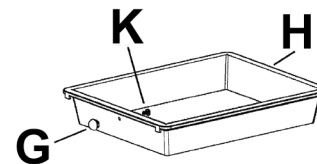

STEP 5

Install part G to the drawer H with the hardware K