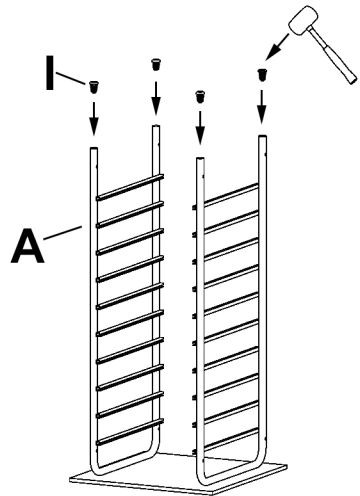

US office:Fontana

UK office:Ipswich

COSTWAY

WHERE THERE IS COSTWAY THERE IS HOME

USER'S MANUAL
DOUBLE SIDE 10 TIER K/D STORAGE CART
HW56501

PRODUCT ASSEMBLY

A 2PCS	B 1PCS	C 4PCS	D 2PCS	E 2PCS
F 1PCS	G 20PCS	H 20PCS	I 4PCS	J 12PCS Ø 1/4" * 1/4"
K 20PCS Ø 3/16" * 3/8"	L 1PCS			

PRODUCT ASSEMBLY

STEP 3

Install D and E to A

STEP 4

Install F to C

STEP 1

Install I to A

Put cardboard / mat on ground to avoid steel frame damaged.