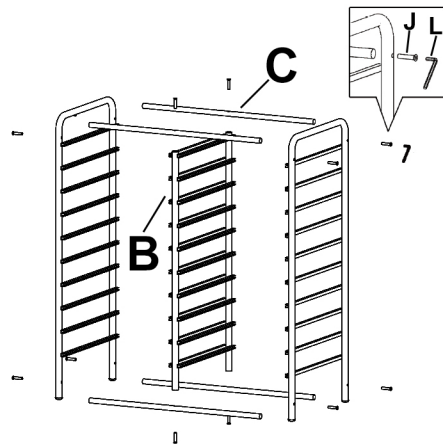

US office:Fontana

UK office:Ipswich

COSTWAY

WHERE THERE IS COSTWAY THERE IS HOME

USER'S MANUAL
DOUBLE SIDE 10 TIER K/D STORAGE CART
HW56501

PRODUCT ASSEMBLY

A 2PCS	B 1PCS	C 4PCS	D 2PCS	E 2PCS
F 1PCS	G 20PCS	H 20PCS	I 4PCS	J 12PCS Ø 1/4" * 1/4"
K 20PCS Ø 3/16" * 3/8"	L 1PCS			

PRODUCT ASSEMBLY

STEP 3

Install D and E to A

STEP 4

Install F to C

STEP 1

Install I to A

Put cardboard / mat on ground to avoid steel frame damaged.

STEP 2

Use L screwing J to install A, B, C

STEP 5

Install part G to the drawer H with the hardware K

STEP 6