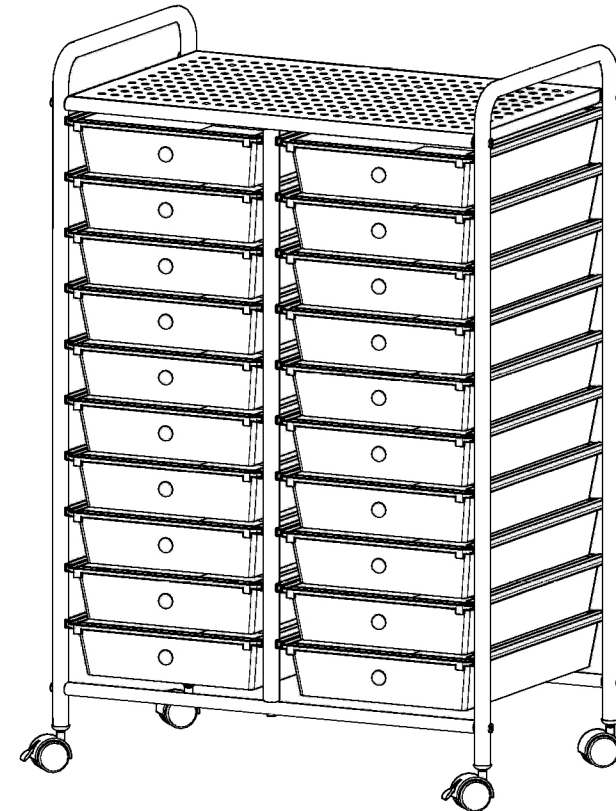

US office:Fontana

UK office:Ipswich

COSTWAY

WHERE THERE IS COSTWAY THERE IS HOME

USER'S MANUAL
DOUBLE SIDE 10 TIER K/D STORAGE CART
HW56501

PRODUCT ASSEMBLY

A 2PCS	B 1PCS	C 4PCS	D 2PCS	E 2PCS
F 1PCS	G 20PCS	H 20PCS	I 4PCS	J 12PCS Ø 1/4" * 1/4"
K 20PCS Ø 3/16" * 3/8"	L 1PCS			