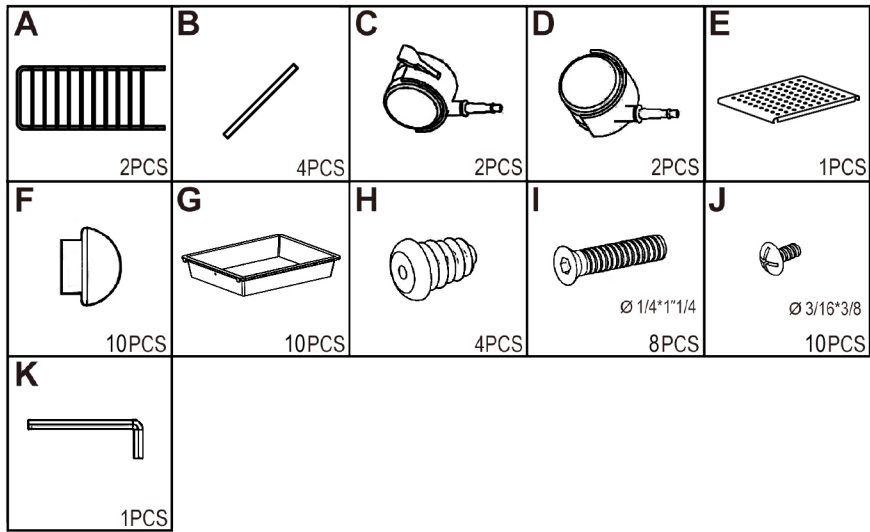

US office:Fontana

UK office:Ipswich

USER'S MANUAL
10 TIER K/D STORAGE CART
HW52045

PRODUCT ASSEMBLY

STEP 1

Install H to A

Put cardboard / mat on ground to avoid steel frame damaged.

STEP 2