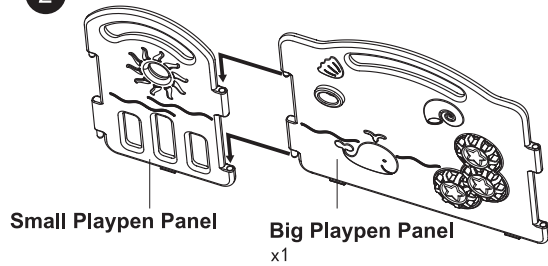

**Product Diagram**

**Component List**

Nonskid Flat Buckle	TY578715	x6	Nonskid Right-angled Buckle	Music Box	Basketball Hoop	Knob
	TY578734	x8				
	TY578757	x10				
	TY578758	x12				
	TY578759	x14				
	TY578760	x16				
Safety Gate	Big Playpen Panel	Small Playpen Panel	TY578715	x8		
			TY578734	x10		
			TY578757	x12		
			TY578758	x14		
			TY578759	x16		
			TY578760	x18		

**Installation & Instruction**

1

**1. Music box installation:** Align the music box to the hole in the big playpen panel and press it down.  
**Battery installation:** Unscrew the screw on the back of the music box, open the battery box and insert the battery according to different polarity. Use 2 pieces of 1.5V AAA non-rechargeable batteries. (Not included)

2

2.Connect the playpen panel: As shown in the figure, press one pillar at the hole of the other pillar. The subsequent operations are the same. (Install small playpen panels according to the actual quantity)