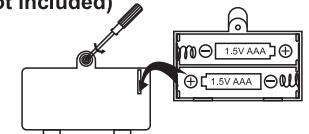

**Product Diagram**

**Component List**

Nonskid Flat Buckle	TY578715	x6	Nonskid Right-angled Buckle	Music Box	Basketball Hoop	Knob
	TY578734	x8				
	TY578757	x10				
	TY578758	x12				
	TY578759	x14				
	TY578760	x16				
Safety Gate	Big Playpen Panel	Small Playpen Panel	TY578715	x8		
			TY578734	x10		
			TY578757	x12		
			TY578758	x14		
			TY578759	x16		
			TY578760	x18		

**Installation & Instruction**

1

**1. Music box installation:** Align the music box to the hole in the big playpen panel and press it down.  
**Battery installation:** Unscrew the screw on the back of the music box, open the battery box and insert the battery according to different polarity. Use 2 pieces of 1.5V AAA non-rechargeable batteries. (Not included)