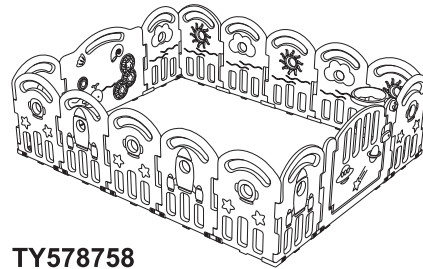

## Battery Safety Instructions

1. Remove and place the battery in the correct way;
2. Do not charge the non-rechargeable batteries;
3. Do not use different types of batteries or mix old and new batteries;
4. Use the same model batteries or equivalent recommended model;
5. Place batteries in the correct polarity;
6. Remove the battery from the toy when it is exhausted;
7. No short circuit at the power terminal;
8. Battery type: 2 pieces of 1.5V AAA non-rechargeable batteries.

**Baby Playpen with Safety Lock  
Installation and Instructions  
For age: 6months-36 months**

TY578715

TY578734

TY578757

TY578758

TY578759

TY578760

Pictures for reference only, subject to our available products.

**Product Diagram**

**Component List**

Nonskid Flat Buckle	TY578715	x6	Nonskid Right-angled Buckle	Music Box	Basketball Hoop	Knob
	TY578734	x8				
	TY578757	x10				
	TY578758	x12				
	TY578759	x14				
	TY578760	x16				
Safety Gate	Big Playpen Panel	Small Playpen Panel	TY578715	x8		
			TY578734	x10		
			TY578757	x12		
			TY578758	x14		
			TY578759	x16		
			TY578760	x18		

**Installation & Instruction**

1

**1. Music box installation:** Align the music box to the hole in the big playpen panel and press it down.  
**Battery installation:** Unscrew the screw on the back of the music box, open the battery box and insert the battery according to different polarity. Use 2 pieces of 1.5V AAA non-rechargeable batteries. (Not included)