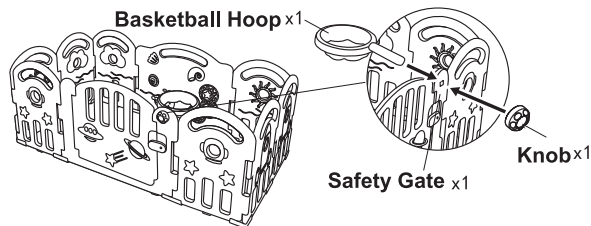

3.Non-skid buckle and nonskid right-angled buckle assembly: As shown in the figure, align the nonskid flat buckle to connection joint of the playpen and tighten it. Install the nonskid right-angled buckle at the corner, the same operations as above. (Install nonskid flat buckles according to the actual quantity)

4

4.Basketball hoop installation: As shown in the figure, put the basketball hoop through the hole in the safety gate and tighten it with the knob.

5