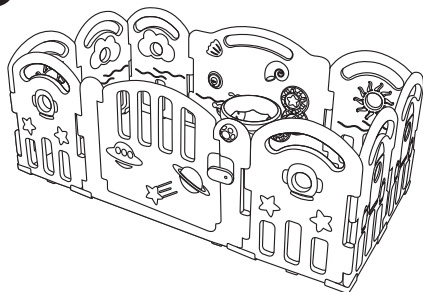

**Installation & Instruction**

1

**1. Music box installation:** Align the music box to the hole in the big playpen panel and press it down.  
**Battery installation:** Unscrew the screw on the back of the music box, open the battery box and insert the battery according to different polarity. Use 2 pieces of 1.5V AAA non-rechargeable batteries. (Not included)

2

2.Connect the playpen panel: As shown in the figure, press one pillar at the hole of the other pillar. The subsequent operations are the same. (Install small playpen panels according to the actual quantity)

3

3.Non-skid buckle and nonskid right-angled buckle assembly: As shown in the figure, align the nonskid flat buckle to connection joint of the playpen and tighten it. Install the nonskid right-angled buckle at the corner, the same operations as above. (Install nonskid flat buckles according to the actual quantity)

4

4.Basketball hoop installation: As shown in the figure, put the basketball hoop through the hole in the safety gate and tighten it with the knob.

5

5.Check: After completing the installation according to the above steps, check whether each buckle is installed in right place.