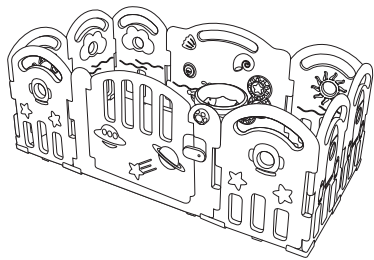

**Baby Playpen with Safety Lock
Installation and Instructions
For age: 6months-36 months**

TY578715