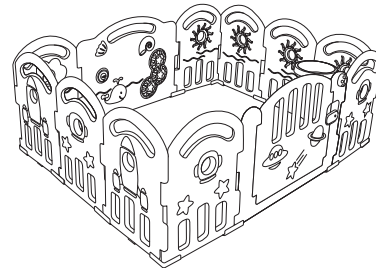

## Care and Maintenance

1. Wipe the dirt off the surface with a dry or damp cloth.
2. Regularly check whether the components are assembled firmly; Keep periodic inspection of the flexibility of each rotating component; Toy may fall over or be in danger if not checked.
3. It is very important to operate as follows during regular use or at the beginning of each season: Check whether all bolts and nuts are tight. If necessary, tighten them; Check the sharp edges of all bolts. Replace them if necessary; When the product is shaken or has a strong friction sound, check if all bolts and nuts are tightened and replace them if necessary; Please save the instruction for future reference.

## Battery Safety Instructions

1. Remove and place the battery in the correct way;
2. Do not charge the non-rechargeable batteries;
3. Do not use different types of batteries or mix old and new batteries;
4. Use the same model batteries or equivalent recommended model;
5. Place batteries in the correct polarity;
6. Remove the battery from the toy when it is exhausted;
7. No short circuit at the power terminal;
8. Battery type: 2 pieces of 1.5V AAA non-rechargeable batteries.

**Baby Playpen with Safety Lock  
Installation and Instructions  
For age: 6months-36 months**

TY578715

TY578734

TY578757

TY578758

TY578759

TY578760

Pictures for reference only, subject to our available products.