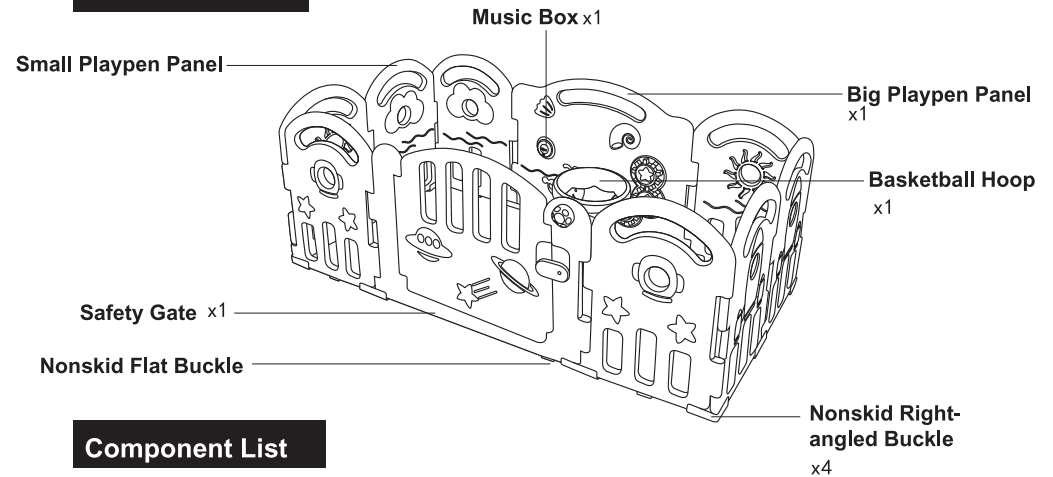

**Baby Playpen with Safety Lock  
Installation and Instructions  
For age: 6months-36 months**

TY578715

TY578734

TY578757

TY578758

TY578759

TY578760

Pictures for reference only, subject to our available products.

**Product Diagram**

**Component List**

Nonskid Flat Buckle	TY578715	x6	Nonskid Right-angled Buckle	Music Box	Basketball Hoop	Knob
	TY578734	x8				
	TY578757	x10				
	TY578758	x12				
	TY578759	x14				
	TY578760	x16				
Safety Gate	Big Playpen Panel	Small Playpen Panel	TY578715	x8		
			TY578734	x10		
			TY578757	x12		
			TY578758	x14		
			TY578759	x16		
			TY578760	x18		

**Installation & Instruction**

1

**1. Music box installation:** Align the music box to the hole in the big playpen panel and press it down.  
**Battery installation:** Unscrew the screw on the back of the music box, open the battery box and insert the battery according to different polarity. Use 2 pieces of 1.5V AAA non-rechargeable batteries. (Not included)