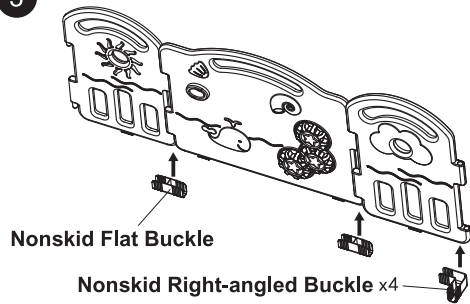

**Product Diagram**

**Component List**

Nonskid Flat Buckle	TY578715	x6	Nonskid Right-angled Buckle	Music Box	Basketball Hoop	Knob
	TY578734	x8				
	TY578757	x10				
	TY578758	x12				
	TY578759	x14				
	TY578760	x16				
Safety Gate	Big Playpen Panel	Small Playpen Panel	TY578715	x8		
			TY578734	x10		
			TY578757	x12		
			TY578758	x14		
			TY578759	x16		
			TY578760	x18		

**Installation & Instruction**

1

**1. Music box installation:** Align the music box to the hole in the big playpen panel and press it down.  
**Battery installation:** Unscrew the screw on the back of the music box, open the battery box and insert the battery according to different polarity. Use 2 pieces of 1.5V AAA non-rechargeable batteries. (Not included)

2

2.Connect the playpen panel: As shown in the figure, press one pillar at the hole of the other pillar. The subsequent operations are the same. (Install small playpen panels according to the actual quantity)

3

3.Non-skid buckle and nonskid right-angled buckle assembly: As shown in the figure, align the nonskid flat buckle to connection joint of the playpen and tighten it. Install the nonskid right-angled buckle at the corner, the same operations as above. (Install nonskid flat buckles according to the actual quantity)