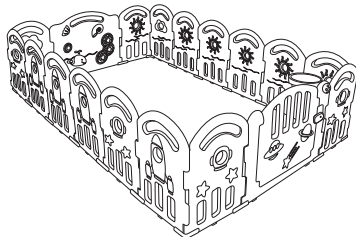

**Baby Playpen with Safety Lock  
Installation and Instructions  
For age: 6months-36 months**

TY578715

TY578734

TY578757

TY578758

TY578759

TY578760

Pictures for reference only, subject to our available products.

**Product Diagram**

**Component List**

Nonskid Flat Buckle	TY578715	x6	Nonskid Right-angled Buckle	Music Box	Basketball Hoop	Knob
	TY578734	x8				
	TY578757	x10				
	TY578758	x12				
	TY578759	x14				
	TY578760	x16				
Safety Gate	Big Playpen Panel	Small Playpen Panel	TY578715	x8		
			TY578734	x10		
			TY578757	x12		
			TY578758	x14		
			TY578759	x16		
			TY578760	x18		