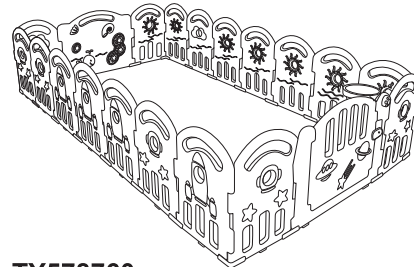

## Battery Safety Instructions

1. Remove and place the battery in the correct way;
2. Do not charge the non-rechargeable batteries;
3. Do not use different types of batteries or mix old and new batteries;
4. Use the same model batteries or equivalent recommended model;
5. Place batteries in the correct polarity;
6. Remove the battery from the toy when it is exhausted;
7. No short circuit at the power terminal;
8. Battery type: 2 pieces of 1.5V AAA non-rechargeable batteries.

**Baby Playpen with Safety Lock  
Installation and Instructions  
For age: 6months-36 months**

TY578715

TY578734

TY578757

TY578758

TY578759

TY578760

Pictures for reference only, subject to our available products.

**Product Diagram**

**Component List**

Nonskid Flat Buckle	TY578715	x6	Nonskid Right-angled Buckle	Music Box	Basketball Hoop	Knob
	TY578734	x8				
	TY578757	x10				
	TY578758	x12				
	TY578759	x14				
	TY578760	x16				
Safety Gate	Big Playpen Panel	Small Playpen Panel	TY578715	x8		
			TY578734	x10		
			TY578757	x12		
			TY578758	x14		
			TY578759	x16		
			TY578760	x18		

**Installation & Instruction**

1

**1. Music box installation:** Align the music box to the hole in the big playpen panel and press it down.  
**Battery installation:** Unscrew the screw on the back of the music box, open the battery box and insert the battery according to different polarity. Use 2 pieces of 1.5V AAA non-rechargeable batteries. (Not included)