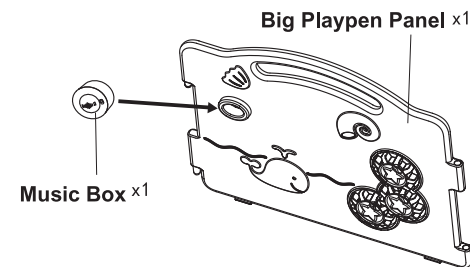

**Baby Playpen with Safety Lock  
Installation and Instructions  
For age: 6months-36 months**

TY578715

TY578734

TY578757

TY578758

TY578759

TY578760

Pictures for reference only, subject to our available products.

**Product Diagram**

**Component List**

Nonskid Flat Buckle	TY578715	x6	Nonskid Right-angled Buckle	Music Box	Basketball Hoop	Knob
	TY578734	x8				
	TY578757	x10				
	TY578758	x12				
	TY578759	x14				
	TY578760	x16				
Safety Gate	Big Playpen Panel	Small Playpen Panel	TY578715	x8		
			TY578734	x10		
			TY578757	x12		
			TY578758	x14		
			TY578759	x16		
			TY578760	x18		

**Installation & Instruction**

1

**1. Music box installation:** Align the music box to the hole in the big playpen panel and press it down.  
**Battery installation:** Unscrew the screw on the back of the music box, open the battery box and insert the battery according to different polarity. Use 2 pieces of 1.5V AAA non-rechargeable batteries. (Not included)