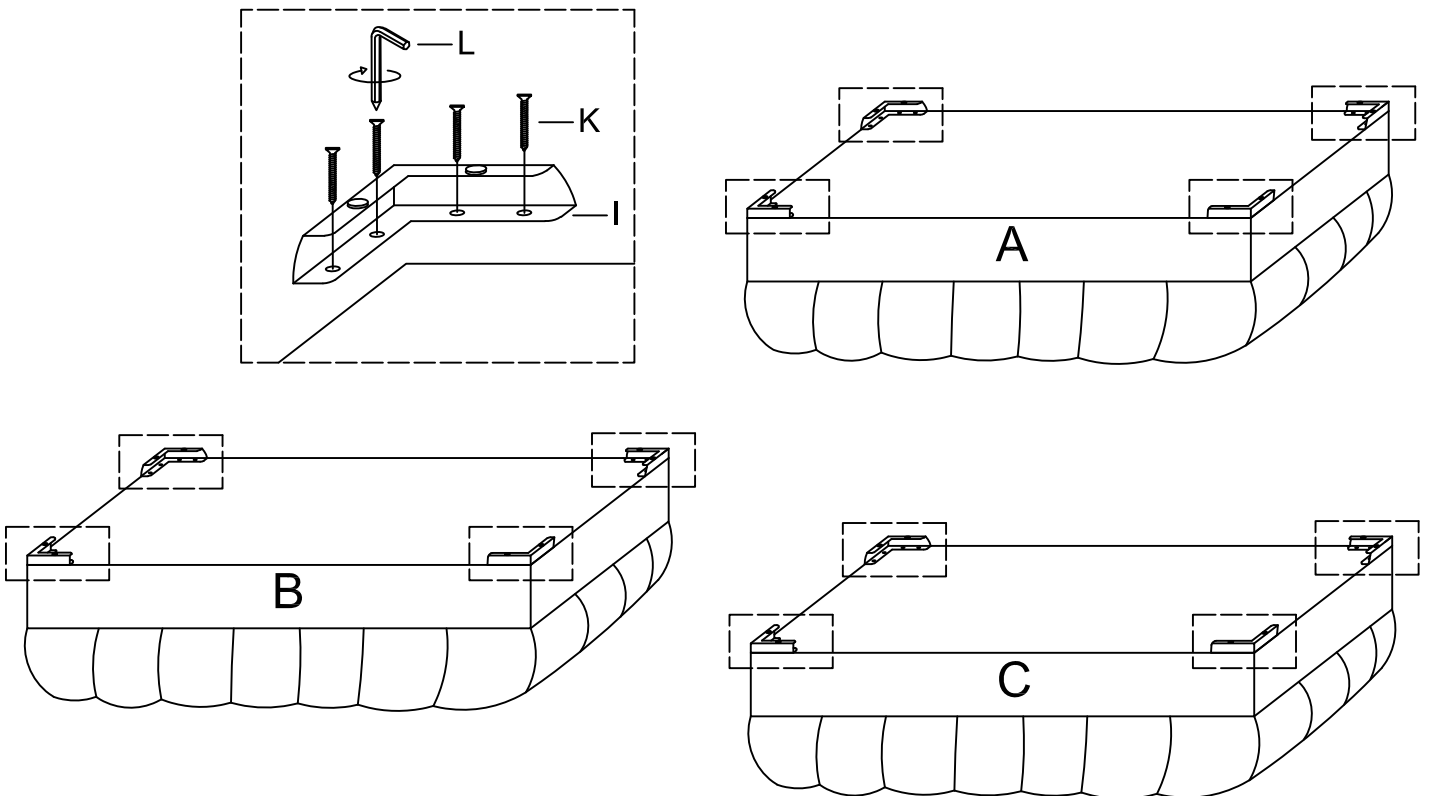

ASSEMBLY INSTRUCTION

Item NO:8246U

PARTS IDENTIFICATION

A	Left Chaise		1PC	H	Double Backrest		1PC
B	Double Seat		1PC	I	Metal Feet		12PCS
C	Right Chaise		1PC	J	Latch		6PCS
D	Chaise Backrest		2PCS	K	Screw 5x30mm		48PCS
E	Right Armrest		1PC	L	Allen Key		1PC
F	Left Armrest		1PC				
G	Pillow		6PCS				

STEP 1

STEP 2

STEP 3

STEP 4

STEP 5

STEP 6