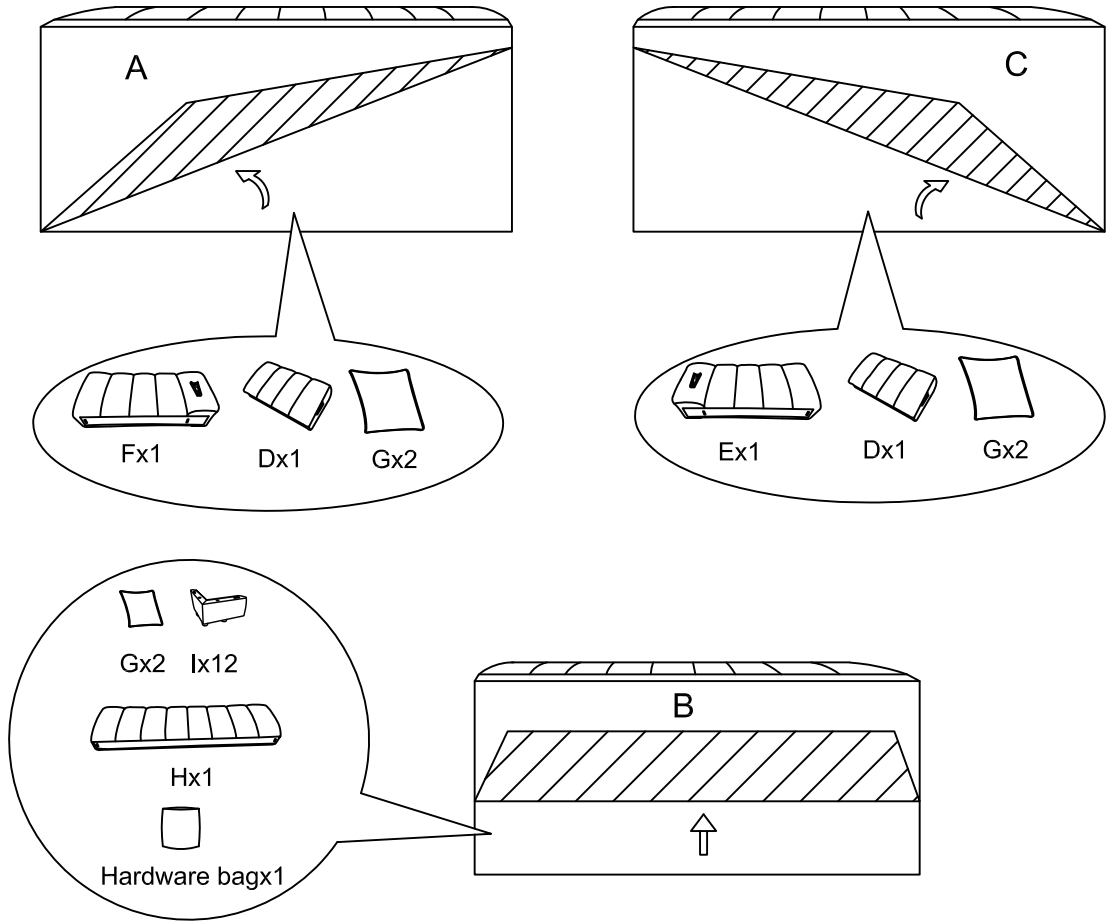

ASSEMBLY INSTRUCTION

Item NO:8246U

PARTS IDENTIFICATION

A	Left Chaise		1PC	H	Double Backrest		1PC
B	Double Seat		1PC	I	Metal Feet		12PCS
C	Right Chaise		1PC	J	Latch		6PCS
D	Chaise Backrest		2PCS	K	Screw 5x30mm		48PCS
E	Right Armrest		1PC	L	Allen Key		1PC
F	Left Armrest		1PC				
G	Pillow		6PCS				

STEP 1

STEP 2

STEP 3

STEP 4

STEP 5

STEP 6