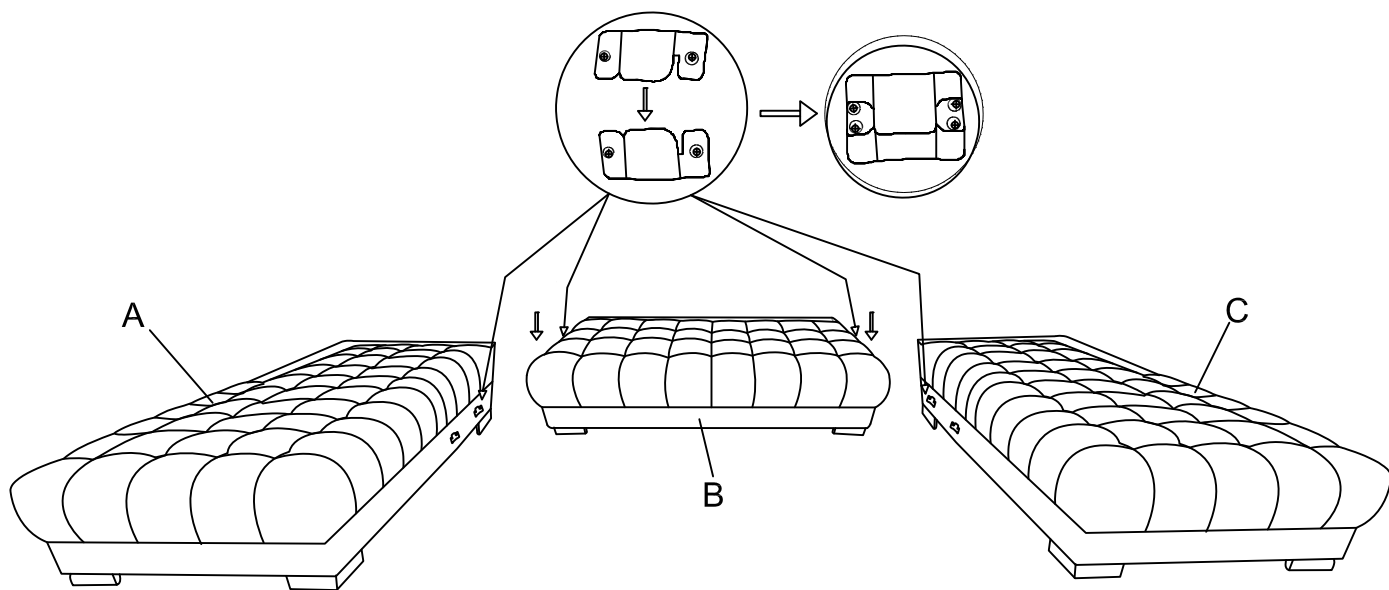

ASSEMBLY INSTRUCTION

Item NO:8246U

PARTS IDENTIFICATION

A	Left Chaise		1PC	H	Double Backrest		1PC
B	Double Seat		1PC	I	Metal Feet		12PCS
C	Right Chaise		1PC	J	Latch		6PCS
D	Chaise Backrest		2PCS	K	Screw 5x30mm		48PCS
E	Right Armrest		1PC	L	Allen Key		1PC
F	Left Armrest		1PC				
G	Pillow		6PCS				

STEP 1

STEP 2

STEP 3

STEP 4

STEP 5

STEP 6