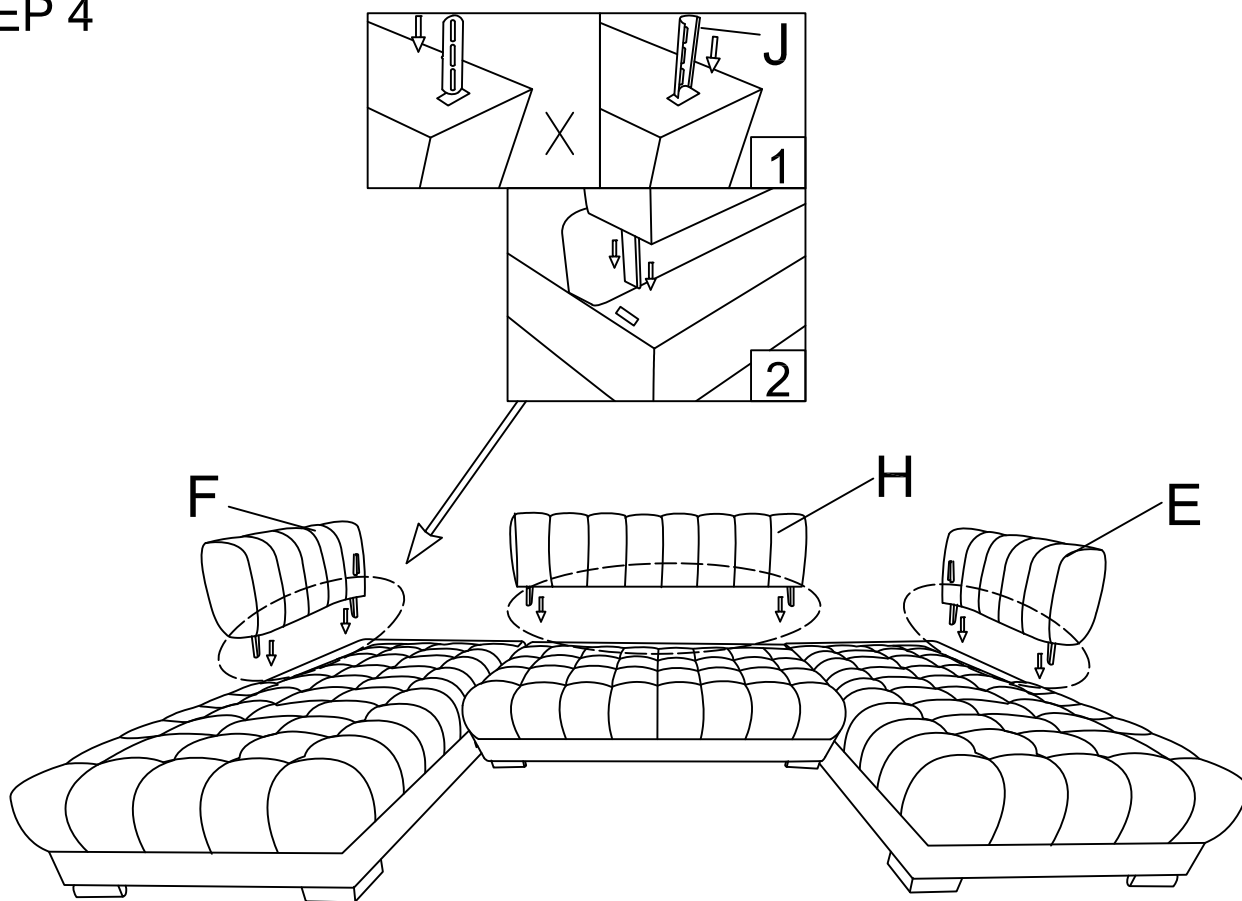

ASSEMBLY INSTRUCTION

Item NO:8246U

PARTS IDENTIFICATION

A	Left Chaise		1PC	H	Double Backrest		1PC
B	Double Seat		1PC	I	Metal Feet		12PCS
C	Right Chaise		1PC	J	Latch		6PCS
D	Chaise Backrest		2PCS	K	Screw 5x30mm		48PCS
E	Right Armrest		1PC	L	Allen Key		1PC
F	Left Armrest		1PC				
G	Pillow		6PCS				

STEP 1

STEP 2

STEP 3

STEP 4

STEP 5

STEP 6