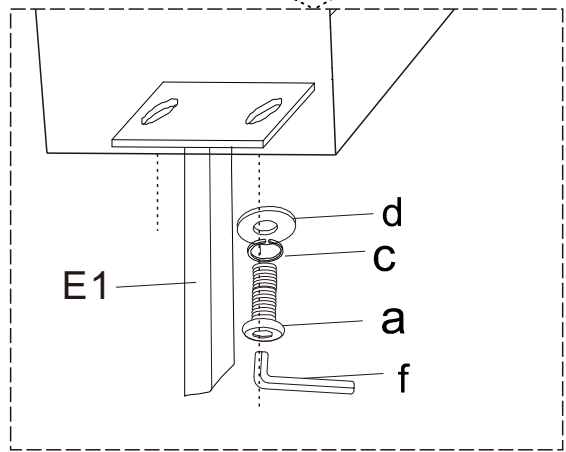

ASSEMBLY INSTRUCTION

NO.:cs-222-QUEEN

spare parts 1

| | | | | |
|-----------------|--|-----------------|---|---|
| <p>A</p> |  Headboard x1 | <p>E</p> |  E1 Metal Leg Support x 2 |  E2 Metal Leg Support x 2 |
| <p>B</p> |  B1 Footboard x1  B2 Footboard x1 | <p>F</p> |  Bent Slats x 26 | |
| <p>C</p> |  C1 Side Rail x2  C2 Side Rail x2 | <p>G</p> |  Center Plastic Cap x 13 | |
| <p>D</p> |  Center Support bar x1 | <p>H</p> |  End Plastic Cap x 26 | |

spare parts 2

| | | | |
|-----------------|--|-----------------|---|
| <p>a</p> |  5/16*40mm x24 | <p>e</p> |  5/16 x4 |
| <p>b</p> |  5/16*50mm x4 | <p>f</p> |  M5 x1 |
| <p>c</p> |  5/16 x28 | <p>g</p> |  x1 |
| <p>d</p> |  5/16 x28 | | |

setp:1

setp:2

setp:3

setp: 4

setp:5

setp: 6