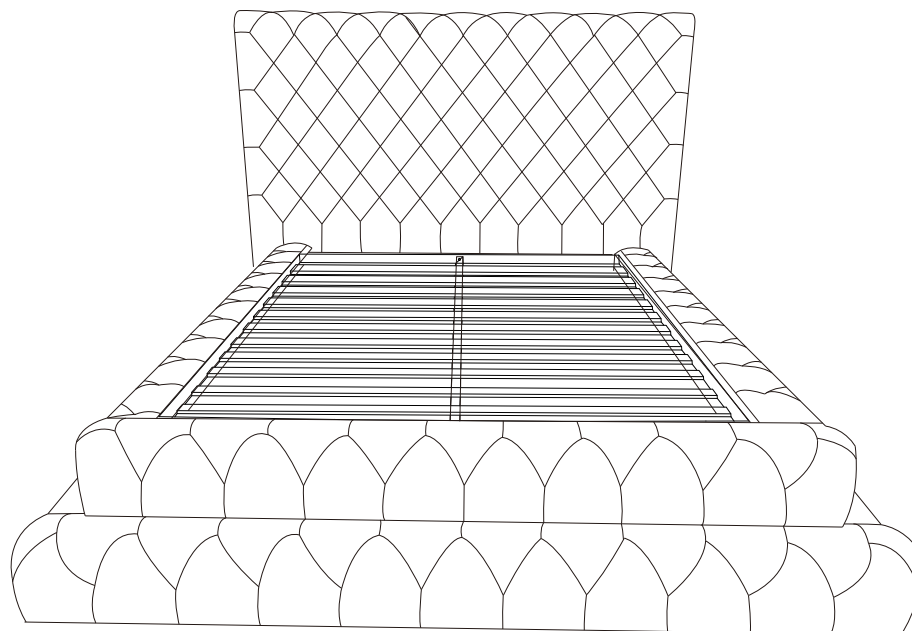

ASSEMBLY INSTRUCTION

NO.:cs-222-QUEEN

spare parts 1

| | | | | |
|-----------------|--|-----------------|---|---|
| <p>A</p> |  Headboard x1 | <p>E</p> |  E1 Metal Leg Support x 2 |  E2 Metal Leg Support x 2 |
| <p>B</p> |  B1 Footboard x1  B2 Footboard x1 | <p>F</p> |  Bent Slats x 26 | |
| <p>C</p> |  C1 Side Rail x2  C2 Side Rail x2 | <p>G</p> |  Center Plastic Cap x 13 | |
| <p>D</p> |  Center Support bar x1 | <p>H</p> |  End Plastic Cap x 26 | |

spare parts 2

| | | | |
|-----------------|--|-----------------|---|
| <p>a</p> |  5/16*40mm x24 | <p>e</p> |  5/16 x4 |
| <p>b</p> |  5/16*50mm x4 | <p>f</p> |  M5 x1 |
| <p>c</p> |  5/16 x28 | <p>g</p> |  x1 |
| <p>d</p> |  5/16 x28 | | |

setp:1

setp:2

setp:3

setp: 4

setp:5

setp: 6