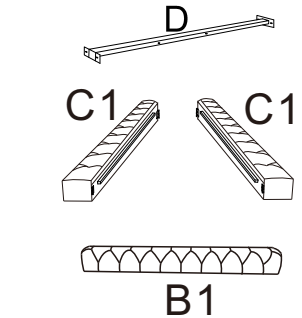

ASSEMBLY INSTRUCTION

NO.:cs-222-QUEEN

spare parts 1

| | | | | |
|-----------------|--|-----------------|---|---|
| <p>A</p> |  Headboard x1 | <p>E</p> |  E1 Metal Leg Support x 2 |  E2 Metal Leg Support x 2 |
| <p>B</p> |  B1 Footboard x1  B2 Footboard x1 | <p>F</p> |  Bent Slats x 26 | |
| <p>C</p> |  C1 Side Rail x2  C2 Side Rail x2 | <p>G</p> |  Center Plastic Cap x 13 | |
| <p>D</p> |  Center Support bar x1 | <p>H</p> |  End Plastic Cap x 26 | |

spare parts 2

| | | | |
|-----------------|--|-----------------|---|
| <p>a</p> |  5/16*40mm x24 | <p>e</p> |  5/16 x4 |
| <p>b</p> |  5/16*50mm x4 | <p>f</p> |  M5 x1 |
| <p>c</p> |  5/16 x28 | <p>g</p> |  x1 |
| <p>d</p> |  5/16 x28 | | |

setp:1

setp:2

setp:3

setp: 4

setp:5

setp: 6