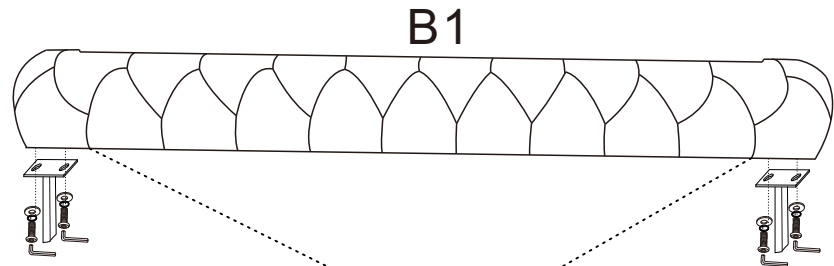

ASSEMBLY INSTRUCTION

NO.:cs-222-QUEEN

spare parts 1

| | | | | |
|-----------------|--|-----------------|---|---|
| <p>A</p> |  Headboard x1 | <p>E</p> |  E1 Metal Leg Support x 2 |  E2 Metal Leg Support x 2 |
| <p>B</p> |  B1 Footboard x1  B2 Footboard x1 | <p>F</p> |  Bent Slats x 26 | |
| <p>C</p> |  C1 Side Rail x2  C2 Side Rail x2 | <p>G</p> |  Center Plastic Cap x 13 | |
| <p>D</p> |  Center Support bar x1 | <p>H</p> |  End Plastic Cap x 26 | |

spare parts 2

| | | | |
|-----------------|--|-----------------|---|
| <p>a</p> |  5/16*40mm x24 | <p>e</p> |  5/16 x4 |
| <p>b</p> |  5/16*50mm x4 | <p>f</p> |  M5 x1 |
| <p>c</p> |  5/16 x28 | <p>g</p> |  x1 |
| <p>d</p> |  5/16 x28 | | |

setp:1

setp:2

setp:3

setp: 4

setp:5

setp: 6