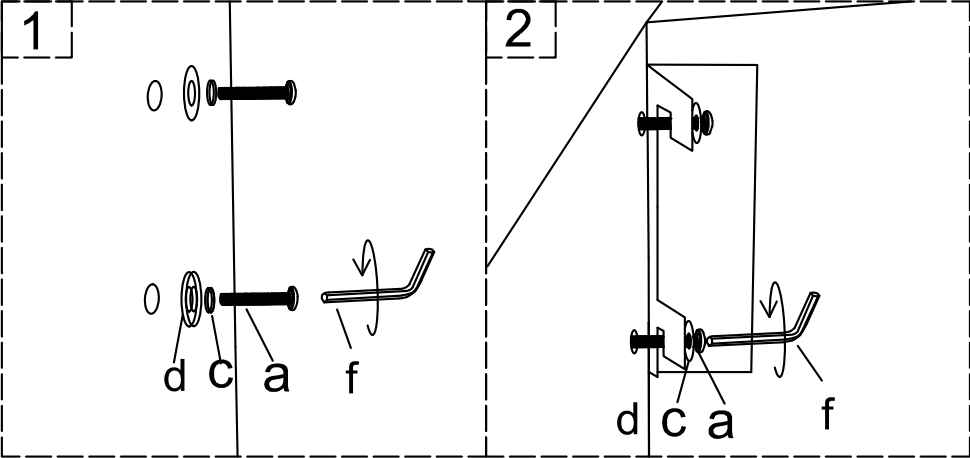

ASSEMBLY INSTRUCTION

NO.:cs-222-QUEEN

spare parts 1

| | | | | |
|-----------------|--|-----------------|---|---|
| <p>A</p> |  Headboard x1 | <p>E</p> |  E1 Metal Leg Support x 2 |  E2 Metal Leg Support x 2 |
| <p>B</p> |  B1 Footboard x1  B2 Footboard x1 | <p>F</p> |  Bent Slats x 26 | |
| <p>C</p> |  C1 Side Rail x2  C2 Side Rail x2 | <p>G</p> |  Center Plastic Cap x 13 | |
| <p>D</p> |  Center Support bar x1 | <p>H</p> |  End Plastic Cap x 26 | |

spare parts 2

| | | | |
|-----------------|--|-----------------|---|
| <p>a</p> |  5/16*40mm x24 | <p>e</p> |  5/16 x4 |
| <p>b</p> |  5/16*50mm x4 | <p>f</p> |  M5 x1 |
| <p>c</p> |  5/16 x28 | <p>g</p> |  x1 |
| <p>d</p> |  5/16 x28 | | |

setp:1

setp:2

setp:3

setp: 4

setp:5

setp: 6