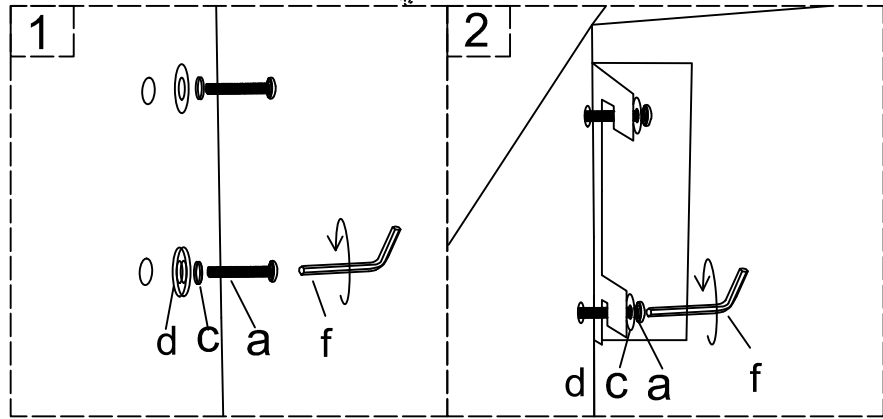

ASSEMBLY INSTRUCTION

NO.:cs-222-QUEEN

spare parts 1

| | | | | |
|-----------------|--|-----------------|---|---|
| <p>A</p> |  Headboard x1 | <p>E</p> |  E1 Metal Leg Support x 2 |  E2 Metal Leg Support x 2 |
| <p>B</p> |  B1 Footboard x1  B2 Footboard x1 | <p>F</p> |  Bent Slats x 26 | |
| <p>C</p> |  C1 Side Rail x2  C2 Side Rail x2 | <p>G</p> |  Center Plastic Cap x 13 | |
| <p>D</p> |  Center Support bar x1 | <p>H</p> |  End Plastic Cap x 26 | |

spare parts 2

| | | | |
|-----------------|--|-----------------|---|
| <p>a</p> |  5/16*40mm x24 | <p>e</p> |  5/16 x4 |
| <p>b</p> |  5/16*50mm x4 | <p>f</p> |  M5 x1 |
| <p>c</p> |  5/16 x28 | <p>g</p> |  x1 |
| <p>d</p> |  5/16 x28 | | |

setp:1

setp:2

setp:3

setp: 4

setp:5

setp: 6