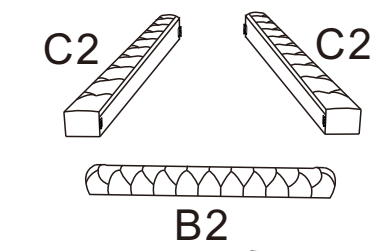

ASSEMBLY INSTRUCTION

NO.:cs-222-QUEEN

spare parts 1

| | | | | |
|-----------------|--|-----------------|---|---|
| <p>A</p> |  Headboard x1 | <p>E</p> |  E1 Metal Leg Support x 2 |  E2 Metal Leg Support x 2 |
| <p>B</p> |  B1 Footboard x1  B2 Footboard x1 | <p>F</p> |  Bent Slats x 26 | |
| <p>C</p> |  C1 Side Rail x2  C2 Side Rail x2 | <p>G</p> |  Center Plastic Cap x 13 | |
| <p>D</p> |  Center Support bar x1 | <p>H</p> |  End Plastic Cap x 26 | |

spare parts 2

| | | | |
|-----------------|--|-----------------|---|
| <p>a</p> |  5/16*40mm x24 | <p>e</p> |  5/16 x4 |
| <p>b</p> |  5/16*50mm x4 | <p>f</p> |  M5 x1 |
| <p>c</p> |  5/16 x28 | <p>g</p> |  x1 |
| <p>d</p> |  5/16 x28 | | |

setp:1

setp:2

setp:3

setp: 4

setp:5

setp: 6