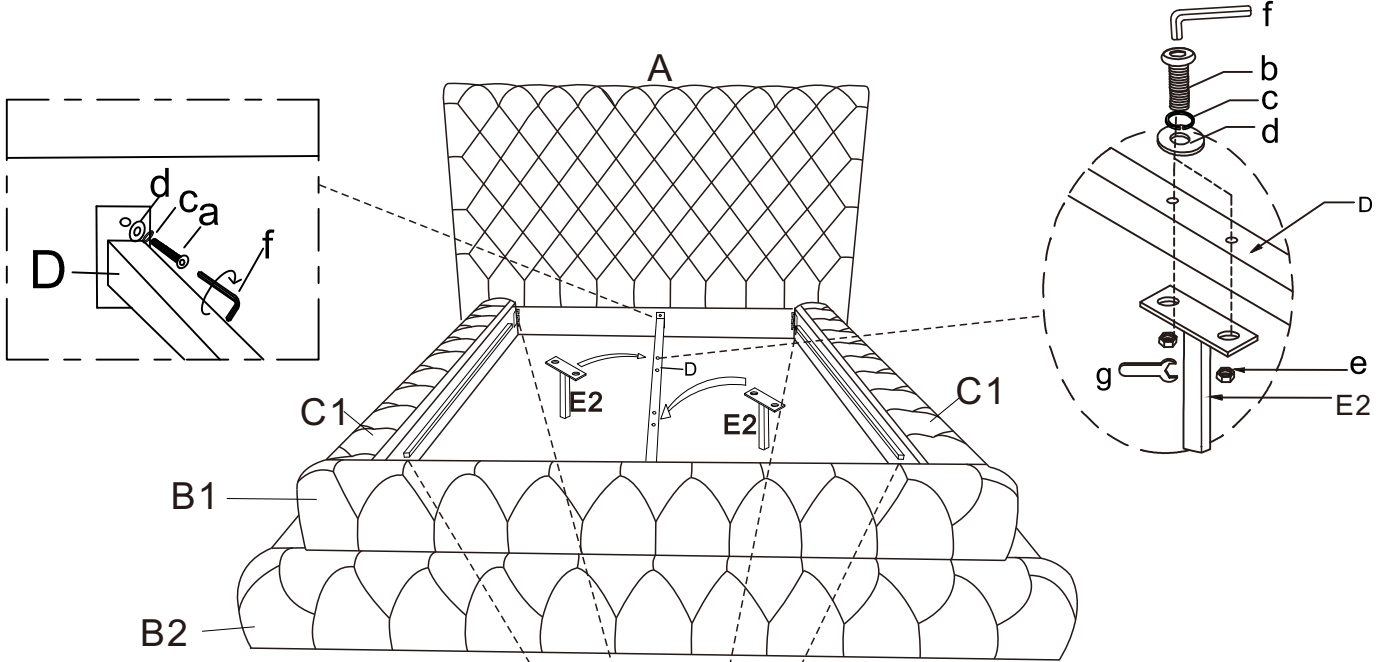

ASSEMBLY INSTRUCTION

NO.:cs-222-QUEEN

spare parts 1

| | | | | |
|-----------------|--|-----------------|---|---|
| <p>A</p> |  Headboard x1 | <p>E</p> |  E1 Metal Leg Support x 2 |  E2 Metal Leg Support x 2 |
| <p>B</p> |  B1 Footboard x1  B2 Footboard x1 | <p>F</p> |  Bent Slats x 26 | |
| <p>C</p> |  C1 Side Rail x2  C2 Side Rail x2 | <p>G</p> |  Center Plastic Cap x 13 | |
| <p>D</p> |  Center Support bar x1 | <p>H</p> |  End Plastic Cap x 26 | |

spare parts 2

| | | | |
|-----------------|--|-----------------|---|
| <p>a</p> |  5/16*40mm x24 | <p>e</p> |  5/16 x4 |
| <p>b</p> |  5/16*50mm x4 | <p>f</p> |  M5 x1 |
| <p>c</p> |  5/16 x28 | <p>g</p> |  x1 |
| <p>d</p> |  5/16 x28 | | |

setp:1

setp:2

setp:3

setp: 4

setp:5

setp: 6