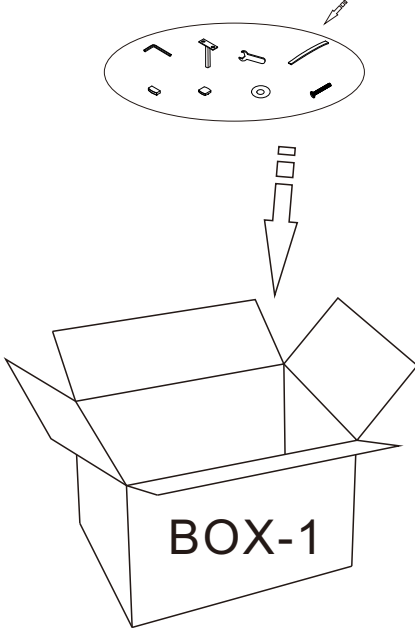

ASSEMBLY INSTRUCTION

NO.:cs-222-QUEEN

spare parts 1

| | | | | |
|-----------------|--|-----------------|---|---|
| <p>A</p> |  Headboard x1 | <p>E</p> |  E1 Metal Leg Support x 2 |  E2 Metal Leg Support x 2 |
| <p>B</p> |  B1 Footboard x1  B2 Footboard x1 | <p>F</p> |  Bent Slats x 26 | |
| <p>C</p> |  C1 Side Rail x2  C2 Side Rail x2 | <p>G</p> |  Center Plastic Cap x 13 | |
| <p>D</p> |  Center Support bar x1 | <p>H</p> |  End Plastic Cap x 26 | |

spare parts 2

| | | | |
|-----------------|--|-----------------|---|
| <p>a</p> |  5/16*40mm x24 | <p>e</p> |  5/16 x4 |
| <p>b</p> |  5/16*50mm x4 | <p>f</p> |  M5 x1 |
| <p>c</p> |  5/16 x28 | <p>g</p> |  x1 |
| <p>d</p> |  5/16 x28 | | |

setp:1

setp:2

setp:3

setp: 4

setp:5

setp: 6