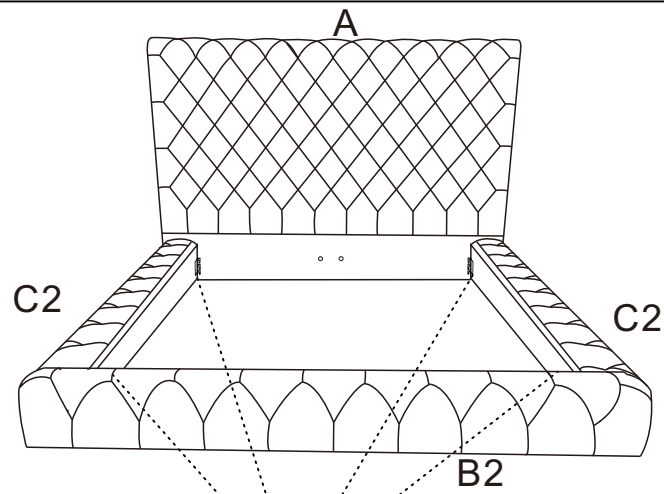

ASSEMBLY INSTRUCTION

NO.:cs-222-QUEEN

spare parts 1

| | | | | |
|-----------------|--|-----------------|---|---|
| <p>A</p> |  Headboard x1 | <p>E</p> |  E1 Metal Leg Support x 2 |  E2 Metal Leg Support x 2 |
| <p>B</p> |  B1 Footboard x1  B2 Footboard x1 | <p>F</p> |  Bent Slats x 26 | |
| <p>C</p> |  C1 Side Rail x2  C2 Side Rail x2 | <p>G</p> |  Center Plastic Cap x 13 | |
| <p>D</p> |  Center Support bar x1 | <p>H</p> |  End Plastic Cap x 26 | |

spare parts 2

| | | | |
|-----------------|--|-----------------|---|
| <p>a</p> |  5/16*40mm x24 | <p>e</p> |  5/16 x4 |
| <p>b</p> |  5/16*50mm x4 | <p>f</p> |  M5 x1 |
| <p>c</p> |  5/16 x28 | <p>g</p> |  x1 |
| <p>d</p> |  5/16 x28 | | |

setp:1

setp:2

setp:3

setp: 4

setp:5

setp: 6