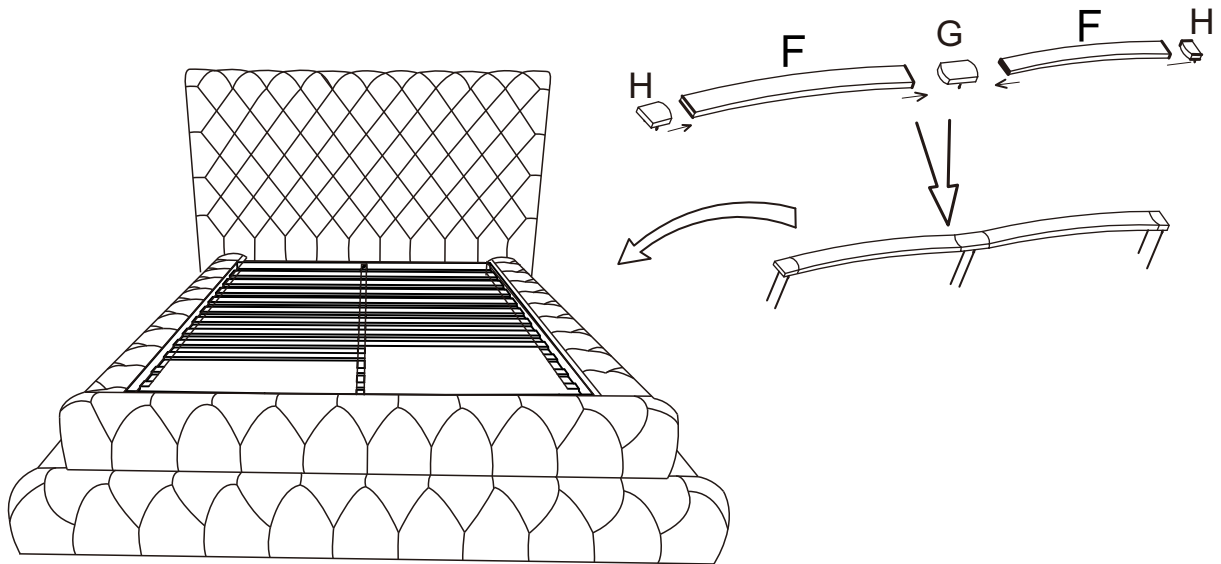

ASSEMBLY INSTRUCTION

NO.:cs-222-QUEEN

spare parts 1

| | | | | |
|-----------------|--|-----------------|---|---|
| <p>A</p> |  Headboard x1 | <p>E</p> |  E1 Metal Leg Support x 2 |  E2 Metal Leg Support x 2 |
| <p>B</p> |  B1 Footboard x1  B2 Footboard x1 | <p>F</p> |  Bent Slats x 26 | |
| <p>C</p> |  C1 Side Rail x2  C2 Side Rail x2 | <p>G</p> |  Center Plastic Cap x 13 | |
| <p>D</p> |  Center Support bar x1 | <p>H</p> |  End Plastic Cap x 26 | |

spare parts 2

| | | | |
|-----------------|--|-----------------|---|
| <p>a</p> |  5/16*40mm x24 | <p>e</p> |  5/16 x4 |
| <p>b</p> |  5/16*50mm x4 | <p>f</p> |  M5 x1 |
| <p>c</p> |  5/16 x28 | <p>g</p> |  x1 |
| <p>d</p> |  5/16 x28 | | |

setp:1

setp:2

setp:3

setp: 4

setp:5

setp: 6