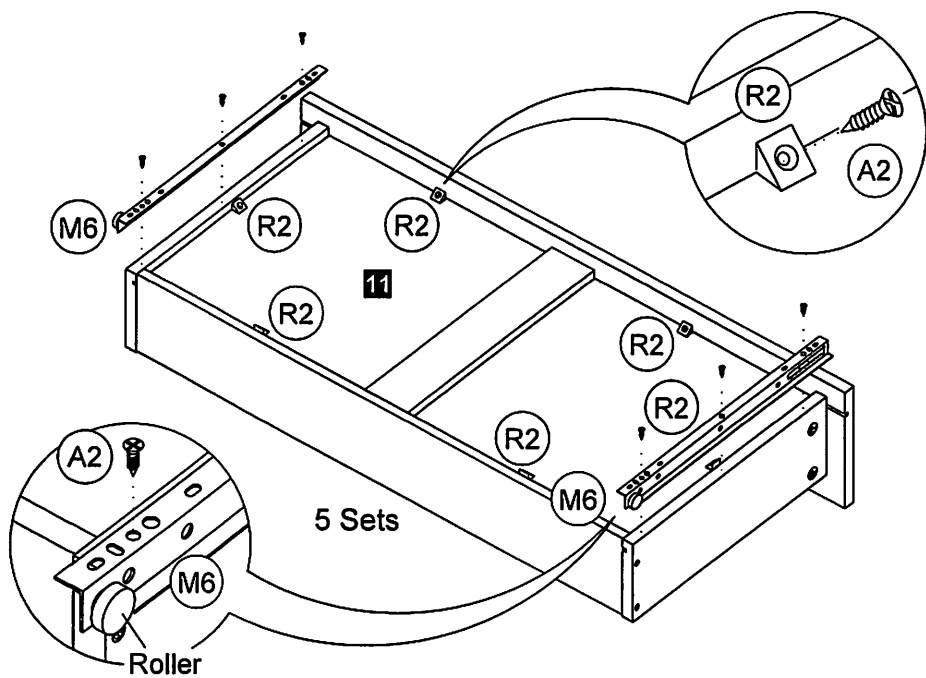

STEP 5

A2		Screw m3.5 x 14mm	60 pcs
M6		Drawer Metal Slide 350mm	5 sets
R2		Single Plastic Cap	30 pcs