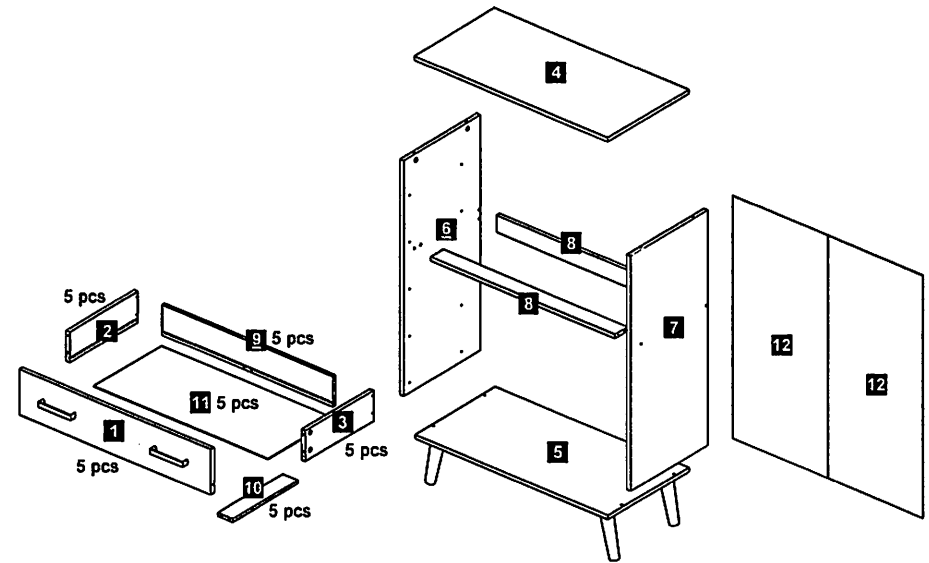

# BETTER HOME PRODUCTS ASSEMBLY INSTRUCTIONS

14\_0018

Hardware List			
A2		Screw m3.5 x 14mm	80 pcs
A7		Screw m4 x 30mm	20 pcs
A10		Screw m4 x 38mm	20 pcs
A17		Screw m6.3 x 40mm	8 pcs
A34		Euro Screw m5 x 8mm	20 pcs
D4		Wood Dowel 6 x 25mm	20 pcs
D6		Wood Dowel 8 x 25mm	4 pcs
F2		Mini Fix 15mm	24 sets
H15		Handle 128mm	10 pcs
L17		Wood Leg 170mm	4 pcs
M6		Drawer Metal Slide 350mm	5 sets
N1		Allen Key	1 pcs
N3		Nail	40 (+-3) pcs
R2		Single Plastic Cap	30 pcs
Y		Crosshead Cover	4 pcs

MADE IN MALAYSIA

Page 1/16

Parts List		
1	Drawer Front Panel	5 pcs
2	Drawer Side Panel (L)	5 pcs
3	Drawer Side Panel (R)	5 pcs
4	Top Panel	1 pc
5	Bottom Panel	1 pc
6	Side Panel (L)	1 pc
7	Side Panel (R)	1 pc
8	Small Crossbar	2 pcs
9	Drawer Back Board	5 pcs
10	Drawer Crossbar	5 pcs
11	Drawer Bottom Panel	5 pcs
12	Backboard	2 pcs