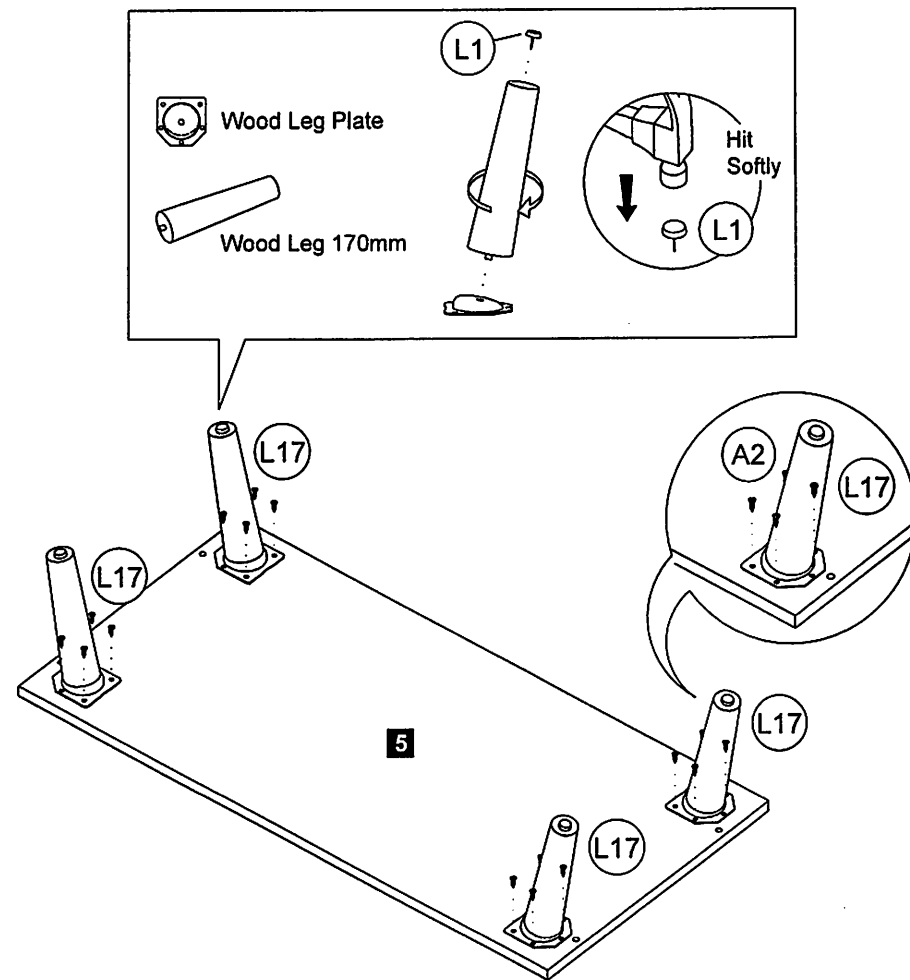

STEP 6

A2		Screw m3.5 x 14mm	16 pcs
L17		Wood Leg 170mm	4 pcs