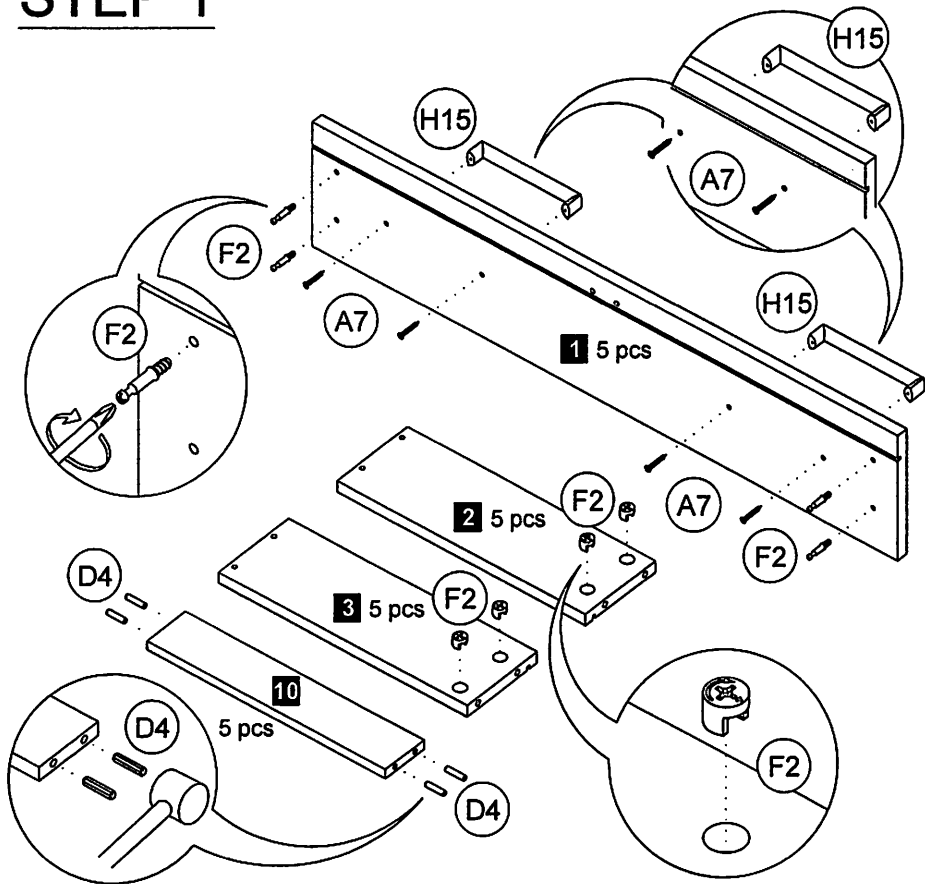

# STEP 1

A7		Screw m4 x 30mm	20 pcs
D4		Wood Dowel 6 x 25mm	20 pcs
F2		Mini Fix Cam	20 pcs
F2		Mini Fix Bolt	20 pcs
H15		Handle 128mm	10 pcs

# STEP 2

A10		Screw m4 x 38mm	20 pcs
-----	---	-----------------	--------

# BETTER HOME PRODUCTS ASSEMBLY INSTRUCTIONS

14\_0018

Hardware List			
A2		Screw m3.5 x 14mm	80 pcs
A7		Screw m4 x 30mm	20 pcs
A10		Screw m4 x 38mm	20 pcs
A17		Screw m6.3 x 40mm	8 pcs
A34		Euro Screw m5 x 8mm	20 pcs
D4		Wood Dowel 6 x 25mm	20 pcs
D6		Wood Dowel 8 x 25mm	4 pcs
F2		Mini Fix 15mm	24 sets
H15		Handle 128mm	10 pcs
L17		Wood Leg 170mm	4 pcs
M6		Drawer Metal Slide 350mm	5 sets
N1		Allen Key	1 pcs
N3		Nail	40 (+-3) pcs
R2		Single Plastic Cap	30 pcs
Y		Crosshead Cover	4 pcs

MADE IN MALAYSIA

Page 1/16

Parts List		
1	Drawer Front Panel	5 pcs
2	Drawer Side Panel (L)	5 pcs
3	Drawer Side Panel (R)	5 pcs
4	Top Panel	1 pc
5	Bottom Panel	1 pc
6	Side Panel (L)	1 pc
7	Side Panel (R)	1 pc
8	Small Crossbar	2 pcs
9	Drawer Back Board	5 pcs
10	Drawer Crossbar	5 pcs
11	Drawer Bottom Panel	5 pcs
12	Backboard	2 pcs