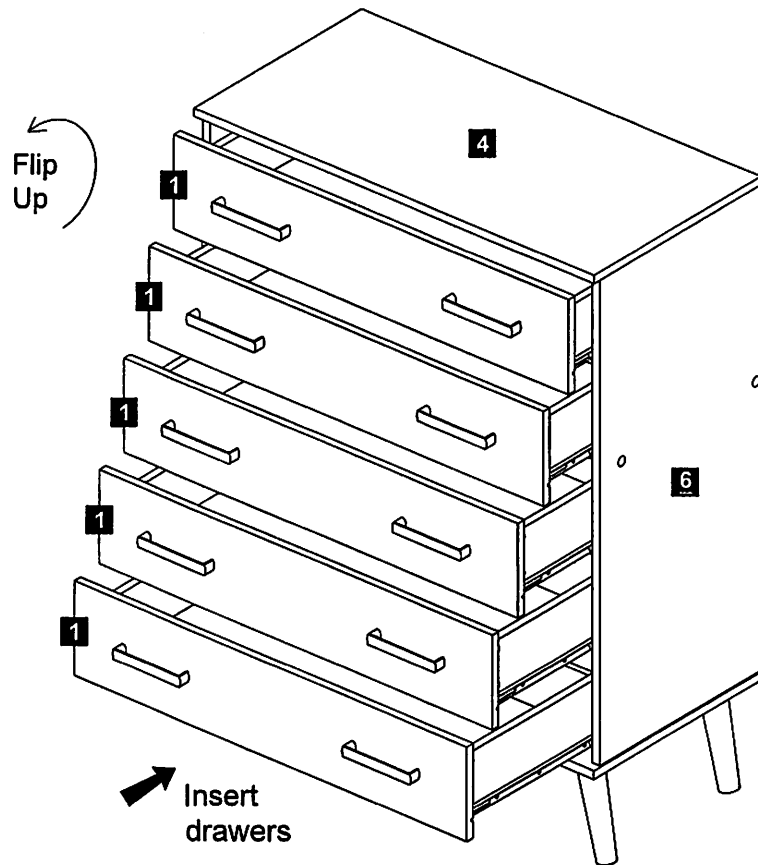

STEP 13

THANK YOU

We hope you enjoy your new purchase.

We have personally inspected this product.

In the event that you need any additional help for any reason,

Please do not hesitate to contact us at: 973-473-5068

Email maria@better-homeproducts.com

See our website Woodpeckers-furniture.com

Better Home Products
323 Cortland Street
Belleville New Jersey

Thank you