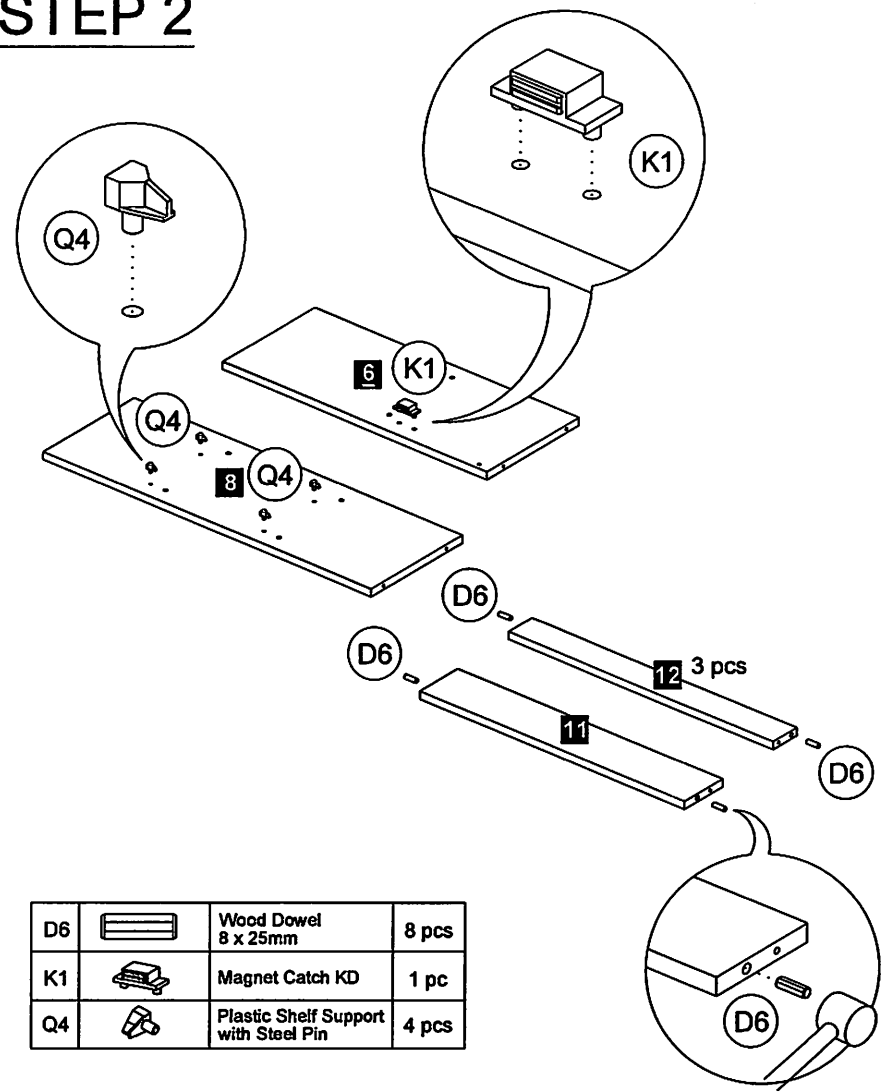

# STEP 1

F2		Mini Fix Cam	8 pcs
F2		Mini Fix Bolt	8 pcs
Q4		Plastic Shelf Support with Steel Pin	4 pcs
L1		Leg Pin	4 pcs

# STEP 2

D6		Wood Dowel 8 x 25mm	8 pcs
K1		Magnet Catch KD	1 pc
Q4		Plastic Shelf Support with Steel Pin	4 pcs

# BETTER HOME PRODUCTS ASSEMBLY INSTRUCTIONS

3409

Hardware List			
A2		Screw m3.5 x 14mm	13 pcs
A6		Screw m4 x 25mm	2 pcs
A17		Screw m6.3 x 40mm	24 pcs
D6		Wood Dowel 8 x 25mm	8 pcs
E3		Door Holder	2 pcs
F2		Mini Fix 15mm	8 sets
H3		Handle 96mm	1 pc
K1		Magnet Catch KD	1 set
L1		Leg Pin	4 pcs
N1		Allen Key	1 pc
N3		Nail	20 (+-3) pcs
Q4		Plastic Shelf Support with Steel Pin	8 pcs
R1		L Bracket	2 pcs
Y		Crosshead Cover	22 pcs

MADE IN MALAYSIA

Page 1/13

Parts List		
1	Big Side Panel (L)	1 pc
2	Big Side Panel (R)	1 pc
3	Side Panel (L)	1 pc
4	Side Panel (R)	1 pc
5	Top Panel	1 pc
6	Big Shelf Panel	1 pc
7	Door Panel	1 pc
8	Center Panel	1 pc
9	Shelf Panel	2 pcs
10	Small Shelf Panel	2 pcs
11	Big Crossbar	1 pc
12	Crossbar Panel	3 pcs
13	Backboard	3 pcs