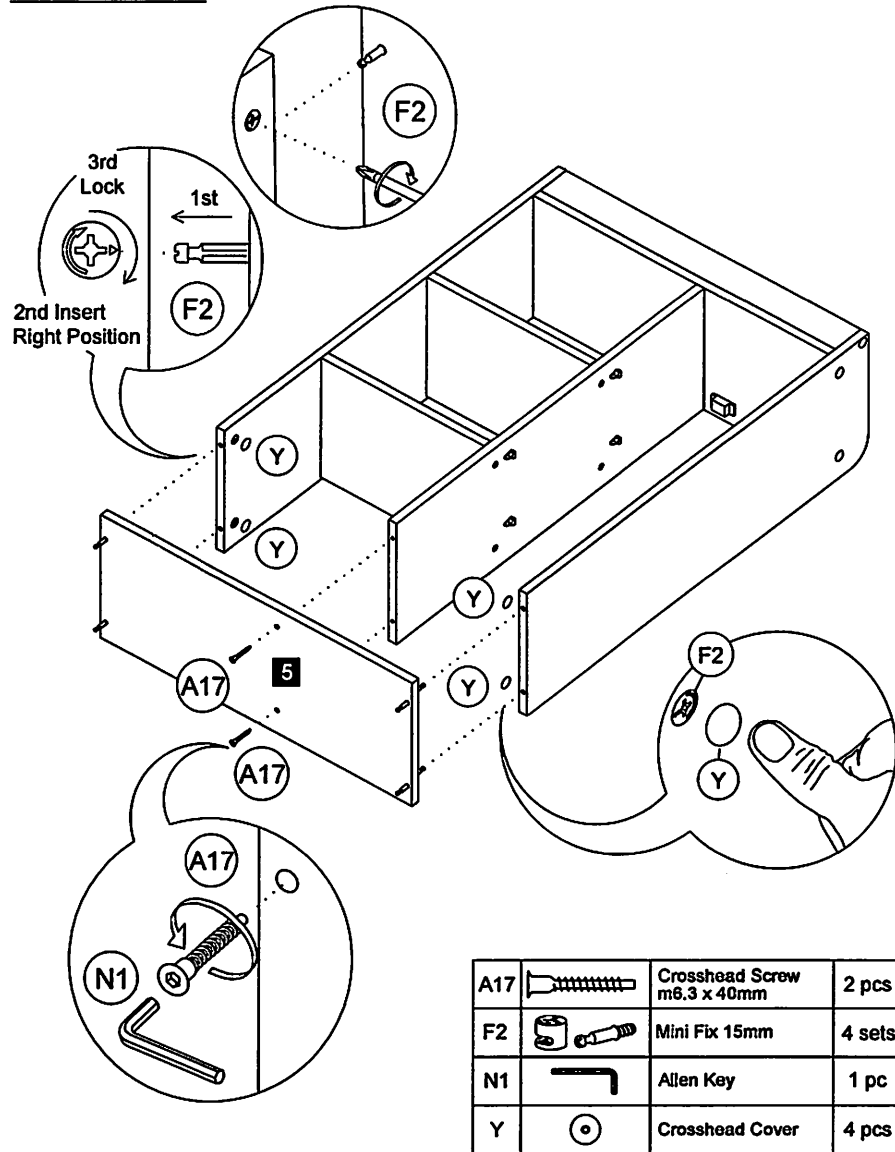

STEP 5

A17		Crosshead Screw m6.3 x 40mm	2 pcs
F2		Mini Fix 15mm	4 sets
N1		Allen Key	1 pc
Y		Crosshead Cover	4 pcs