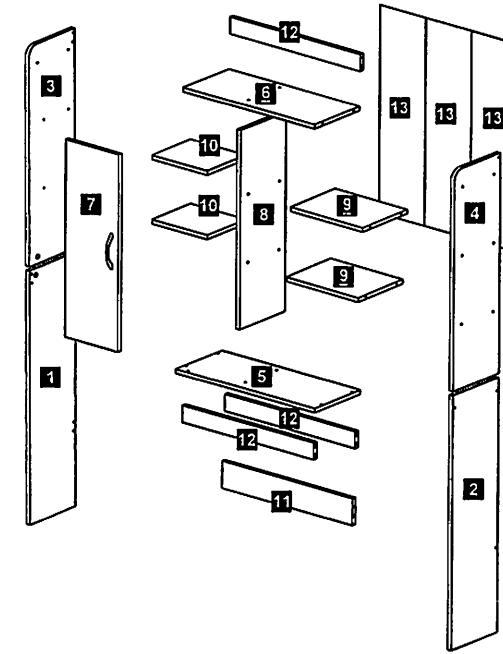

# BETTER HOME PRODUCTS ASSEMBLY INSTRUCTIONS

3409

Hardware List			
A2		Screw m3.5 x 14mm	13 pcs
A6		Screw m4 x 25mm	2 pcs
A17		Screw m6.3 x 40mm	24 pcs
D6		Wood Dowel 8 x 25mm	8 pcs
E3		Door Holder	2 pcs
F2		Mini Fix 15mm	8 sets
H3		Handle 96mm	1 pc
K1		Magnet Catch KD	1 set
L1		Leg Pin	4 pcs
N1		Allen Key	1 pc
N3		Nail	20 (+-3) pcs
Q4		Plastic Shelf Support with Steel Pin	8 pcs
R1		L Bracket	2 pcs
Y		Crosshead Cover	22 pcs

MADE IN MALAYSIA

Page 1/13

Parts List		
1	Big Side Panel (L)	1 pc
2	Big Side Panel (R)	1 pc
3	Side Panel (L)	1 pc
4	Side Panel (R)	1 pc
5	Top Panel	1 pc
6	Big Shelf Panel	1 pc
7	Door Panel	1 pc
8	Center Panel	1 pc
9	Shelf Panel	2 pcs
10	Small Shelf Panel	2 pcs
11	Big Crossbar	1 pc
12	Crossbar Panel	3 pcs
13	Backboard	3 pcs