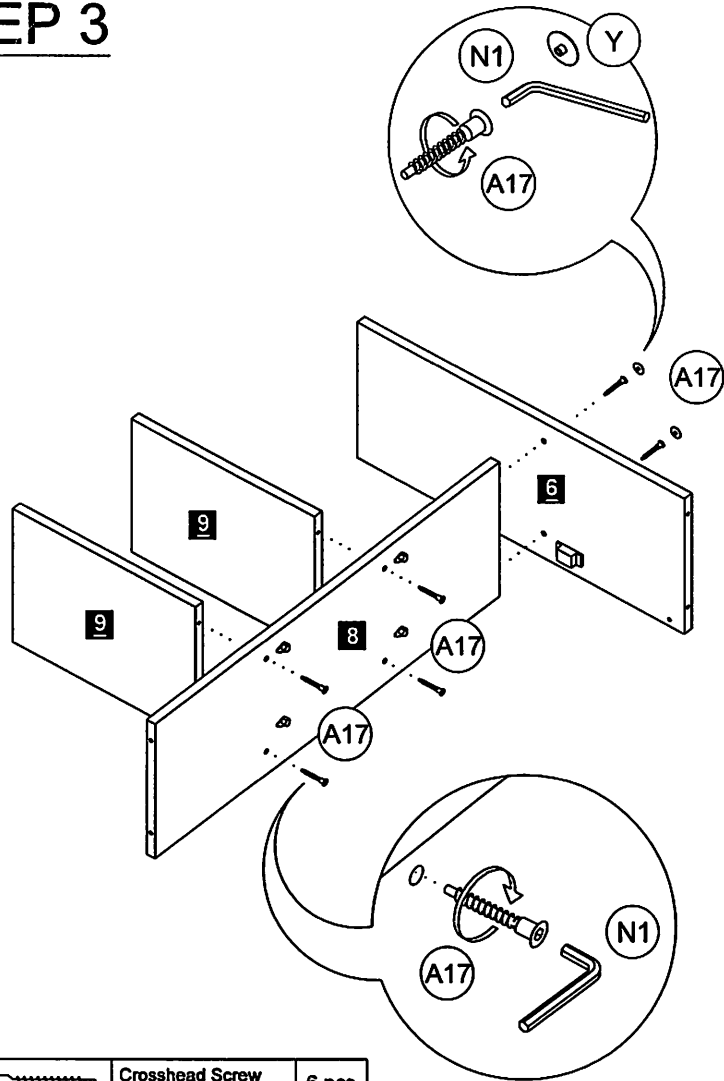

STEP 3

A17		Crosshead Screw m6.3 x 40mm	6 pcs
N1		Allen Key	1 pc
Y		Crosshead Cover	2 pcs