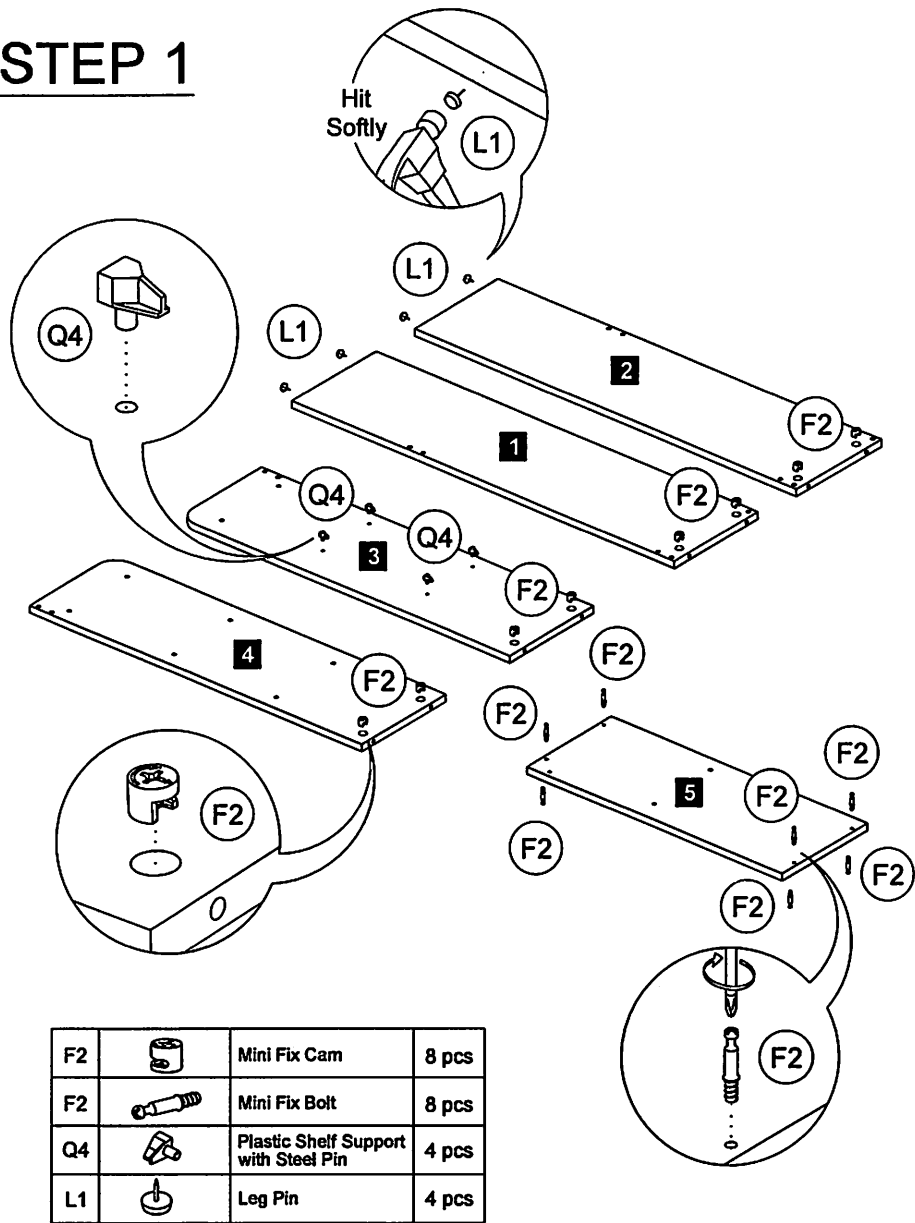

# STEP 1

F2		Mini Fix Cam	8 pcs
F2		Mini Fix Bolt	8 pcs
Q4		Plastic Shelf Support with Steel Pin	4 pcs
L1		Leg Pin	4 pcs

# STEP 2

D6		Wood Dowel 8 x 25mm	8 pcs
K1		Magnet Catch KD	1 pc
Q4		Plastic Shelf Support with Steel Pin	4 pcs

# BETTER HOME PRODUCTS ASSEMBLY INSTRUCTIONS

3409

Hardware List			
A2		Screw m3.5 x 14mm	13 pcs
A6		Screw m4 x 25mm	2 pcs
A17		Screw m6.3 x 40mm	24 pcs
D6		Wood Dowel 8 x 25mm	8 pcs
E3		Door Holder	2 pcs
F2		Mini Fix 15mm	8 sets
H3		Handle 96mm	1 pc
K1		Magnet Catch KD	1 set
L1		Leg Pin	4 pcs
N1		Allen Key	1 pc
N3		Nail	20 (+-3) pcs
Q4		Plastic Shelf Support with Steel Pin	8 pcs
R1		L Bracket	2 pcs
Y		Crosshead Cover	22 pcs

MADE IN MALAYSIA

Page 1/13

Parts List		
1	Big Side Panel (L)	1 pc
2	Big Side Panel (R)	1 pc
3	Side Panel (L)	1 pc
4	Side Panel (R)	1 pc
5	Top Panel	1 pc
6	Big Shelf Panel	1 pc
7	Door Panel	1 pc
8	Center Panel	1 pc
9	Shelf Panel	2 pcs
10	Small Shelf Panel	2 pcs
11	Big Crossbar	1 pc
12	Crossbar Panel	3 pcs
13	Backboard	3 pcs