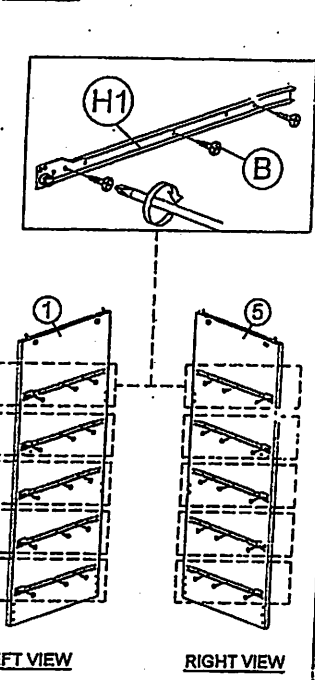

ASSEMBLY INSTRUCTION

MODEL : COD 5970 - 5 DRAWERS CHEST

HARDWARE	A	B	C	D	E	F	G	H	I	J	K	L	
	  PLASTIC DOWEL M8X25MM 1X38	 CB SCREW M3.5X12MM 1X60	 CB SCREW M4X35MM 1X20	 CSK CAP M6X40MM 1X10	 MINIFIX 5654 24 SETS	 HANDLE VSC18 (224MM) 1X5	 PH SCREW M4X20MM 1X10	 CAP 1X34	 DRAWER SLIDE 14" 5 SETS	 POWER NAIL 5/8 1X54	 PLASTIC PIN 1X6	 CAM LOCK 1 SET	 ALLEN KEY 1X1

Part List

STEP 1

STEP 2

STEP 3