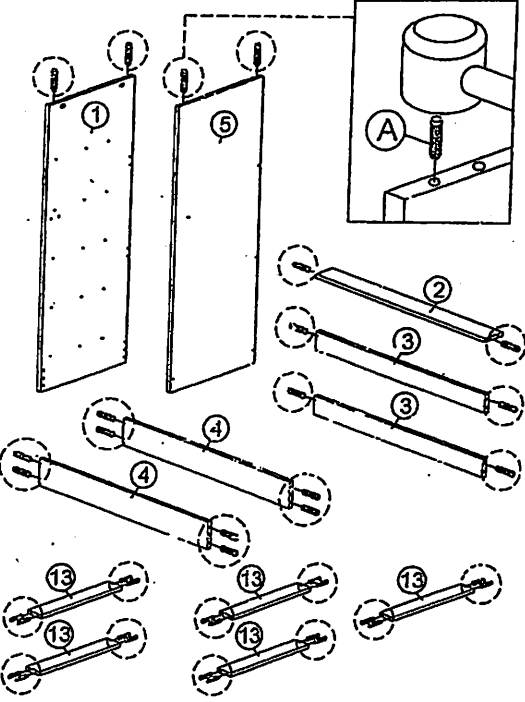

# ASSEMBLY INSTRUCTION

MODEL : COD 5970 - 5 DRAWERS CHEST

HARDWARE	A	B	C	D	E	F	G	H	I	J	K	L
	 PLASTIC DOWEL M8X25MM 1X38	 CB SCREW M3.5X12MM 1X60	 CB SCREW M4X35MM 1X20	 CSK CAP M6X40MM 1X10	 MINIFIX 5654 24 SETS	 HANDLE VSC18 (224MM) 1X5	 PH SCREW M4X20MM 1X10	 CAP 1X34	 DRAWER SLIDE 14" 5 SETS	 POWER NAIL 5/8 1X54	 PLASTIC PIN 1X6	 CAM LOCK 1 SET

Part List

STEP 1

STEP 2

STEP 3

SOFT, DRY CLOTH

CHEMICAL

HEAT

KEEP DRY