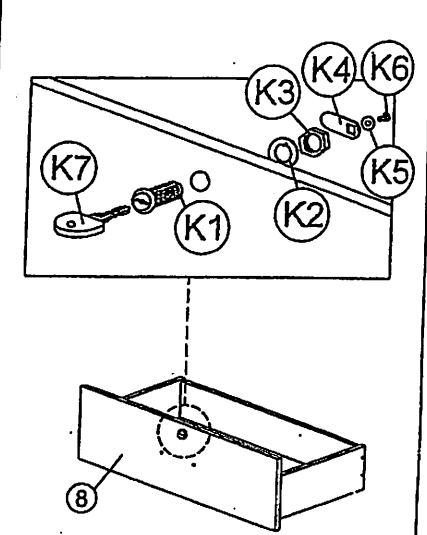

# ASSEMBLY INSTRUCTION

MODEL : COD 5970 - 5 DRAWERS CHEST

STEP 10

STEP 11

STEP 12

STEP 13

STEP 14

COMPLETED

# ASSEMBLY INSTRUCTION

MODEL : COD 5970 - 5 DRAWERS CHEST

HARDWARE	A	B	C	D	E	F	G	H	I	J	K	L
	 PLASTIC DOWEL M8X25MM 1X38	 CB SCREW M3.5X12MM 1X60	 CB SCREW M4X35MM 1X20	 CSK CAP M6X40MM 1X10	 MINIFIX 5654 24 SETS	 HANDLE VSC18 (224MM) 1X5	 PH SCREW M4X20MM 1X10	 CAP 1X34	 DRAWER SLIDE 14" 5 SETS	 POWER NAIL 5/8 1X54	 PLASTIC PIN 1X6	 CAM LOCK 1 SET