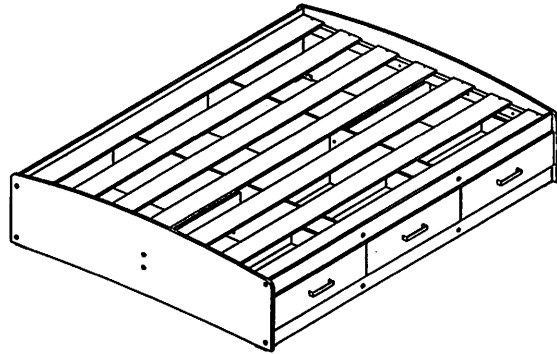

BETTER HOME PRODUCTS

ASSEMBLY INSTRUCTIONS

CBBK Full Bed (Bed Frame)

Hardware List			
A1		Screw m3.5 x 12mm	18 pcs
A2		Screw m3.5 x 14mm	34 pcs
A7		Screw m4 x 30mm	20 pcs
A10		Screw m4 x 38mm	28 pcs
A17		Screw m6.3 x 40mm	20 pcs
A18		Screw m6.3 x 50mm	8 pcs
A34		Euro Screw m5 x 8mm	12 pcs
D4		Wood Dowel 6 x 25mm	42 pcs
F2		Mini Fix 15mm	6 Sets
H15		Handle 128mm	3 pcs
L1		Leg Pin	4 pcs
L2		Plastic Leg L Shape	4 pcs
M7		Drawer Metal Slide 400mm	3 Sets
N1		Allen Key	1 pcs
R2		Single Plastic Cap	18 pcs
Y		Crosshead Cover	20 pcs

MADE IN MALAYSIA

Page 1/16