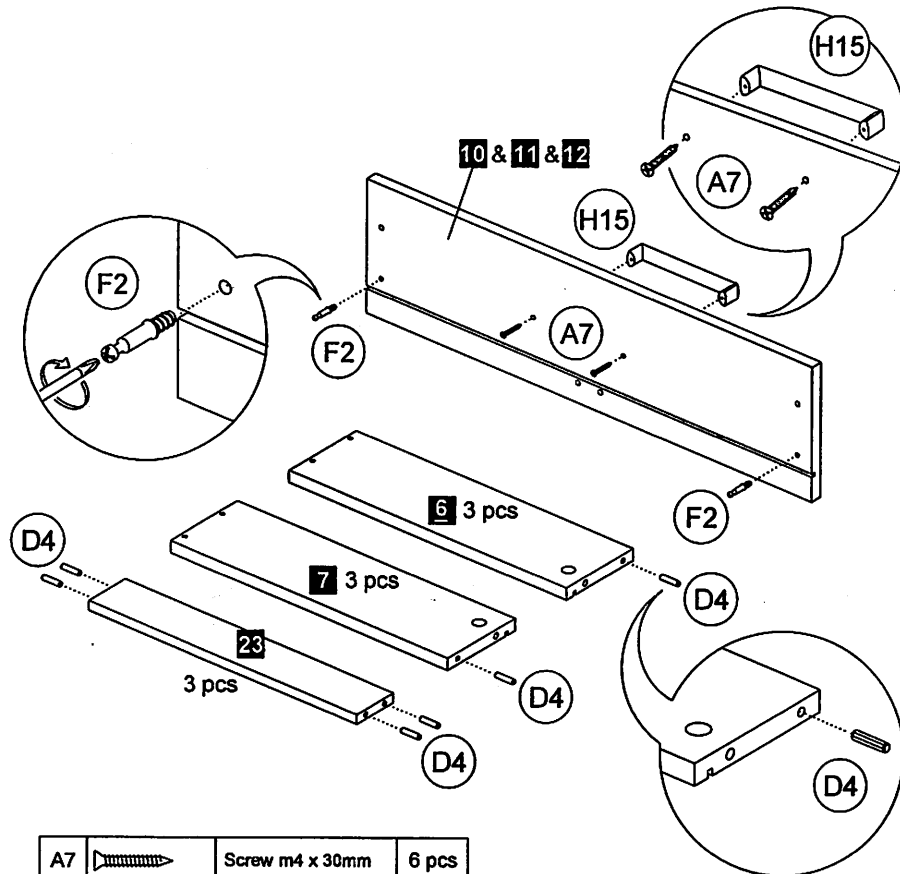

STEP 7

A10		Screw m4 x 38mm	16 pcs
-----	---	-----------------	--------

STEP 8

A17		Crosshead Screw m6.3 x 40mm	4 pcs
N1		Allen Key	1 pc

STEP 5

D4		Wood Dowel 6 x 25mm	16 pcs
----	---	------------------------	--------

STEP 6

A34		Euro Screw	12 pcs
D4		Wood Dowel 6 x 25mm	8 pcs
M7		Drawer Metal Slide 400mm	3 Sets

STEP 3

F2		Mini Fix 15mm	6 sets
----	--	---------------	--------

STEP 4

A1		Screw m3.5 x 12mm	18 pcs
A2		Screw m3.5 x 14mm	18 pcs
M7		Drawer Metal Slide 400mm	3 Sets
R2		Single Plastic Cap	18 pcs

STEP 1

A7		Screw m4 x 30mm	6 pcs
D4		Wood Dowel 6 x 25mm	18 pcs
F2		Mini Fix Bolt	6 pcs
H15		Handle 128mm	3 pcs

STEP 2

A10		Screw m4 x 38mm	12 pcs
-----	---	-----------------	--------

BETTER HOME PRODUCTS

MADE IN MALAYSIA

Page 1/16

Parts List		
6	Drawer Side Panel (L)	3 pcs
7	Drawer Side Panel (R)	3 pcs
8	Top Panel	1 pc
9	Bottom Panel	1 pc
10	Drawer Front Panel (L)	1 pc
11	Drawer Front Panel (C)	1 pc
12	Drawer Front Panel (R)	1 pc
13	Side Panel	1 pc
15	Drawer Back Board	3 pcs
16	Big Center Crossbar	2 pcs
18	Small Side Panel (T)	1 pc
19	Small Side Panel (B)	1 pc
20	Base Wood	7 pcs
21	Center Crossbar	1 pc
22	Small Center Crossbar	2 pcs
23	Drawer Crossbar	3 pcs
25	Drawer Bottom Panel	3 pcs
26	Wood	2 pcs