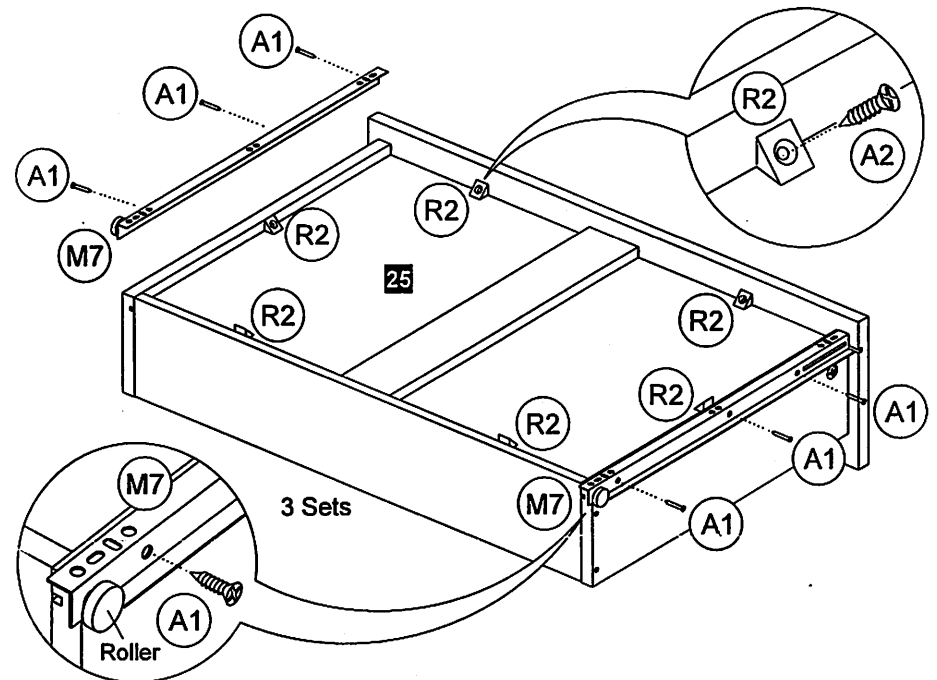

STEP 6

A34		Euro Screw	12 pcs
D4		Wood Dowel 6 x 25mm	8 pcs
M7		Drawer Metal Slide 400mm	3 Sets

STEP 3

F2		Mini Fix 15mm	6 sets
----	--	---------------	--------

STEP 4

A1		Screw m3.5 x 12mm	18 pcs
A2		Screw m3.5 x 14mm	18 pcs
M7		Drawer Metal Slide 400mm	3 Sets
R2		Single Plastic Cap	18 pcs

STEP 1

A7		Screw m4 x 30mm	6 pcs
D4		Wood Dowel 6 x 25mm	18 pcs
F2		Mini Fix Bolt	6 pcs
H15		Handle 128mm	3 pcs

STEP 2

A10		Screw m4 x 38mm	12 pcs
-----	---	-----------------	--------

BETTER HOME PRODUCTS