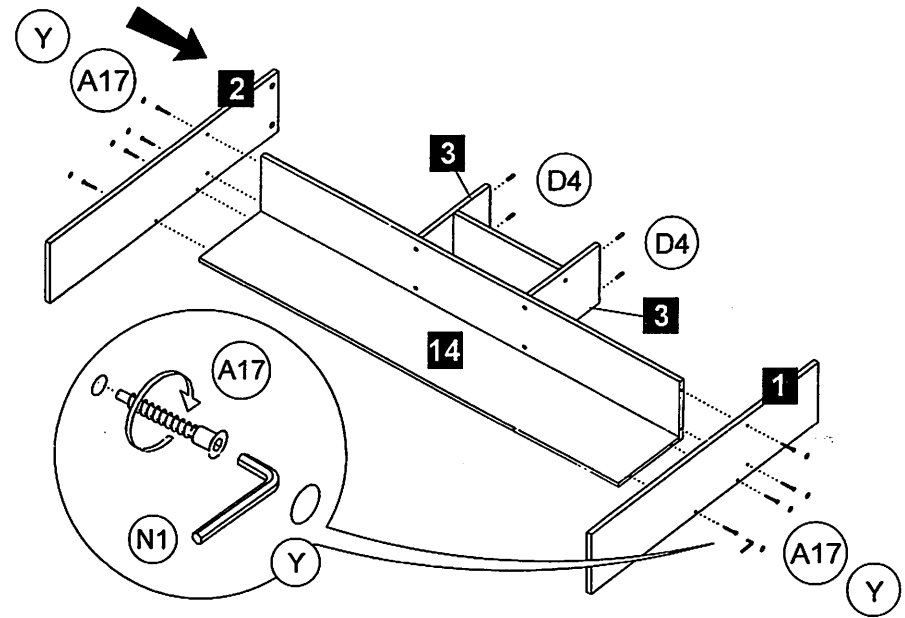

STEP 2

A17		Crosshead Screw m6.3 x 40mm	8 pcs
D4		Wood Dowel 6 x 25mm	4 pcs
N1		Allen Key	1 pc
Y		Crosshead Cover & Mini Fit Cap	8 pcs