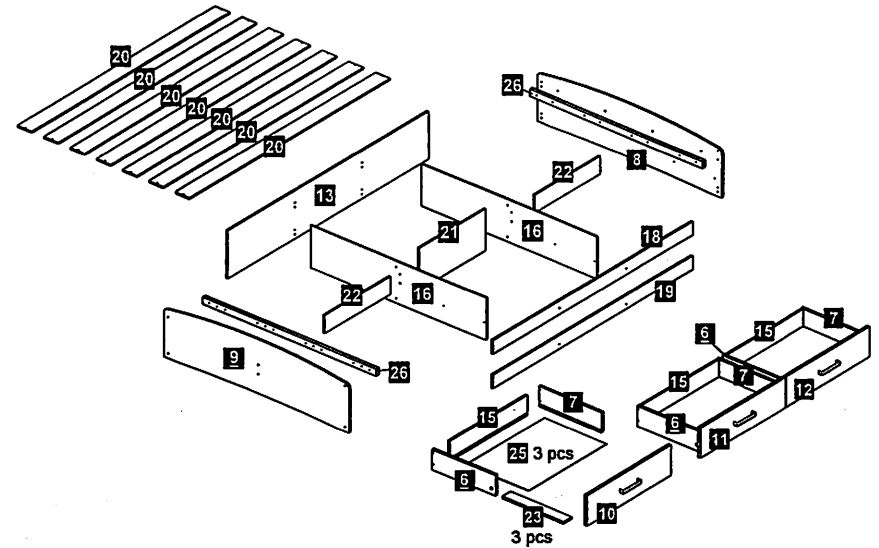

ASSEMBLY INSTRUCTIONS

CBBK Full Bed (Bed Frame)

Hardware List			
A1		Screw m3.5 x 12mm	18 pcs
A2		Screw m3.5 x 14mm	34 pcs
A7		Screw m4 x 30mm	20 pcs
A10		Screw m4 x 38mm	28 pcs
A17		Screw m6.3 x 40mm	20 pcs
A18		Screw m6.3 x 50mm	8 pcs
A34		Euro Screw m5 x 8mm	12 pcs
D4		Wood Dowel 6 x 25mm	42 pcs
F2		Mini Fix 15mm	6 Sets
H15		Handle 128mm	3 pcs
L1		Leg Pin	4 pcs
L2		Plastic Leg L Shape	4 pcs
M7		Drawer Metal Slide 400mm	3 Sets
N1		Allen Key	1 pcs
R2		Single Plastic Cap	18 pcs
Y		Crosshead Cover	20 pcs

MADE IN MALAYSIA

Page 1/16

Parts List		
6	Drawer Side Panel (L)	3 pcs
7	Drawer Side Panel (R)	3 pcs
8	Top Panel	1 pc
9	Bottom Panel	1 pc
10	Drawer Front Panel (L)	1 pc
11	Drawer Front Panel (C)	1 pc
12	Drawer Front Panel (R)	1 pc
13	Side Panel	1 pc
15	Drawer Back Board	3 pcs
16	Big Center Crossbar	2 pcs
18	Small Side Panel (T)	1 pc
19	Small Side Panel (B)	1 pc
20	Base Wood	7 pcs
21	Center Crossbar	1 pc
22	Small Center Crossbar	2 pcs
23	Drawer Crossbar	3 pcs
25	Drawer Bottom Panel	3 pcs
26	Wood	2 pcs