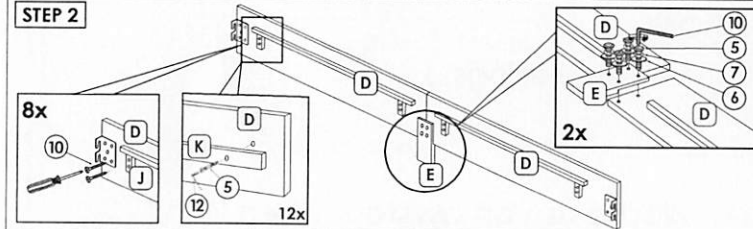

MODEL: INFI 2868 AMELIA (QUEEN)

Assembly Instructions