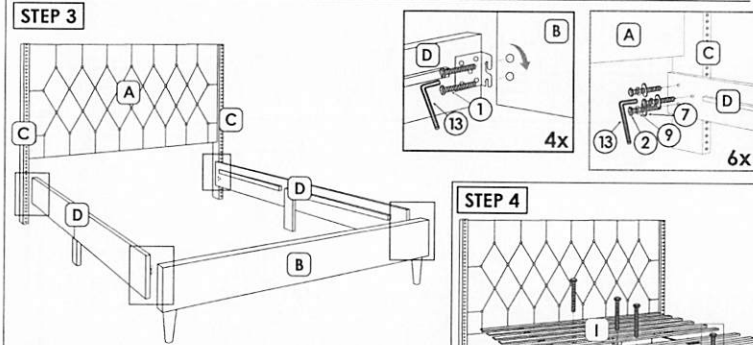

MODEL: INFI 2868 AMELIA (QUEEN)

Assembly Instructions