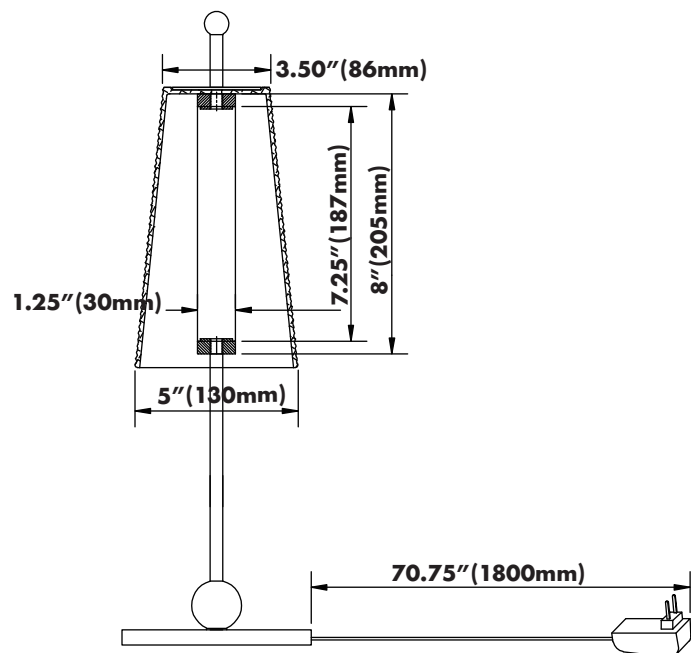

**SPECIFICATIONS**

• LUMENS	504LM
• WATTS	11W
• VOLTAGE	120V
• CRI	90
• CCT	3000K
• IP RATED	DRY LOCATION
• MATERIAL	ALUMINUM / GLASS / IRON
• FINISH	ANTIQUE BRASS
• LIFETIME	50,000 HOURS
• DIMMABLE	YES, 4-WAY TOUCH
• SHADE SHAPE	BASE
• SHADE MATERIAL	CONE
• SHADE COLOR	FROSTED GLASS
• WARRANTY	CLEAR
	5-YEAR LIMITED

THE MEASUREMENTS ARE ROUNDED TO THE NEAREST 1/4"

**AVAILABLE FINISHES**