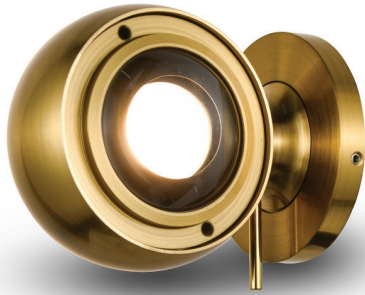

ORBIT SERIES

VMWA004201A008AB

VONN

PROJECT:	TYPE:	CATALOG #:	DATE:
----------	-------	------------	-------

NOMINAL STANDARD SPECIFICATIONS

SKU:	VMWA004201A008AB
FINISH:	ANTIQUE BRASS
LUMEN OUTPUT:	383.98
INPUT VOLTAGE:	120 V
COLOR TEMPERATURE:	3000K
CRI: 90	90
DIMMING:	ELV
POSITIONING:	ADJUSTABLE 350° LEFT - RIGHT
BEAM ANGLE:	85°
WATTAGE:	8 W
CUT OUT:	1.5" Dia.
ENVIRONMENT:	DAMP / IP44
MOUNTING:	SURFACE

FEATURES

- LED Adjustable wall + ceiling downlight, ORBIT Series
- Aluminum body structure available in 2 finishes Chrome and Antique Brass
- Integrated AC LED fixture, surface mounted
- IC Rated
- Light direction up and down
- OVERALL DIMENSIONS: 3.25"W x 4"D x 3"H
- BACKPLATE DIMENSIONS: 3" Diameter x 0.5"H
- LIGHT HEAD DIMENSIONS: 3.25" Diameter x 2.5"H
- ETL, cETL, Title 20 Compliant, Title 24 Compliant, Prop 65 Compliant, Energy Star Compliant
- 3 Year Limited Warranty

THE MEASUREMENTS ARE ROUNDED TO THE NEAREST 1/4"

SAMPLE ORDERING SKU

1	2	3	4	5	6
VMWA004201A	08	AB	30K	B85	
1 - SKU	2 - WATTAGE	3 - FINISH	4 - COLOR TEMP.	5 - BEAM ANGLE	6 - OTHER OPTIONS
VMWA004201A	08 - 8 W	AB - Antique Brass CH - Chrome*	27K - 2700* 30K - 3000 35K - 3500* 40K - 4000*	B85 - 85°	EMD - EMERGENCY DRIVER EMC - EMERGENCY CIRCUIT