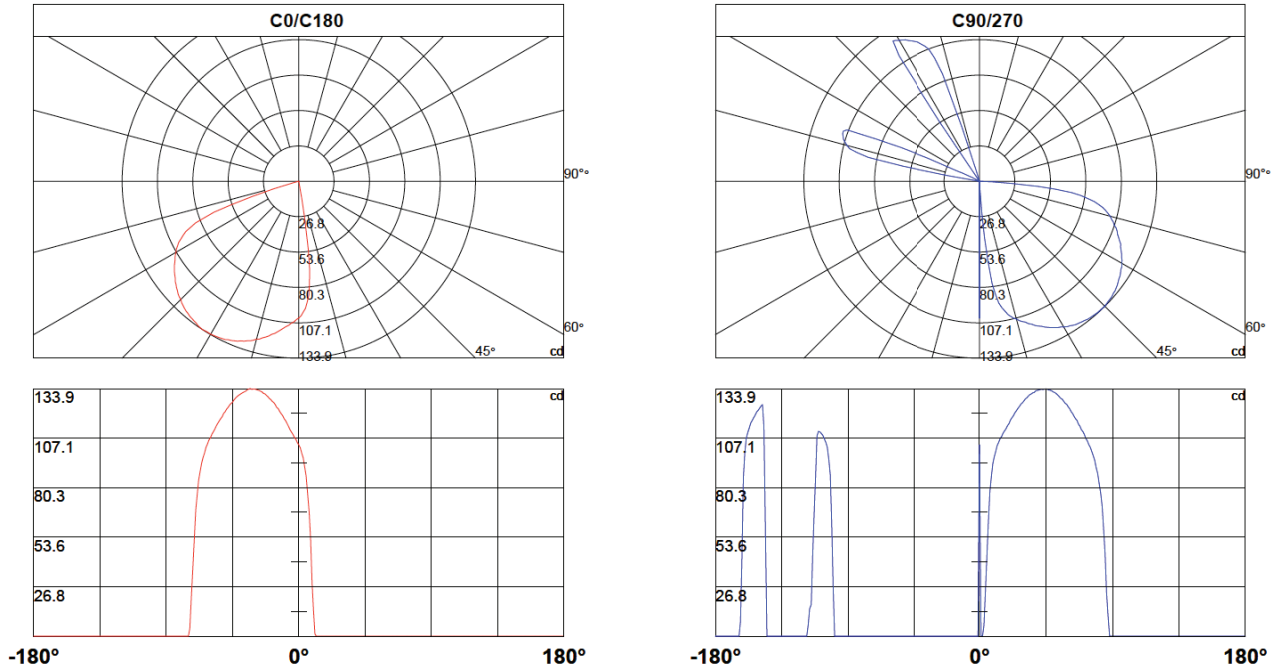

FEATURES

- LED Adjustable wall + ceiling downlight, ORBIT Series
- Aluminum body structure available in 2 finishes Chrome and Antique Brass
- Integrated AC LED fixture, surface mounted
- IC Rated
- Light direction up and down
- OVERALL DIMENSIONS: 3.25"W x 4"D x 3"H
- BACKPLATE DIMENSIONS: 3" Diameter x 0.5"H
- LIGHT HEAD DIMENSIONS: 3.25" Diameter x 2.5"H
- ETL, cETL, Title 20 Compliant, Title 24 Compliant, Prop 65 Compliant, Energy Star Compliant
- 3 Year Limited Warranty

NOTES

RELATED PRODUCTS AVAILABLE:

- VMWA004201A008AB
- VMCL004701A008CH
- VMCL004701A008AB
- VMDL000701A020WH

PROJECT: _____ TYPE: _____ CATALOG #: _____ DATE: _____

PHOTOMETRICS

30K - 3000 - STANDARD

BEAM ANGLE

30K - 3000 - STANDARD

Beam Angle: 77.10°