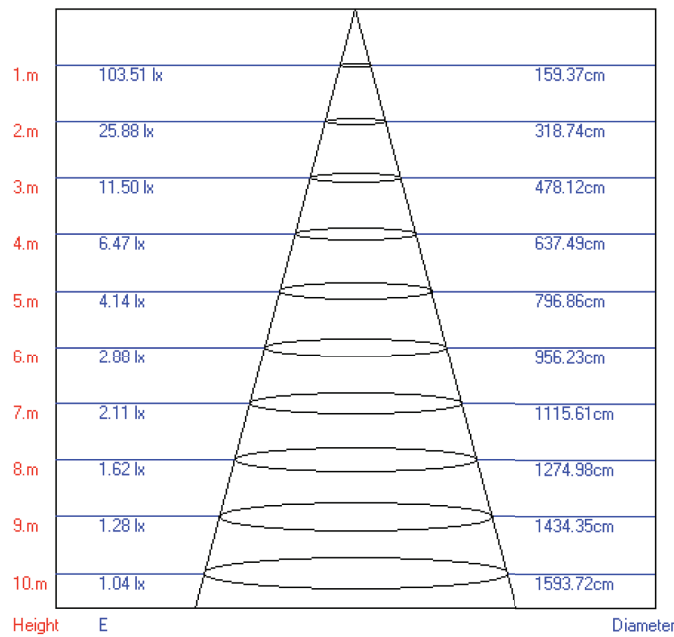

FEATURES

- LED Adjustable wall + ceiling downlight, ORBIT Series
- Aluminum body structure available in 2 finishes Chrome and Antique Brass
- Integrated AC LED fixture, surface mounted
- IC Rated
- Light direction up and down
- OVERALL DIMENSIONS: 3.25"W x 4"D x 3"H
- BACKPLATE DIMENSIONS: 3" Diameter x 0.5"H
- LIGHT HEAD DIMENSIONS: 3.25" Diameter x 2.5"H
- ETL, cETL, Title 20 Compliant, Title 24 Compliant, Prop 65 Compliant, Energy Star Compliant
- 3 Year Limited Warranty

NOTES

RELATED PRODUCTS AVAILABLE:

- VMWA004201A008AB
- VMCL004701A008CH
- VMCL004701A008AB
- VMDL000701A020WH

PROJECT: _____ TYPE: _____ CATALOG #: _____ DATE: _____

PHOTOMETRICS

30K - 3000 - STANDARD

BEAM ANGLE

30K - 3000 - STANDARD

Beam Angle: 77.10°