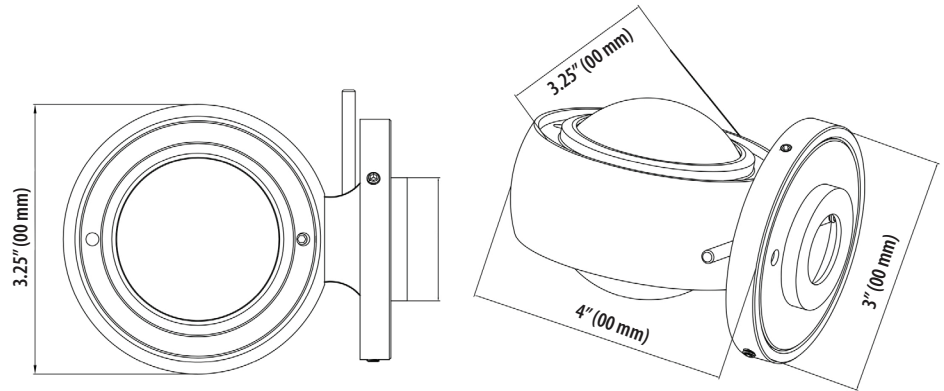

ORBIT SERIES

VMWA004201A008AB

VONN

PROJECT:	TYPE:	CATALOG #:	DATE:
----------	-------	------------	-------

NOMINAL STANDARD SPECIFICATIONS

SKU:	VMWA004201A008AB
FINISH:	ANTIQUE BRASS
LUMEN OUTPUT:	383.98
INPUT VOLTAGE:	120 V
COLOR TEMPERATURE:	3000K
CRI: 90	90
DIMMING:	ELV
POSITIONING:	ADJUSTABLE 350° LEFT - RIGHT
BEAM ANGLE:	85°
WATTAGE:	8 W
CUT OUT:	1.5" Dia.
ENVIRONMENT:	DAMP / IP44
MOUNTING:	SURFACE

FEATURES

- LED Adjustable wall + ceiling downlight, ORBIT Series
- Aluminum body structure available in 2 finishes Chrome and Antique Brass
- Integrated AC LED fixture, surface mounted
- IC Rated
- Light direction up and down
- OVERALL DIMENSIONS: 3.25"W x 4"D x 3"H
- BACKPLATE DIMENSIONS: 3" Diameter x 0.5"H
- LIGHT HEAD DIMENSIONS: 3.25" Diameter x 2.5"H
- ETL, cETL, Title 20 Compliant, Title 24 Compliant, Prop 65 Compliant, Energy Star Compliant
- 3 Year Limited Warranty

THE MEASUREMENTS ARE ROUNDED TO THE NEAREST 1/4"

SAMPLE ORDERING SKU

1	2	3	4	5	6
VMWA004201A	08	AB	30K	B85	
1 - SKU	2 - WATTAGE	3 - FINISH	4 - COLOR TEMP.	5 - BEAM ANGLE	6 - OTHER OPTIONS
VMWA004201A	08 - 8 W	AB - Antique Brass CH - Chrome*	27K - 2700* 30K - 3000 35K - 3500* 40K - 4000*	B85 - 85°	EMD - EMERGENCY DRIVER EMC - EMERGENCY CIRCUIT