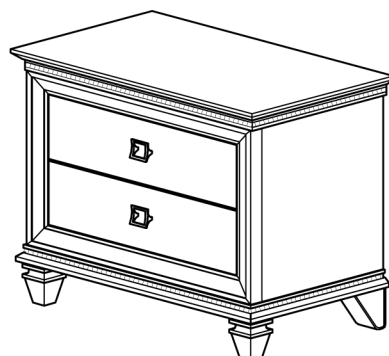

ASSEMBLY INSTRUCTION

MODEL : BELLAGIO
DESCRIPTION : NIGHT STAND

Thank you for purchasing this quality product. Be sure to check all packing material carefully for small parts which may have loose inside the carton during shipment. Identify and count all parts and compare with the parts list below.

PART LIST#

NO	DRAWING	DESCRIPTION	QTY
A		Night Stand	1pc
B		Bun Foot	2pcs
C		Metal Leg	2pcs

HARDWARE LIST#

NO	NAME	PART	QTY
1	Allen Key		1pc
2	JCBC / Boulon - M6 x 20mm		4pcs
3	M6 Spring Washer		4pcs
4	M6 Flat Washer		4pcs