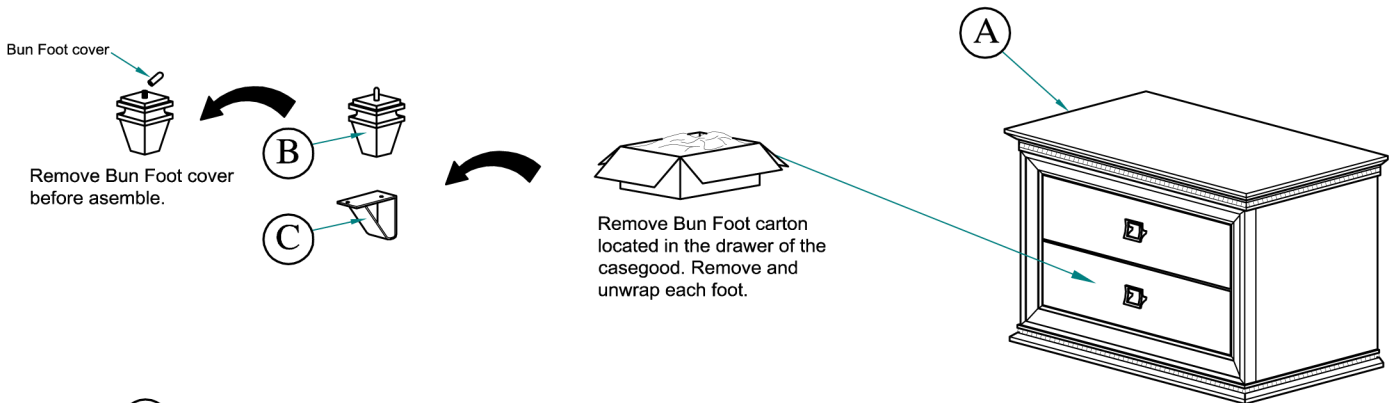

ASSEMBLY INSTRUCTION

MODEL : BELLAGIO
DESCRIPTION : NIGHT STAND

Thank you for purchasing this quality product. Be sure to check all packing material carefully for small parts which may have loose inside the carton during shipment. Identify and count all parts and compare with the parts list below.

PART LIST#

NO	DRAWING	DESCRIPTION	QTY
A		Night Stand	1pc
B		Bun Foot	2pcs
C		Metal Leg	2pcs

HARDWARE LIST#

NO	NAME	PART	QTY
1	Allen Key		1pc
2	JCBC / Boulon - M6 x 20mm		4pcs
3	M6 Spring Washer		4pcs
4	M6 Flat Washer		4pcs