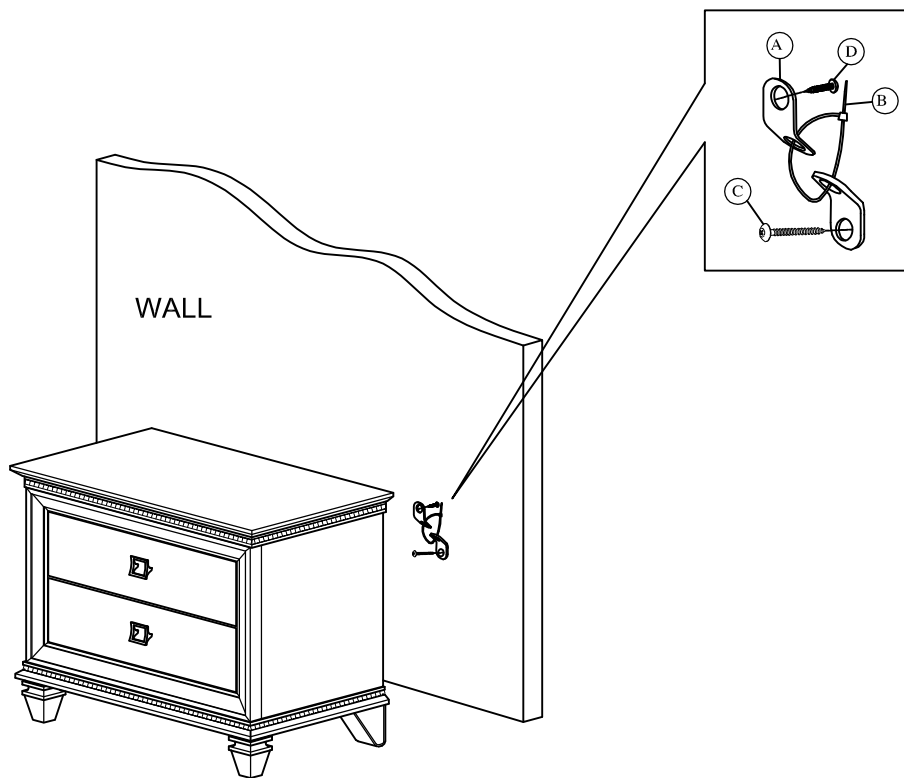

ASSEMBLY INSTRUCTION

MODEL : BELLAGIO
DESCRIPTION : NIGHT STAND

Thank you for purchasing this quality product. Be sure to check all packing material carefully for small parts which may have loose inside the carton during shipment. Identify and count all parts and compare with the parts list below.

PART LIST#

NO	DRAWING	DESCRIPTION	QTY
A		Night Stand	1pc
B		Bun Foot	2pcs
C		Metal Leg	2pcs

HARDWARE LIST#

NO	NAME	PART	QTY
1	Allen Key		1pc
2	JCBC / Boulon - M6 x 20mm		4pcs
3	M6 Spring Washer		4pcs
4	M6 Flat Washer		4pcs

Assembly completed

HARDWARE LIST / LISTE DE QUINCAILLERIE

NO	NAME	PART	QTY
A	Bracket / Équerre		2pcs
B	Tie Wrap / Sangle de sécurité		1pc
C	Long Screw / Vis Longue		1pc
D	Short Screw / Vis Courte		1pc

Assembly completed