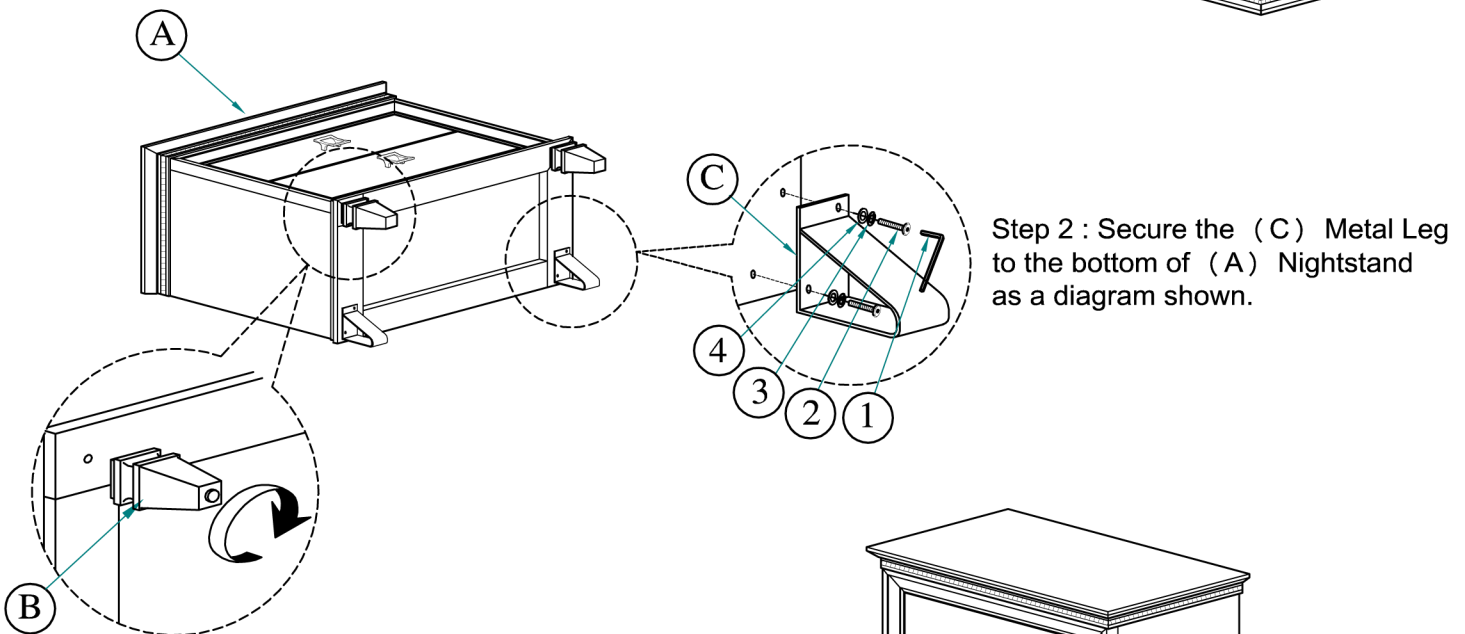

ASSEMBLY INSTRUCTION

MODEL : BELLAGIO
DESCRIPTION : NIGHT STAND

Thank you for purchasing this quality product. Be sure to check all packing material carefully for small parts which may have loose inside the carton during shipment. Identify and count all parts and compare with the parts list below.

PART LIST#

NO	DRAWING	DESCRIPTION	QTY
A		Night Stand	1pc
B		Bun Foot	2pcs
C		Metal Leg	2pcs

HARDWARE LIST#

NO	NAME	PART	QTY
1	Allen Key		1pc
2	JCBC / Boulon - M6 x 20mm		4pcs
3	M6 Spring Washer		4pcs
4	M6 Flat Washer		4pcs