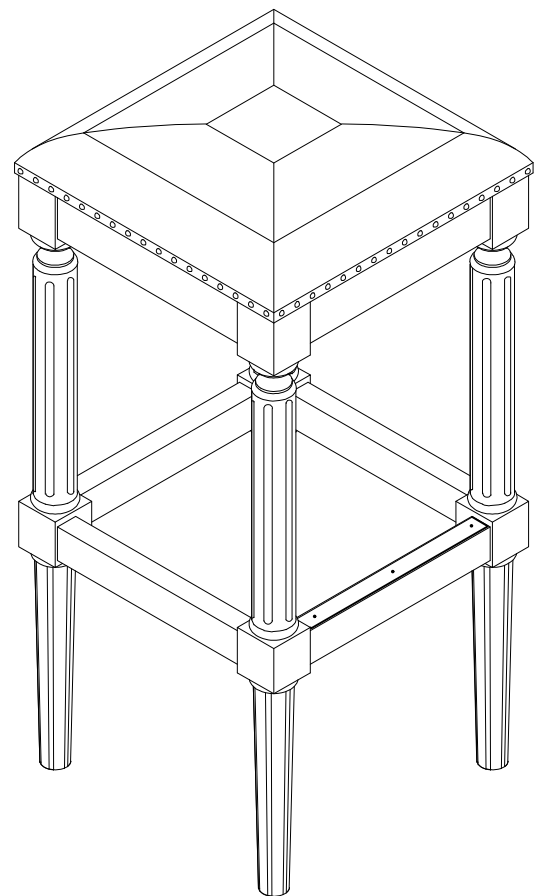

# UNIVERSAL HEIGHT STOOL

NR1108FU-01AW  
NR1108FU-011AW  
NR1108FU-012AW

# ASSEMBLY INSTRUCTIONS

1 OF 2

DO NOT TIGHTEN LEGS FULLY UNTIL COMPLETELY ASSEMBLED!

NR1108PU-02MH  
NR1108FU-023MH  
NR1108FU-024MH

## PART LIST

<b>A</b>	 SEAT	1 PC
<b>B</b>	 STRETCHER	1 PC
<b>C</b>	 UPPER LEG	4 PCS
<b>D</b>	 LONG UNDER LEG	4 PCS
<b>E</b>	 SHORT UNDER LEG	4 PCS

UNIVERSAL HEIGHT STOOL  
NR1108FU-01AW  
NR1108FU-011AW  
NR1108FU-012AW