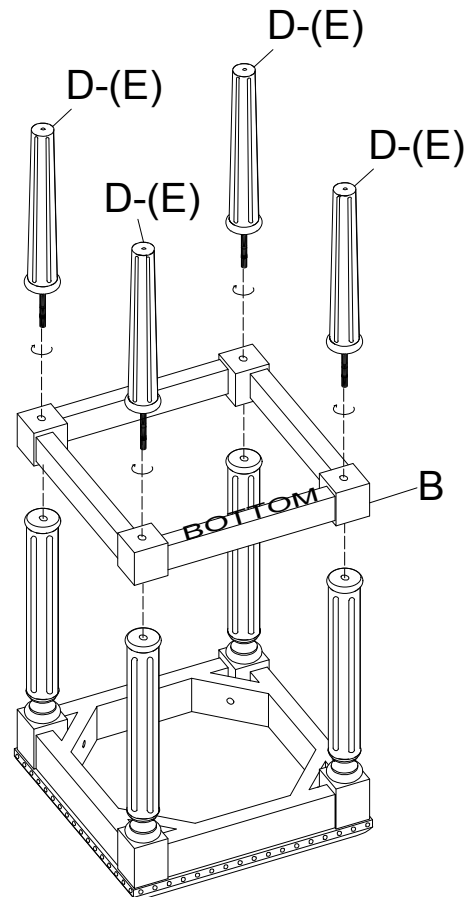

# ASSEMBLY INSTRUCTIONS

1 OF 2

DO NOT TIGHTEN LEGS FULLY UNTIL COMPLETELY ASSEMBLED!

NR1108PU-02MH  
NR1108FU-023MH  
NR1108FU-024MH

## PART LIST

<b>A</b>	 SEAT	1 PC
<b>B</b>	 STRETCHER	1 PC
<b>C</b>	 UPPER LEG	4 PCS
<b>D</b>	 LONG UNDER LEG	4 PCS
<b>E</b>	 SHORT UNDER LEG	4 PCS

UNIVERSAL HEIGHT STOOL  
NR1108FU-01AW  
NR1108FU-011AW  
NR1108FU-012AW

NR1108PU-02MH  
NR1108FU-023MH  
NR1108FU-024MH

ASSEMBLY INSTRUCTIONS  
2 OF 2

**Step 2**

PLEASE USE LONG UNDER LEGS (D) FOR BAR HEIGHT  
OR SHORT UNDER LEGS (E) FOR COUNTER HEIGHT.

**Step 1**

**Complete**