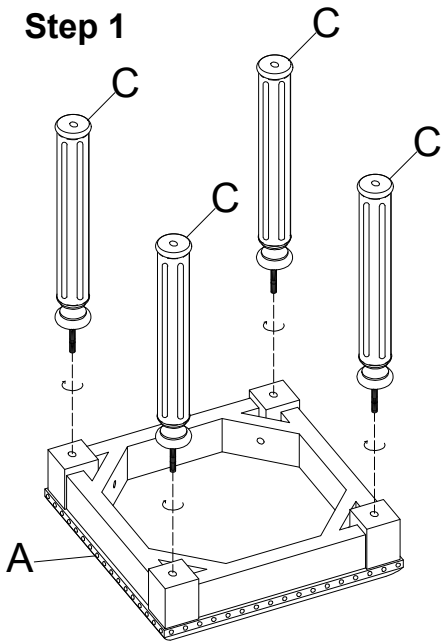

# ASSEMBLY INSTRUCTIONS

1 OF 2

DO NOT TIGHTEN LEGS FULLY UNTIL COMPLETELY ASSEMBLED!

NR1108PU-02MH  
NR1108FU-023MH  
NR1108FU-024MH

## PART LIST

<b>A</b>	 SEAT	1 PC
<b>B</b>	 STRETCHER	1 PC
<b>C</b>	 UPPER LEG	4 PCS
<b>D</b>	 LONG UNDER LEG	4 PCS
<b>E</b>	 SHORT UNDER LEG	4 PCS

UNIVERSAL HEIGHT STOOL  
NR1108FU-01AW  
NR1108FU-011AW  
NR1108FU-012AW

NR1108PU-02MH  
NR1108FU-023MH  
NR1108FU-024MH

ASSEMBLY INSTRUCTIONS  
2 OF 2

**Step 2**

PLEASE USE LONG UNDER LEGS (D) FOR BAR HEIGHT  
OR SHORT UNDER LEGS (E) FOR COUNTER HEIGHT.

**Step 1**

**Complete**