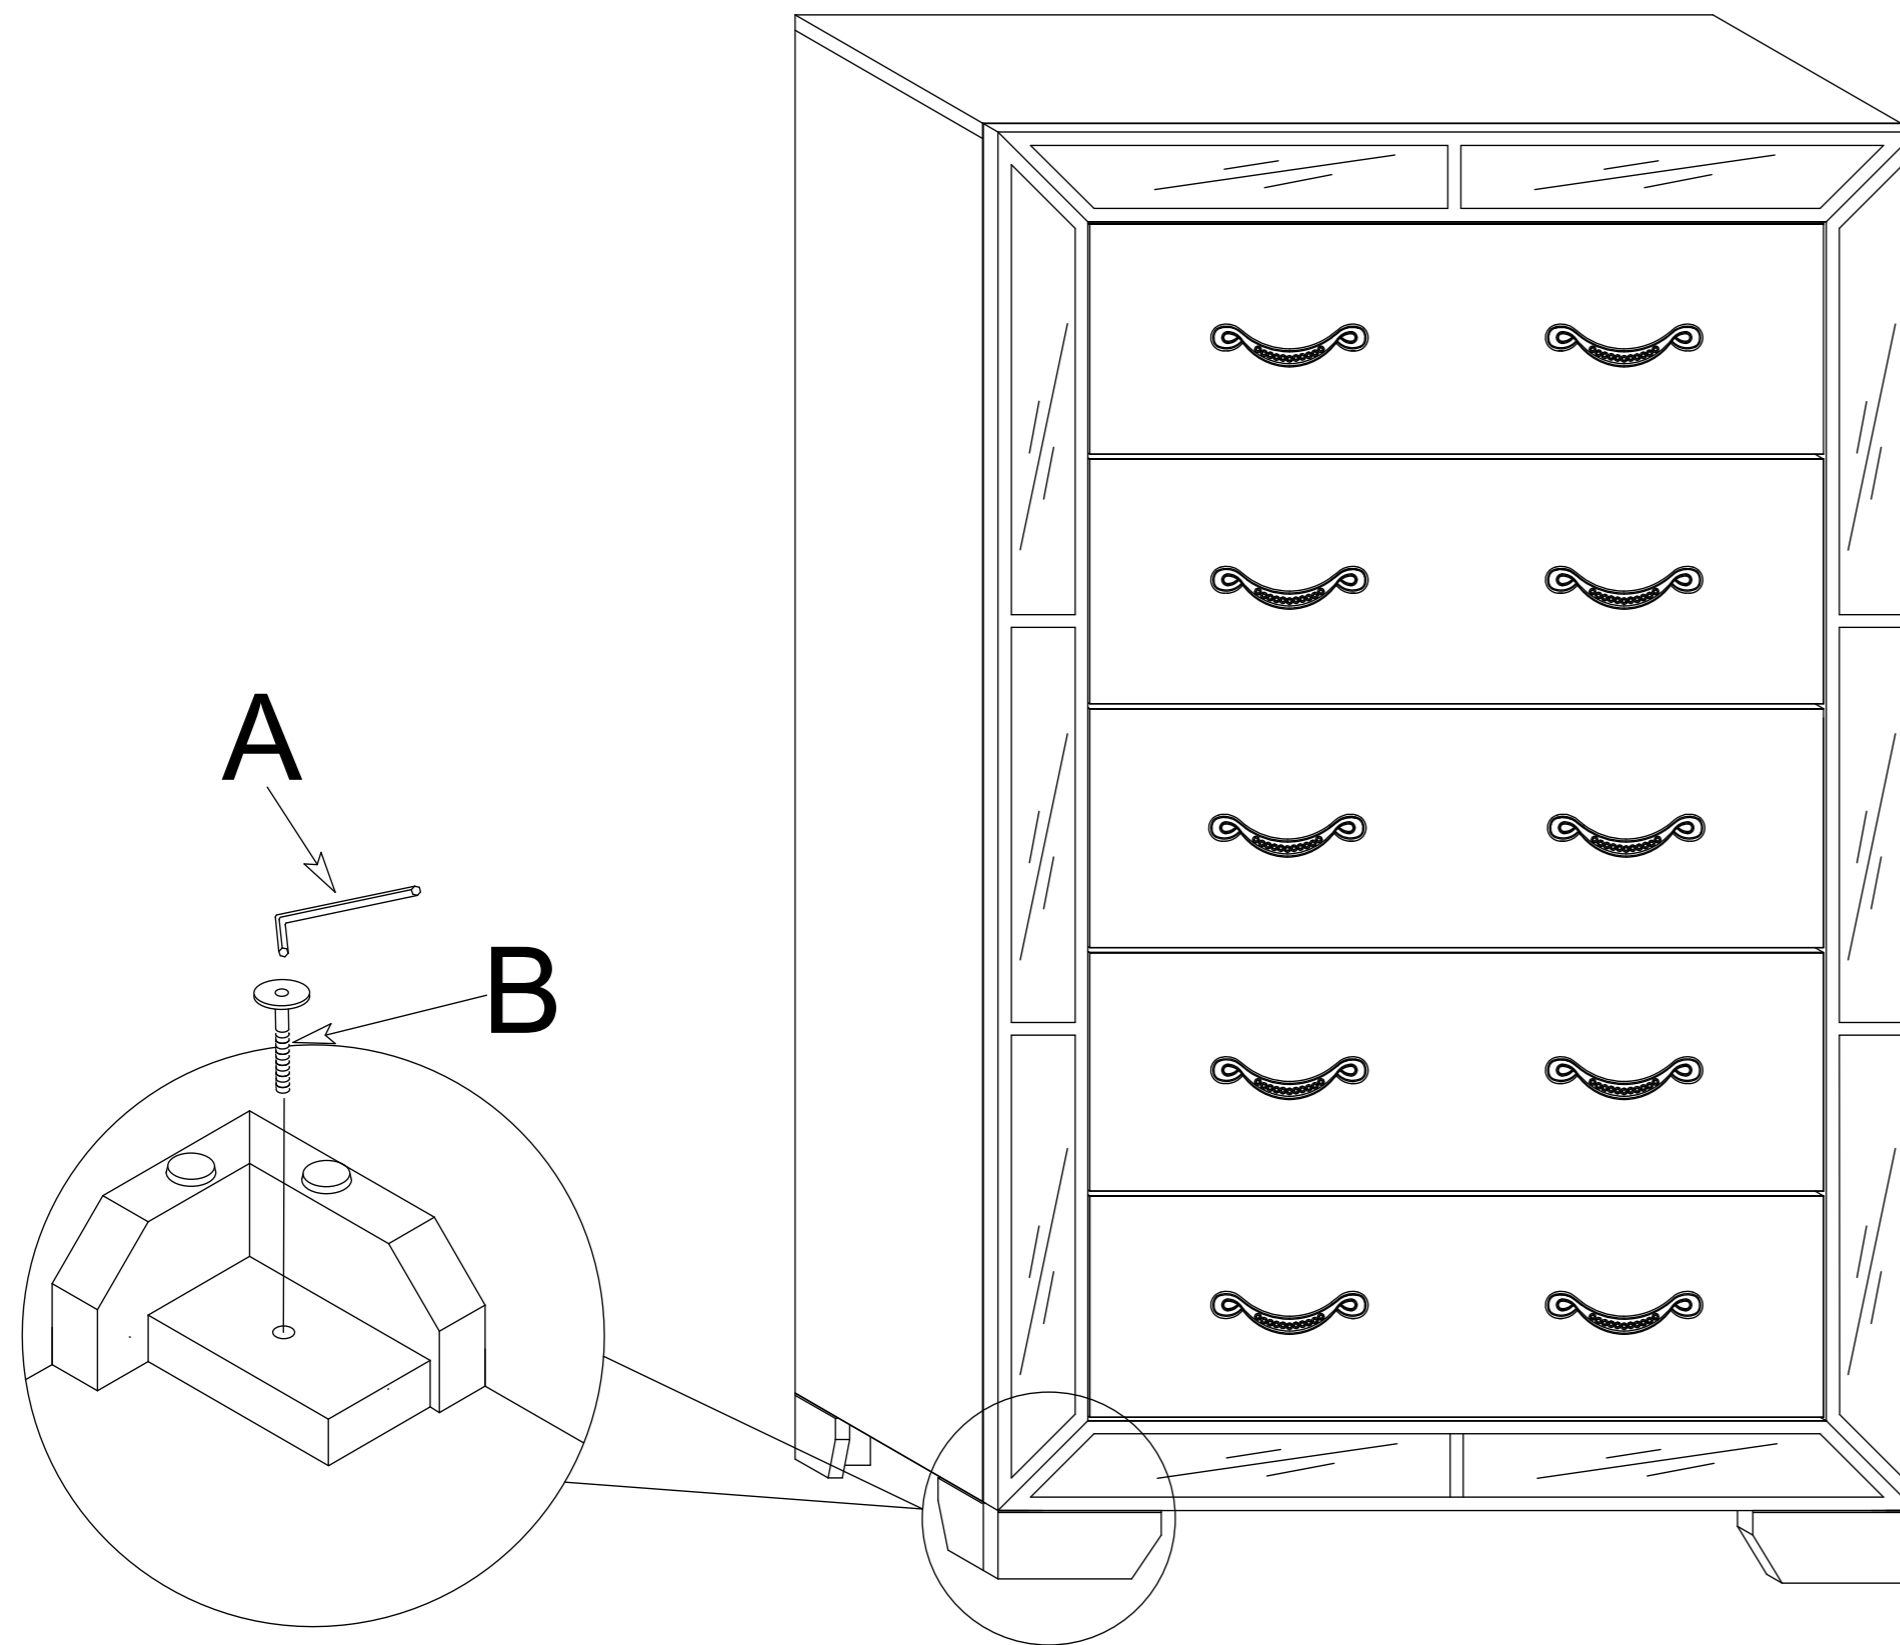

# ASSEMBLY INSTRUCTION G004800 (DRAWER CHEST)

Attach all Leg to the Drawer Chest and fasten with JCBC Bolt M6 x 35mm.

NO	HARDWARE DESCRIPTION	QTY
A.	Allen Key 	1PC
B.	JCBC Bolt M6 x 35mm 	4PCS
Screw Driver Not Provide !!!		