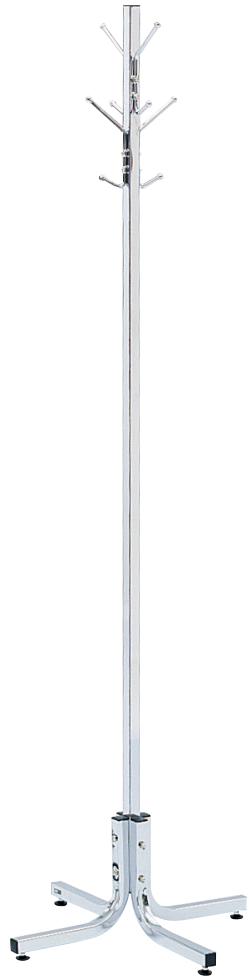

Coat Racks

4163CR

4168BL

Black
(BL)

Chrome
(CR)

- four double hooks hold up to eight garments
- steel hooks with ball tips to help protect garments
- wide 21" base
- 4168 includes umbrella stand with drip pan
- available in black (BL) or chrome (CR)
- assembly required

Model	Description	Dia. x H	Ship Weight
4163	Coat Rack	21 x 70"	9 lbs.
4168	Coat Rack w/Umbrella Stand	21 x 70"	12 lbs.