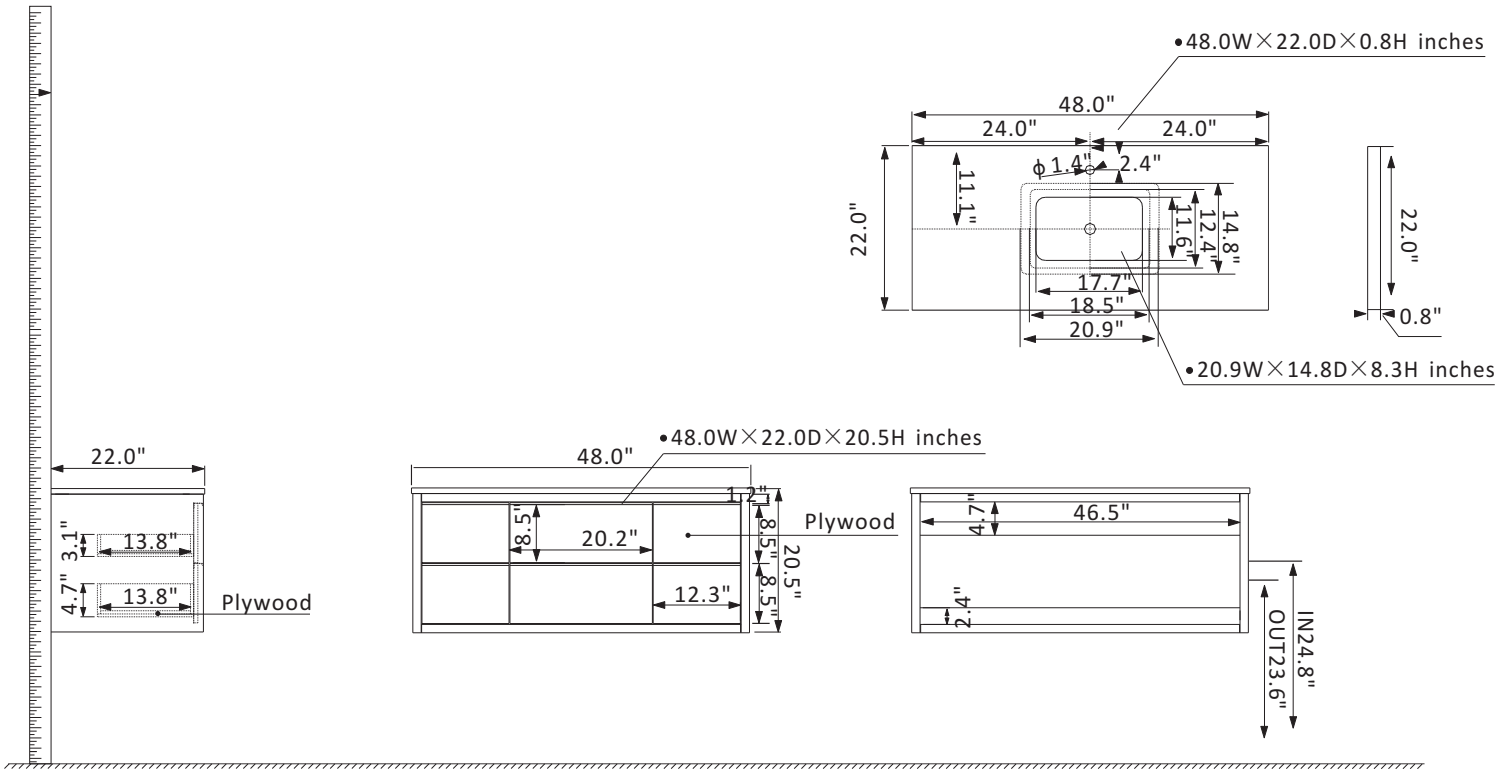

Altair Morgan Vanity Collection 534048-WH-AW-NM

Features

Construction: Solid wood / plywood

Finish: White Finish

Countertop: Composite Carrara White Stone Countertop

Sink: Rectangular, undermount ceramic basin with overflow included

Faucet: Countertop pre-drilled for single faucet hole

Door/Drawer: 1 false drawer and 5 soft-closing drawers

Hardware: Brushed copper finish hardware

Installation: Easy plumbing and faucet installation*

* Does not include faucet, drain assembly, backsplash or P-trap