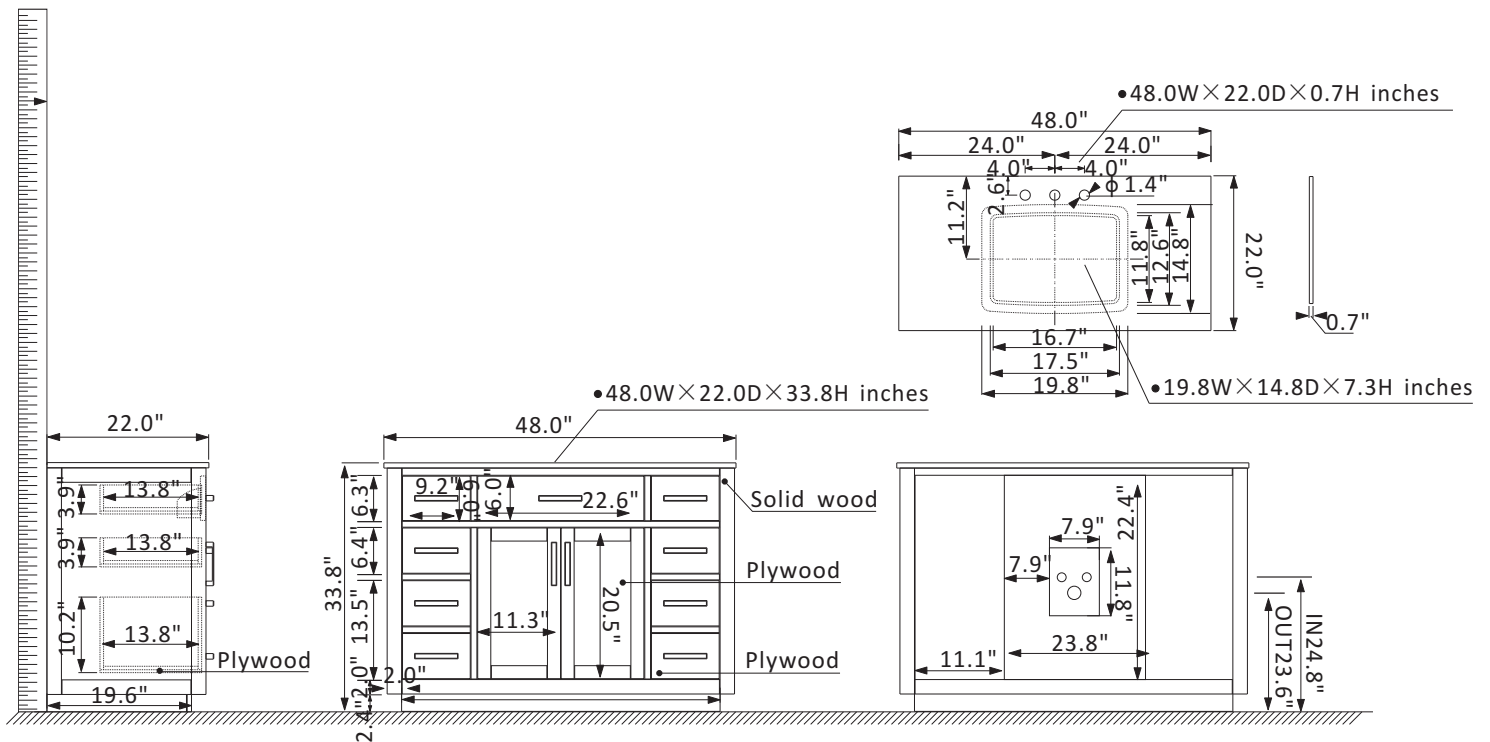

Altair Ivy Vanity Collection 531048-WH-CA-NM

Features

Construction: Solid wood / plywood

Finish: White, Gray or Royal Blue Finish

Countertop: Natural Carrara white marble

Sink: Rectangular, undermount ceramic basin with overflow included

Faucet: Countertop pre-drilled for 8" wide faucet hole

Door/Drawer: 1 flip-down drawer on top, 4 soft-closing drawers and 2 dual soft-closing drawers on right, 2 soft-closing doors

Hardware: Brushed copper finish hardware