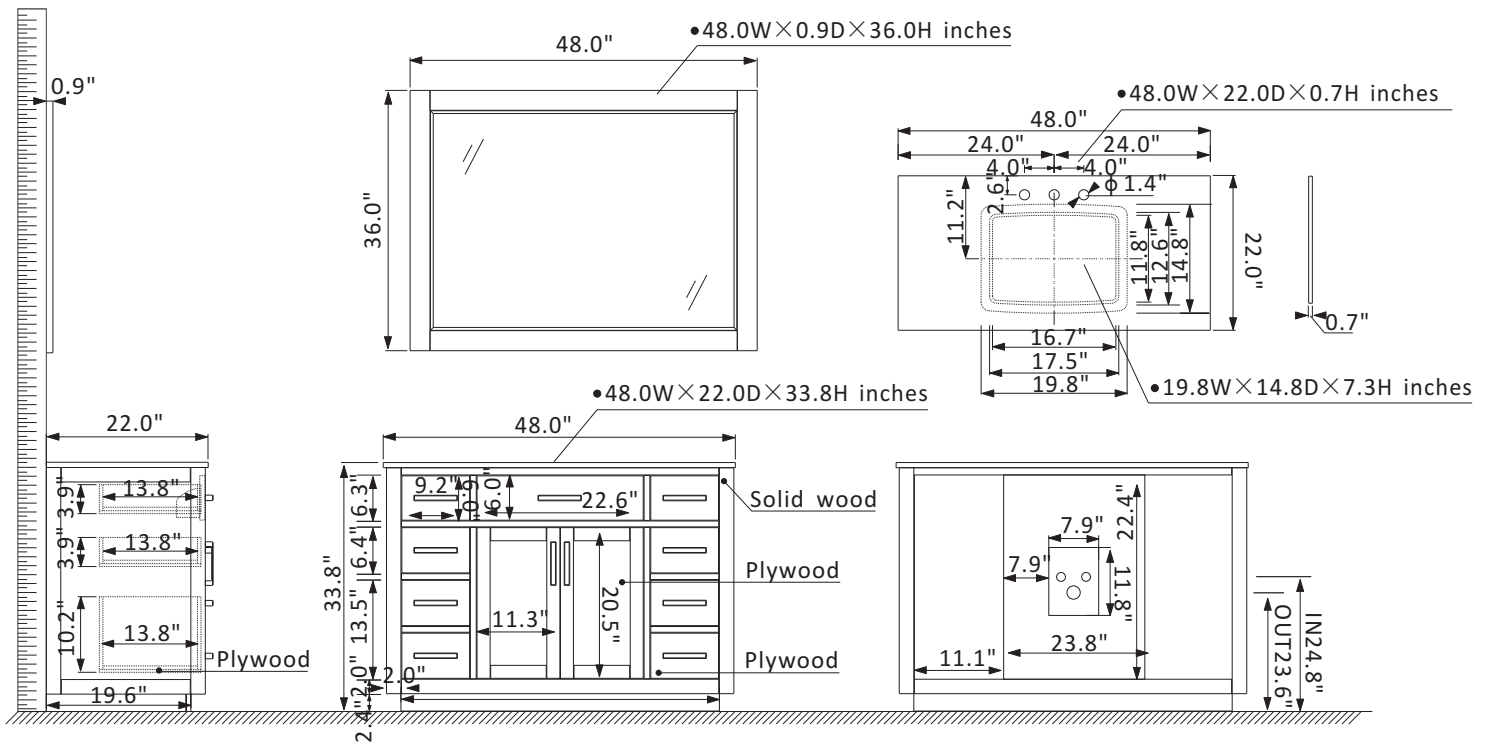

Altair Ivy Vanity Collection 531048-WH-CA

Features

Construction: Solid wood / plywood

Finish: White, Gray or Royal Blue Finish

Countertop: Natural Carrara white marble

Sink: Rectangular, undermount ceramic basin with overflow included

Faucet: Countertop pre-drilled for 8" wide faucet hole

Door/Drawer: 1 flip-down drawer on top, 4 soft-closing drawers and 2 dual soft-closing drawers on right, 2 soft-closing doors

Mirror: Single matching, framed mirror