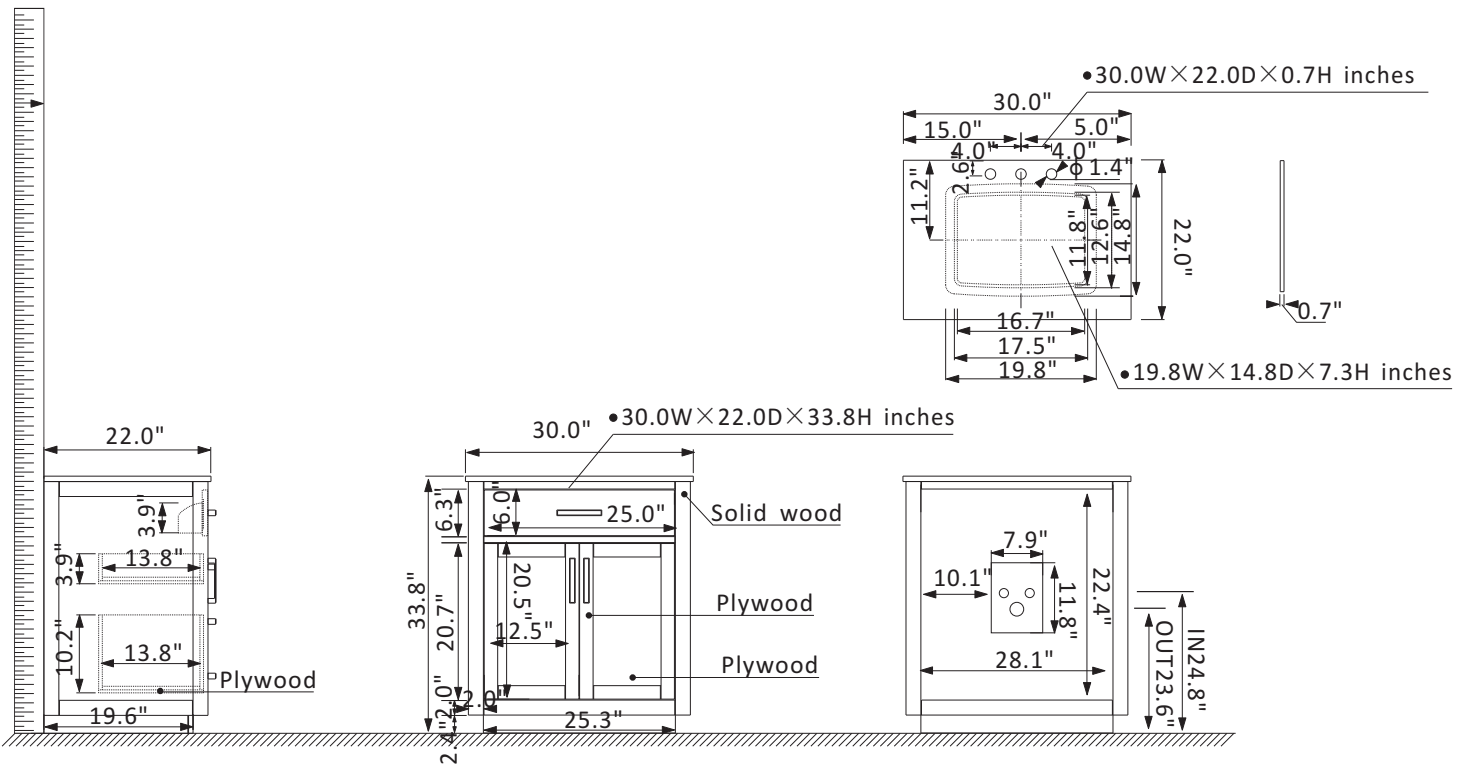

Altair Ivy Vanity Collection 531030-WH-CA-NM

Features

Construction: Solid wood / plywood

Finish: White, Gray or Royal Blue Finish

Countertop: Natural Carrara white marble

Sink: Rectangular, undermount ceramic basin with overflow included

Faucet: Countertop pre-drilled for 8" wide faucet hole

Door/Drawer: 1 flip-down drawer on top and 2 soft-closing drawers

Hardware: Brushed copper finish hardware

Installation: Easy plumbing and faucet installation*