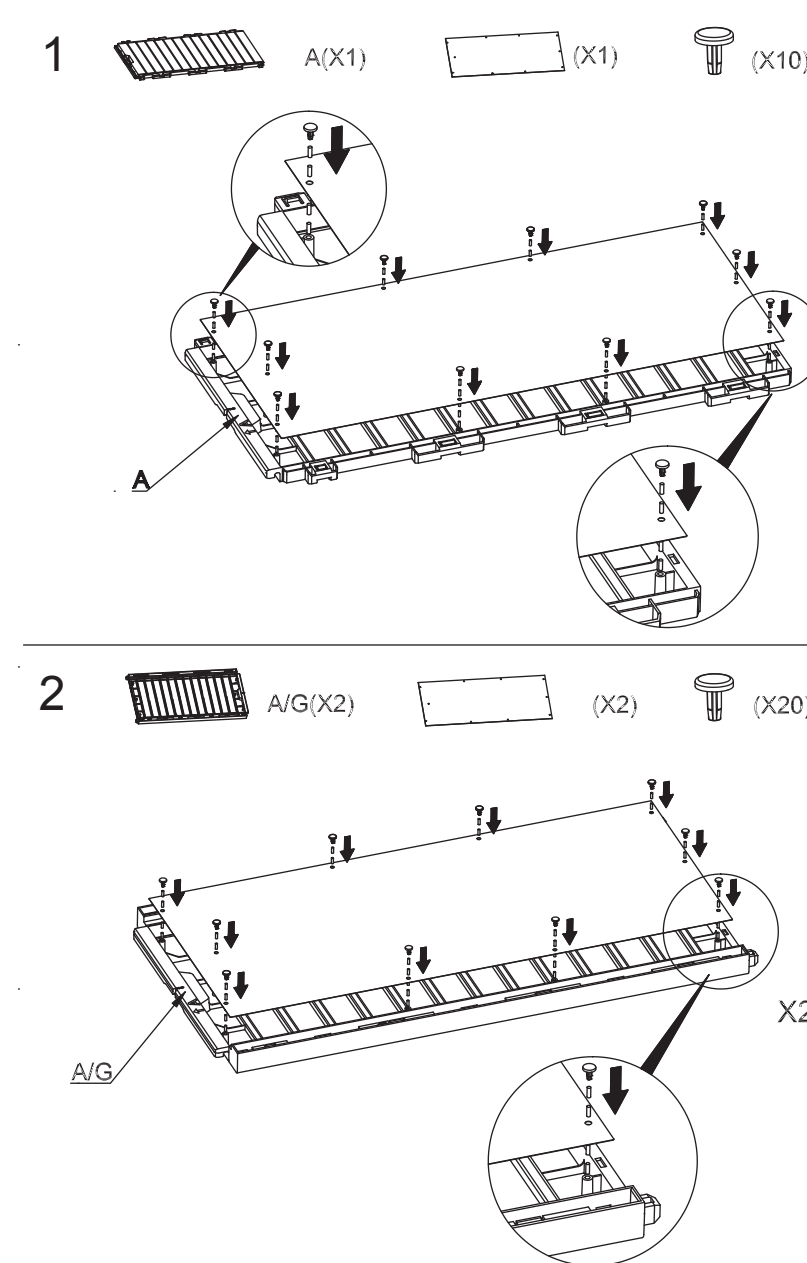

118L/31GAL OUTDOOR TRASH CAN

ASSEMBLE INSTRUCTIONS

IMPORTANT

Once installed, the product cannot be detached. Strictly follow each step in the installation manual.

- Gather and organize all required parts prior to assembly. If you have any problems or discover any missing parts, please contact customer service.
- Some parts may contain sharp edges. Wear protective gloves if necessary during assembly.

CARE & SAFETY

- Assemble on a flat, clean and soft surface.
- In case of fire, do not attempt to extinguish any burning polypropylene with water.
- Wear safety-goggles and always follow the manufacturer's instructions when using power tools.
- During installation, please refer to the accessories guide to ensure that they are installed in the correct directions.
- Do not stand on the lid.

1

2

3

4

5

6

7

WARRANTY

The warranty is valid as of the date of purchase. Any product or part which fails due to structural defect or faulty workmanship, or which fails due to fading of color, for a one year period from the initial date of purchase.

WARNING

This product contains Polycyclic aromatic hydrocarbons (PAHs) which is known to the state of California to cause cancer birth defects and other reproductive harm. Do not ingest.

For more information: www.P65Warnings.ca.gov.