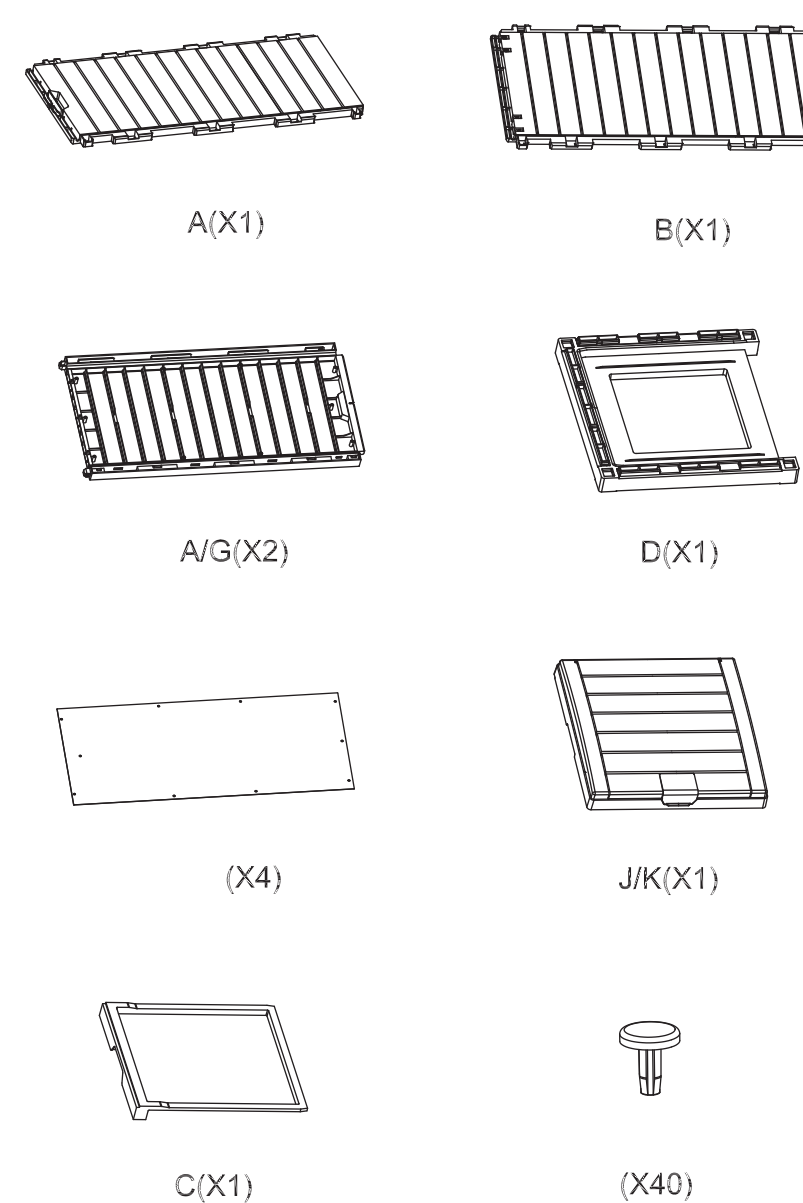

118L/31GAL OUTDOOR TRASH CAN

ASSEMBLE INSTRUCTIONS

IMPORTANT

Once installed, the product cannot be detached. Strictly follow each step in the installation manual.

- Gather and organize all required parts prior to assembly. If you have any problems or discover any missing parts, please contact customer service.
- Some parts may contain sharp edges. Wear protective gloves if necessary during assembly.

CARE & SAFETY

- Assemble on a flat, clean and soft surface.
- In case of fire, do not attempt to extinguish any burning polypropylene with water.
- Wear safety-goggles and always follow the manufacturer's instructions when using power tools.
- During installation, please refer to the accessories guide to ensure that they are installed in the correct directions.
- Do not stand on the lid.

1

2