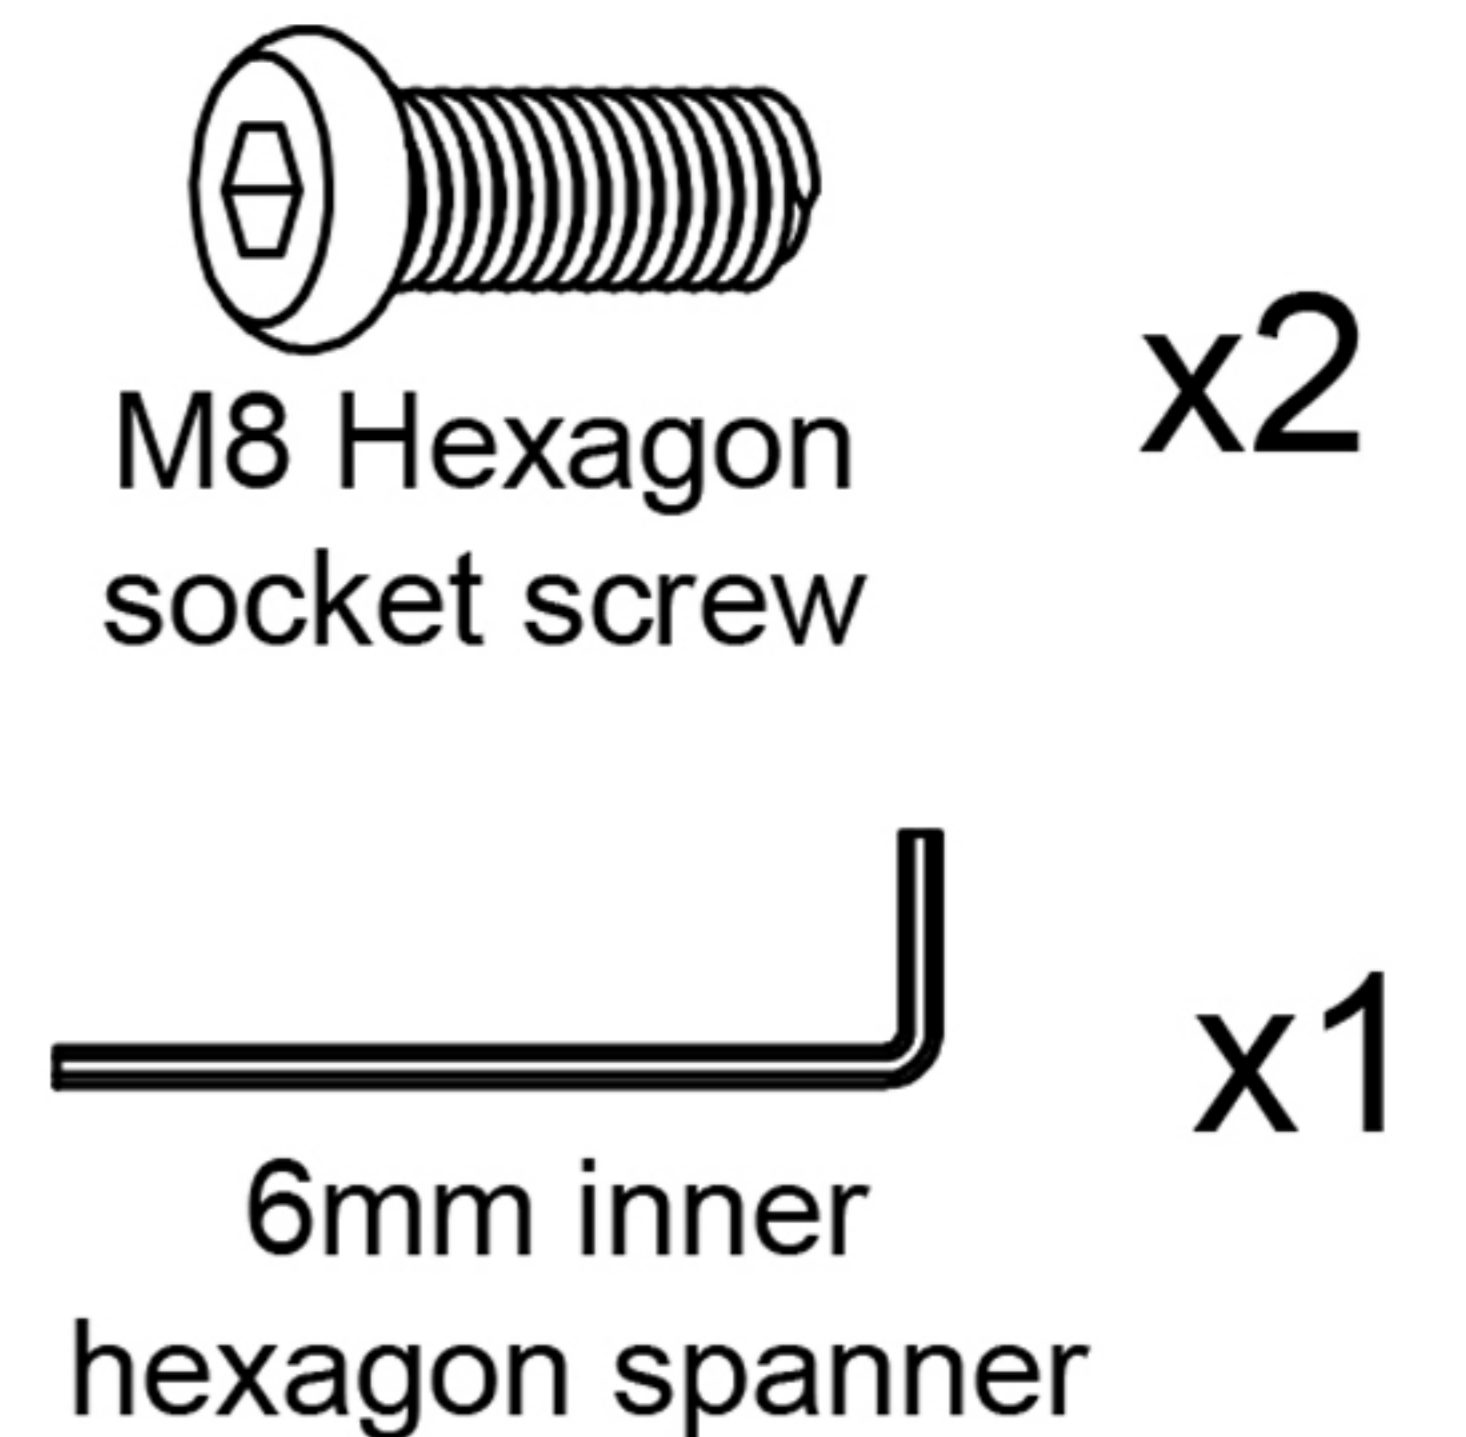

INSTALLATION INSTRUCTIONS

The express mail is divided into main body ① and main body ②, and there is a bag of accessories

INSTALLATION INSTRUCTIONS

Expand the main body ① and fix it with 6mm inner hexagon spanner and M8 hexagon socket screw

INSTALLATION INSTRUCTIONS

Place the main body ② above the main body ①,
and pay attention to the direction

Please install in strict accordance with the instruction manual to avoid unnecessary losses

INSTALLATION INSTRUCTIONS

Press and fix the back of the backrest and the bottom of the seat cushion with a belt