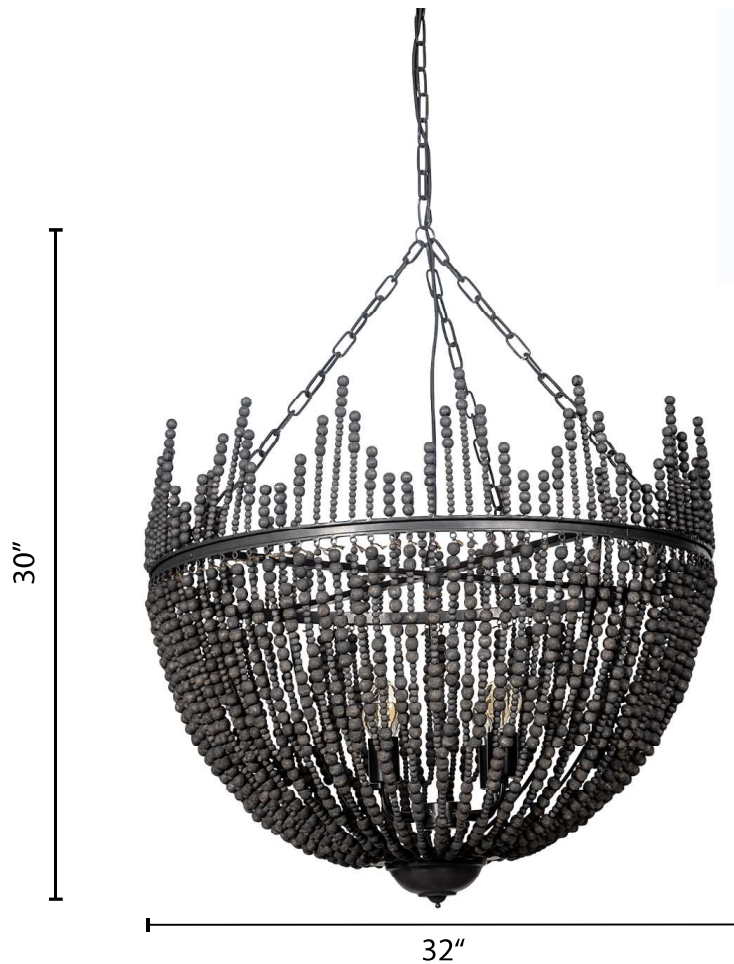

# MERCANA

ART | FURNITURE | LIGHTING | DECOR

Canopy: Ø 5.5" x 2"  
Chain length: 60"  
Chain Adjustable: Y

Wattage: 60 WATTS  
**Socket type: E26**  
Number of sockets: 4

68424  
Liam I

Length: 32"  
Width: 32"  
Height: 30"