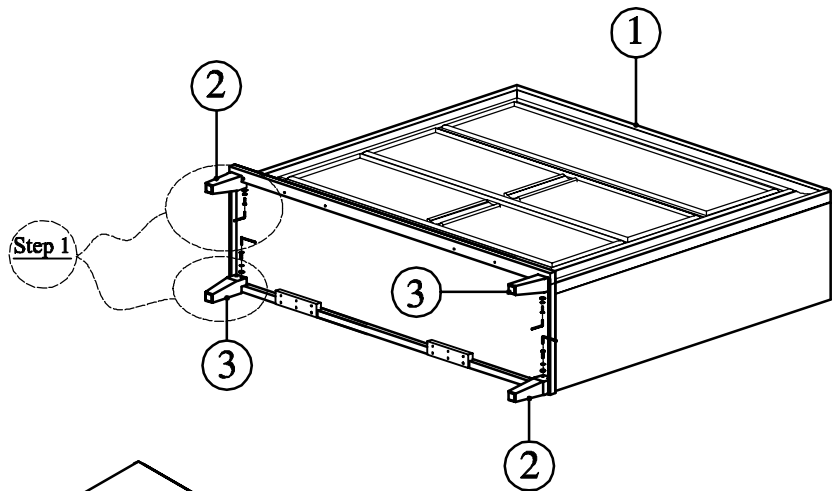

ASSEMBLY INSTRUCTION

DESCRIPTION: MEDIA CHEST

ITEM : #8171 - 11

Step 1

Step 1

The legs inside the bottom drawer

LEFT FRONT LEG

RIGHT BACK LEG

RIGHT FRONT LEG

HARDWARE LIST

| PART LIST | | |
|-----------|--------------------|------|
| No. | Part description | Q'ty |
| 1 | MEDIA CHEST | 1 |
| 2 | CASEGOOD LEFT LEG | 2 |
| 3 | CASEGOOD RIGHT LEG | 2 |

| No. | Hardware Description | Q'ty |
|-----|----------------------------|------|
| A | Flat washer (Ø1/4" x 3/4") | 8 |
| B | Lock Washer (Ø1/4" x 3/8) | 8 |
| C | Bolt (Ø1/4" x 2") | 8 |
| D | Allen key (4 x 59mm) | 1 |