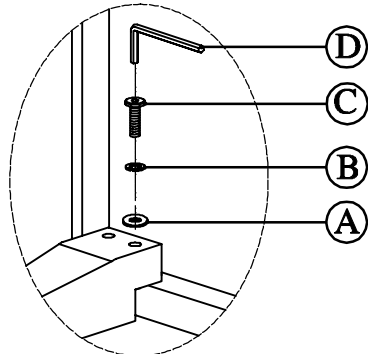

ASSEMBLY INSTRUCTION

DESCRIPTION: MEDIA CHEST

ITEM : #8171 - 11

Step 1

Step 1

The legs inside the bottom drawer

LEFT FRONT LEG

RIGHT BACK LEG

RIGHT FRONT LEG

HARDWARE LIST

| PART LIST | | |
|-----------|--------------------|------|
| No. | Part description | Q'ty |
| 1 | MEDIA CHEST | 1 |
| 2 | CASEGOOD LEFT LEG | 2 |
| 3 | CASEGOOD RIGHT LEG | 2 |

| No. | Hardware Description | Q'ty |
|-----|----------------------------|------|
| A | Flat washer (Ø1/4" x 3/4") | 8 |
| B | Lock Washer (Ø1/4" x 3/8) | 8 |
| C | Bolt (Ø1/4" x 2") | 8 |
| D | Allen key (4 x 59mm) | 1 |