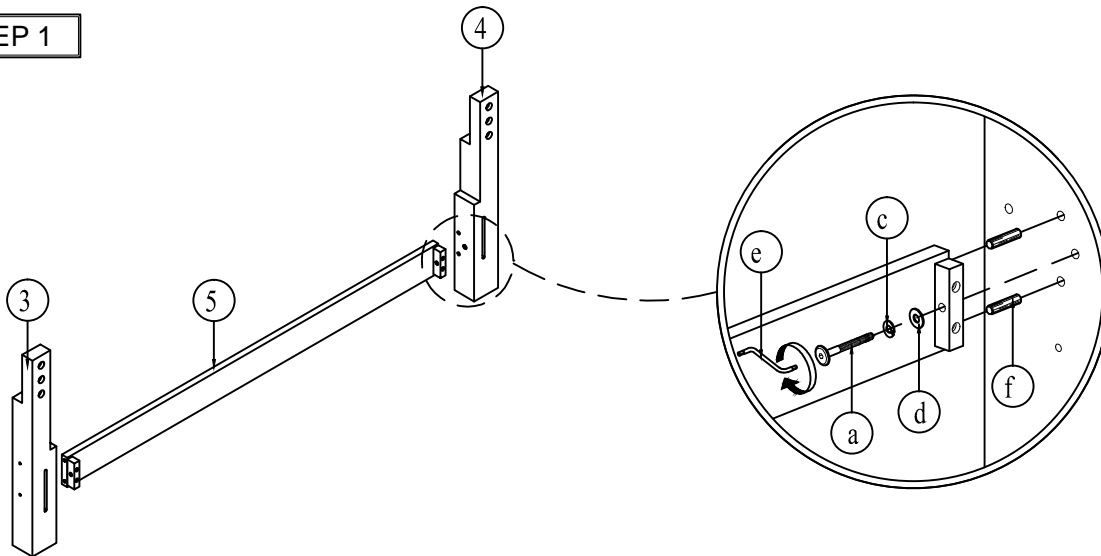

i

j

k

B . Hardware :

- | | |
|---------------------|-----|
| a. Allen Bolt Short | 2 x |
| b. Allen Bolt Long | 6 x |
| c. Lock Washer | 8 x |
| d. Flat Washer | 8 x |
| e. Allen Key | 1 x |
| f. Dowel | 4 x |
| g. Screw | 8 x |
| h. Stud Bolt | 8 x |
| i. Square Washer | 8 x |
| j. Hex Nut | 8 x |
| k. Wrench | 1 x |

B . Tool Required :

- Screw Driver = (not included)

STEP 1

STEP 2

4400 - 08F - HB

4400 - 08F - FB

4400 - 08F - RS

FULL HEADBOARD