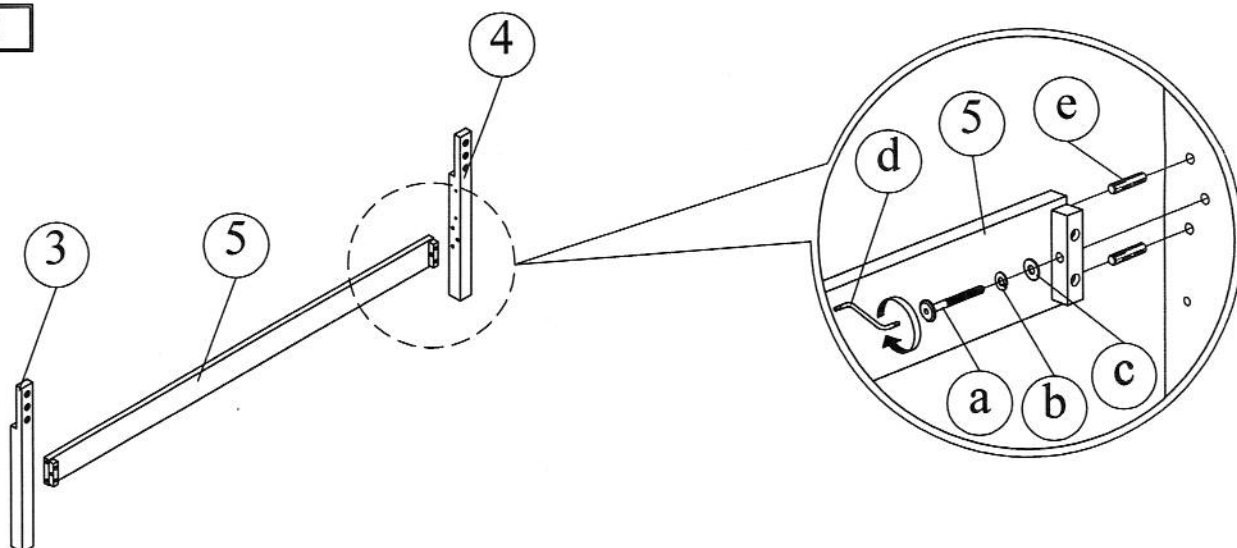

LEGACY # 1788 - 01Q - HB
 LEGACY # 1788 - 01Q - FB
 LEGACY # 1788 - 01Q - RS

QUEEN HEADBOARD
 QUEEN FOOTBOARD
 QUEEN RAILS

ALPINE
 FURNITURE

Assembly Instruction

A . Components :

- | | |
|----------------------|------|
| 1. Headboard Panel | 1 x |
| 2. Footboard Storage | 1 x |
| 3. HB Right Leg | 1 x |
| 4. HB Left Leg | 1 x |
| 5. Stretcher | 1 x |
| 6. Bed Rail | 2 x |
| 7. Slat | 13 x |
| 8. Slat Support FB | 3 x |
| 9. Slat Support | 4 x |

B . Hardware :

- | | |
|------------------|-----|
| a. Allen Bolt | 8 x |
| b. Lock Washer | 8 x |
| c. Flat Washer | 8 x |
| d. Allen Key | 1 x |
| e. Dowel | 4 x |
| f. Screw | 8 x |
| g. Stud Bolt | 8 x |
| h. Square Washer | 8 x |
| i. Hex Nut | 8 x |
| j. Wrench | 1 x |

B . Tool Required :

1. Screw Driver = (not included)

STEP 1

STEP 2

LEGACY # 1788 - 01Q - HB
LEGACY # 1788 - 01Q - FB
LEGACY # 1788 - 01Q - RS

QUEEN HEADBOARD
QUEEN FOOTBOARD
QUEEN RAILS

ALPINE
FURNITURE

STEP 3