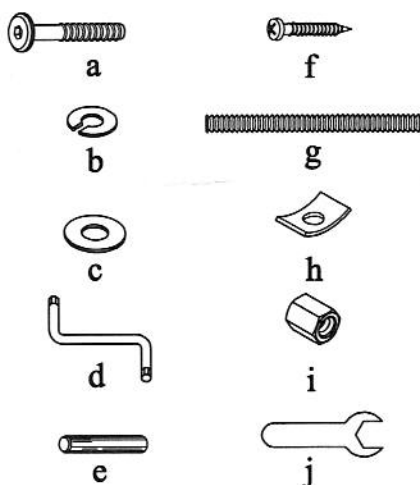

LEGACY # 1788 - 01Q - HB
 LEGACY # 1788 - 01Q - FB
 LEGACY # 1788 - 01Q - RS

QUEEN HEADBOARD
 QUEEN FOOTBOARD
 QUEEN RAILS

ALPINE
 FURNITURE

Assembly Instruction

A . Components :

- | | |
|----------------------|------|
| 1. Headboard Panel | 1 x |
| 2. Footboard Storage | 1 x |
| 3. HB Right Leg | 1 x |
| 4. HB Left Leg | 1 x |
| 5. Stretcher | 1 x |
| 6. Bed Rail | 2 x |
| 7. Slat | 13 x |
| 8. Slat Support FB | 3 x |
| 9. Slat Support | 4 x |

B . Hardware :

- | | |
|------------------|-----|
| a. Allen Bolt | 8 x |
| b. Lock Washer | 8 x |
| c. Flat Washer | 8 x |
| d. Allen Key | 1 x |
| e. Dowel | 4 x |
| f. Screw | 8 x |
| g. Stud Bolt | 8 x |
| h. Square Washer | 8 x |
| i. Hex Nut | 8 x |
| j. Wrench | 1 x |

B . Tool Required :

1. Screw Driver = (not included)

STEP 1

STEP 2

LEGACY # 1788 - 01Q - HB
LEGACY # 1788 - 01Q - FB
LEGACY # 1788 - 01Q - RS

QUEEN HEADBOARD
QUEEN FOOTBOARD
QUEEN RAILS

ALPINE
FURNITURE

STEP 3