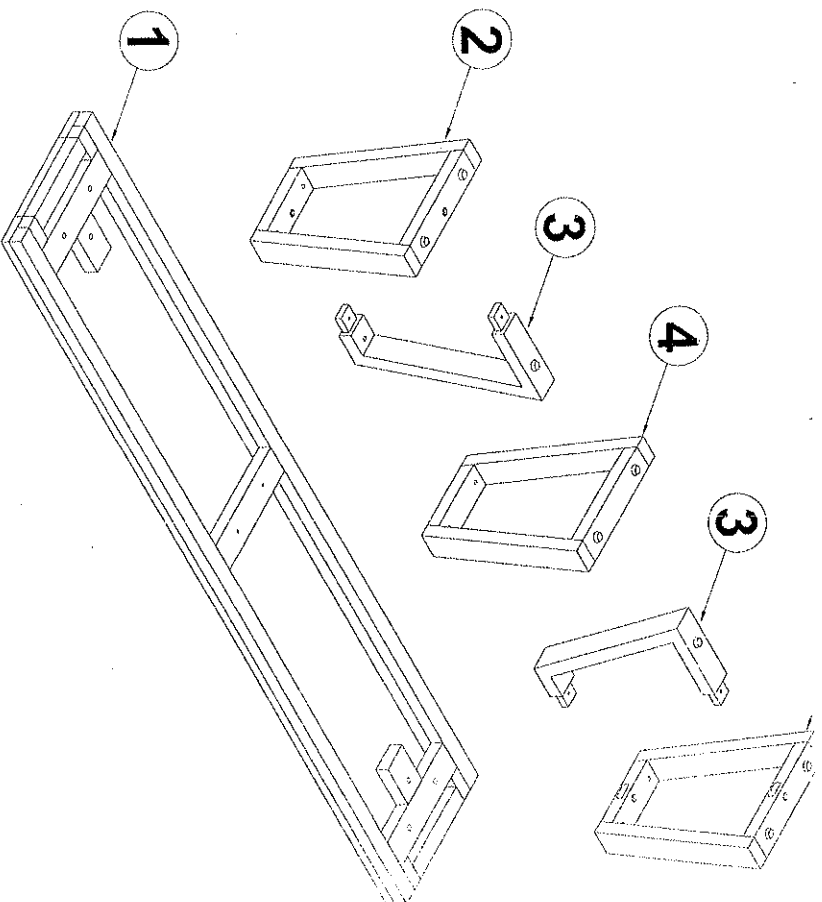

PRAIRIE BENCH SKU#: 1568-03

ASSEMBLY INSTRUCTIONS

HARDWARE LIST

A		M6x50xØ15	08 pcs
B		2xØ6xØ19mm	08 pcs
C		1.2xØ6xØ13mm	08 pcs
D		M6x20xØ15	04 pcs
E		4mm	01 pc