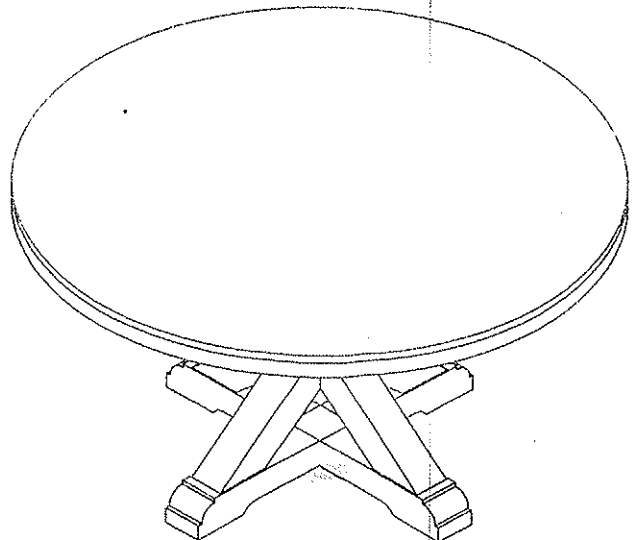

NEWBERRY ROUND TABLE SKU#: 1468-25

ASSEMBLY INSTRUCTIONS

CODE	PICTURE	SIZE	AMOUNT
A		M8 x 40mm	16pcs
B		M8 x 75mm	4pcs
C		Ø8/Ø22	08pcs
D		Ø8/Ø19	12pcs
E		Ø8/Ø13	20pcs
F		Allen Key 4mm	1pcs

I

II

A. Bolt M8 x 40mm	C. Washer 2.0mm x Ø8/22	E. Spring Washer 1.2mm x Ø8/13	F. Hexagon key M4
16pcs	04pcs	04pcs	1pc

A. Bolt M8 x 40mm	C. Washer 2.0mm x Ø8/22	E. Spring Washer 1.2mm x Ø8/13	F. Hexagon key M4
16pcs	04pcs	04pcs	1pc

III

IV

B. Bolt  M8 x 75mm 04pcs	D. Washer  1.2mm x Ø8/19 04pcs	E. Spring Washer  1.2mm x Ø8/13 04pcs	F. Hexagon key  M4 1pc
---	---	--	---

A. Bolt  M8 x 40mm 04pcs	D. Washer  1.2mm x Ø8/19 04pcs	E. Spring Washer  1.2mm x Ø8/13 04pcs	F. Hexagon key  M4 1pc
---	---	--	---

V

COMPLETE

A. Bolt  M8 x 40mm 04pcs	D. Washer  1.2mm x Ø8/19 04pcs	E. Spring Washer  1.2mm x Ø8/13 04pcs	F. Hexagon key  M4 1pc
---	---	--	---