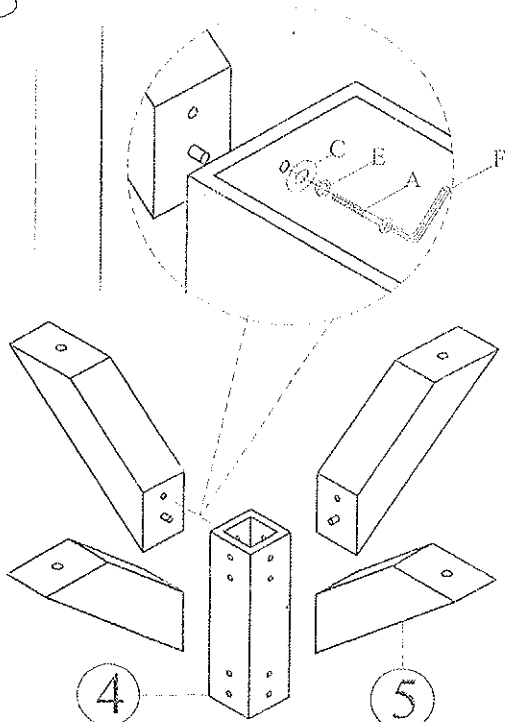

NEWBERRY ROUND TABLE SKU#: 1468-25

ASSEMBLY INSTRUCTIONS

CODE	PICTURE	SIZE	AMOUNT
A		M8 x 40mm	16pcs
B		M8 x 75mm	4pcs
C		Ø8/Ø22	08pcs
D		Ø8/Ø19	12pcs
E		Ø8/Ø13	20pcs
F		Allen Key 4mm	1pcs

I

II

A. Bolt M8 x 40mm	C. Washer 2.0mm x Ø8/22	E. Spring Washer 1.2mm x Ø8/13	F. Hexagon key M4
16pcs	04pcs	04pcs	1pc

A. Bolt M8 x 40mm	C. Washer 2.0mm x Ø8/22	E. Spring Washer 1.2mm x Ø8/13	F. Hexagon key M4
16pcs	04pcs	04pcs	1pc

III

IV

B. Bolt  M8 x 75mm 04pcs	D. Washer  1.2mm x Ø8/19 04pcs	E. Spring Washer  1.2mm x Ø8/13 04pcs	F. Hexagon key  M4 1pc
---	---	--	---

A. Bolt  M8 x 40mm 04pcs	D. Washer  1.2mm x Ø8/19 04pcs	E. Spring Washer  1.2mm x Ø8/13 04pcs	F. Hexagon key  M4 1pc
---	---	--	---

V

COMPLETE

A. Bolt  M8 x 40mm 04pcs	D. Washer  1.2mm x Ø8/19 04pcs	E. Spring Washer  1.2mm x Ø8/13 04pcs	F. Hexagon key  M4 1pc
---	---	--	---