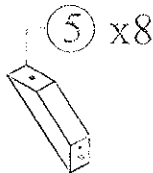

NEWBERRY ROUND TABLE SKU#: 1468-25

ASSEMBLY INSTRUCTIONS

CODE	PICTURE	SIZE	AMOUNT
A		M8 x 40mm	16pcs
B		M8 x 75mm	4pcs
C		Ø8/Ø22	08pcs
D		Ø8/Ø19	12pcs
E		Ø8/Ø13	20pcs
F		Allen Key 4mm	1pcs

I

II

A. Bolt M8 x 40mm	C. Washer 2.0mm x Ø8/22	E. Spring Washer 1.2mm x Ø8/13	F. Hexagon key M4
16pcs	04pcs	04pcs	1pc

A. Bolt M8 x 40mm	C. Washer 2.0mm x Ø8/22	E. Spring Washer 1.2mm x Ø8/13	F. Hexagon key M4
16pcs	04pcs	04pcs	1pc

III

IV

B. Bolt  M8 x 75mm 04pcs	D. Washer  1.2mm x Ø8/19 04pcs	E. Spring Washer  1.2mm x Ø8/13 04pcs	F. Hexagon key  M4 1pc
---	---	--	---

A. Bolt  M8 x 40mm 04pcs	D. Washer  1.2mm x Ø8/19 04pcs	E. Spring Washer  1.2mm x Ø8/13 04pcs	F. Hexagon key  M4 1pc
---	---	--	---

V

COMPLETE

A. Bolt  M8 x 40mm 04pcs	D. Washer  1.2mm x Ø8/19 04pcs	E. Spring Washer  1.2mm x Ø8/13 04pcs	F. Hexagon key  M4 1pc
---	---	--	---