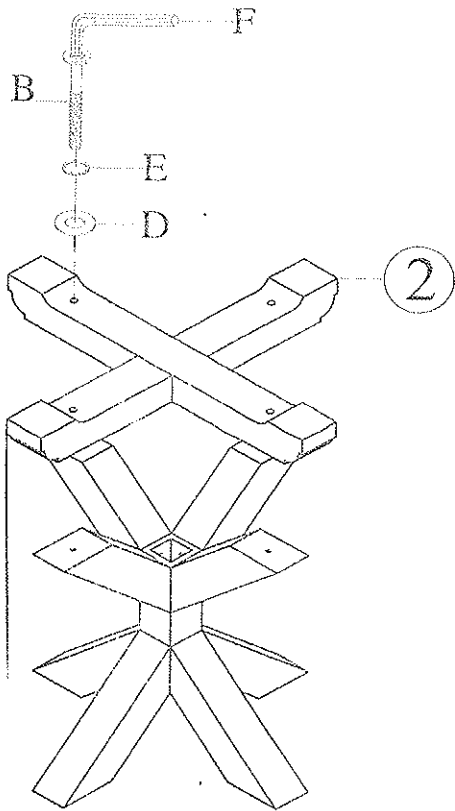

NEWBERRY ROUND TABLE SKU#: 1468-25

ASSEMBLY INSTRUCTIONS

CODE	PICTURE	SIZE	AMOUNT
A		M8 x 40mm	16pcs
B		M8 x 75mm	4pcs
C		Ø8/Ø22	08pcs
D		Ø8/Ø19	12pcs
E		Ø8/Ø13	20pcs
F		Allen Key 4mm	1pcs

I

II

A. Bolt M8 x 40mm	C. Washer 2.0mm x Ø8/22	E. Spring Washer 1.2mm x Ø8/13	F. Hexagon key M4
16pcs	04pcs	04pcs	1pc

A. Bolt M8 x 40mm	C. Washer 2.0mm x Ø8/22	E. Spring Washer 1.2mm x Ø8/13	F. Hexagon key M4
16pcs	04pcs	04pcs	1pc

III

IV

B. Bolt  M8 x 75mm 04pcs	D. Washer  1.2mm x Ø8/19 04pcs	E. Spring Washer  1.2mm x Ø8/13 04pcs	F. Hexagon key  M4 1pc
---	---	--	---

A. Bolt  M8 x 40mm 04pcs	D. Washer  1.2mm x Ø8/19 04pcs	E. Spring Washer  1.2mm x Ø8/13 04pcs	F. Hexagon key  M4 1pc
---	---	--	---

V

COMPLETE

A. Bolt  M8 x 40mm 04pcs	D. Washer  1.2mm x Ø8/19 04pcs	E. Spring Washer  1.2mm x Ø8/13 04pcs	F. Hexagon key  M4 1pc
---	---	--	---