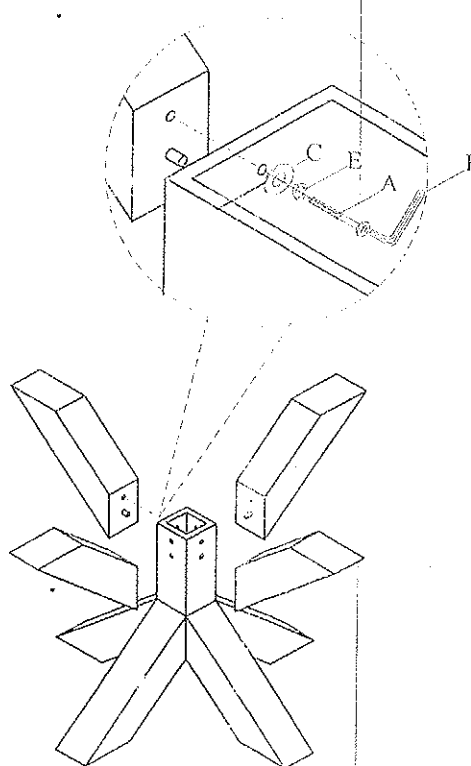

NEWBERRY ROUND TABLE SKU#: 1468-25

ASSEMBLY INSTRUCTIONS

CODE	PICTURE	SIZE	AMOUNT
A		M8 x 40mm	16pcs
B		M8 x 75mm	4pcs
C		Ø8/Ø22	08pcs
D		Ø8/Ø19	12pcs
E		Ø8/Ø13	20pcs
F		Allen Key 4mm	1pcs

I

II

A. Bolt M8 x 40mm	C. Washer 2.0mm x Ø8/22	E. Spring Washer 1.2mm x Ø8/13	F. Hexagon key M4
16pcs	04pcs	04pcs	1pc

A. Bolt M8 x 40mm	C. Washer 2.0mm x Ø8/22	E. Spring Washer 1.2mm x Ø8/13	F. Hexagon key M4
16pcs	04pcs	04pcs	1pc

III

IV

B. Bolt  M8 x 75mm 04pcs	D. Washer  1.2mm x Ø8/19 04pcs	E. Spring Washer  1.2mm x Ø8/13 04pcs	F. Hexagon key  M4 1pc
---	---	--	---

A. Bolt  M8 x 40mm 04pcs	D. Washer  1.2mm x Ø8/19 04pcs	E. Spring Washer  1.2mm x Ø8/13 04pcs	F. Hexagon key  M4 1pc
---	---	--	---

V

COMPLETE

A. Bolt  M8 x 40mm 04pcs	D. Washer  1.2mm x Ø8/19 04pcs	E. Spring Washer  1.2mm x Ø8/13 04pcs	F. Hexagon key  M4 1pc
---	---	--	---