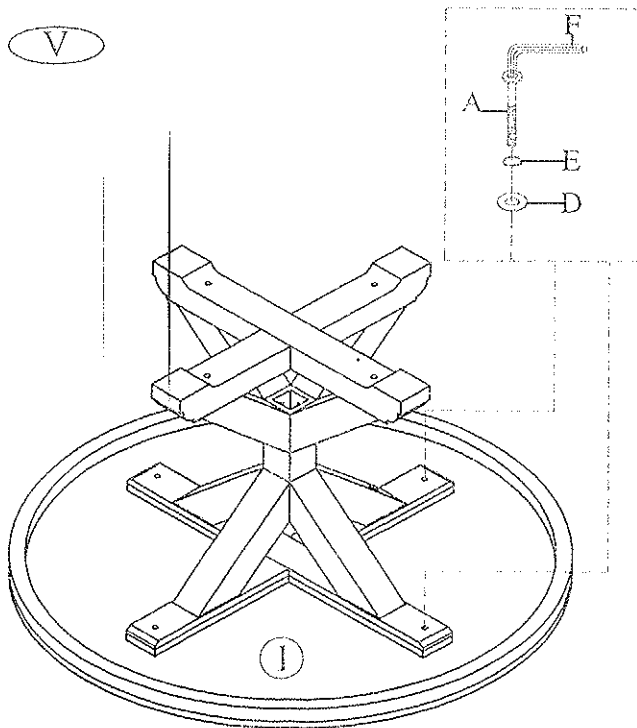

NEWBERRY ROUND TABLE SKU#: 1468-25

ASSEMBLY INSTRUCTIONS

CODE	PICTURE	SIZE	AMOUNT
A		M8 x 40mm	16pcs
B		M8 x 75mm	4pcs
C		Ø8/Ø22	08pcs
D		Ø8/Ø19	12pcs
E		Ø8/Ø13	20pcs
F		Allen Key 4mm	1pcs

I

II

A. Bolt M8 x 40mm	C. Washer 2.0mm x Ø8/22	E. Spring Washer 1.2mm x Ø8/13	F. Hexagon key M4
16pcs	04pcs	04pcs	1pc

A. Bolt M8 x 40mm	C. Washer 2.0mm x Ø8/22	E. Spring Washer 1.2mm x Ø8/13	F. Hexagon key M4
16pcs	04pcs	04pcs	1pc

III

IV

B. Bolt  M8 x 75mm 04pcs	D. Washer  1.2mm x Ø8/19 04pcs	E. Spring Washer  1.2mm x Ø8/13 04pcs	F. Hexagon key  M4 1pc
---	---	--	---

A. Bolt  M8 x 40mm 04pcs	D. Washer  1.2mm x Ø8/19 04pcs	E. Spring Washer  1.2mm x Ø8/13 04pcs	F. Hexagon key  M4 1pc
---	---	--	---

V

COMPLETE

A. Bolt  M8 x 40mm 04pcs	D. Washer  1.2mm x Ø8/19 04pcs	E. Spring Washer  1.2mm x Ø8/13 04pcs	F. Hexagon key  M4 1pc
---	---	--	---