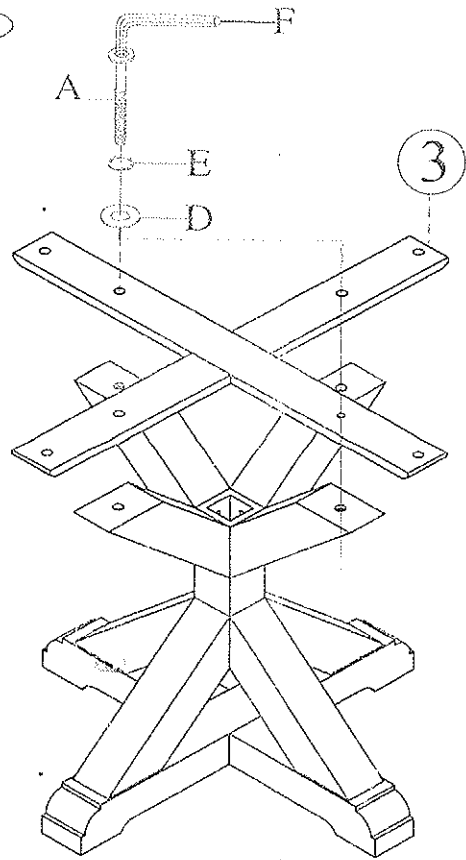

NEWBERRY ROUND TABLE SKU#: 1468-25

ASSEMBLY INSTRUCTIONS

CODE	PICTURE	SIZE	AMOUNT
A		M8 x 40mm	16pcs
B		M8 x 75mm	4pcs
C		Ø8/Ø22	08pcs
D		Ø8/Ø19	12pcs
E		Ø8/Ø13	20pcs
F		Allen Key 4mm	1pcs

I

II

A. Bolt M8 x 40mm	C. Washer 2.0mm x Ø8/22	E. Spring Washer 1.2mm x Ø8/13	F. Hexagon key M4
16pcs	04pcs	04pcs	1pc

A. Bolt M8 x 40mm	C. Washer 2.0mm x Ø8/22	E. Spring Washer 1.2mm x Ø8/13	F. Hexagon key M4
16pcs	04pcs	04pcs	1pc

III

IV

B. Bolt  M8 x 75mm 04pcs	D. Washer  1.2mm x Ø8/19 04pcs	E. Spring Washer  1.2mm x Ø8/13 04pcs	F. Hexagon key  M4 1pc
---	---	--	---

A. Bolt  M8 x 40mm 04pcs	D. Washer  1.2mm x Ø8/19 04pcs	E. Spring Washer  1.2mm x Ø8/13 04pcs	F. Hexagon key  M4 1pc
---	---	--	---

V

COMPLETE

A. Bolt  M8 x 40mm 04pcs	D. Washer  1.2mm x Ø8/19 04pcs	E. Spring Washer  1.2mm x Ø8/13 04pcs	F. Hexagon key  M4 1pc
---	---	--	---