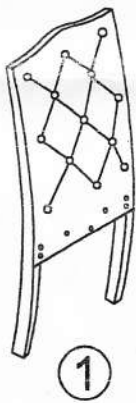

# NEWBERRY UPHOLSTERY SIDE CHAIR

## SKU #:1468-23

### Hardwares

CODE	PICTURE	SIZE	AMOUNT
A		M6 x 50mm	7 pcs
B		M6 x 80mm	4 pcs
C		Ø6/13 mm	11 pcs
D		Ø8/19 mm	11 pcs
E		4 x 110 mm	1pc

NOTE: Do not fully tighten all screws and bolts until the entire item is completely assembled