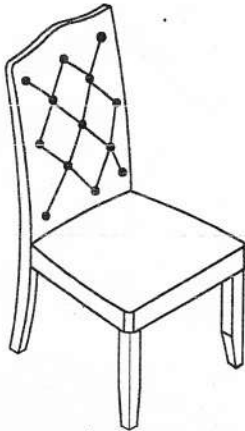

# NEWBERRY UPHOLSTERY SIDE CHAIR

## SKU #:1468-23

### Hardwares

CODE	PICTURE	SIZE	AMOUNT
A		M6 x 50mm	7 pcs
B		M6 x 80mm	4 pcs
C		Ø6/13 mm	11 pcs
D		Ø8/19 mm	11 pcs
E		4 x 110 mm	1pc

NOTE: Do not fully tighten all screws and bolts until the entire item is completely assembled