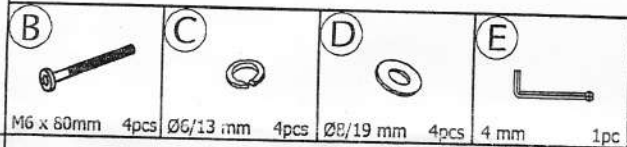

NOTE: Do not fully tighten all screws and bolts until the entire item is completely assembled

Step1

Step2

Step3

COMPLETE