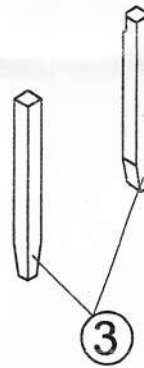

## SKU #:1468-23

### Hardwares

CODE	PICTURE	SIZE	AMOUNT
A		M6 x 50mm	7 pcs
B		M6 x 80mm	4 pcs
C		Ø6/13 mm	11 pcs
D		Ø8/19 mm	11 pcs
E		4 x 110 mm	1pc

NOTE: Do not fully tighten all screws and bolts until the entire item is completely assembled