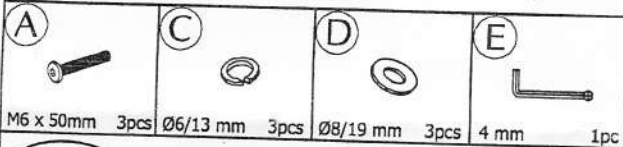

NOTE: Do not fully tighten all screws and bolts until the entire item is completely assembled

Step1

Step2

Step3

COMPLETE