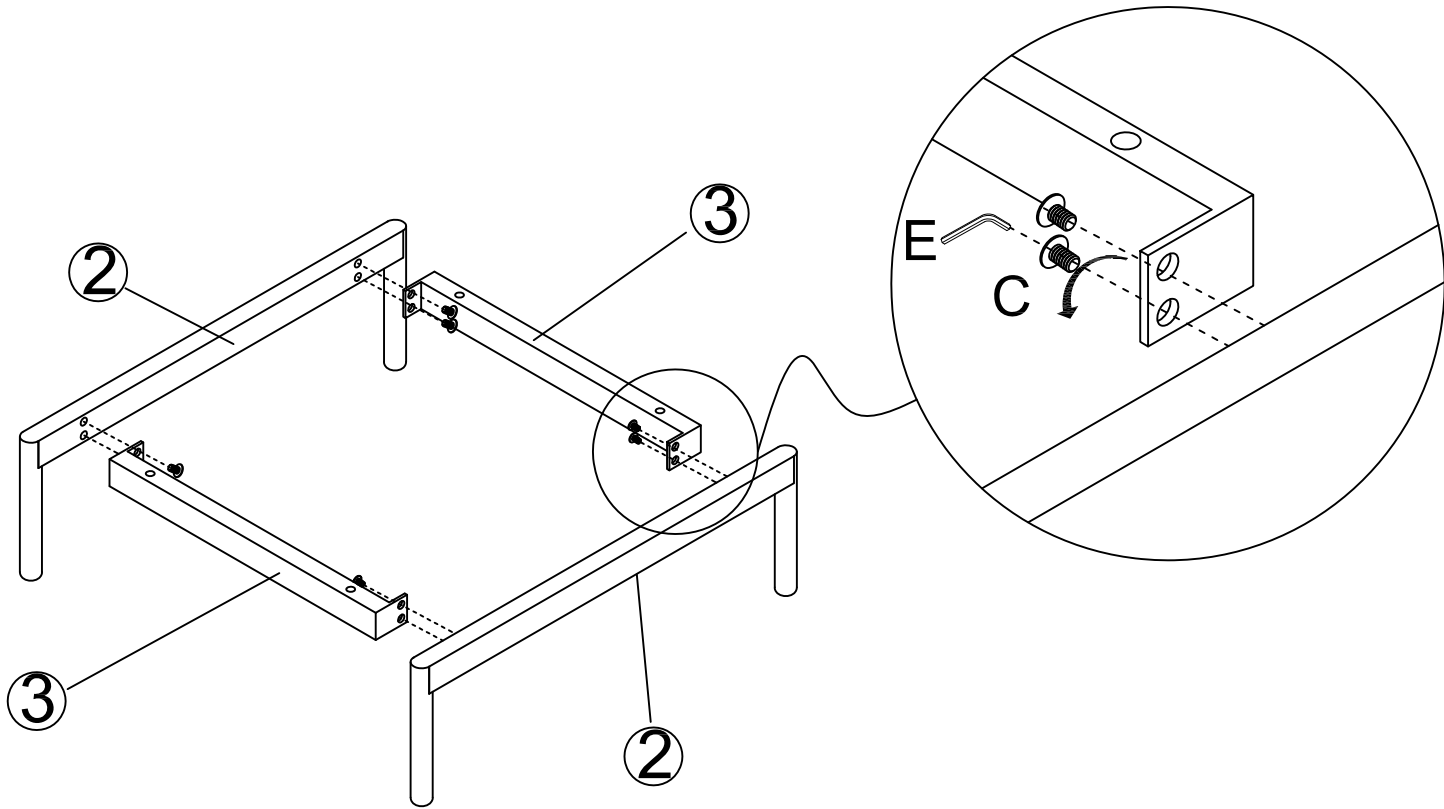

ITEM NO.: 458003

Loft Nite Stand

ITEM NO.: 458003

NO POWER TOOLS

1 PERSON REQUIRED

PART LIST

HARDWARE LIST

A	B	C	D	E
	 M4x18	 M6x16	 M6x40	 4mm
x1	x2	x8	x4	x1

STEP: 1

STEP: 2

STEP: 3