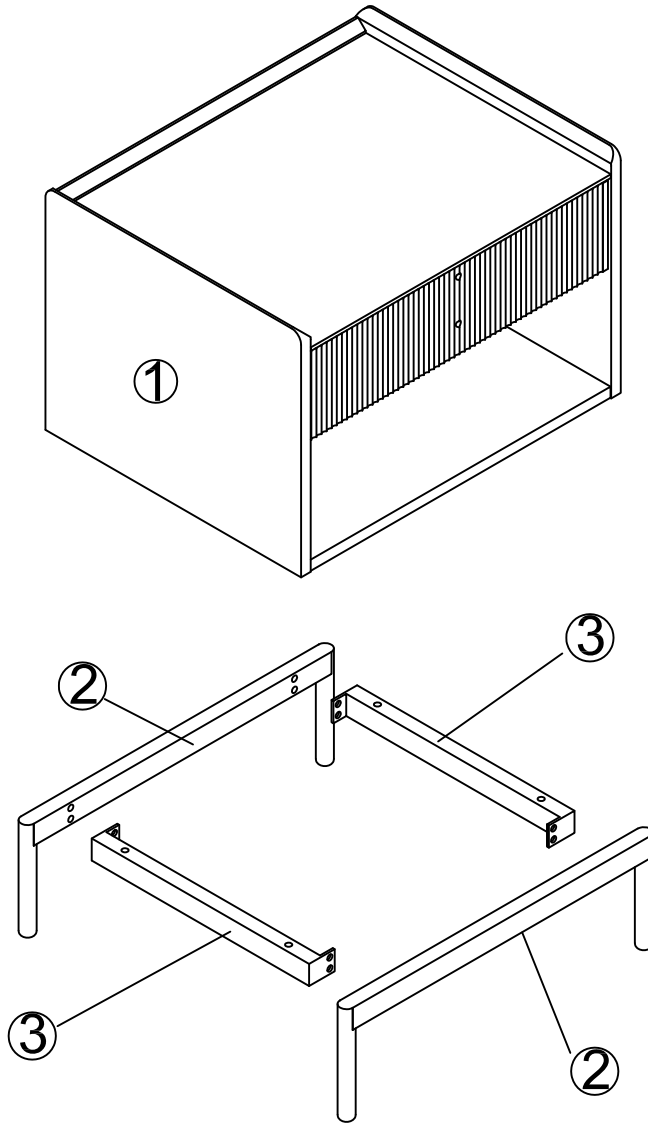

ITEM NO.: 458003

Loft Nite Stand

ITEM NO.: 458003

NO POWER TOOLS

1 PERSON REQUIRED

PART LIST

HARDWARE LIST

A	B	C	D	E
	 M4x18	 M6x16	 M6x40	 4mm
x1	x2	x8	x4	x1

STEP: 1

STEP: 2

STEP: 3