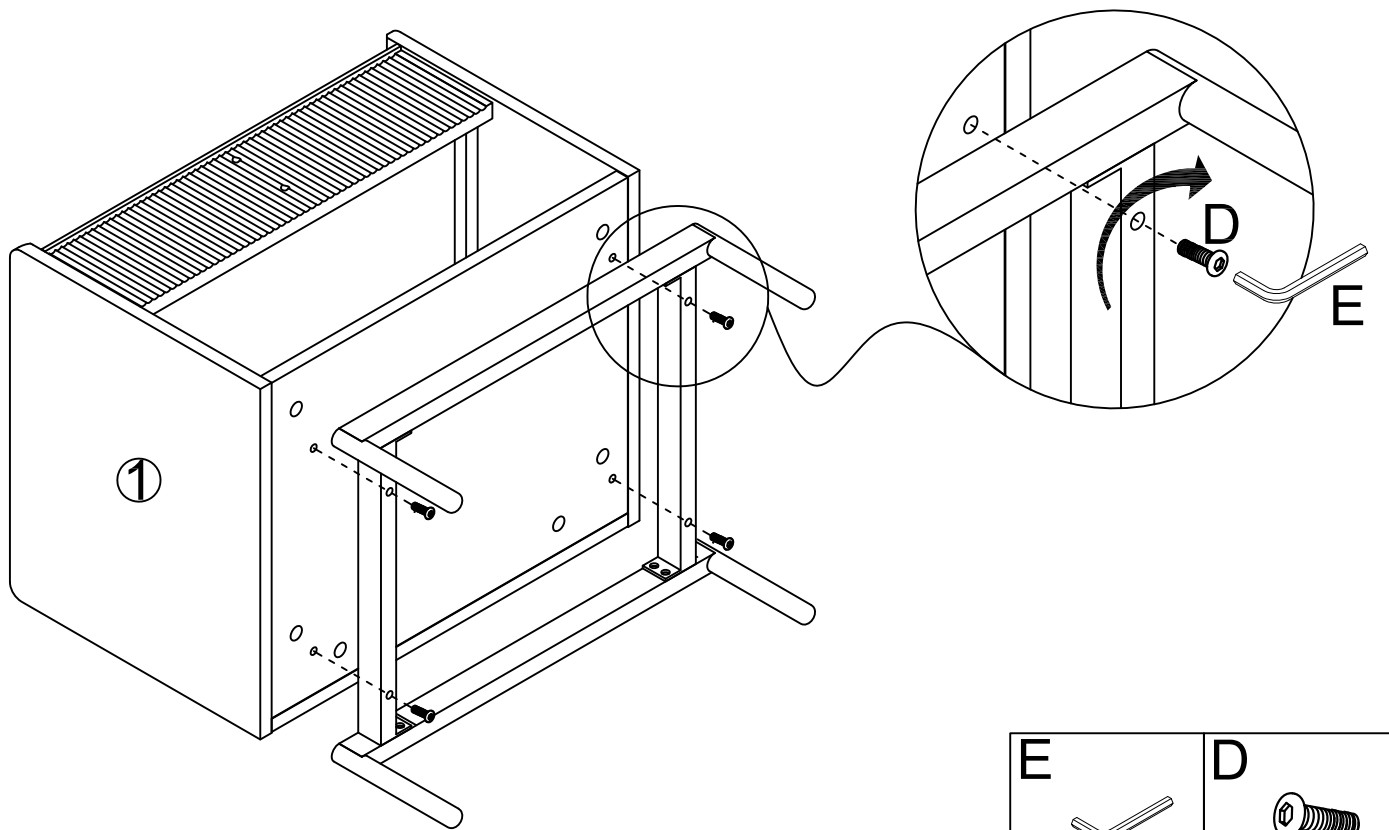

ITEM NO.: 458003

Loft Nite Stand

ITEM NO.: 458003

NO POWER TOOLS

1 PERSON REQUIRED

PART LIST

HARDWARE LIST

A	B	C	D	E
	 M4x18	 M6x16	 M6x40	 4mm
x1	x2	x8	x4	x1

STEP: 1

STEP: 2

STEP: 3