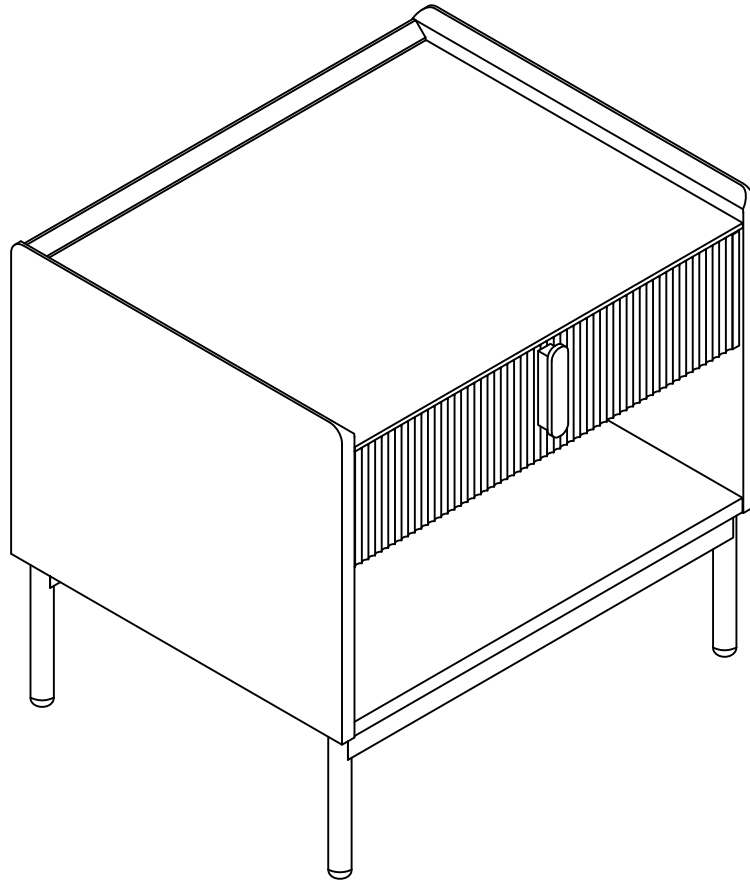

ITEM NO.: 458003

Loft Nite Stand

ITEM NO.: 458003

NO POWER TOOLS

1 PERSON REQUIRED

PART LIST

HARDWARE LIST

A	B	C	D	E
	 M4x18	 M6x16	 M6x40	 4mm
x1	x2	x8	x4	x1

STEP: 1

STEP: 2

STEP: 3