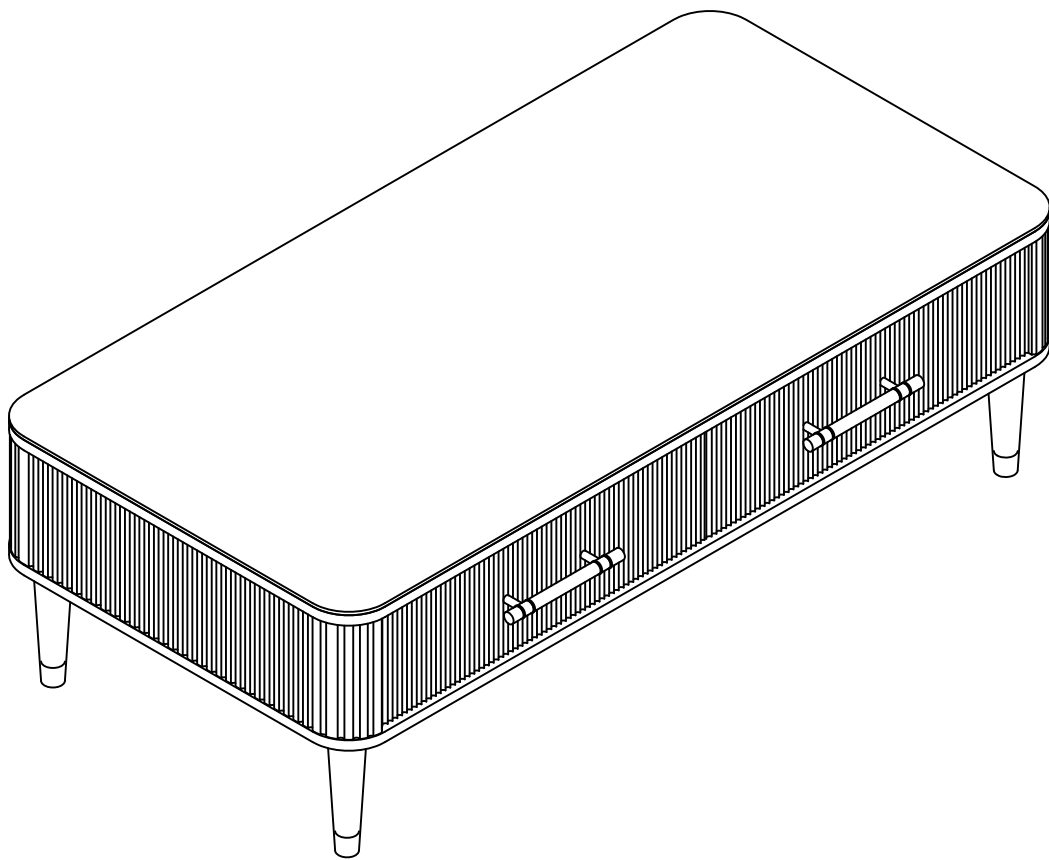

ITEM NO.: 458001

Whitney Coffee Table

ITEM NO.: 458001

NO POWER TOOLS

2 PEOPLE REQUIRED

PART LIST

HARDWARE LIST

<p>A</p>  <p>x2</p>	<p>B</p>  <p>M4x18</p> <p>x4</p>
---	---

STEP: 1

STEP: 2

x2

x4