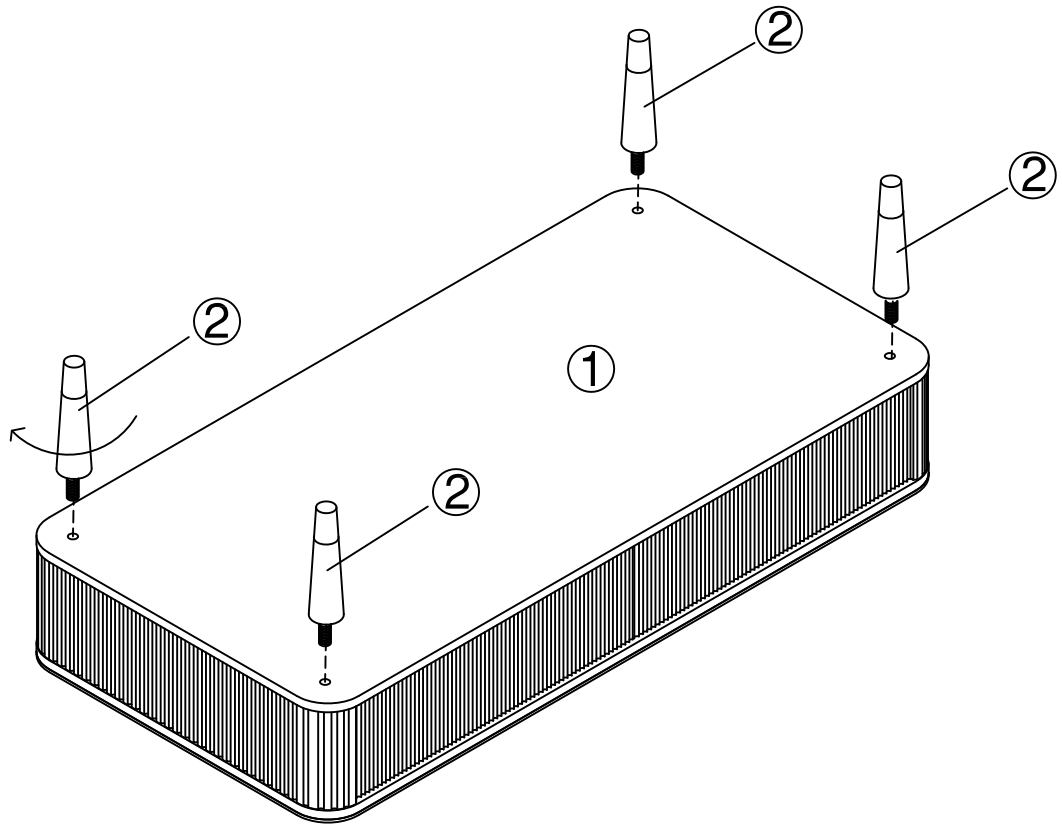

ITEM NO.: 458001

Whitney Coffee Table

ITEM NO.: 458001

NO POWER TOOLS

2 PEOPLE REQUIRED

PART LIST

HARDWARE LIST

<p>A</p>  <p>x2</p>	<p>B</p>  <p>M4x18</p> <p>x4</p>
---	---

STEP: 1

STEP: 2

x2

x4