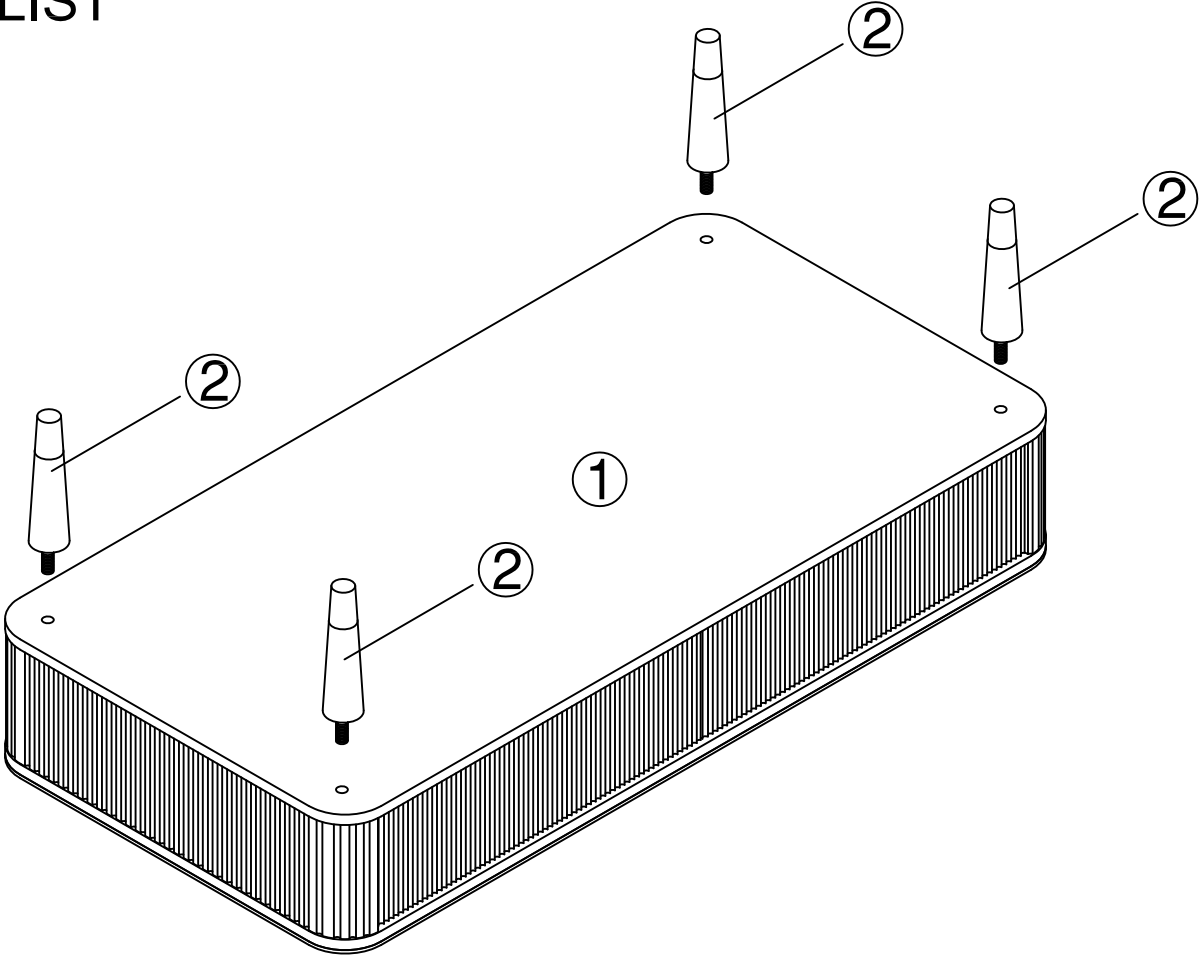

ITEM NO.: 458001

Whitney Coffee Table

ITEM NO.: 458001

NO POWER TOOLS

2 PEOPLE REQUIRED

PART LIST

HARDWARE LIST

<p>A</p>  <p>x2</p>	<p>B</p>  <p>M4x18</p> <p>x4</p>
---	---

STEP: 1

STEP: 2

x2

x4