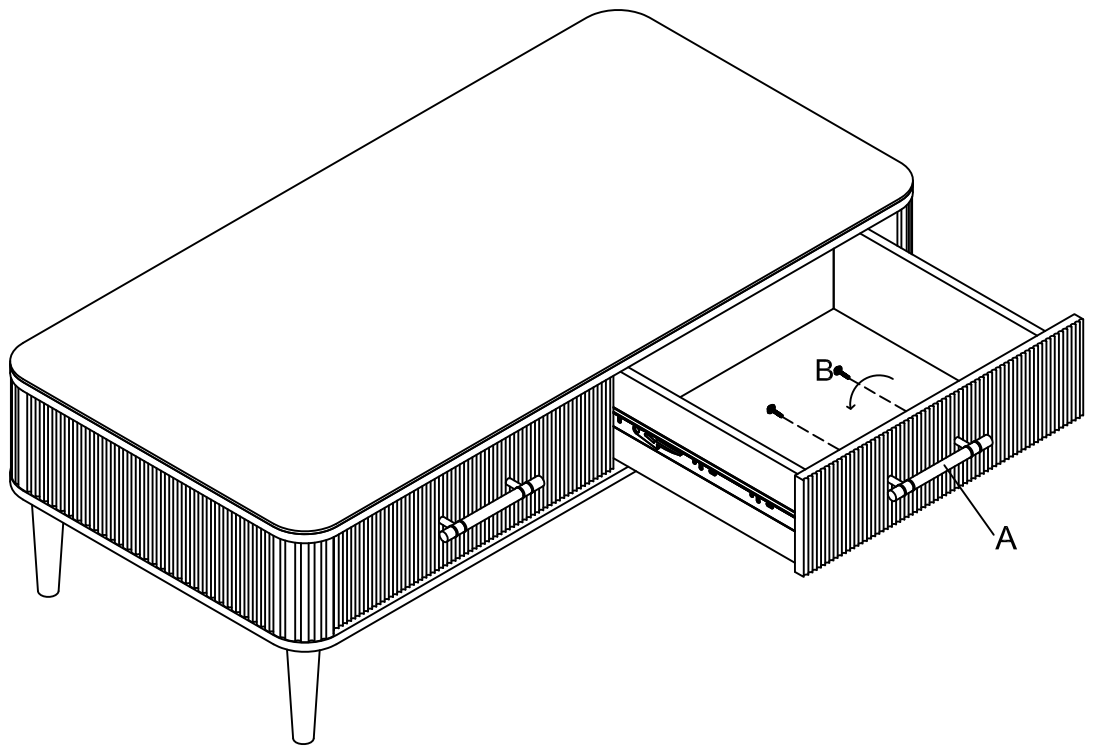

ITEM NO.: 458001

Whitney Coffee Table

ITEM NO.: 458001

NO POWER TOOLS

2 PEOPLE REQUIRED

PART LIST

HARDWARE LIST

<p>A</p>  <p>x2</p>	<p>B</p>  <p>M4x18</p> <p>x4</p>
---	---

STEP: 1

STEP: 2

x2

x4