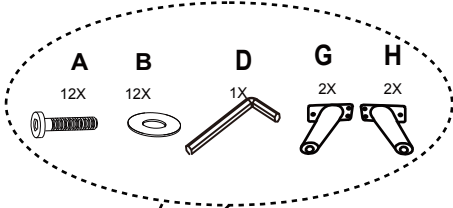

DRAKE SECTIONAL SOFA-LLEFT

HARDWARE INCLUDED: POWER TOOLS NOT RECOMMENDED

A
24X

B
24X

D
1X

Components / Composantes

E
1X

F
1X

G
4X

H
4X

L
1X

M
1X

N
1X

O
1X

I
1X

J
1X

K
1X

Assembly Instructions / Instructions d'assemblage

1

2

****For User Safety, Tighten All Fittings****

DRAKE SECTIONAL SOFA-LLEFT

2

3