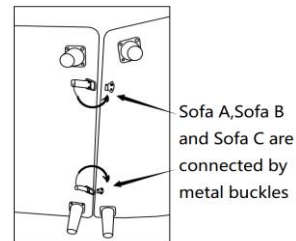

ASSEMBLY INSTRUCTION

MODEL NAME	VALENCIA SECTIONAL SOFA (LEFT) 461001L	Thank you for purchasing this quality product. Be sure to lay all components on a soft and clean surface before assembly in order to avoid component from being scratched. CAUTIONS: 1.Check contents against list for quantity 2.Familiarize yourself with the components and hardware by reviewing the assembly instructions. 3.Do not over tighten the screws and bolts as it may damage the threads. 4.Keep all the hardware parts out of the reach of children
MODEL NO.		
COMPLETE ASSEMBLY		
MODEL NAME	VALENCIA SECTIONAL SOFA(RIGHT) 461001R	
MODEL NO.		
COMPLETE ASSEMBLY		

PART LIST:

Part name	Part image	Quantity(pcs)
Wooden leg		13
Pillow		6

ASSEMBLY DETAILS:

STEP 1: Fix four wooden legs at the bottom of sofa A

STEP 2: Fix five wooden legs at the bottom of sofa B

STEP 3: Fix four wooden legs at the bottom of sofa C

STEP 4:

Sofa A, Sofa B and Sofa C are connected by metal buckles

STEP 5: All metal buckles are fastened with together