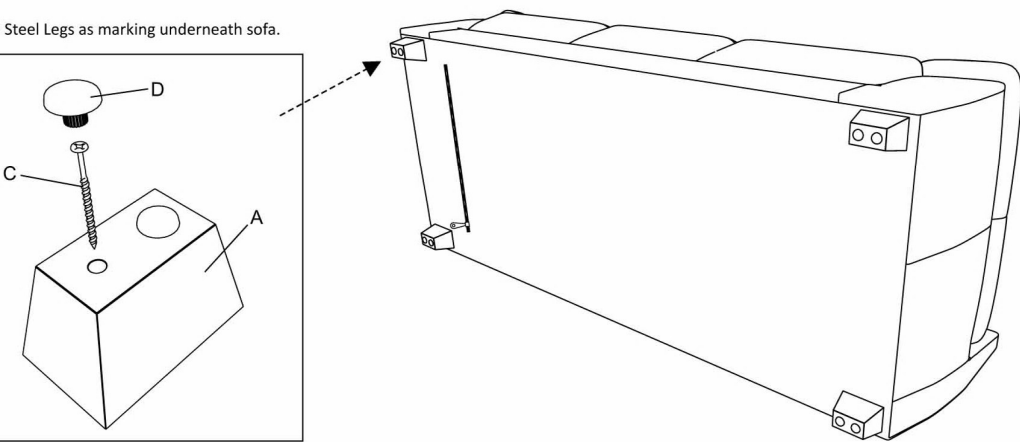

Place the Steel Legs as marking underneath sofa.