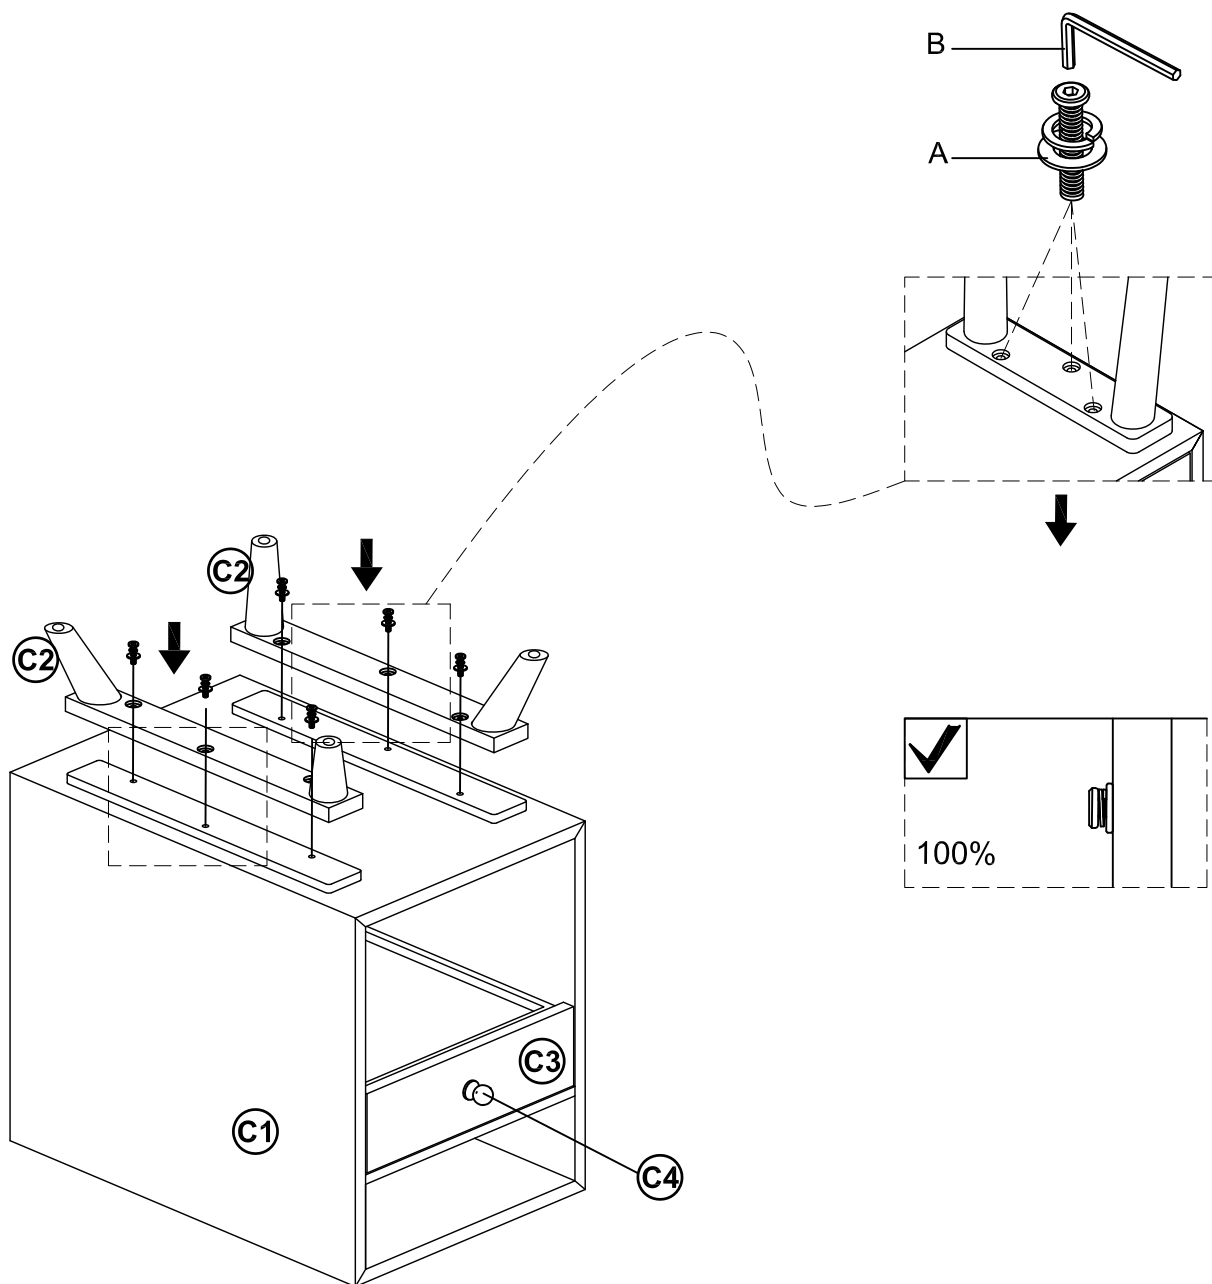

MSH - USA

15 min

Two People Required
for Assembly

Do Not Use Power Tools

Phillips Head (Not Provided)

PARTS INCLUDED

- (C1) Chairside Table Case x1
- (C2) Leg x2
- (C3) Drawer x1
- (C4) Knob x1
- (C5) Power outlet x1

Hardware Pack

A Ø6x25 (mm) : 6pcs 	B 1pc 
---	---

1

A x 6

B x 1

2