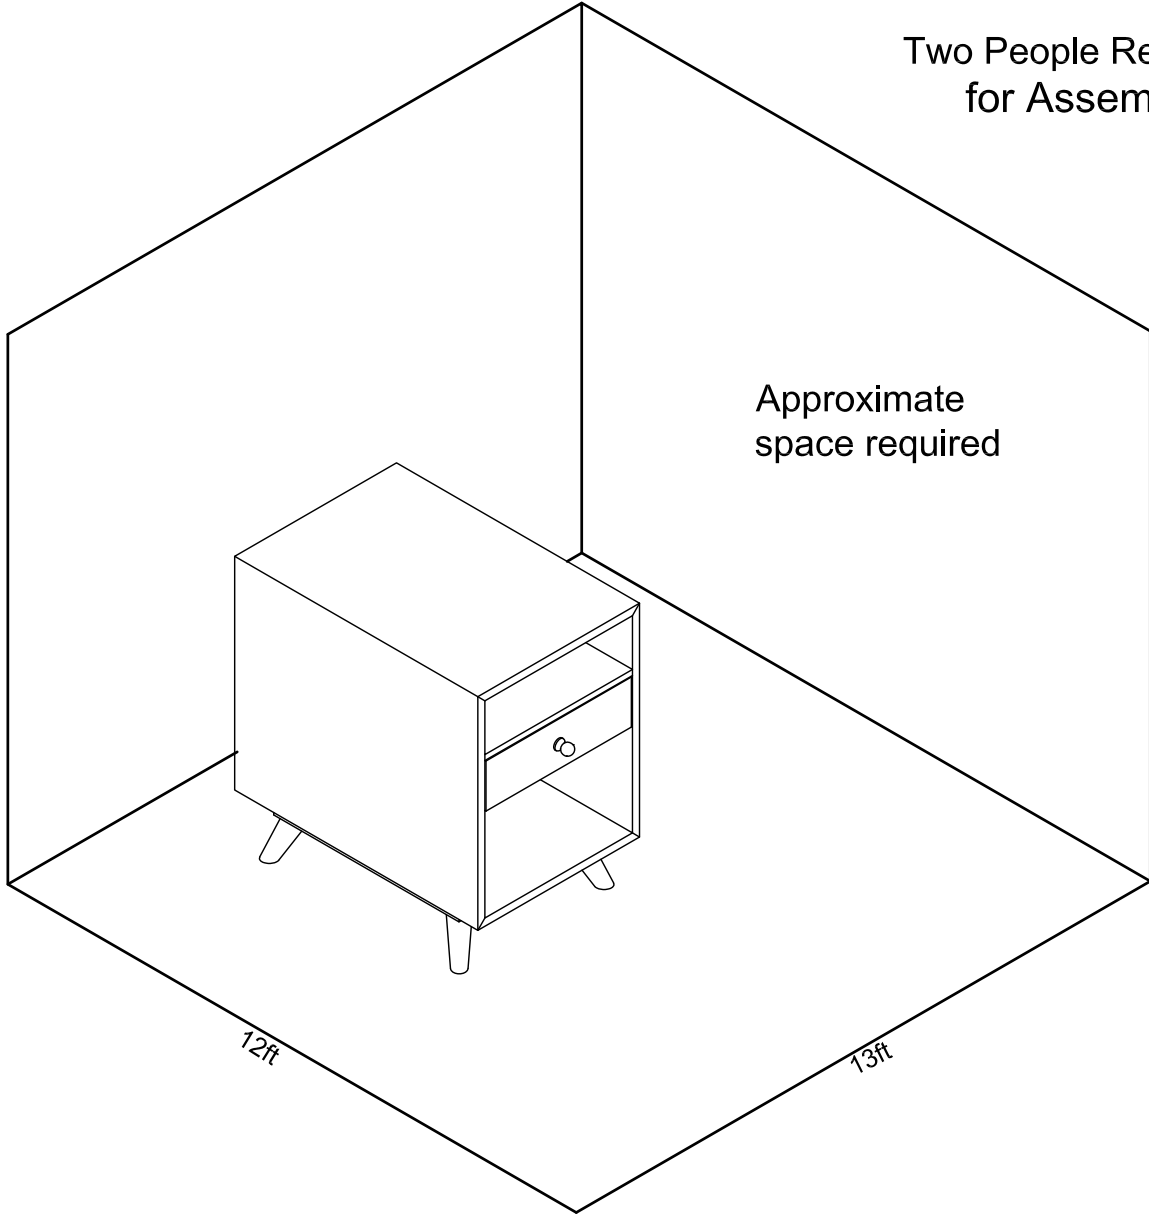

Assembly Instructions

830474 CHAIRSIDE TABLE - CINNAMON

Product Issues? Please Call Us Before Contacting Your Retailer At 1-800-549-3300.

Email customerservice@mshome.co, visit www.mshome.co

We can help with Assembly Issues, Part Requests, Damages, & All Other Product Related Questions

MSH - USA

15 min

Two People Required
for Assembly

Do Not Use Power Tools

Phillips Head (Not Provided)

PARTS INCLUDED

- (C1) Chairside Table Case x1
- (C2) Leg x2
- (C3) Drawer x1
- (C4) Knob x1
- (C5) Power outlet x1

Hardware Pack

A Ø6x25 (mm) : 6pcs 	B 1pc 
---	---

1

A x 6

B x 1

2