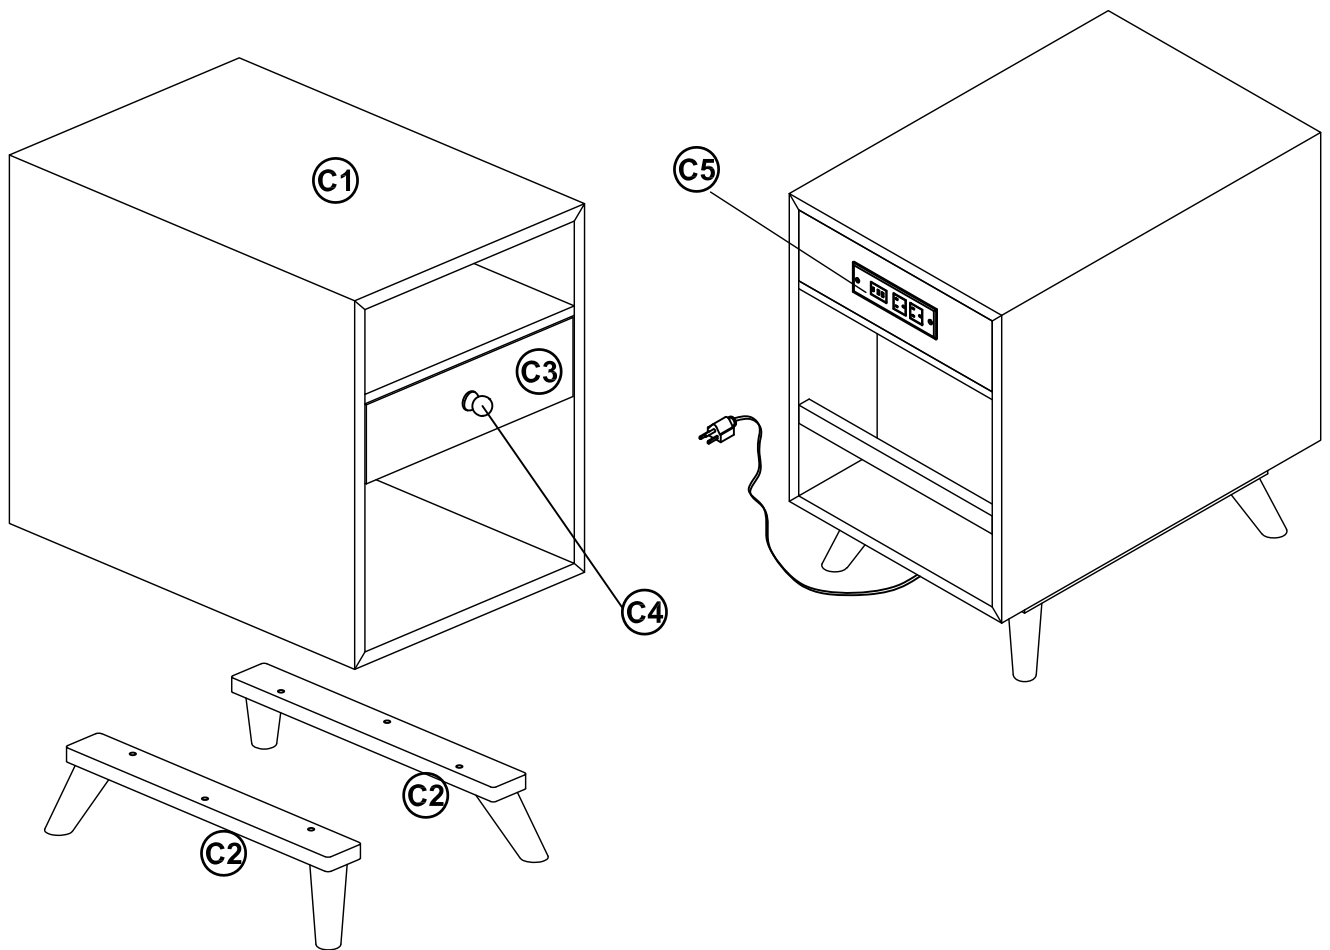

MSH - USA

15 min

Two People Required
for Assembly

Do Not Use Power Tools

Phillips Head (Not Provided)

PARTS INCLUDED

- (C1) Chairside Table Case x1
- (C2) Leg x2
- (C3) Drawer x1
- (C4) Knob x1
- (C5) Power outlet x1

Hardware Pack

A Ø6x25 (mm) : 6pcs 	B 1pc 
---	---

1

A x 6

B x 1

2