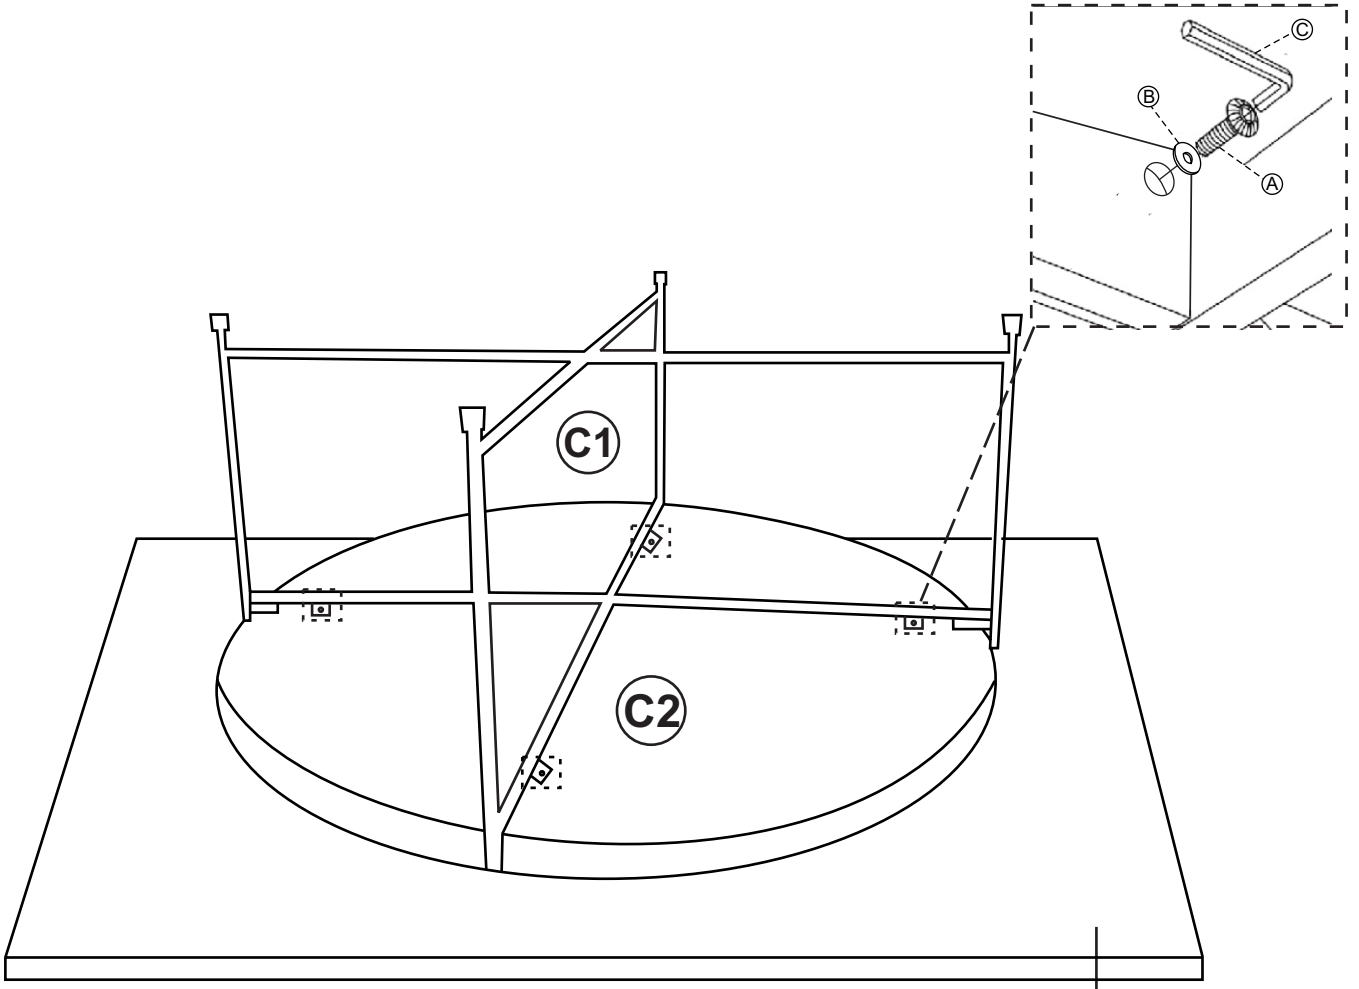

EPE Foam

Please lay all components on smooth flat surface to prevent scratches Use the EPE foam to protect the plastic hardware before assembly