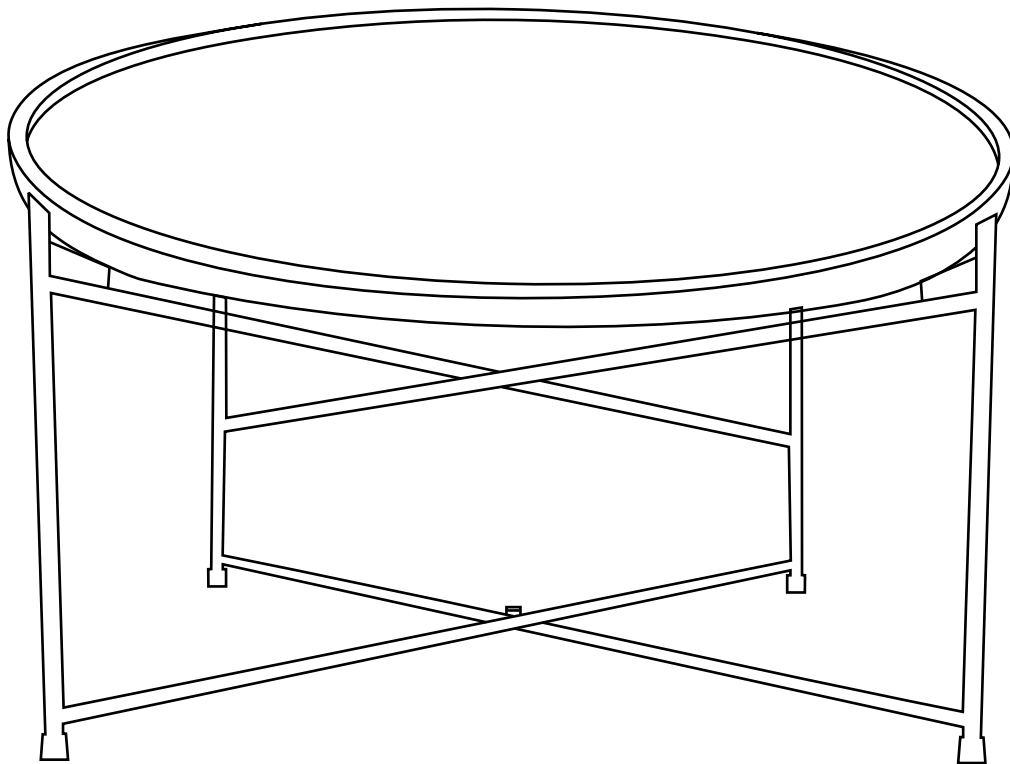

Assembly Instructions

8710127 Tray Top Coffee Table

Product Issues? Please Call Us Before Contacting Your Retailer At
1-800-549-3300, email customerservice@mshome.co, or visit www.mshome.co
We can help with Assembly Issues, Part Requests, Damages, & All Other
Product Related Questions

MSH - USA

15 min

Two Person Required

Replacement Parts

C1 - Top x 1

C2 - Legs x 1

Hardware Pack:

A  4pcs	B  4pcs	C  Allen Key
---	---	--