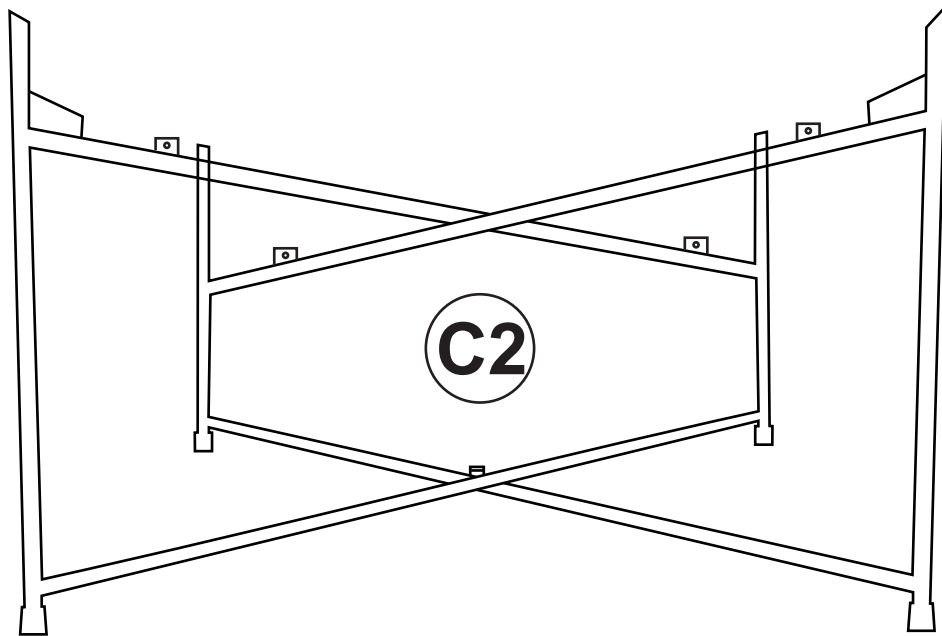

MSH - USA

15 min

Two Person Required

Replacement Parts

C1 - Top x 1

C2 - Legs x 1

Hardware Pack:

A  4pcs	B  4pcs	C  Allen Key
---	---	--