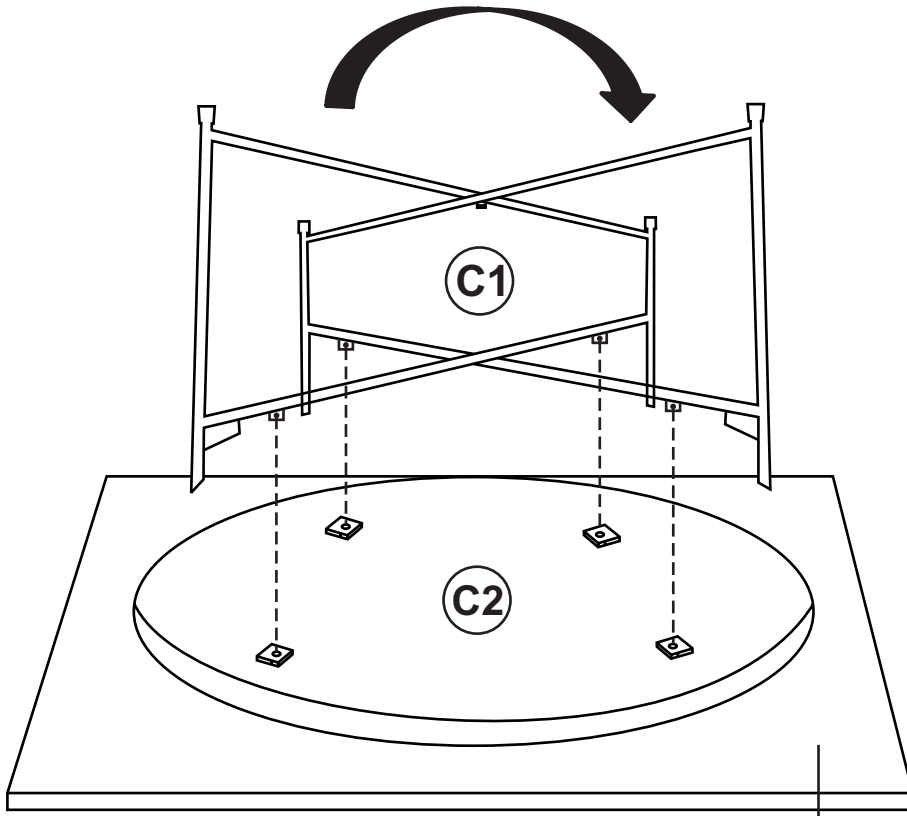

1

EPE Foam

2

EPE Foam

Please lay all components on smooth flat surface to prevent scratches Use the EPE foam to protect the plastic hardware before assembly