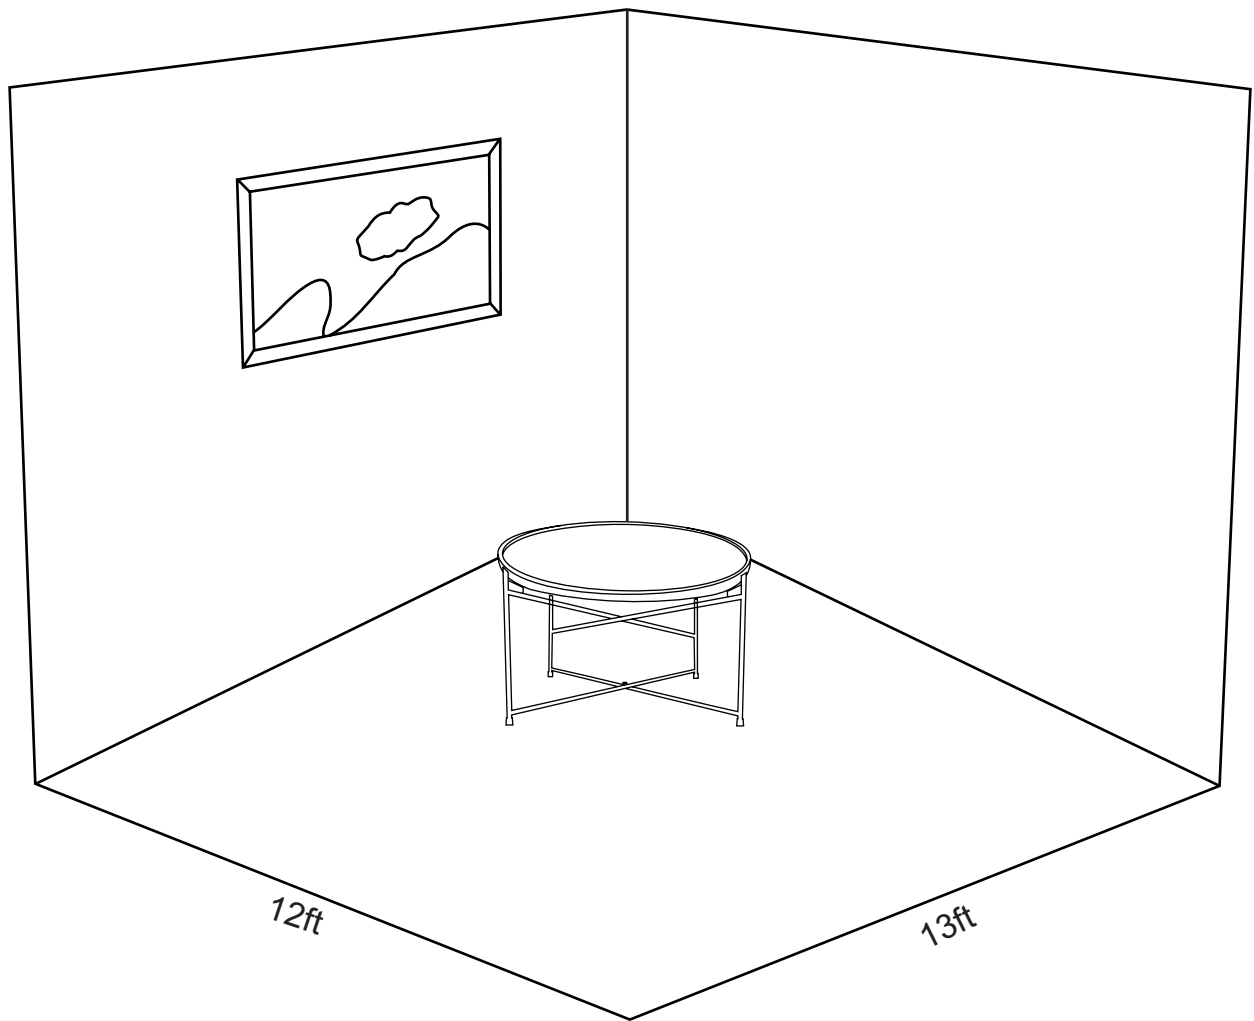

Assembly Instructions

8710127 Tray Top Coffee Table

Product Issues? Please Call Us Before Contacting Your Retailer At
1-800-549-3300, email customerservice@mshome.co, or visit www.mshome.co
We can help with Assembly Issues, Part Requests, Damages, & All Other
Product Related Questions

MSH - USA

15 min

Two Person Required

Replacement Parts

C1 - Top x 1

C2 - Legs x 1

Hardware Pack:

A  4pcs	B  4pcs	C  Allen Key
---	---	--