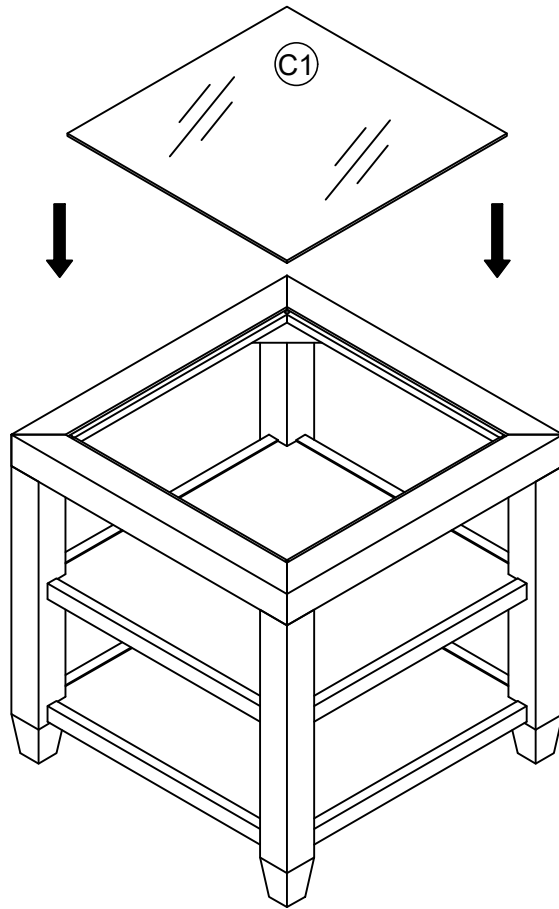

MSH - USA

15 min

Two People Required
for Assembly

Do Not Use Power Tools

PARTS INCLUDED

- (C1) Glass x1
- (C2) Top Frame x1
- (C3) Shelf Panel x2
- (C4) Legs x4

Hardware Pack

A  Ø6x40 (mm) : 12pcs	B  1pc	C  4pcs	D  4pcs
--	---	---	--

1

A x 4

B x 1

2

A x 4

B x 1

3

A x 4

B x 1

4

C x 4

D x 4

5

6-6