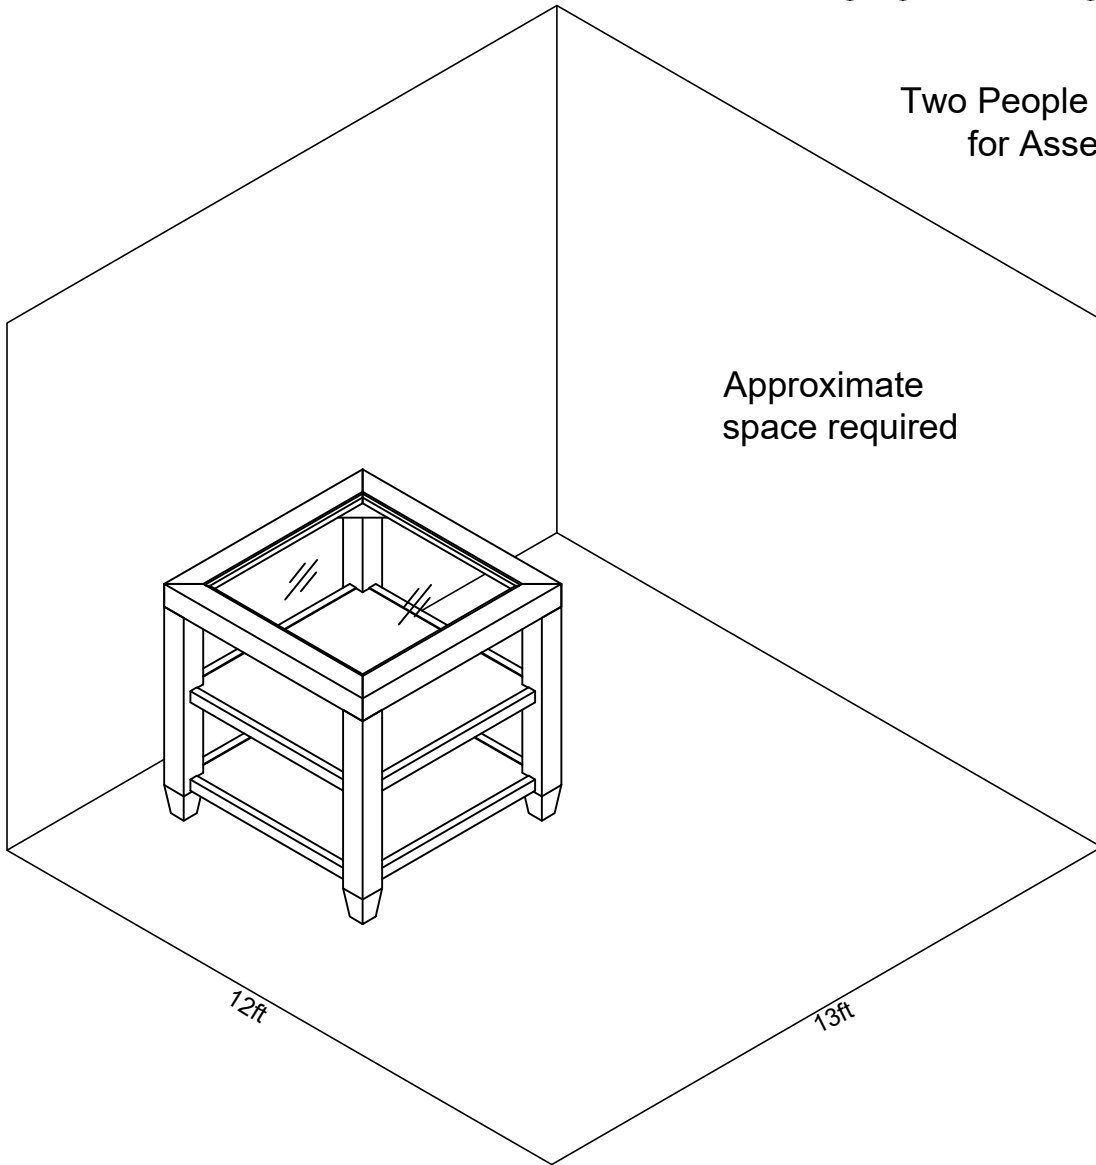

Assembly Instructions

830232 END TABLE - BLACK

**Product Issues? Please Call Us Before Contacting Your Retailer At 1-800-549-3300.
Email customerservice@mshome.co, visit www.mshome.co
We can help with Assembly Issues, Part Requests, Damages, & All Other Product
Related Questions**

MSH - USA

15 min

Two People Required
for Assembly

Do Not Use Power Tools

PARTS INCLUDED

- (C1) Glass x1
- (C2) Top Frame x1
- (C3) Shelf Panel x2
- (C4) Legs x4

Hardware Pack

A  Ø6x40 (mm) : 12pcs	B  1pc	C  4pcs	D  4pcs
--	---	---	--

1

A x 4

B x 1

2

A x 4

B x 1

3

A x 4

B x 1

4

C x 4

D x 4

5

6-6