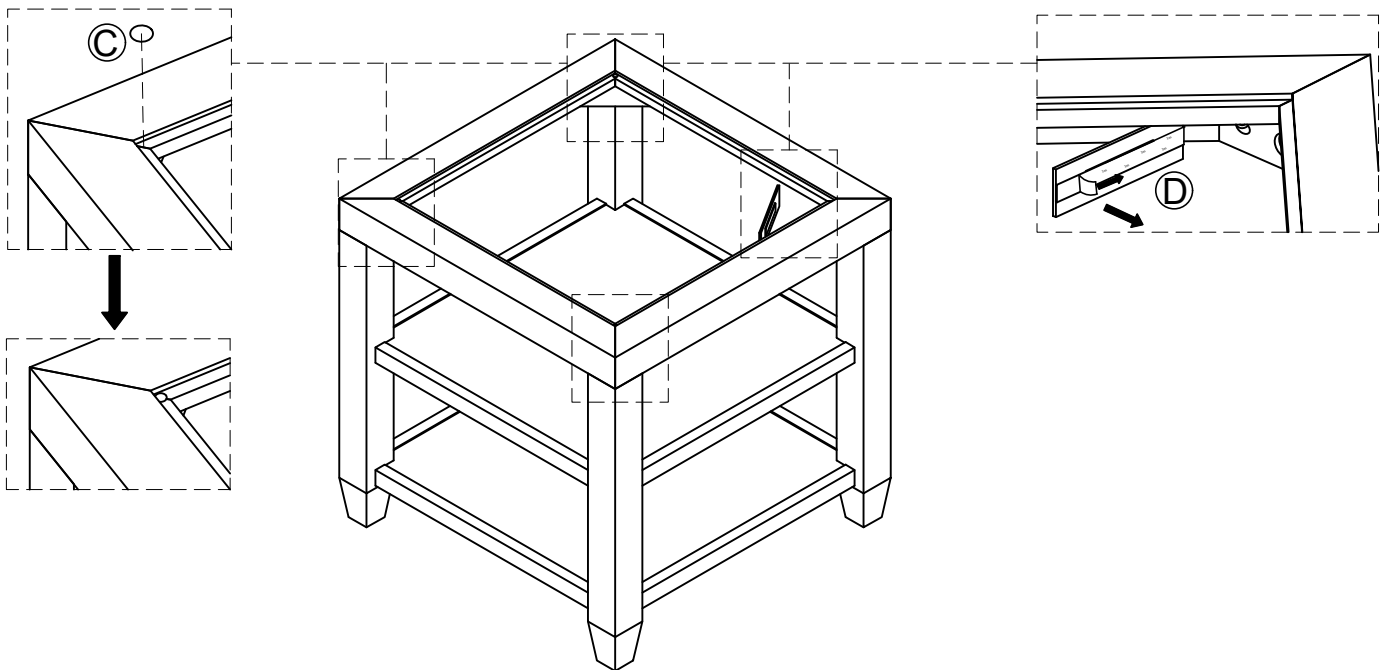

MSH - USA

15 min

Two People Required
for Assembly

Do Not Use Power Tools

PARTS INCLUDED

- (C1) Glass x1
- (C2) Top Frame x1
- (C3) Shelf Panel x2
- (C4) Legs x4

Hardware Pack

A  Ø6x40 (mm) : 12pcs	B  1pc	C  4pcs	D  4pcs
--	---	---	--

B x 1

4

C x 4

D x 4

5

6-6