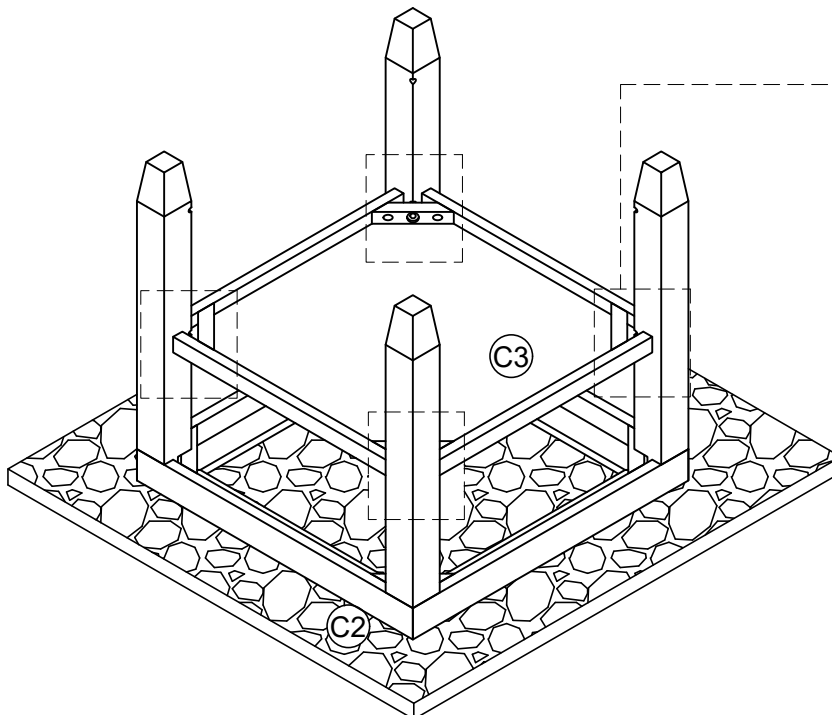

MSH - USA

15 min

Two People Required
for Assembly

Do Not Use Power Tools

PARTS INCLUDED

- (C1) Glass x1
- (C2) Top Frame x1
- (C3) Shelf Panel x2
- (C4) Legs x4

Hardware Pack

A  Ø6x40 (mm) : 12pcs	B  1pc	C  4pcs	D  4pcs
--	---	---	--

1

A x 4

B x 1

2

A x 4

B x 1

3

A x 4

B x 1

4

C x 4

D x 4

5

6-6