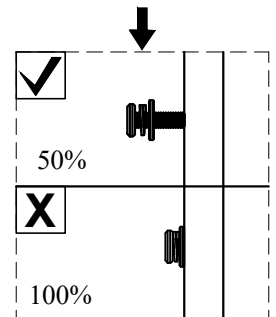

MSH - USA

15 min

Two People Required
for Assembly

Do Not Use Power Tools

PARTS INCLUDED

- (C1) Glass x1
- (C2) Top Frame x1
- (C3) Shelf Panel x2
- (C4) Legs x4

Hardware Pack

A  Ø6x40 (mm) : 12pcs	B  1pc	C  4pcs	D  4pcs
--	---	---	--

1

A x 4

B x 1

2

A x 4

B x 1

3

A x 4

B x 1

4

C x 4

D x 4

5

6-6