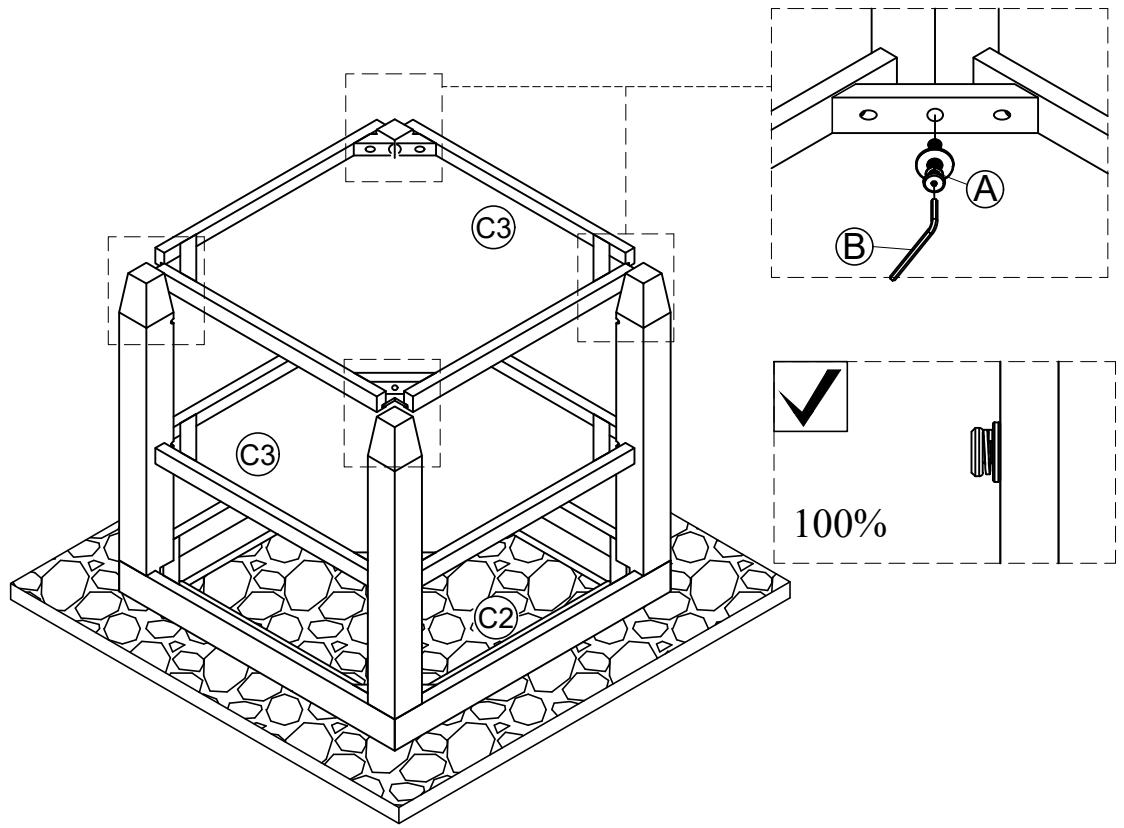

MSH - USA

15 min

Two People Required
for Assembly

Do Not Use Power Tools

PARTS INCLUDED

- (C1) Glass x1
- (C2) Top Frame x1
- (C3) Shelf Panel x2
- (C4) Legs x4

Hardware Pack

A  Ø6x40 (mm) : 12pcs	B  1pc	C  4pcs	D  4pcs
--	---	---	--

1

A x 4

B x 1

2

A x 4

B x 1

3

A x 4

B x 1

4

C x 4

D x 4

5

6-6