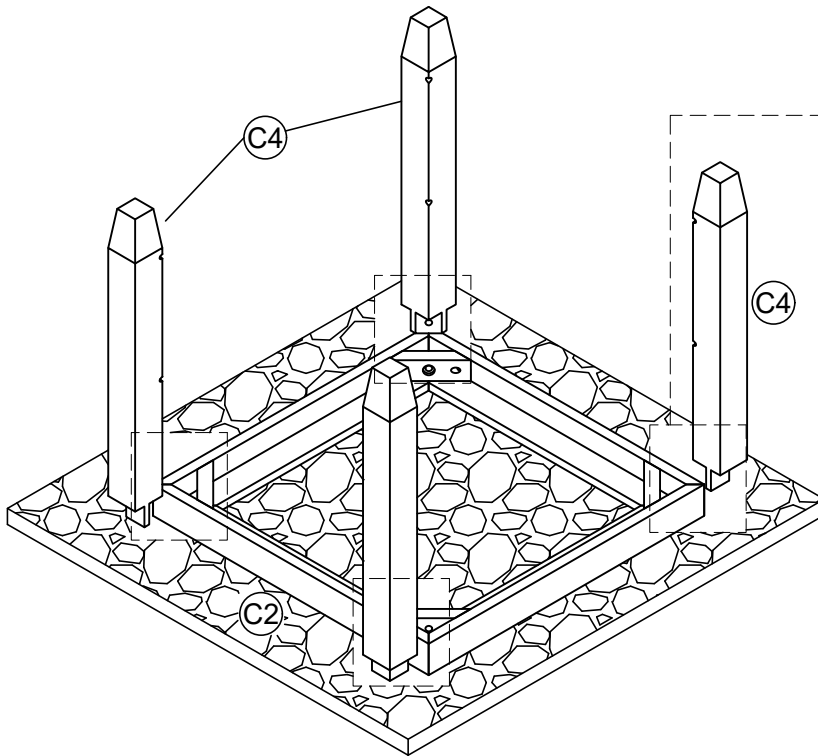

MSH - USA

15 min

Two People Required
for Assembly

Do Not Use Power Tools

PARTS INCLUDED

- (C1) Glass x1
- (C2) Top Frame x1
- (C3) Shelf Panel x2
- (C4) Legs x4

Hardware Pack

A  Ø6x40 (mm) : 12pcs	B  1pc	C  4pcs	D  4pcs
--	---	---	--

1

A x 4

B x 1

2

A x 4

B x 1

3

A x 4

B x 1

4

C x 4

D x 4

5

6-6