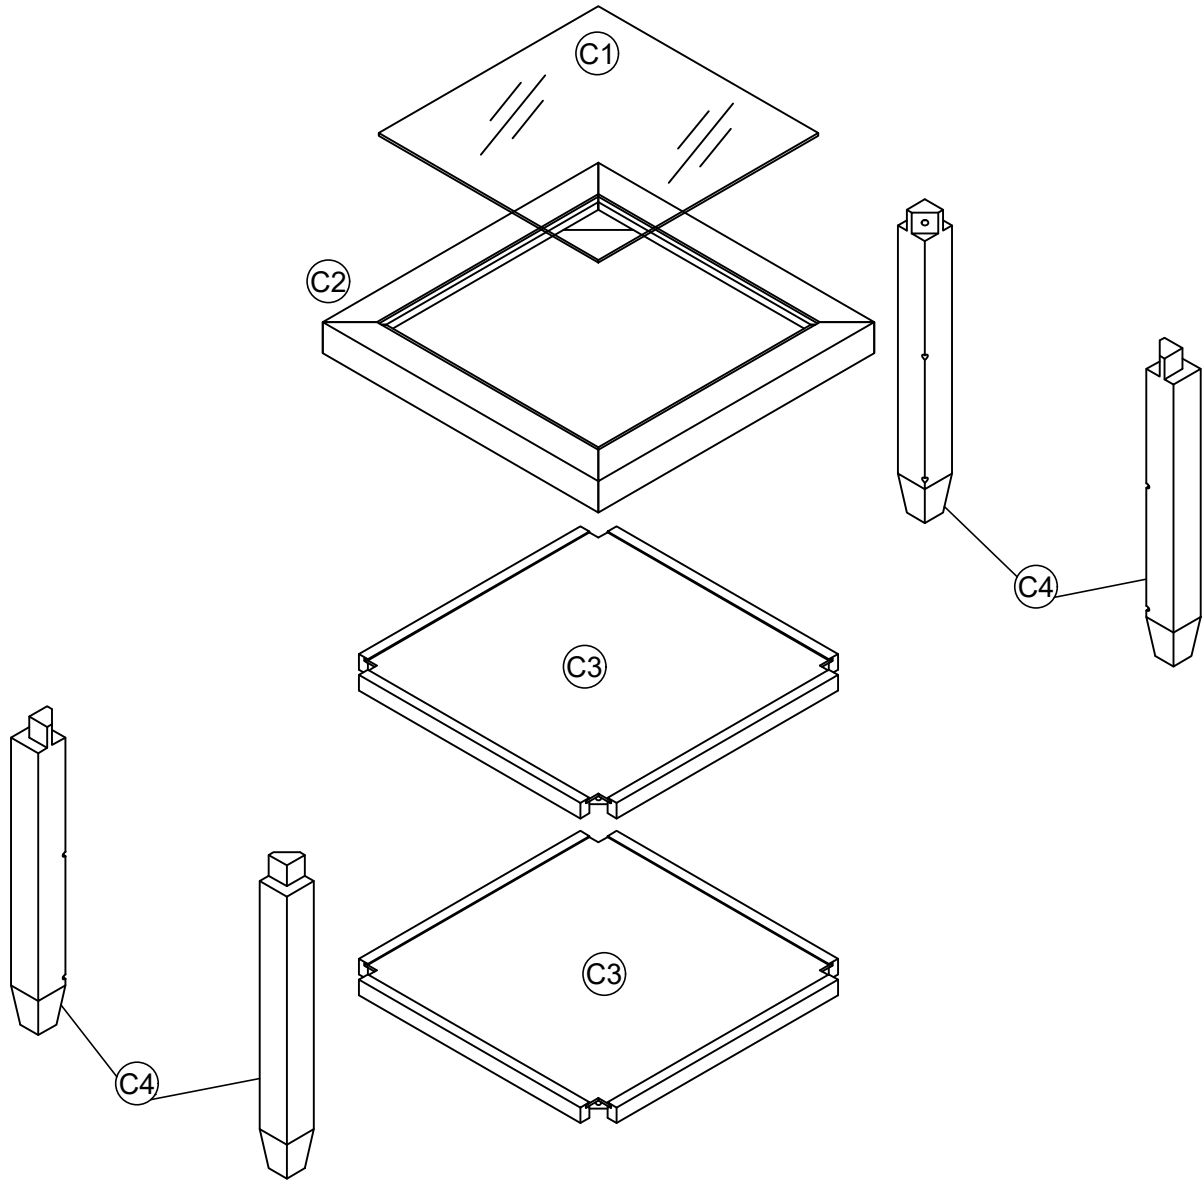

MSH - USA

15 min

Two People Required
for Assembly

Do Not Use Power Tools

PARTS INCLUDED

- (C1) Glass x1
- (C2) Top Frame x1
- (C3) Shelf Panel x2
- (C4) Legs x4

Hardware Pack

A  Ø6x40 (mm) : 12pcs	B  1pc	C  4pcs	D  4pcs
--	---	---	--

1

A x 4

B x 1

2

A x 4

B x 1

3

A x 4