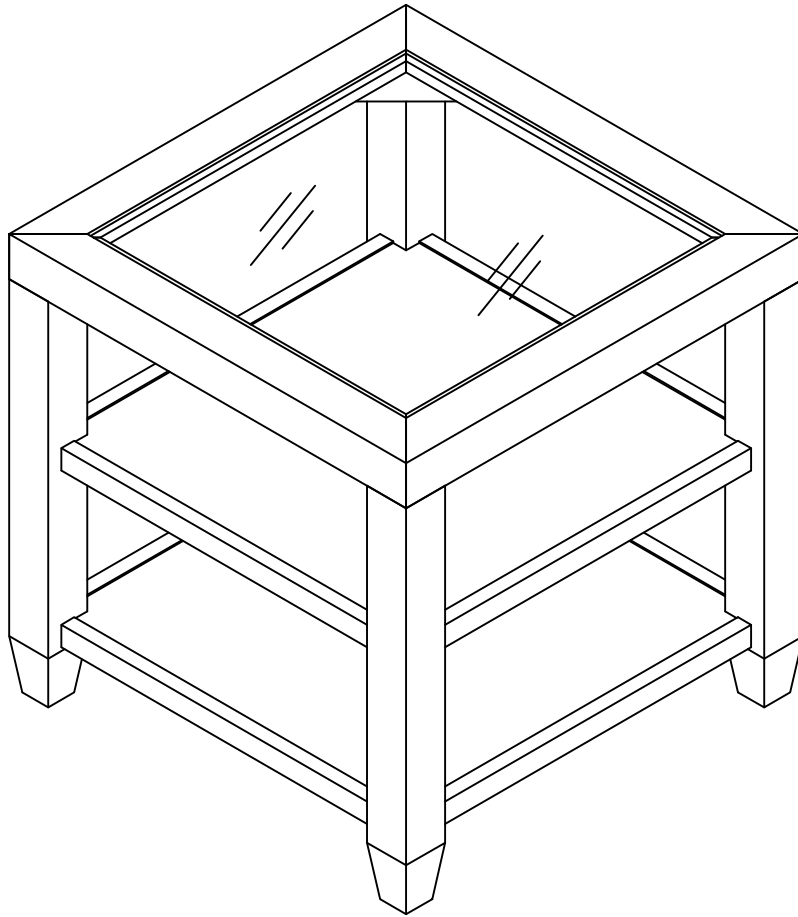

Assembly Instructions

830232 END TABLE - BLACK

**Product Issues? Please Call Us Before Contacting Your Retailer At 1-800-549-3300.
Email customerservice@mshome.co, visit www.mshome.co
We can help with Assembly Issues, Part Requests, Damages, & All Other Product
Related Questions**

MSH - USA

15 min

Two People Required
for Assembly

Do Not Use Power Tools

PARTS INCLUDED

- (C1) Glass x1
- (C2) Top Frame x1
- (C3) Shelf Panel x2
- (C4) Legs x4

Hardware Pack

A  Ø6x40 (mm) : 12pcs	B  1pc	C  4pcs	D  4pcs
--	---	---	--