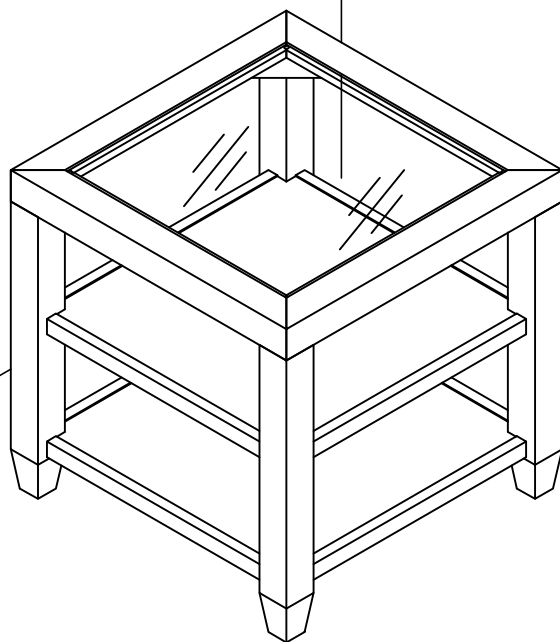

MSH - USA

15 min

Two People Required
for Assembly

Do Not Use Power Tools

PARTS INCLUDED

- (C1) Glass x1
- (C2) Top Frame x1
- (C3) Shelf Panel x2
- (C4) Legs x4

Hardware Pack

A  Ø6x40 (mm) : 12pcs	B  1pc	C  4pcs	D  4pcs
--	---	---	--

B x 1

4

C x 4

D x 4

5

6-6