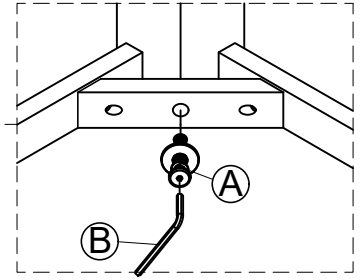

MSH - USA

15 min

Two People Required
for Assembly

Do Not Use Power Tools

PARTS INCLUDED

- (C1) Glass x1
- (C2) Top Frame x1
- (C3) Shelf Panel x2
- (C4) Legs x4

Hardware Pack

A  Ø6x40 (mm) : 12pcs	B  1pc	C  4pcs	D  4pcs
--	---	---	--

1

A x 4

B x 1

2

A x 4

B x 1

3

A x 4