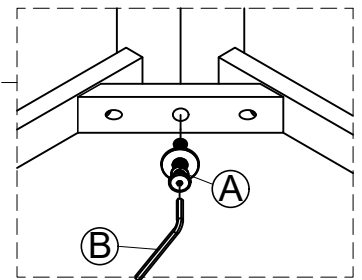

MSH - USA

15 min

Two People Required
for Assembly

Do Not Use Power Tools

PARTS INCLUDED

- (C1) Glass x1
- (C2) Top Frame x1
- (C3) Shelf Panel x2
- (C4) Legs x4

Hardware Pack

A  Ø6x40 (mm) : 12pcs	B  1pc	C  4pcs	D  4pcs
--	---	---	--

1

A x 4

B x 1

2

A x 4

B x 1

3

A x 4