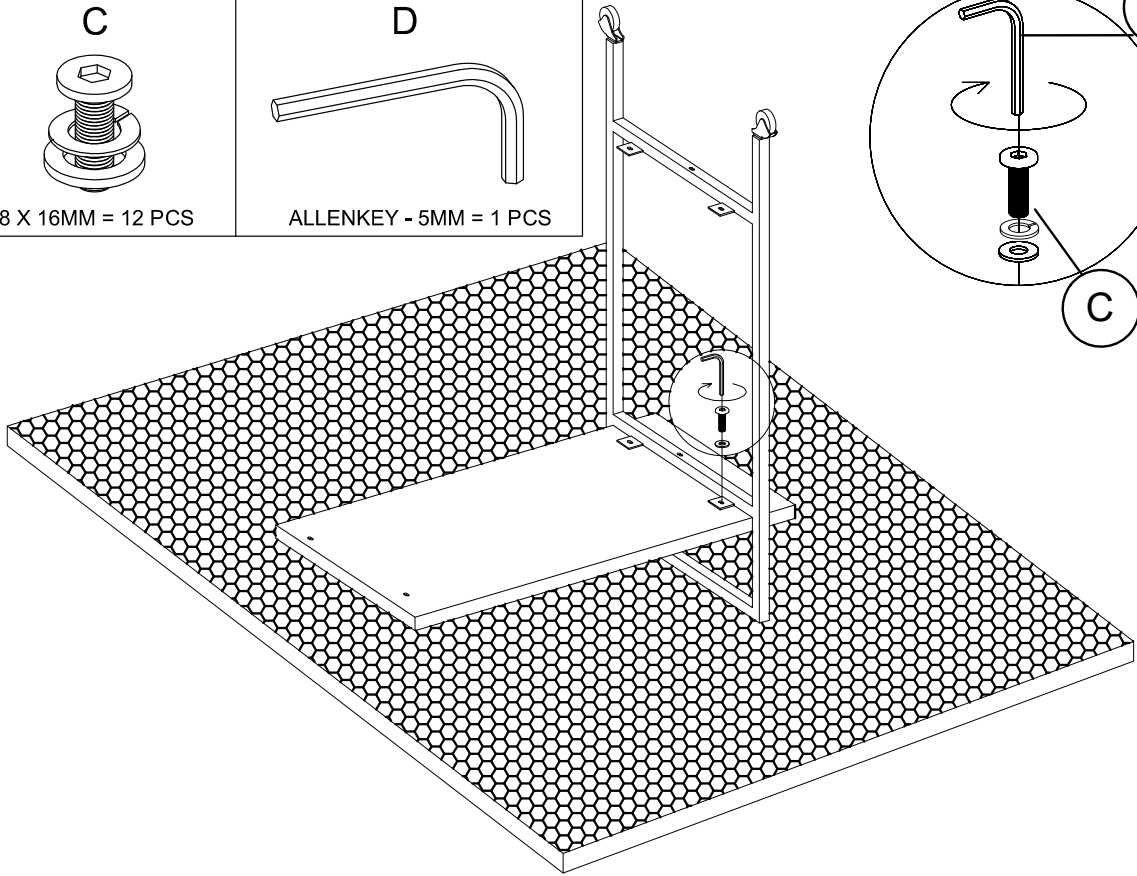

A - Wooden tray x 2

B - Legs x 2

Hardware Pack:

C

8 X 16MM = 12 PCS

D

ALLENKEY - 5MM = 1 PCS

1