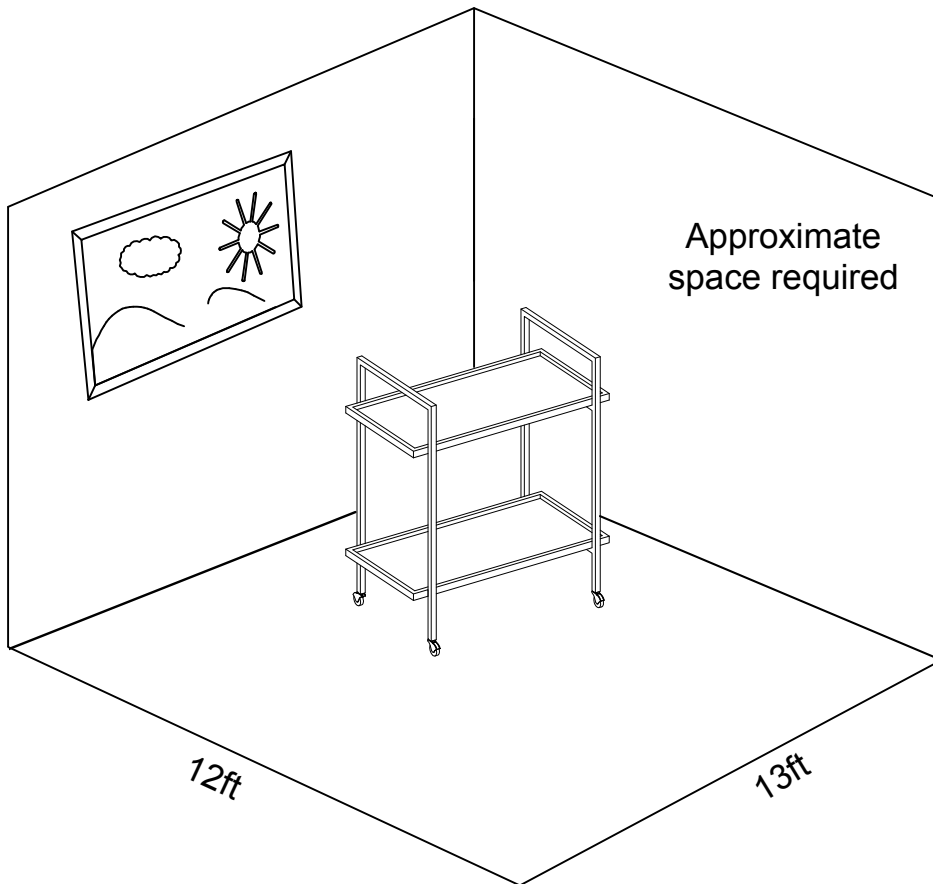

Assembly Instructions

3714101 Gensler Bar Cart

**Product Issues? Please Call Us Before Contacting Your Retailer At
1-800-549-3300, email customerservice@mshome.com, or visit mshome.co
We can help with Assembly Issues, Part Requests, Damages, & All Other
Product Related Questions**

10 min

Two People Required

Approximate
space required

12ft

13ft

Do not use power tools

ALLEN KEY

Replacement Parts:

A - Wooden tray x 2

B - Legs x 2

Hardware Pack:

C

8 X 16MM = 12 PCS

D

ALLENKEY - 5MM = 1 PCS

1