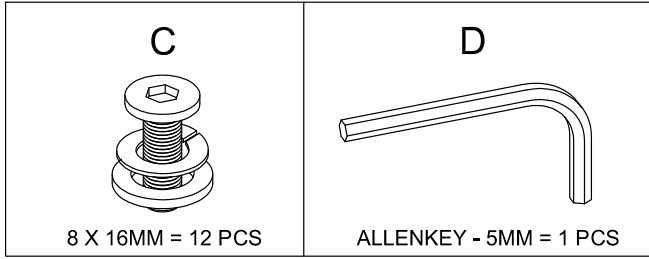

A - Wooden tray x 2

B - Legs x 2

Hardware Pack:

C

8 X 16MM = 12 PCS

D

ALLENKEY - 5MM = 1 PCS

1