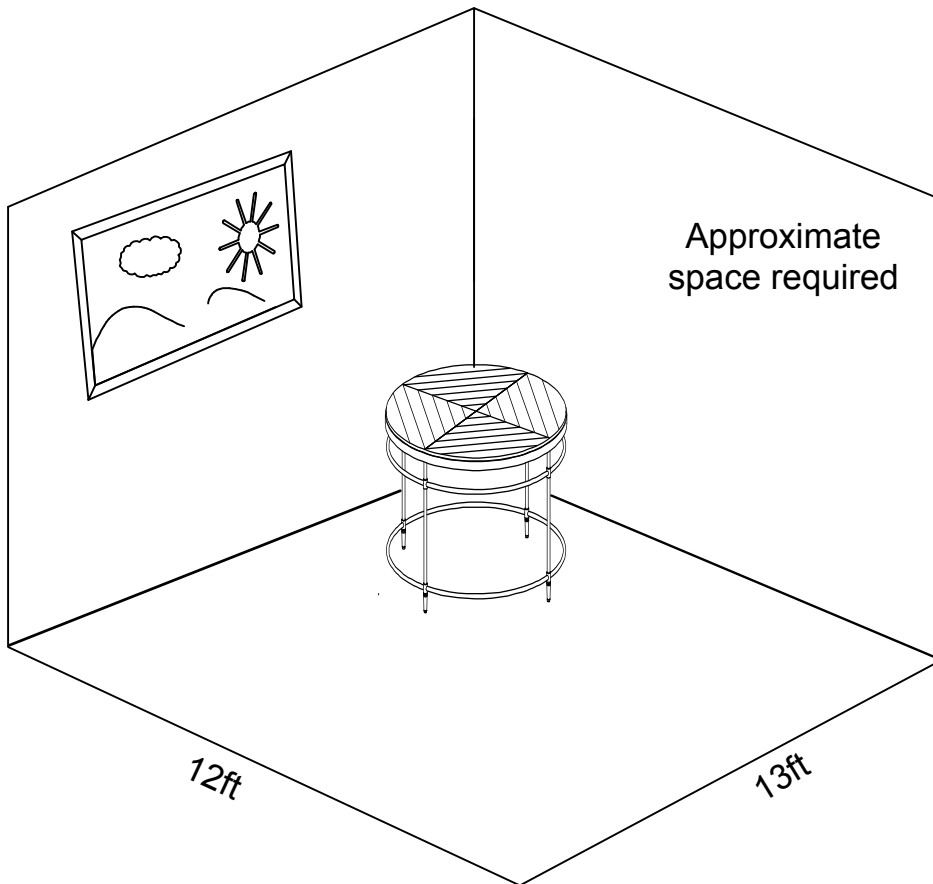

Assembly Instructions

8714221 Round End Table

**Product Issues? Please Call Us Before Contacting Your Retailer At
1-800-549-3300, email customerservice@mshome.com, or visit mshome.co
We can help with Assembly Issues, Part Requests, Damages, & All Other
Product Related Questions**

10 min

Two People Required

Do not use power tools

Replacement Parts:

- A - Table Top x 1
- B - Legs x 4
- C - Iron Frame x 1
- D - Foot x 4

1

Foot and Leg were screwed together for shipping purposes. Firstly unscrew the Foot and Leg.