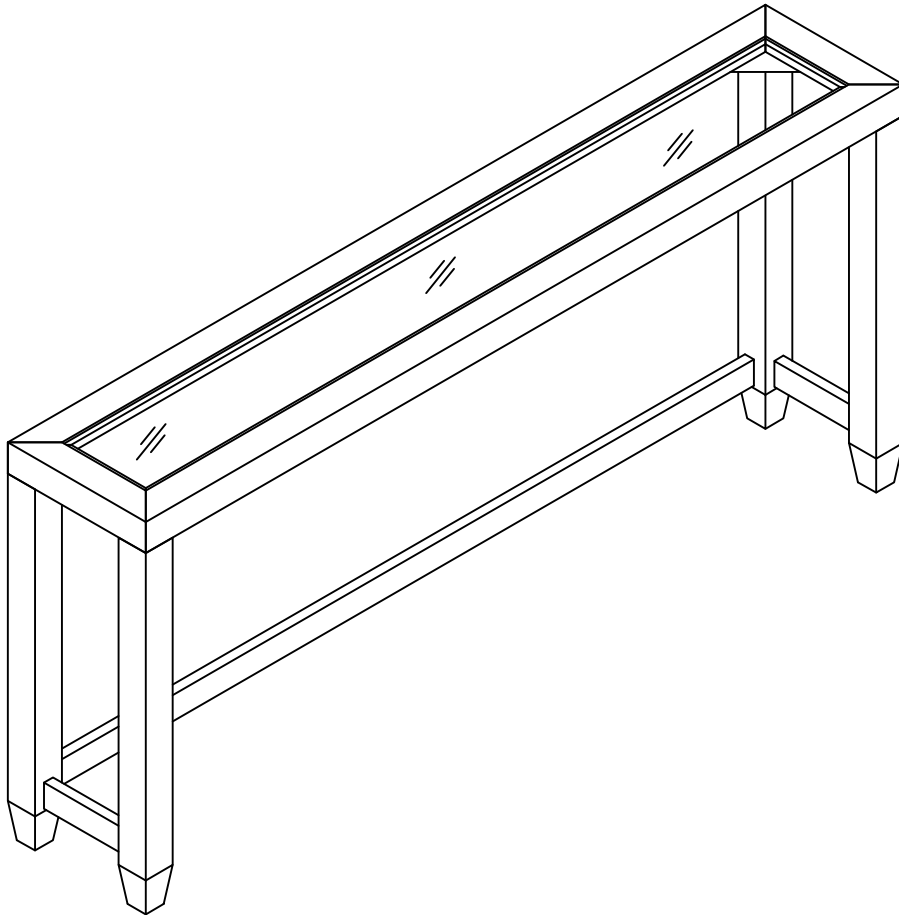

Assembly Instructions

830242 HALL CONSOLE TABLE - BLACK

Product Issues? Please Call Us Before Contacting Your Retailer At 1-800-549-3300.

Email customerservice@mshome.co, visit www.mshome.co

We can help with Assembly Issues, Part Requests, Damages, & All Other Product Related Questions

MSH - USA

10 min

Two People Required
for Assembly

Do Not Use Power Tools

Phillips Head (Not Provided)

PARTS INCLUDED

- (C1) Glass x1
- (C2) Top Frame x1
- (C3) Back Stretcher x1
- (C4) Side Stretchers x2
- (C5) Back Legs x2
- (C6) Front Legs x2