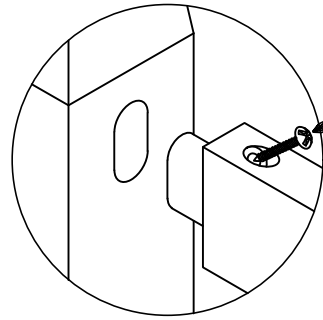

3

A x 4

B x 1

E x 6