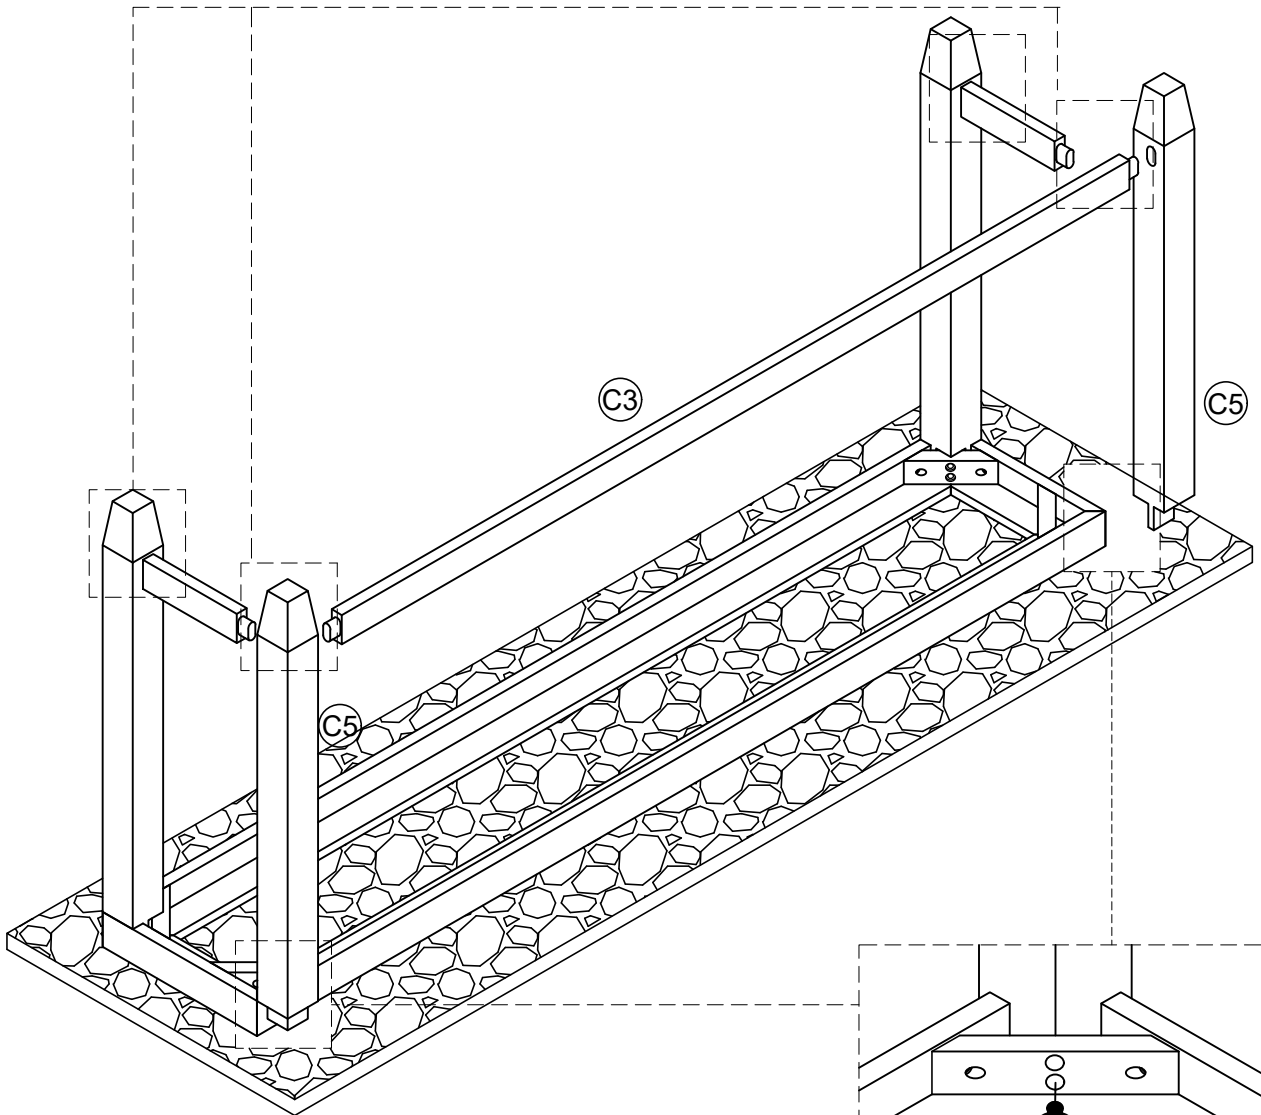

MSH - USA

10 min

Two People Required
for Assembly

Do Not Use Power Tools

Phillips Head (Not Provided)

PARTS INCLUDED

- (C1) Glass x1
- (C2) Top Frame x1
- (C3) Back Stretcher x1
- (C4) Side Stretchers x2
- (C5) Back Legs x2
- (C6) Front Legs x2

Hardware Pack

<p>A</p>  <p>Ø6x40 (mm) : 8pcs</p>	<p>B</p>  <p>1pc</p>	<p>C</p>  <p>8pcs</p>	<p>D</p>  <p>4pcs</p>
<p>E</p>  <p>Ø4x38 (mm) : 6pcs</p>			

1

A x 4

B x 1

2

3

A x 4

B x 1

E x 6

4

C x 8

D x 4

5

6-7

6