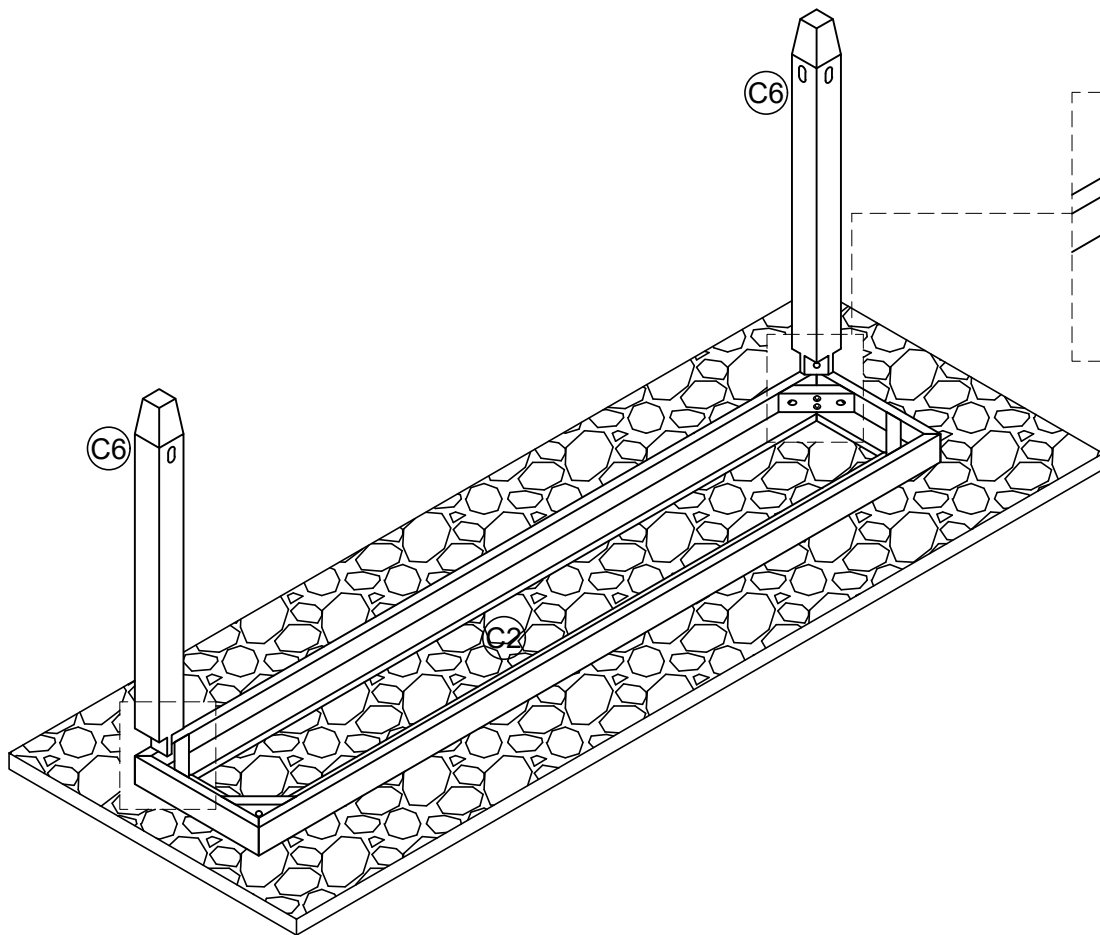

MSH - USA

10 min

Two People Required
for Assembly

Do Not Use Power Tools

Phillips Head (Not Provided)

PARTS INCLUDED

- (C1) Glass x1
- (C2) Top Frame x1
- (C3) Back Stretcher x1
- (C4) Side Stretchers x2
- (C5) Back Legs x2
- (C6) Front Legs x2

Hardware Pack

<p>A</p>  <p>Ø6x40 (mm) : 8pcs</p>	<p>B</p>  <p>1pc</p>	<p>C</p>  <p>8pcs</p>	<p>D</p>  <p>4pcs</p>
<p>E</p>  <p>Ø4x38 (mm) : 6pcs</p>			

1

A x 4

B x 1

2

3

A x 4

B x 1

E x 6

4

C x 8

D x 4

5

6-7

6