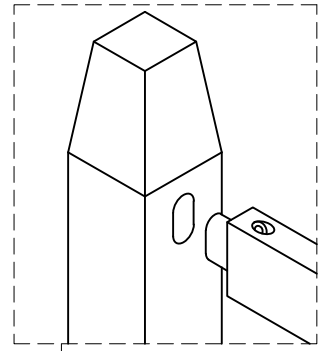

3

A x 4

B x 1

E x 6