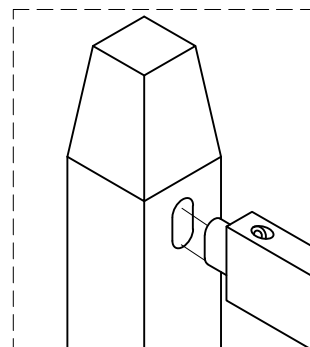

MSH - USA

10 min

Two People Required
for Assembly

Do Not Use Power Tools

Phillips Head (Not Provided)

PARTS INCLUDED

- (C1) Glass x1
- (C2) Top Frame x1
- (C3) Back Stretcher x1
- (C4) Side Stretchers x2
- (C5) Back Legs x2
- (C6) Front Legs x2

Hardware Pack

<p>A</p>  <p>Ø6x40 (mm) : 8pcs</p>	<p>B</p>  <p>1pc</p>	<p>C</p>  <p>8pcs</p>	<p>D</p>  <p>4pcs</p>
<p>E</p>  <p>Ø4x38 (mm) : 6pcs</p>			

1

A x 4

B x 1

2

3

A x 4