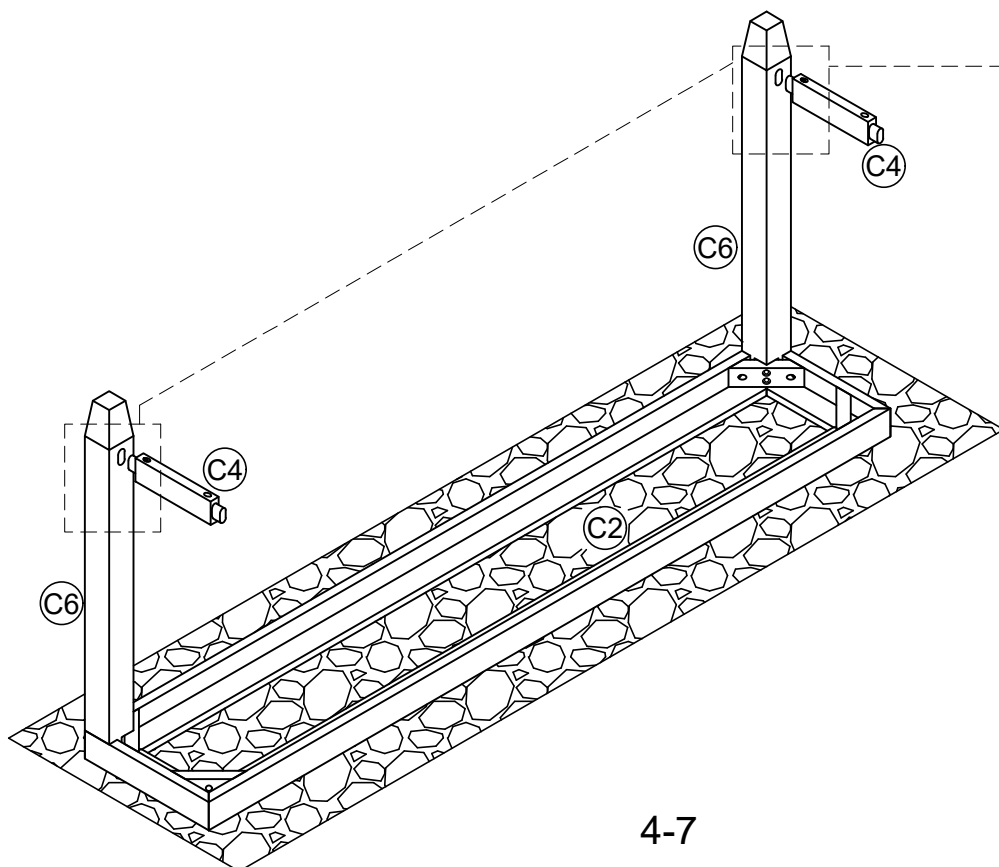

MSH - USA

10 min

Two People Required
for Assembly

Do Not Use Power Tools

Phillips Head (Not Provided)

PARTS INCLUDED

- (C1) Glass x1
- (C2) Top Frame x1
- (C3) Back Stretcher x1
- (C4) Side Stretchers x2
- (C5) Back Legs x2
- (C6) Front Legs x2

Hardware Pack

<p>A</p>  <p>Ø6x40 (mm) : 8pcs</p>	<p>B</p>  <p>1pc</p>	<p>C</p>  <p>8pcs</p>	<p>D</p>  <p>4pcs</p>
<p>E</p>  <p>Ø4x38 (mm) : 6pcs</p>			

1

A x 4

B x 1

2

3

A x 4

B x 1

E x 6

4

C x 8

D x 4

5

6-7

6