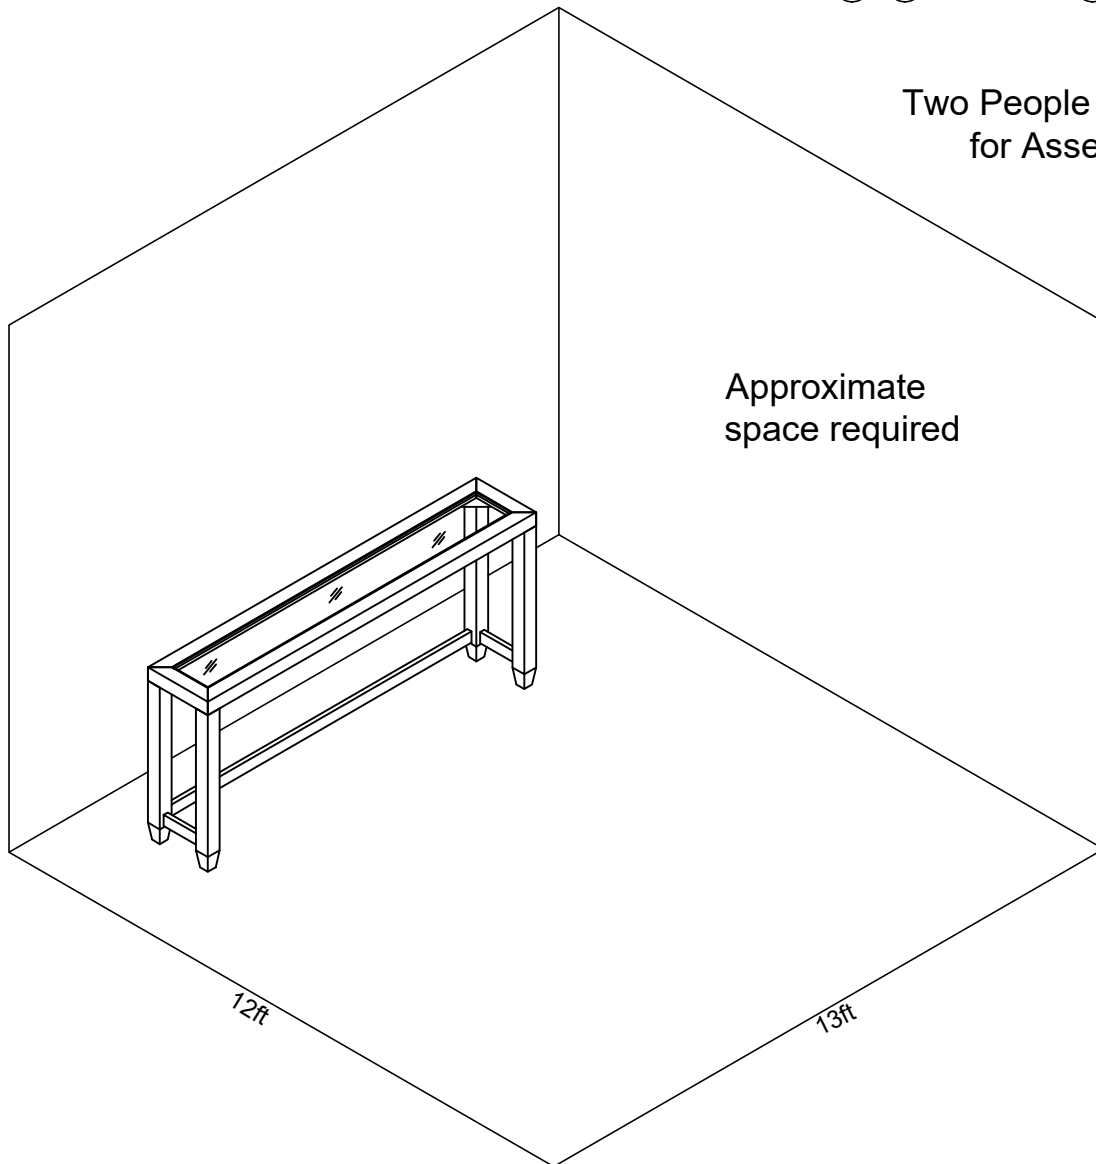

Assembly Instructions

830242 HALL CONSOLE TABLE - BLACK

Product Issues? Please Call Us Before Contacting Your Retailer At 1-800-549-3300.

Email customerservice@mshome.co, visit www.mshome.co

We can help with Assembly Issues, Part Requests, Damages, & All Other Product Related Questions

MSH - USA

10 min

Two People Required
for Assembly

Do Not Use Power Tools

Phillips Head (Not Provided)

PARTS INCLUDED

- (C1) Glass x1
- (C2) Top Frame x1
- (C3) Back Stretcher x1
- (C4) Side Stretchers x2
- (C5) Back Legs x2
- (C6) Front Legs x2

Hardware Pack

<p>A</p>  <p>Ø6x40 (mm) : 8pcs</p>	<p>B</p>  <p>1pc</p>	<p>C</p>  <p>8pcs</p>	<p>D</p>  <p>4pcs</p>
<p>E</p>  <p>Ø4x38 (mm) : 6pcs</p>			

1

A x 4

B x 1

2

3

A x 4