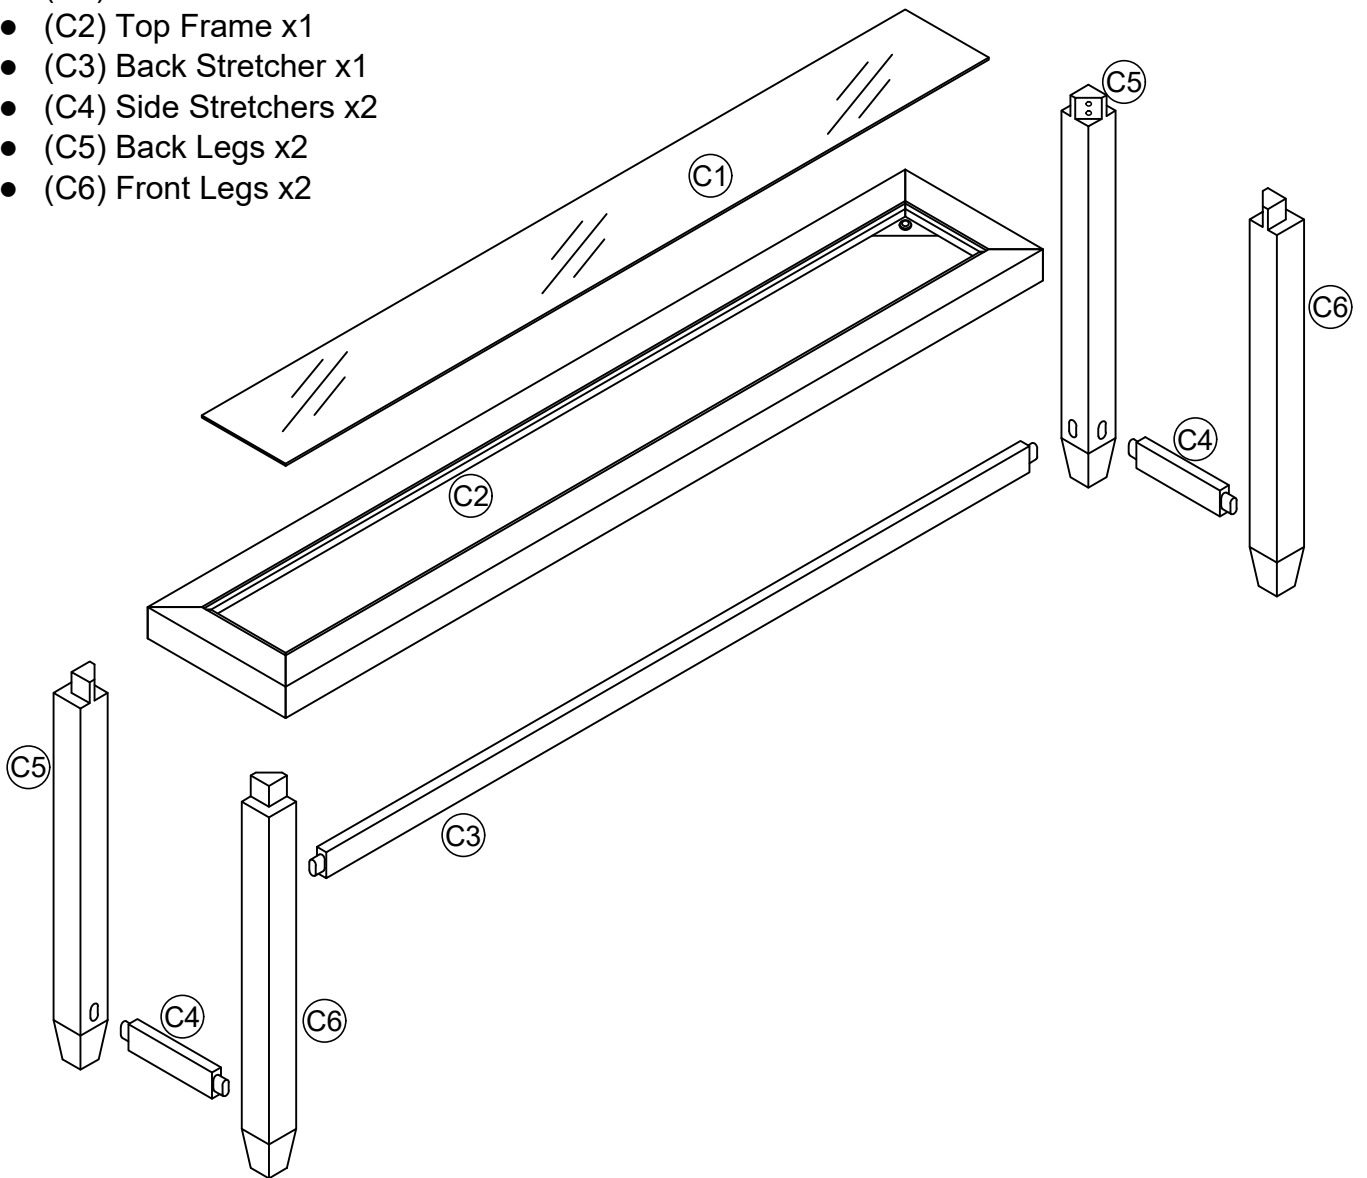

MSH - USA

10 min

Two People Required
for Assembly

Do Not Use Power Tools

Phillips Head (Not Provided)

PARTS INCLUDED

- (C1) Glass x1
- (C2) Top Frame x1
- (C3) Back Stretcher x1
- (C4) Side Stretchers x2
- (C5) Back Legs x2
- (C6) Front Legs x2

Hardware Pack

<p>A</p>  <p>Ø6x40 (mm) : 8pcs</p>	<p>B</p>  <p>1pc</p>	<p>C</p>  <p>8pcs</p>	<p>D</p>  <p>4pcs</p>
<p>E</p>  <p>Ø4x38 (mm) : 6pcs</p>			

1

A x 4

B x 1

2

3

A x 4