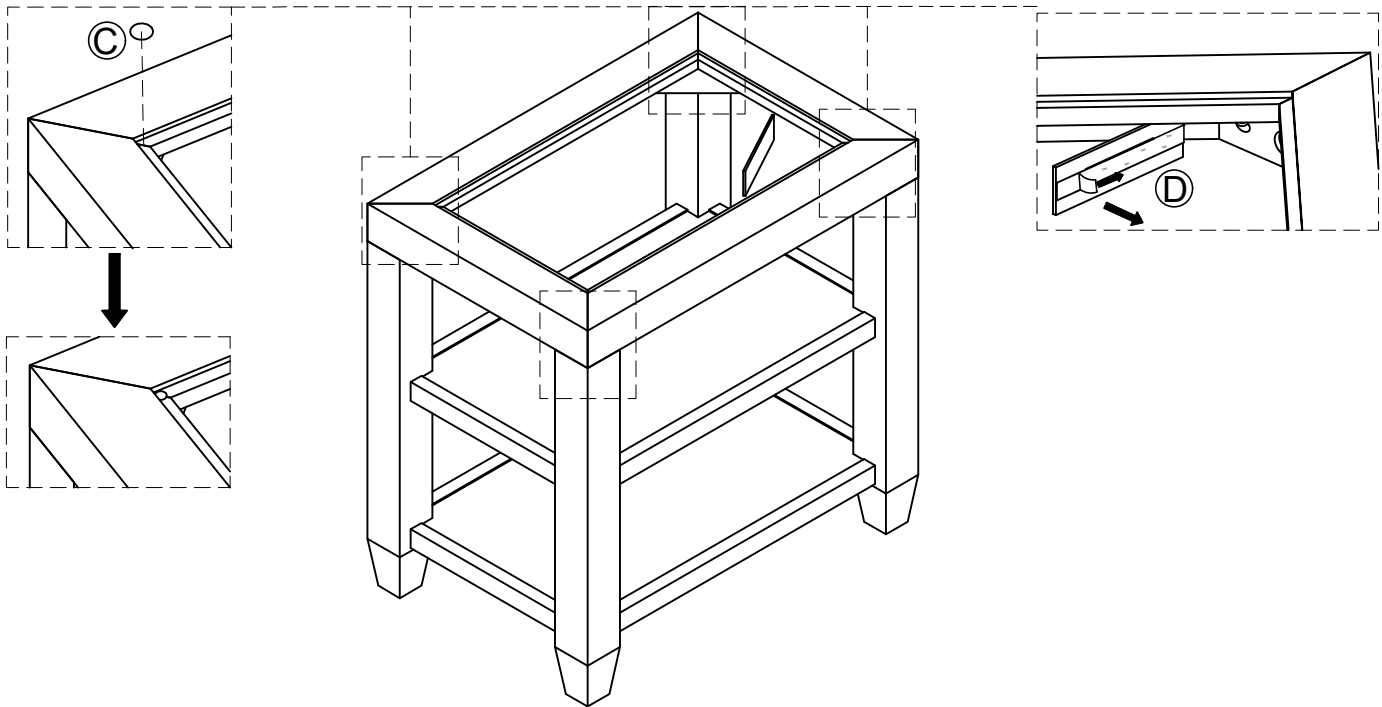

- (C1) Glass x1
- (C2) Top Frame x1
- (C3) Shelf Panel x2
- (C4) Legs x4

Hardware Pack

<p>A</p>  <p>Ø6x40 (mm) : 12pcs</p>	<p>B</p>  <p>1pc</p>	<p>C</p>  <p>4pcs</p>	<p>D</p>  <p>4pcs</p>
--	---	---	--

1

A x 4

B x 1

2

A x 4

B x 1

3

A x 4

B x 1

4

C x 4

D x 4

5

6-6