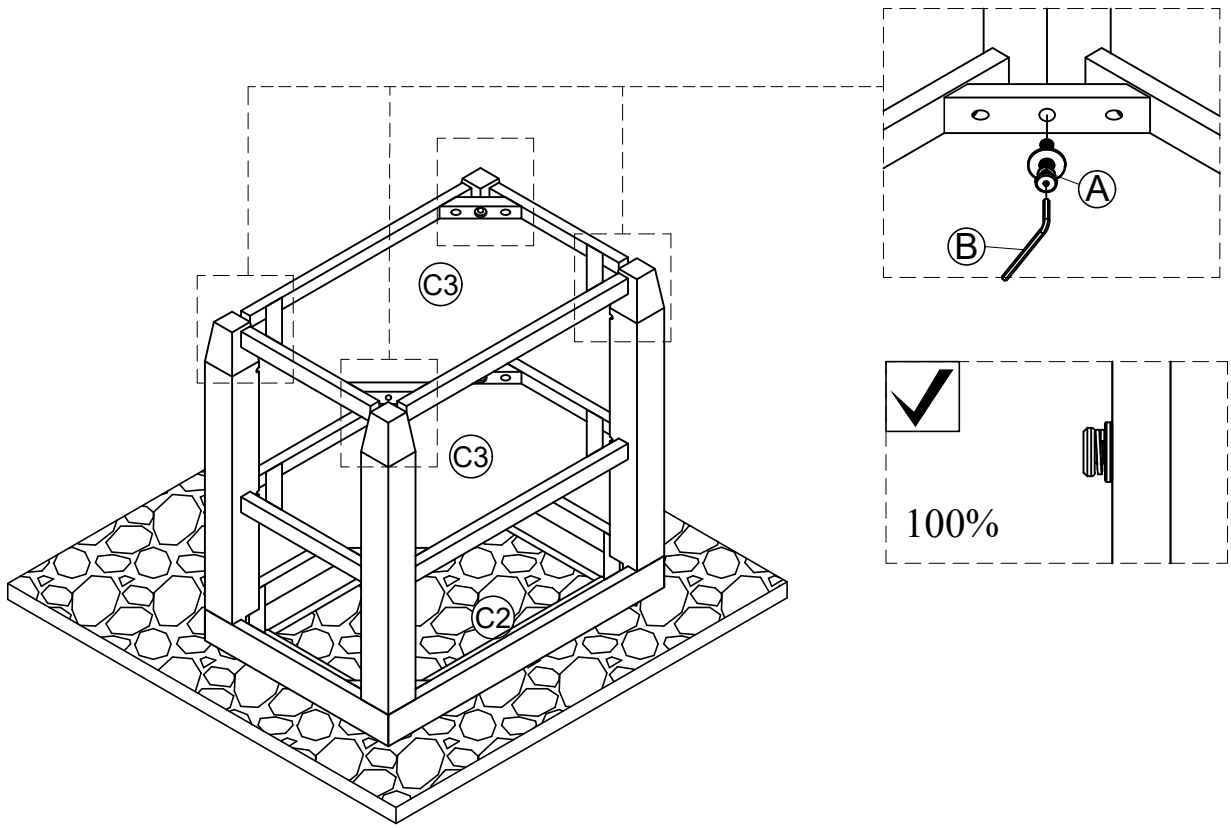

- (C1) Glass x1
- (C2) Top Frame x1
- (C3) Shelf Panel x2
- (C4) Legs x4

Hardware Pack

<p>A</p>  <p>Ø6x40 (mm) : 12pcs</p>	<p>B</p>  <p>1pc</p>	<p>C</p>  <p>4pcs</p>	<p>D</p>  <p>4pcs</p>
--	---	---	--

1

A x 4

B x 1

2

A x 4

B x 1

3

A x 4

B x 1

4

C x 4

D x 4

5

6-6