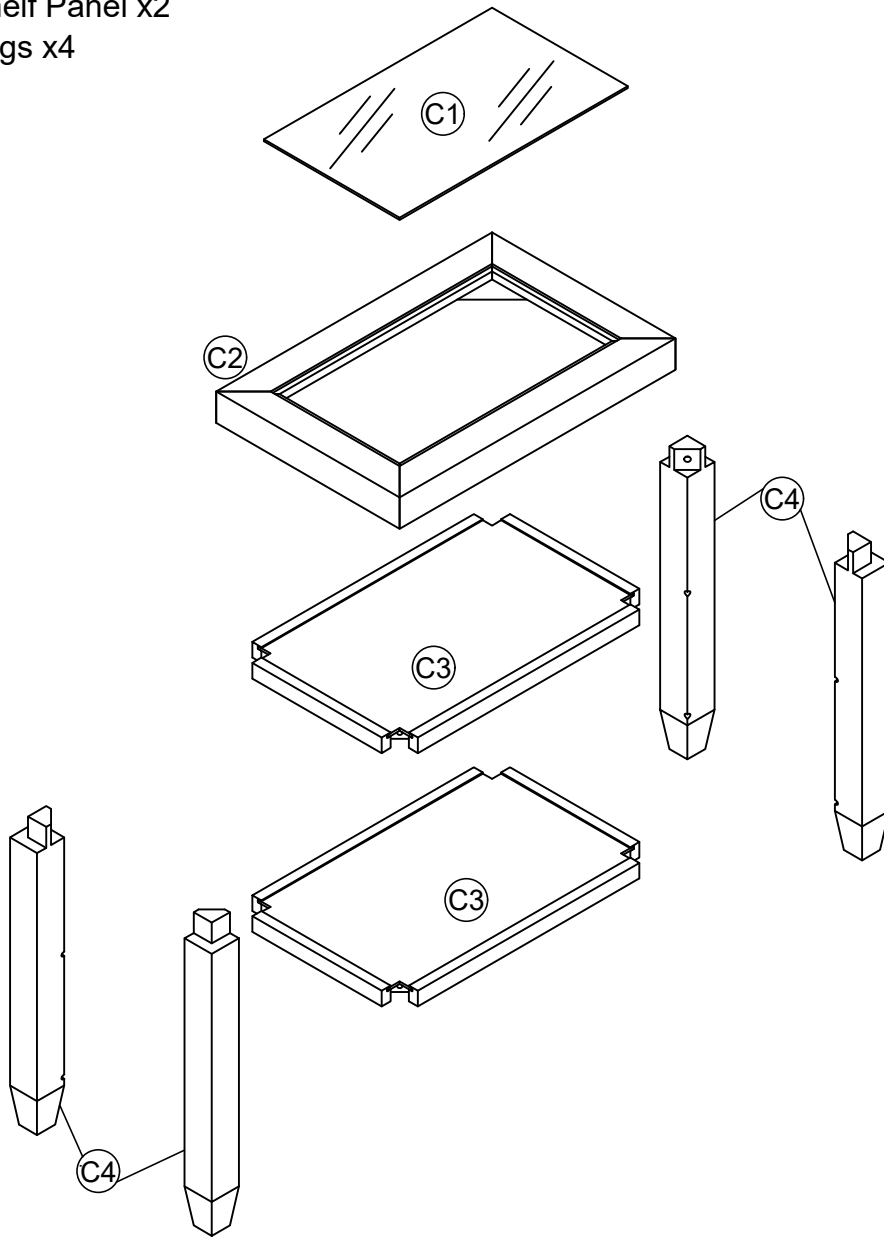

MSH - USA

15 min

Two People Required
for Assembly

Approximate
space required

12ft

13ft

Do Not Use Power Tools

PARTS INCLUDED

- (C1) Glass x1
- (C2) Top Frame x1
- (C3) Shelf Panel x2
- (C4) Legs x4

Hardware Pack

<p>A</p>  <p>Ø6x40 (mm) : 12pcs</p>	<p>B</p>  <p>1pc</p>	<p>C</p>  <p>4pcs</p>	<p>D</p>  <p>4pcs</p>
--	---	---	--

1