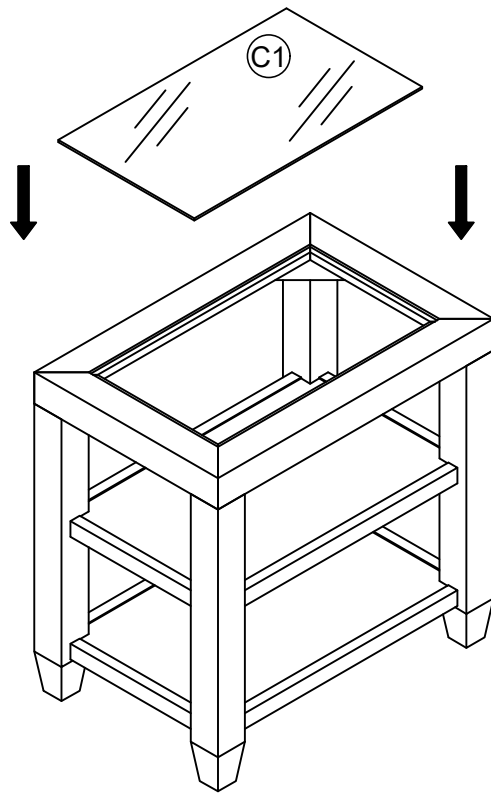

- (C1) Glass x1
- (C2) Top Frame x1
- (C3) Shelf Panel x2
- (C4) Legs x4

Hardware Pack

<p>A</p>  <p>Ø6x40 (mm) : 12pcs</p>	<p>B</p>  <p>1pc</p>	<p>C</p>  <p>4pcs</p>	<p>D</p>  <p>4pcs</p>
--	---	---	--

1

A x 4

B x 1

2

A x 4

B x 1

3

A x 4

B x 1

4

C x 4

D x 4

5

6-6