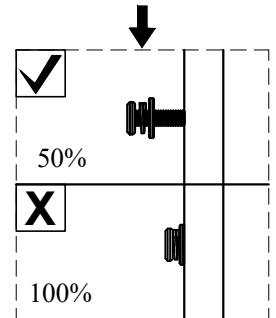

- (C1) Glass x1
- (C2) Top Frame x1
- (C3) Shelf Panel x2
- (C4) Legs x4

Hardware Pack

<p>A</p>  <p>Ø6x40 (mm) : 12pcs</p>	<p>B</p>  <p>1pc</p>	<p>C</p>  <p>4pcs</p>	<p>D</p>  <p>4pcs</p>
--	---	---	--

1

A x 4

B x 1

2

A x 4

B x 1

3

A x 4

B x 1

4

C x 4

D x 4

5

6-6