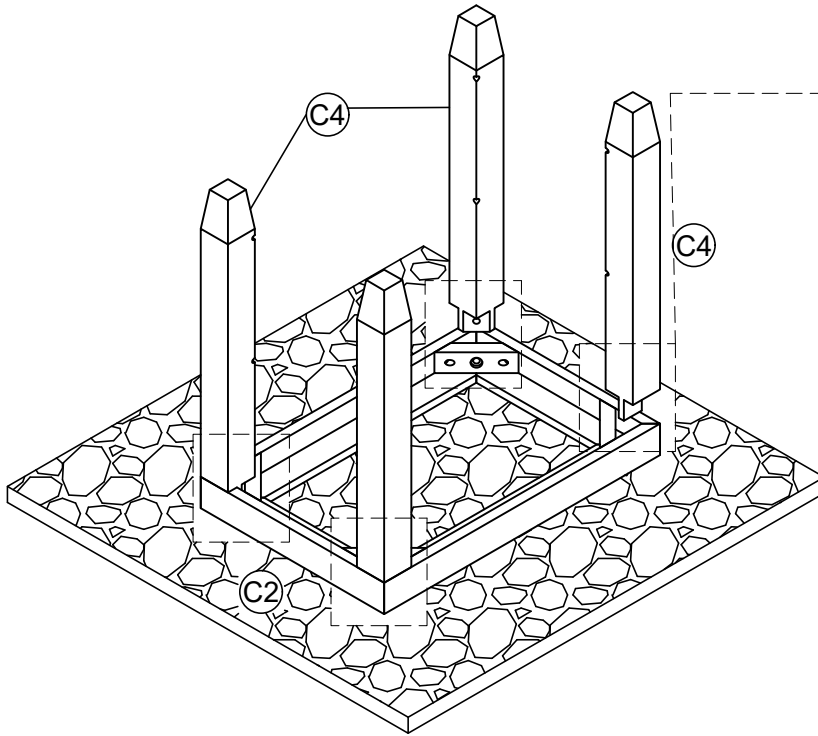

- (C1) Glass x1
- (C2) Top Frame x1
- (C3) Shelf Panel x2
- (C4) Legs x4

Hardware Pack

<p>A</p>  <p>Ø6x40 (mm) : 12pcs</p>	<p>B</p>  <p>1pc</p>	<p>C</p>  <p>4pcs</p>	<p>D</p>  <p>4pcs</p>
--	---	---	--

1

A x 4

B x 1

2

A x 4

B x 1

3

A x 4

B x 1

4

C x 4

D x 4

5

6-6