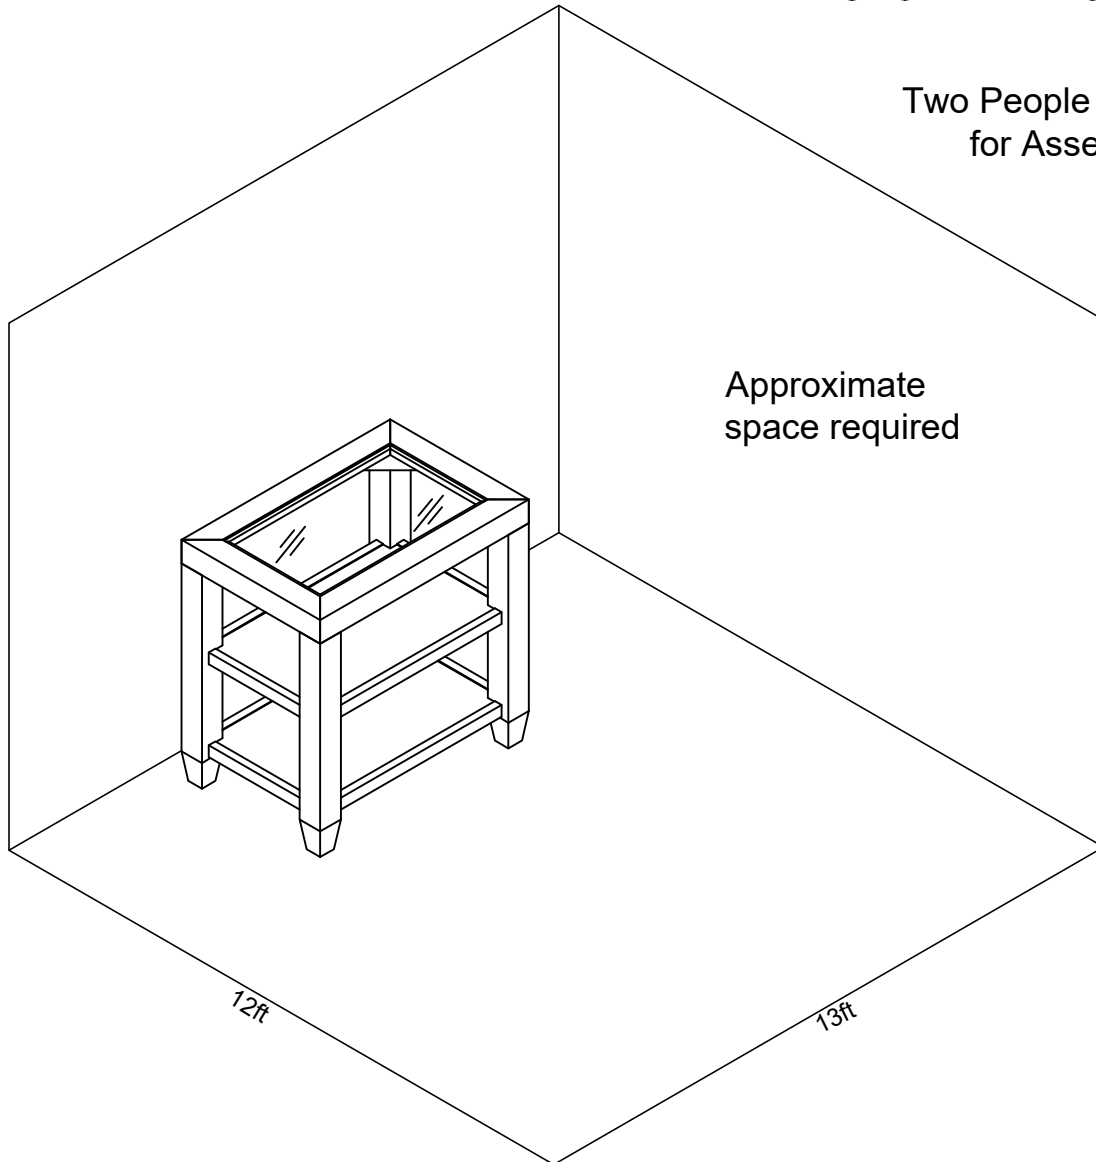

MSH - USA

15 min

Two People Required
for Assembly

Approximate
space required

12ft

13ft

Do Not Use Power Tools

PARTS INCLUDED

- (C1) Glass x1
- (C2) Top Frame x1
- (C3) Shelf Panel x2
- (C4) Legs x4

Hardware Pack

<p>A</p>  <p>Ø6x40 (mm) : 12pcs</p>	<p>B</p>  <p>1pc</p>	<p>C</p>  <p>4pcs</p>	<p>D</p>  <p>4pcs</p>
--	---	---	--

1

A x 4

B x 1

2

A x 4

B x 1

3

A x 4

B x 1

4

C x 4

D x 4

5

6-6