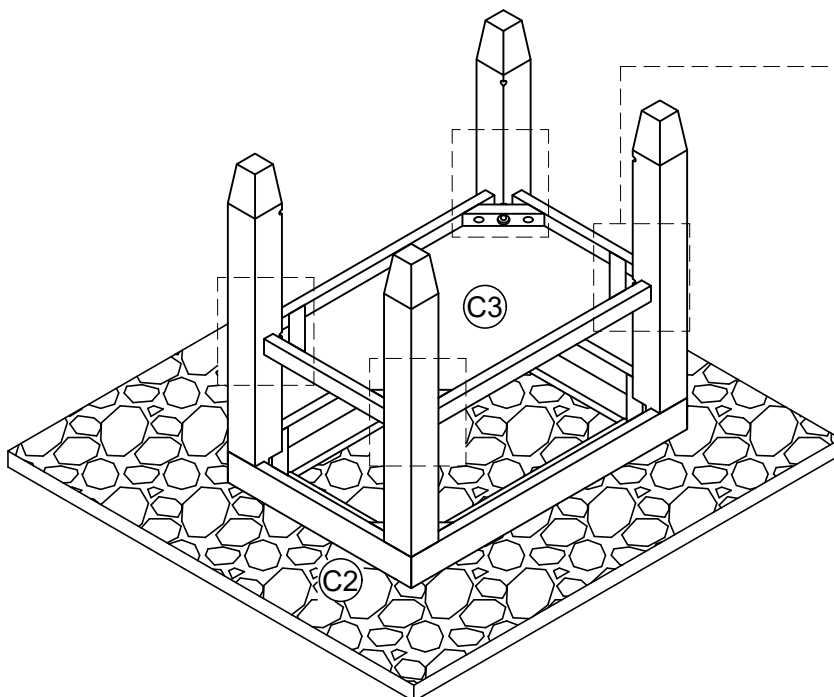

- (C1) Glass x1
- (C2) Top Frame x1
- (C3) Shelf Panel x2
- (C4) Legs x4

Hardware Pack

<p>A</p>  <p>Ø6x40 (mm) : 12pcs</p>	<p>B</p>  <p>1pc</p>	<p>C</p>  <p>4pcs</p>	<p>D</p>  <p>4pcs</p>
--	---	---	--

1

A x 4

B x 1

2

A x 4

B x 1

3

A x 4

B x 1

4

C x 4

D x 4

5

6-6