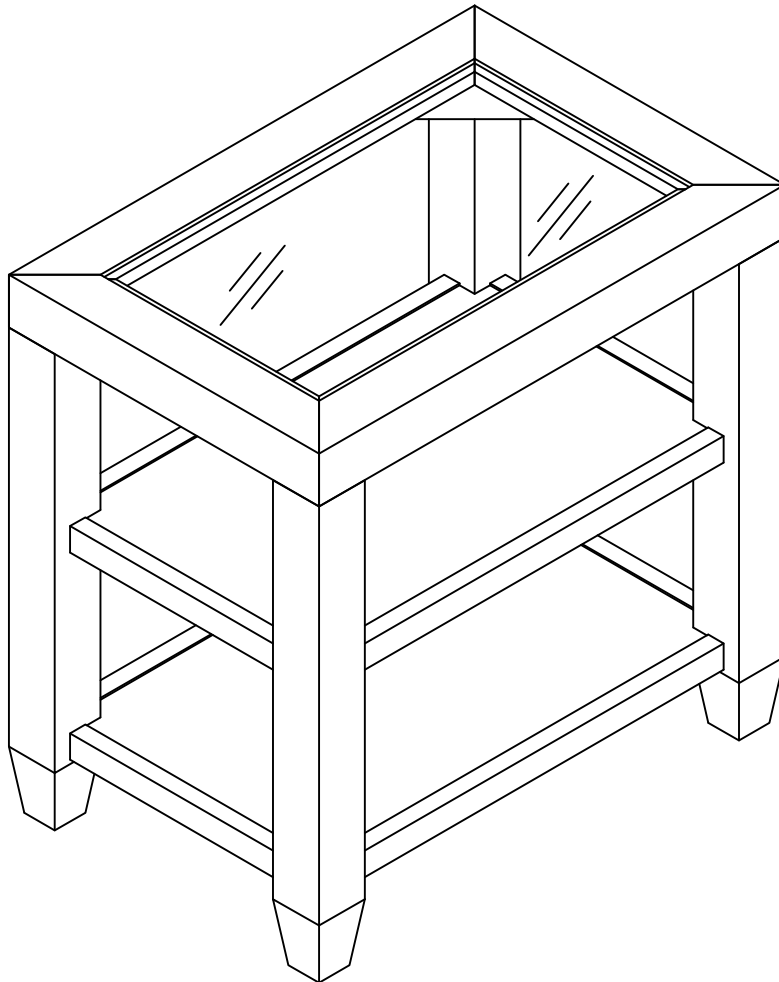

Assembly Instructions

830272 CHAIRSIDE TABLE - BLACK

Product Issues? Please Call Us Before Contacting Your Retailer At 1-800-549-3300.

Email customerservice@mshome.co, visit www.mshome.co

We can help with Assembly Issues, Part Requests, Damages, & All Other Product Related Questions

MSH - USA

15 min

Two People Required
for Assembly

Approximate
space required

12ft

13ft

Do Not Use Power Tools

PARTS INCLUDED

- (C1) Glass x1
- (C2) Top Frame x1
- (C3) Shelf Panel x2
- (C4) Legs x4

Hardware Pack

<p>A</p>  <p>Ø6x40 (mm) : 12pcs</p>	<p>B</p>  <p>1pc</p>	<p>C</p>  <p>4pcs</p>	<p>D</p>  <p>4pcs</p>
--	---	---	--

1