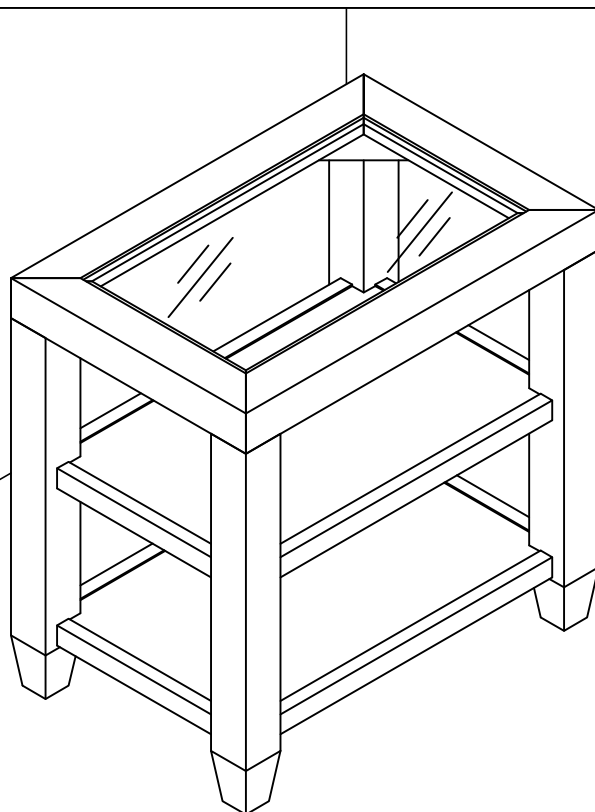

- (C1) Glass x1
- (C2) Top Frame x1
- (C3) Shelf Panel x2
- (C4) Legs x4

Hardware Pack

<p>A</p>  <p>Ø6x40 (mm) : 12pcs</p>	<p>B</p>  <p>1pc</p>	<p>C</p>  <p>4pcs</p>	<p>D</p>  <p>4pcs</p>
--	---	---	--

1

4

C x 4

D x 4

5

6-6