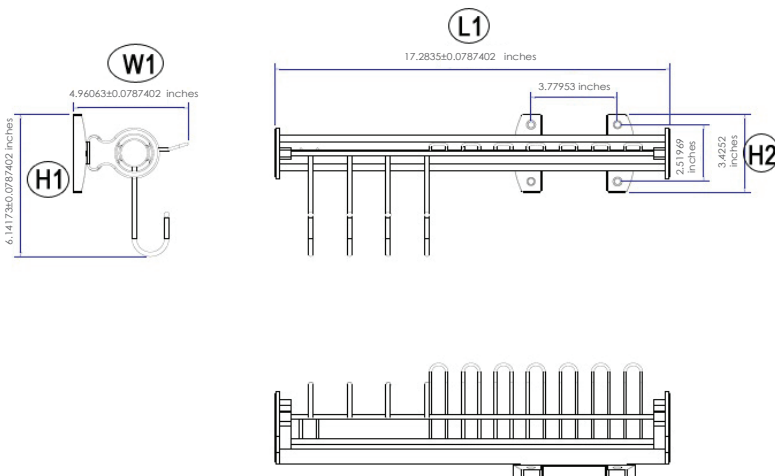

Closet

SKU

HSO731-00
HSO732-00

Manufacturing date 08:07:18

Review date 22:08:20

44.0925 pounds as maximum load capacity
***Only hardware is included**

Removable tie rack

Material	steel
Finishes	chrome plated Matt black
Assembly	To screw

SKU	Hardware measurements		
	H1	L1	W1
HSO731-00	6.22047	17.3622	5.03937
HSO732-00	inches	inches	inches

Supply: 1 tie rack

(Measurements for hardware installation. The company may perform changes to this document's information at any moment without notice.)